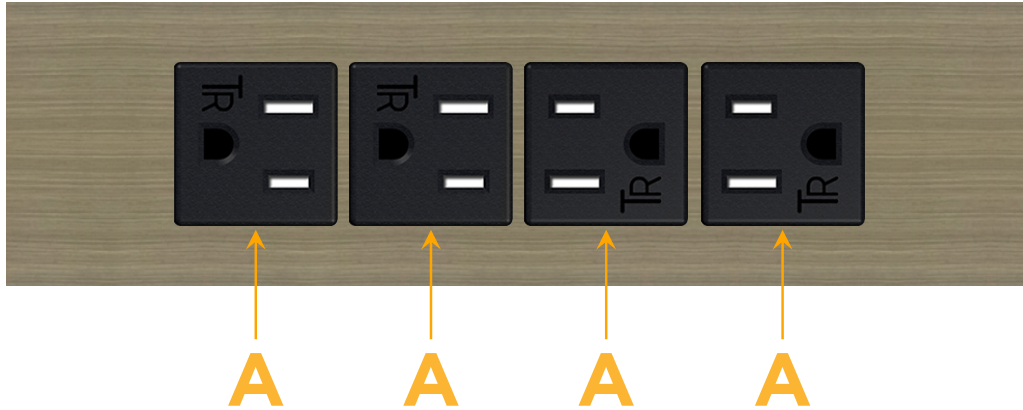

M-POWER-4T

AC POWER & DATA CONNECTIVITY SOLUTION

M-POWER-4T-AAAA-BZ5AATP

Distributed by

Mormax Company, Inc.

8 Westchester Plaza

Elmsford, NY 10523

914-699-0101

sales@mormax.com

mormax.com

Metro Light & Power's line of power & data solutions offers sophisticated design elements combined with greater ease of installation. Streamlined and low-profile, enhanced by side-exiting cords, our outlets advance the industry with their cutting edge look and feel. We believe flexibility is key, and we provide a variety of mounting options, including the ability to mount in limited spaces. Our outlets are available in many finishes and configurations, in addition to a custom color and finish capability for our clients.

Trim Plate Finish: **ANTIQUED ARCHITECTURAL BRONZE (ABS)**

Custom Finishes Available

M-POWER-4T-AAAA-BZ5AATP

Features:

Module/Port Options:

- **A** Tamper Resistant AC Receptacle
- **E** USB-A & USB-C (20W)
- **M** Double USB-A (Fast Charging Ports - 18W)
- **H** HDMI
- **6** CAT 6
- **12** RJ 12
- **X** Switched AC
- **Y** 3-Way Switch (Low Voltage)
- **V** USB-C (45W High Speed Charging Port)
- **S** USB-C (25W High Speed Charging Port)
- **R** Switched AC (Rocker Switch)
- **D** Dimmer Switch

Plug:

Supplied with Low Profile Flat 45° Angle 120 VAC Plug

Optional Standard Straight 120 VAC Plug

Optional Straight 120 VAC Pass-through Plug

- CLEAN, COMPACT DESIGN
- STREAMLINED
- LOW PROFILE
- SIDE-EXITING CORDS
- PLUG & PLAY
- 6' AC CORD & PLUG (FLAT PLUG STANDARD)
- CUSTOMIZABLE CONFIGURATIONS AND FINISHES
- UL LISTED FOR MOUNTING IN FURNITURE
- 15A