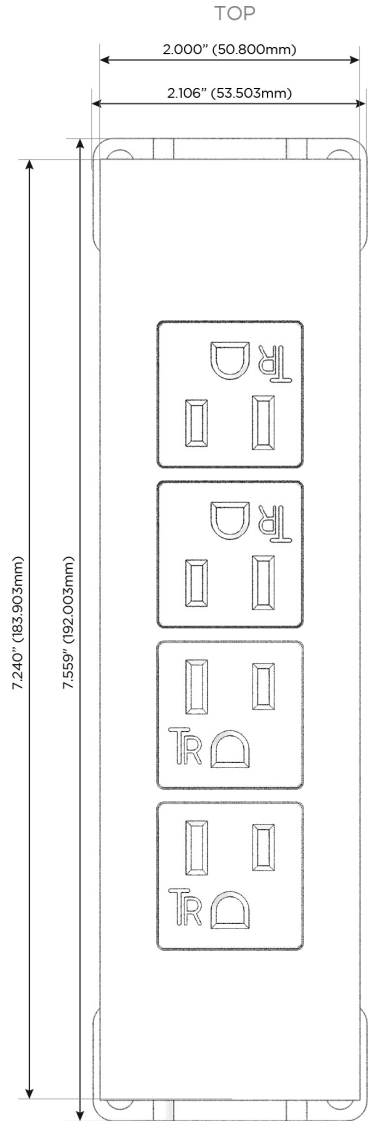

M-POWER-4T

AC POWER & DATA CONNECTIVITY SOLUTION

M-POWER-4T-AAAA-BZ5AATP

Specs:

Modules/Ports:

- A Tamper Resistant AC Receptacle

Distributed by

Mormax Company, Inc.

8 Westchester Plaza

Elmsford, NY 10523

914-699-0101

sales@mormax.com

mormax.com