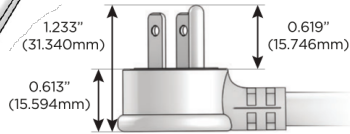

M-POWER-4T

AC POWER & DATA CONNECTIVITY SOLUTION

M-POWER-4T-AAAA-BZ5AATP

Specs:

Modules/Ports:

- A Tamper Resistant AC Receptacle