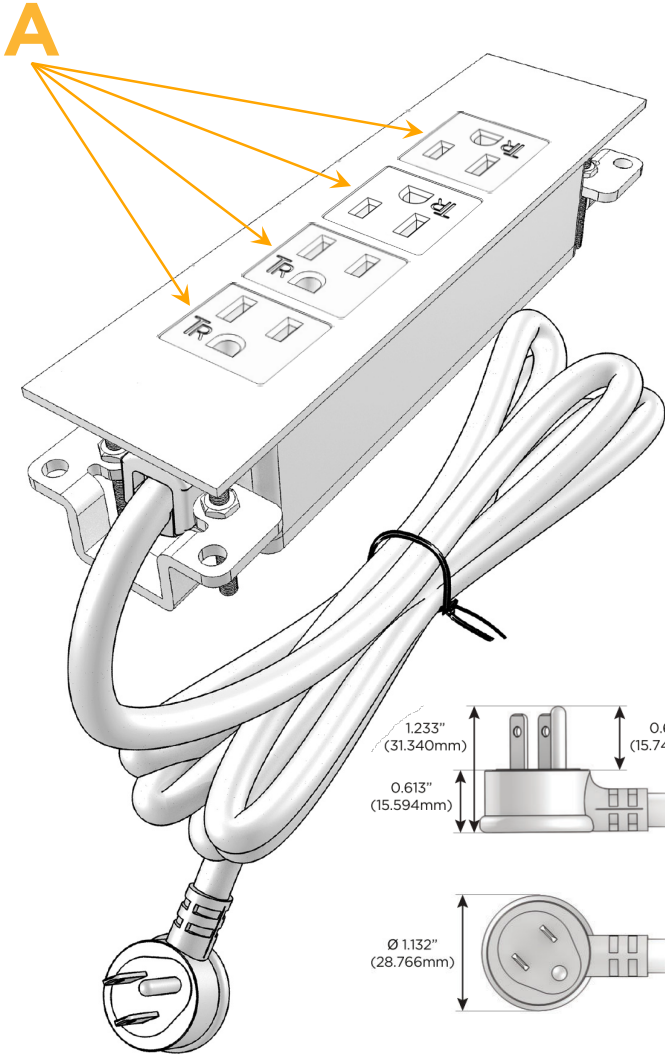

M-POWER-4T

AC POWER & DATA CONNECTIVITY SOLUTION

M-POWER-4T-AAAA-BZ5AATP

Specs:

Modules/Ports:

- A Tamper Resistant AC Receptacle

Distributed by

Mormax Company, Inc.

8 Westchester Plaza

Elmsford, NY 10523

914-699-0101

sales@mormax.com

mormax.com