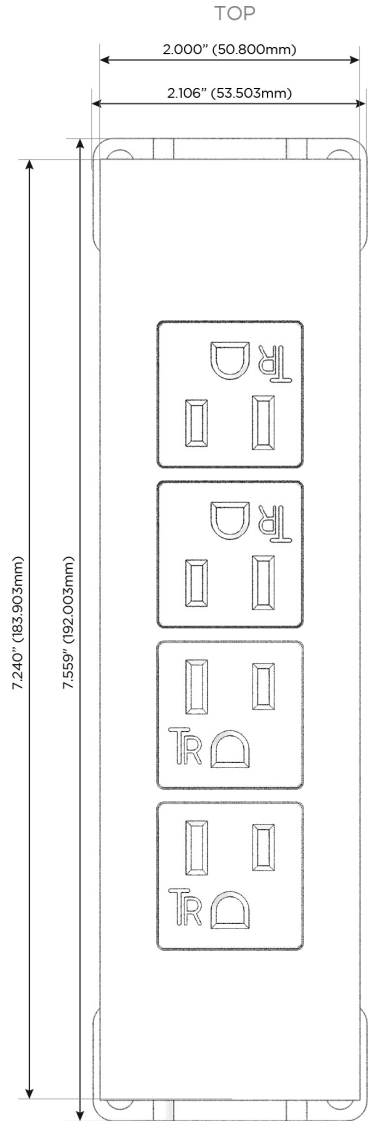

Trim Plate Finish: **BRASS ANTIQUED (ABS)**

Custom Finishes Available

M-POWER-4T-AAAA-BRAATP

Features:

Module/Port Options:

- A** Tamper Resistant AC Receptacle
- E** USB-A & USB-C (20W)
- M** Double USB-A (Fast Charging Ports - 18W)
- H** HDMI
- 6** CAT 6
- 12** RJ 12
- X** Switched AC
- Y** 3-Way Switch (Low Voltage)
- V** USB-C (45W High Speed Charging Port)
- S** USB-C (25W High Speed Charging Port)
- R** Switched AC (Rocker Switch)
- D** Dimmer Switch

Plug:

Supplied with Low Profile Flat 45° Angle 120 VAC Plug

Optional Standard Straight 120 VAC Plug

Optional Straight 120 VAC Pass-through Plug

- CLEAN, COMPACT DESIGN
- STREAMLINED
- LOW PROFILE
- SIDE-EXITING CORDS
- PLUG & PLAY
- 6' AC CORD & PLUG (FLAT PLUG STANDARD)
- CUSTOMIZABLE CONFIGURATIONS AND FINISHES
- UL LISTED FOR MOUNTING IN FURNITURE
- 15A

M-POWER-4T

AC POWER & DATA CONNECTIVITY SOLUTION

M-POWER-4T-AAAA-BRAATP

Specs:

Modules/Ports:

- A Tamper Resistant AC Receptacle

Distributed by

Mormax Company, Inc.