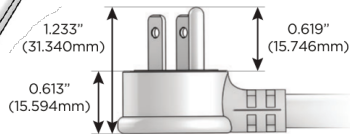

M-POWER-4T

AC POWER & DATA CONNECTIVITY SOLUTION

M-POWER-4T-AAAA-BRAATP

Specs:

Modules/Ports:

- A Tamper Resistant AC Receptacle

Distributed by

Mormax Company, Inc.