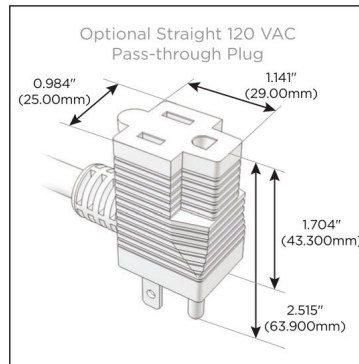

Trim Plate Finish: **BRASS ANTIQUED (ABS)**

Custom Finishes Available

M-POWER-4T-AAAA-BRAATP

Features:

Module/Port Options:

- A** Tamper Resistant AC Receptacle
- E** USB-A & USB-C (20W)
- M** Double USB-A (Fast Charging Ports - 18W)
- H** HDMI
- 6** CAT 6
- 12** RJ 12
- X** Switched AC
- Y** 3-Way Switch (Low Voltage)
- V** USB-C (45W High Speed Charging Port)
- S** USB-C (25W High Speed Charging Port)
- R** Switched AC (Rocker Switch)
- D** Dimmer Switch

Plug:

Supplied with Low Profile Flat 45° Angle 120 VAC Plug

Optional Standard Straight 120 VAC Plug

Optional Straight 120 VAC Pass-through Plug

- CLEAN, COMPACT DESIGN
- STREAMLINED
- LOW PROFILE
- SIDE-EXITING CORDS
- PLUG & PLAY
- 6' AC CORD & PLUG (FLAT PLUG STANDARD)
- CUSTOMIZABLE CONFIGURATIONS AND FINISHES
- UL LISTED FOR MOUNTING IN FURNITURE
- 15A

M-POWER-4T

AC POWER & DATA CONNECTIVITY SOLUTION

M-POWER-4T-AAAA-BRAATP

Specs:

Modules/Ports:

- A Tamper Resistant AC Receptacle

Distributed by

Mormax Company, Inc.