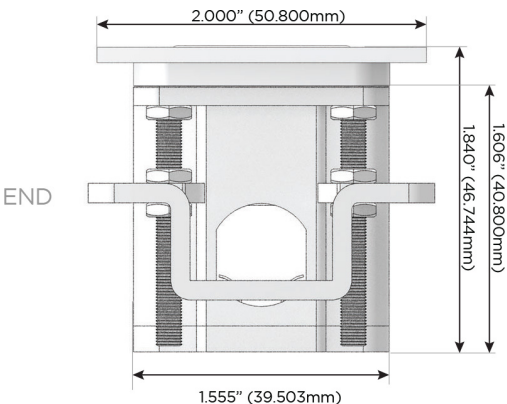

Plug:

Supplied with Low Profile Flat 45° Angle 120 VAC Plug

Optional Standard Straight 120 VAC Plug

Optional Straight 120 VAC Pass-through Plug

- CLEAN, COMPACT DESIGN
- STREAMLINED
- LOW PROFILE
- SIDE-EXITING CORDS
- PLUG & PLAY
- 6' AC CORD & PLUG (FLAT PLUG STANDARD)
- CUSTOMIZABLE CONFIGURATIONS AND FINISHES
- UL LISTED FOR MOUNTING IN FURNITURE
- 15A

M-POWER-4T

AC POWER & DATA CONNECTIVITY SOLUTION

M-POWER-4T-AAAA-BRAATP

Specs:

Modules/Ports:

- A Tamper Resistant AC Receptacle

Distributed by

Mormax Company, Inc.