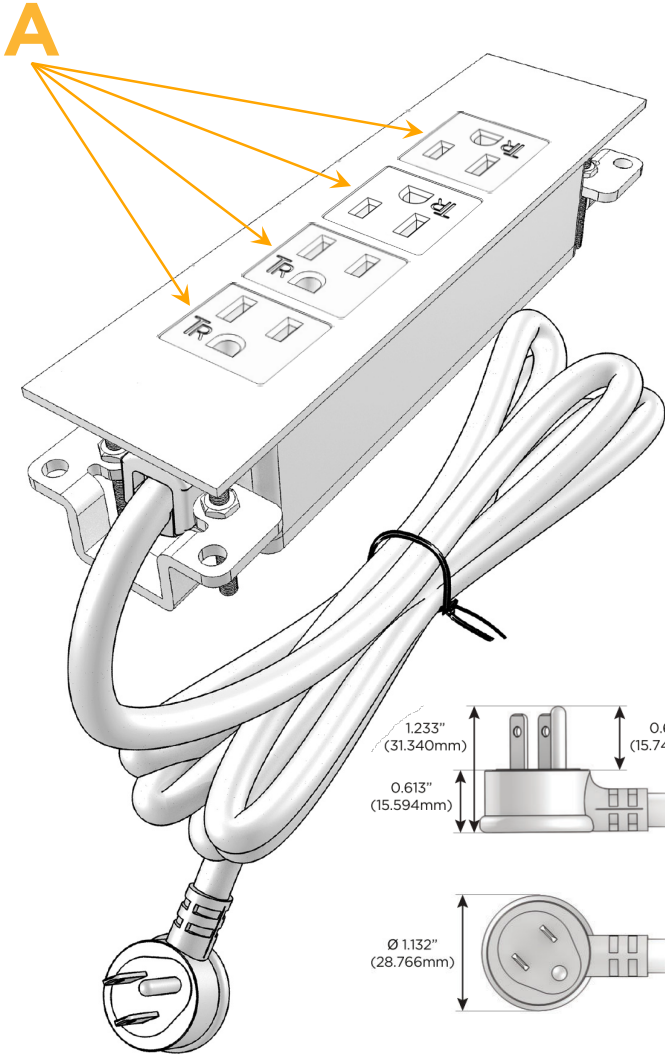

Trim Plate Finish: **BRASS ANTIQUED (ABS)**

Custom Finishes Available

M-POWER-4T-AAAA-BRAATP

Features:

Module/Port Options:

- A** Tamper Resistant AC Receptacle
- E** USB-A & USB-C (20W)
- M** Double USB-A (Fast Charging Ports - 18W)
- H** HDMI
- 6** CAT 6
- 12** RJ 12
- X** Switched AC
- Y** 3-Way Switch (Low Voltage)
- V** USB-C (45W High Speed Charging Port)
- S** USB-C (25W High Speed Charging Port)
- R** Switched AC (Rocker Switch)
- D** Dimmer Switch

Plug:

Supplied with Low Profile Flat 45° Angle 120 VAC Plug

Optional Standard Straight 120 VAC Plug

Optional Straight 120 VAC Pass-through Plug

- CLEAN, COMPACT DESIGN
- STREAMLINED
- LOW PROFILE
- SIDE-EXITING CORDS
- PLUG & PLAY
- 6' AC CORD & PLUG (FLAT PLUG STANDARD)
- CUSTOMIZABLE CONFIGURATIONS AND FINISHES
- UL LISTED FOR MOUNTING IN FURNITURE
- 15A

M-POWER-4T

AC POWER & DATA CONNECTIVITY SOLUTION

M-POWER-4T-AAAA-BRAATP

Specs:

Modules/Ports:

- A Tamper Resistant AC Receptacle

Distributed by

Mormax Company, Inc.