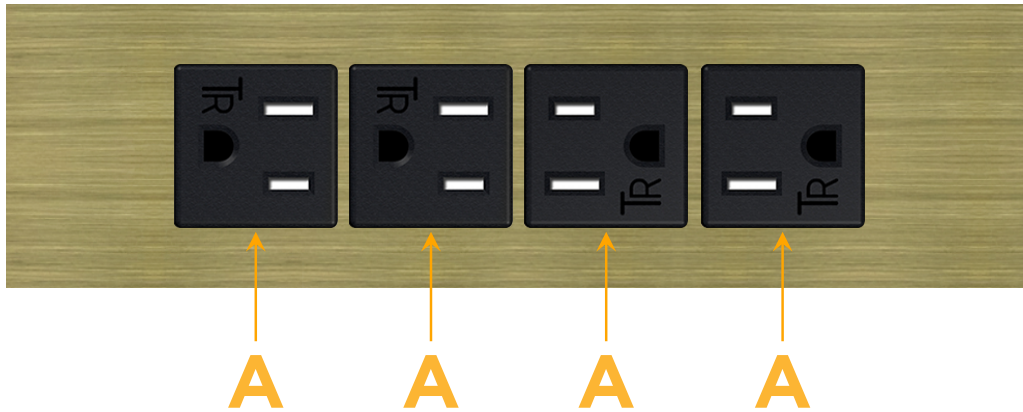

Trim Plate Finish: **BRASS ANTIQUED (ABS)**

Custom Finishes Available

M-POWER-4T-AAAA-BRAATP

Features:

Module/Port Options:

- A** Tamper Resistant AC Receptacle
- E** USB-A & USB-C (20W)
- M** Double USB-A (Fast Charging Ports - 18W)
- H** HDMI
- 6** CAT 6
- 12** RJ 12
- X** Switched AC
- Y** 3-Way Switch (Low Voltage)
- V** USB-C (45W High Speed Charging Port)
- S** USB-C (25W High Speed Charging Port)
- R** Switched AC (Rocker Switch)
- D** Dimmer Switch

Plug:

Supplied with Low Profile Flat 45° Angle 120 VAC Plug

Optional Standard Straight 120 VAC Plug

Optional Straight 120 VAC Pass-through Plug

- CLEAN, COMPACT DESIGN
- STREAMLINED
- LOW PROFILE
- SIDE-EXITING CORDS
- PLUG & PLAY
- 6' AC CORD & PLUG (FLAT PLUG STANDARD)
- CUSTOMIZABLE CONFIGURATIONS AND FINISHES
- UL LISTED FOR MOUNTING IN FURNITURE
- 15A

M-POWER-4T

AC POWER & DATA CONNECTIVITY SOLUTION

M-POWER-4T-AAAA-BRAATP

Specs:

Modules/Ports:

- A Tamper Resistant AC Receptacle

Distributed by

Mormax Company, Inc.