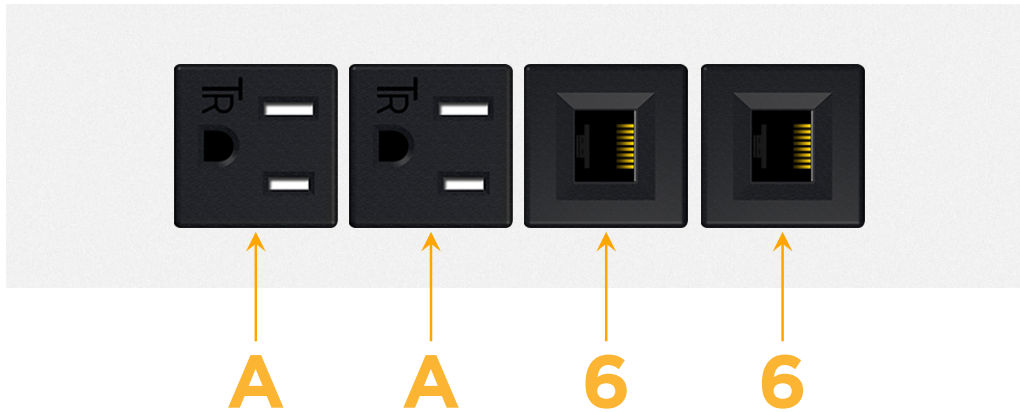

mormax.com

Metro Light & Power's line of power & data solutions offers sophisticated design elements combined with greater ease of installation. Streamlined and low-profile, enhanced by side-exiting cords, our outlets advance the industry with their cutting edge look and feel. We believe flexibility is key, and we provide a variety of mounting options, including the ability to mount in limited spaces. Our outlets are available in many finishes and configurations, in addition to a custom color and finish capability for our clients.

Trim Plate Finish: **WHITE (STEEL)**

Custom Finishes Available

M-POWER-4T-AA66-WTP

Features:

### Module/Port Options:

- A** Tamper Resistant AC Receptacle
- E** USB-A & USB-C (20W)
- M** Double USB-A (Fast Charging Ports - 18W)
- H** HDMI
- 6** CAT 6
- 12** RJ 12
- X** Switched AC
- Y** 3-Way Switch (Low Voltage)
- V** USB-C (45W High Speed Charging Port)
- S** USB-C (25W High Speed Charging Port)
- R** Switched AC (Rocker Switch)
- D** Dimmer Switch

### Plug:

Supplied with Low Profile Flat 45° Angle 120 VAC Plug

Optional Standard Straight 120 VAC Plug

Optional Straight 120 VAC Pass-through Plug

- CLEAN, COMPACT DESIGN
- STREAMLINED
- LOW PROFILE
- SIDE-EXITING CORDS
- PLUG & PLAY
- 6' AC CORD & PLUG (FLAT PLUG STANDARD)
- CUSTOMIZABLE CONFIGURATIONS AND FINISHES
- UL LISTED FOR MOUNTING IN FURNITURE
- 15A