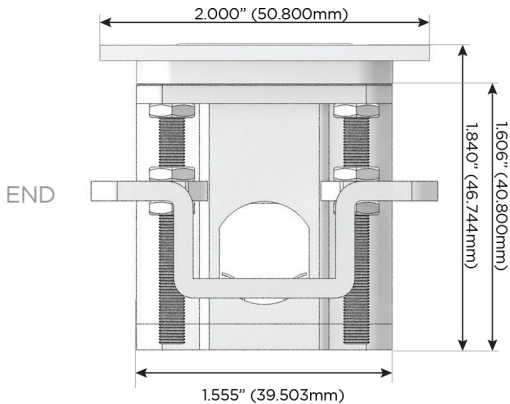

### Plug:

Supplied with Low Profile Flat 45° Angle 120 VAC Plug

Optional Standard Straight 120 VAC Plug

Optional Straight 120 VAC Pass-through Plug

- CLEAN, COMPACT DESIGN
- STREAMLINED
- LOW PROFILE
- SIDE-EXITING CORDS
- PLUG & PLAY
- 6' AC CORD & PLUG (FLAT PLUG STANDARD)
- CUSTOMIZABLE CONFIGURATIONS AND FINISHES
- UL LISTED FOR MOUNTING IN FURNITURE
- 15A

# M-POWER-4T

AC POWER & DATA CONNECTIVITY SOLUTION

M-POWER-4T-AA66-WTP

Specs:

**Modules/Ports:**

- A** Tamper Resistant AC Receptacle
- 6** CAT 6

Distributed by

Mormax Company, Inc.