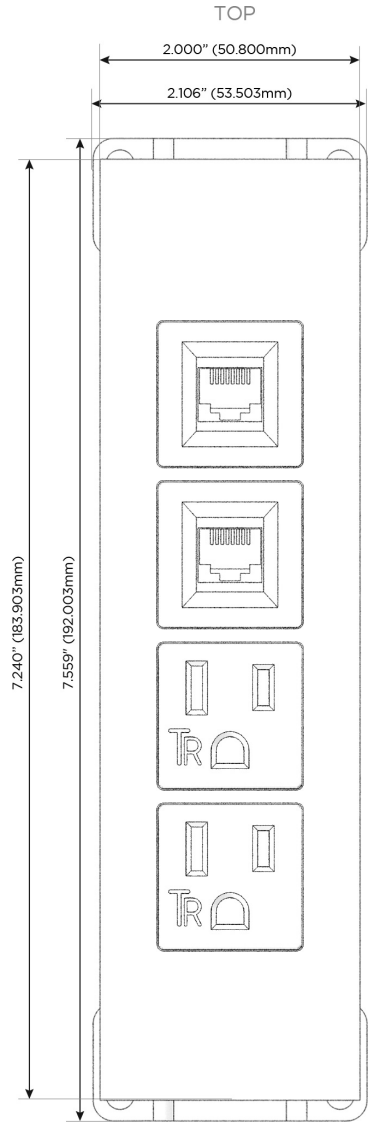

### Module/Port Options:

- A** Tamper Resistant AC Receptacle
- E** USB-A & USB-C (20W)
- M** Double USB-A (Fast Charging Ports - 18W)
- H** HDMI
- 6** CAT 6
- 12** RJ 12
- X** Switched AC
- Y** 3-Way Switch (Low Voltage)
- V** USB-C (45W High Speed Charging Port)
- S** USB-C (25W High Speed Charging Port)
- R** Switched AC (Rocker Switch)
- D** Dimmer Switch

### Plug:

Supplied with Low Profile Flat 45° Angle 120 VAC Plug

Optional Standard Straight 120 VAC Plug

Optional Straight 120 VAC Pass-through Plug

- CLEAN, COMPACT DESIGN
- STREAMLINED
- LOW PROFILE
- SIDE-EXITING CORDS
- PLUG & PLAY
- 6' AC CORD & PLUG (FLAT PLUG STANDARD)
- CUSTOMIZABLE CONFIGURATIONS AND FINISHES
- UL LISTED FOR MOUNTING IN FURNITURE
- 15A

# M-POWER-4T

AC POWER & DATA CONNECTIVITY SOLUTION

M-POWER-4T-AA66-WTP

Specs:

**Modules/Ports:**

- A** Tamper Resistant AC Receptacle
- 6** CAT 6

Distributed by

Mormax Company, Inc.