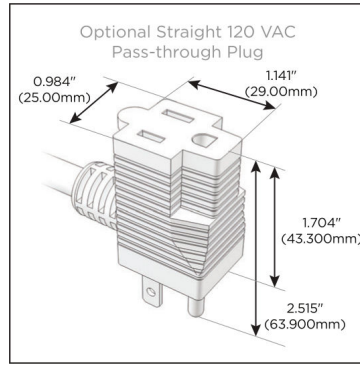

### Module/Port Options:

- A** Tamper Resistant AC Receptacle
- E** USB-A & USB-C (20W)
- M** Double USB-A (Fast Charging Ports - 18W)
- H** HDMI
- 6** CAT 6
- 12** RJ 12
- X** Switched AC
- Y** 3-Way Switch (Low Voltage)
- V** USB-C (45W High Speed Charging Port)
- S** USB-C (25W High Speed Charging Port)
- R** Switched AC (Rocker Switch)
- D** Dimmer Switch

### Plug:

Supplied with Low Profile Flat 45° Angle 120 VAC Plug

Optional Standard Straight 120 VAC Plug

Optional Straight 120 VAC Pass-through Plug

- CLEAN, COMPACT DESIGN
- STREAMLINED
- LOW PROFILE
- SIDE-EXITING CORDS
- PLUG & PLAY
- 6' AC CORD & PLUG (FLAT PLUG STANDARD)
- CUSTOMIZABLE CONFIGURATIONS AND FINISHES
- UL LISTED FOR MOUNTING IN FURNITURE
- 15A

# M-POWER-4T

AC POWER & DATA CONNECTIVITY SOLUTION

M-POWER-4T-AA66-WTP

Specs:

**Modules/Ports:**

- A** Tamper Resistant AC Receptacle
- 6** CAT 6

Distributed by

Mormax Company, Inc.