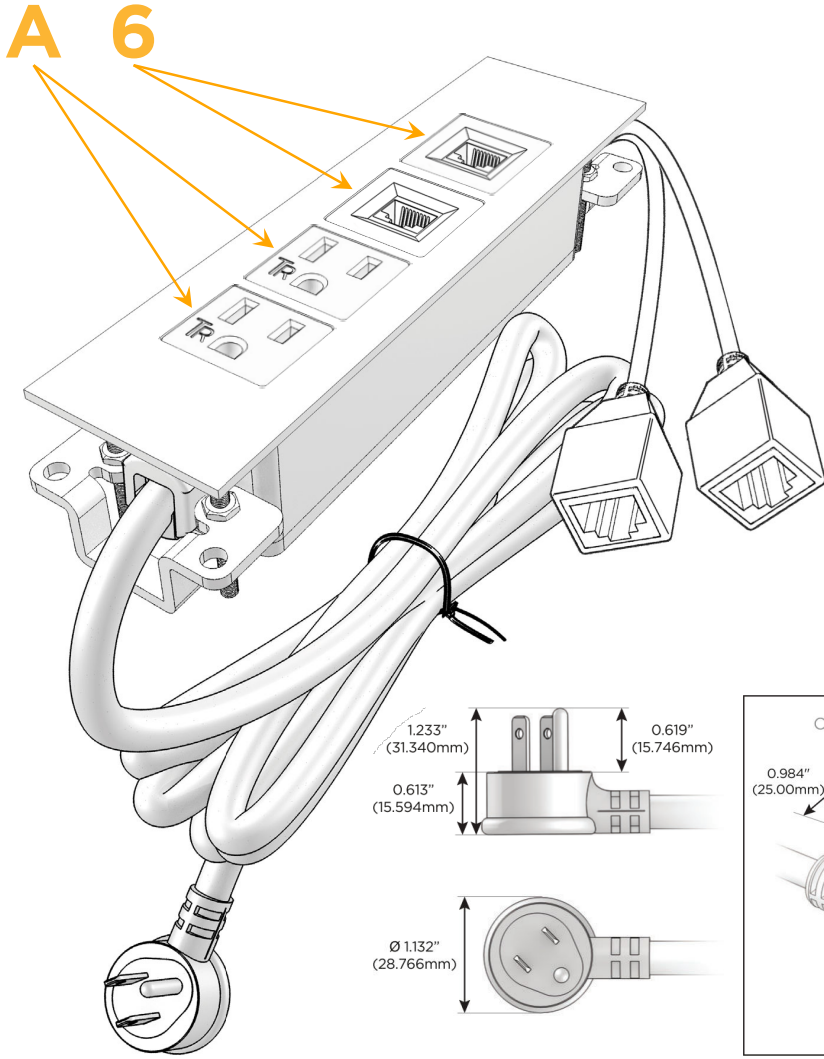

### Module/Port Options:

- A** Tamper Resistant AC Receptacle
- E** USB-A & USB-C (20W)
- M** Double USB-A (Fast Charging Ports - 18W)
- H** HDMI
- 6** CAT 6
- 12** RJ 12
- X** Switched AC
- Y** 3-Way Switch (Low Voltage)
- V** USB-C (45W High Speed Charging Port)
- S** USB-C (25W High Speed Charging Port)
- R** Switched AC (Rocker Switch)
- D** Dimmer Switch

### Plug:

Supplied with Low Profile Flat 45° Angle 120 VAC Plug

Optional Standard Straight 120 VAC Plug

Optional Straight 120 VAC Pass-through Plug

- CLEAN, COMPACT DESIGN
- STREAMLINED
- LOW PROFILE
- SIDE-EXITING CORDS
- PLUG & PLAY
- 6' AC CORD & PLUG (FLAT PLUG STANDARD)
- CUSTOMIZABLE CONFIGURATIONS AND FINISHES
- UL LISTED FOR MOUNTING IN FURNITURE
- 15A

# M-POWER-4T

AC POWER & DATA CONNECTIVITY SOLUTION

M-POWER-4T-AA66-WTP

Specs:

**Modules/Ports:**

- A** Tamper Resistant AC Receptacle
- 6** CAT 6

Distributed by

Mormax Company, Inc.