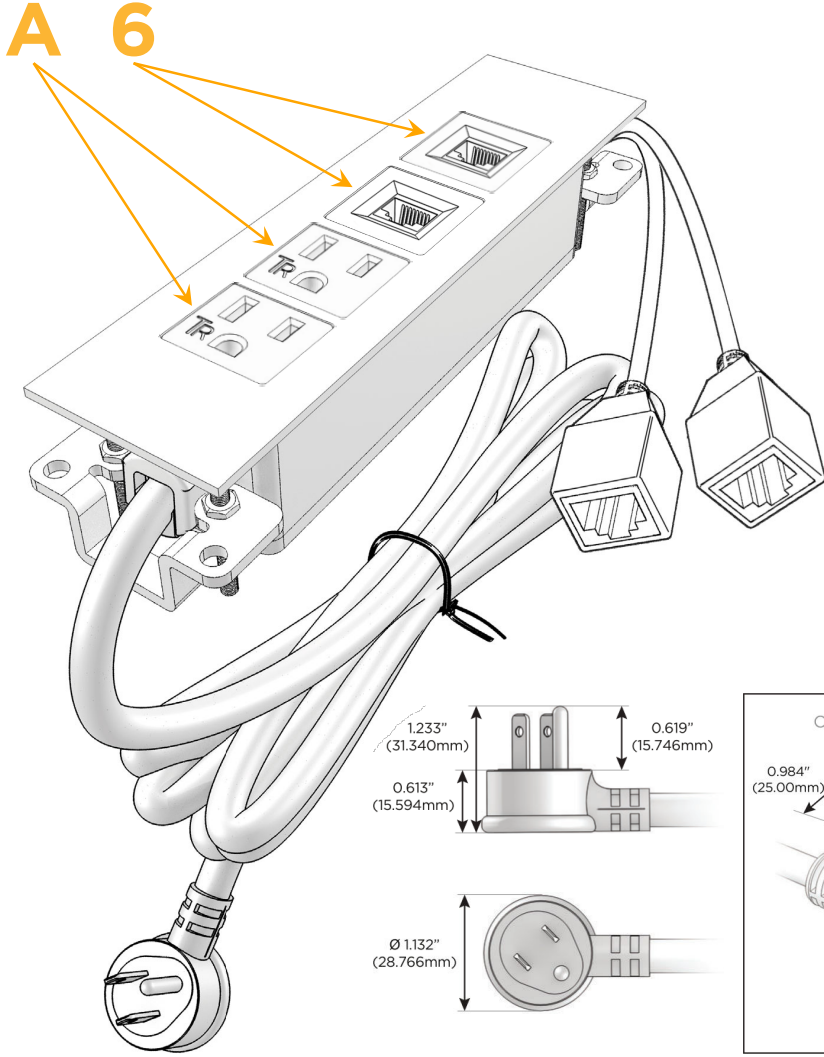

### Module/Port Options:

- A** Tamper Resistant AC Receptacle
- E** USB-A & USB-C (20W)
- M** Double USB-A (Fast Charging Ports - 18W)
- H** HDMI
- 6** CAT 6
- 12** RJ 12
- X** Switched AC
- Y** 3-Way Switch (Low Voltage)
- V** USB-C (45W High Speed Charging Port)
- S** USB-C (25W High Speed Charging Port)
- R** Switched AC (Rocker Switch)
- D** Dimmer Switch

### Plug:

Supplied with Low Profile Flat 45° Angle 120 VAC Plug

Optional Standard Straight 120 VAC Plug

Optional Straight 120 VAC Pass-through Plug

- CLEAN, COMPACT DESIGN
- STREAMLINED
- LOW PROFILE
- SIDE-EXITING CORDS
- PLUG & PLAY
- 6' AC CORD & PLUG (FLAT PLUG STANDARD)
- CUSTOMIZABLE CONFIGURATIONS AND FINISHES
- UL LISTED FOR MOUNTING IN FURNITURE
- 15A

# M-POWER-4T

AC POWER & DATA CONNECTIVITY SOLUTION

M-POWER-4T-AA66-SS8TP

Specs:

**Modules/Ports:**

- A** Tamper Resistant AC Receptacle
- 6** CAT 6

Distributed by

Mormax Company, Inc.  
 8 Westchester Plaza  
 Elmsford, NY 10523