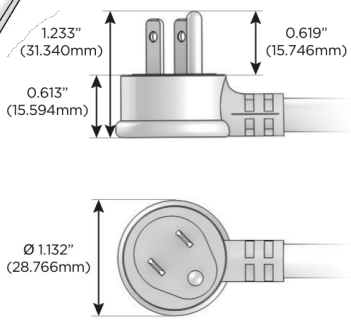

### Module/Port Options:

- A** Tamper Resistant AC Receptacle
- E** USB-A & USB-C (20W)
- M** Double USB-A (Fast Charging Ports - 18W)
- H** HDMI
- 6** CAT 6
- 12** RJ 12
- X** Switched AC
- Y** 3-Way Switch (Low Voltage)
- V** USB-C (45W High Speed Charging Port)
- S** USB-C (25W High Speed Charging Port)
- R** Switched AC (Rocker Switch)
- D** Dimmer Switch

### Plug:

Supplied with Low Profile Flat 45° Angle 120 VAC Plug

Optional Standard Straight 120 VAC Plug

Optional Straight 120 VAC Pass-through Plug

- CLEAN, COMPACT DESIGN
- STREAMLINED
- LOW PROFILE
- SIDE-EXITING CORDS
- PLUG & PLAY
- 6' AC CORD & PLUG (FLAT PLUG STANDARD)
- CUSTOMIZABLE CONFIGURATIONS AND FINISHES
- UL LISTED FOR MOUNTING IN FURNITURE
- 15A

# M-POWER-4T

AC POWER & DATA CONNECTIVITY SOLUTION

M-POWER-4T-AA66-SS8TP

Specs:

**Modules/Ports:**

- A** Tamper Resistant AC Receptacle
- 6** CAT 6

Distributed by

Mormax Company, Inc.  
 8 Westchester Plaza  
 Elmsford, NY 10523