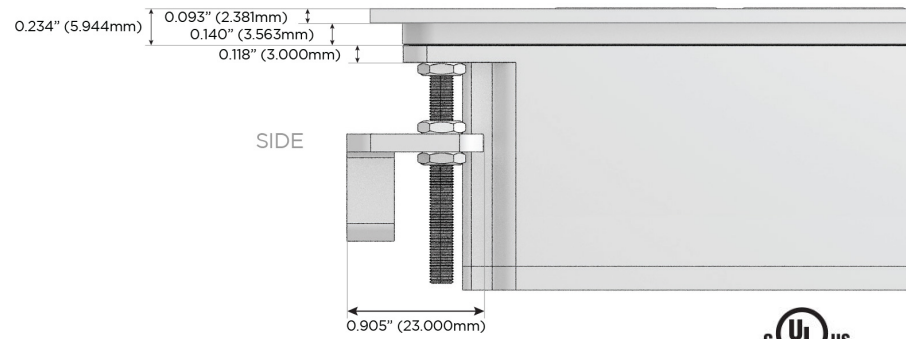

# M-POWER-4T

AC POWER & DATA CONNECTIVITY SOLUTION

M-POWER-4T-AA66-SS8TP

Specs:

**Modules/Ports:**

- A** Tamper Resistant AC Receptacle
- 6** CAT 6

Distributed by

Mormax Company, Inc.  
 8 Westchester Plaza  
 Elmsford, NY 10523