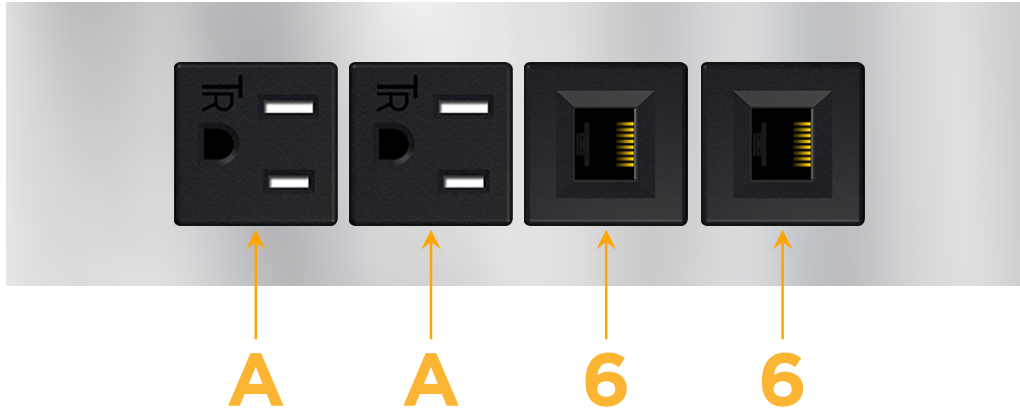

M-POWER-4T

AC POWER & DATA CONNECTIVITY SOLUTION

M-POWER-4T-AA66-SS8TP

Distributed by

Mormax Company, Inc.

8 Westchester Plaza

Elmsford, NY 10523

914-699-0101

sales@mormax.com

mormax.com

Metro Light & Power's line of power & data solutions offers sophisticated design elements combined with greater ease of installation. Streamlined and low-profile, enhanced by side-exiting cords, our outlets advance the industry with their cutting edge look and feel. We believe flexibility is key, and we provide a variety of mounting options, including the ability to mount in limited spaces. Our outlets are available in many finishes and configurations, in addition to a custom color and finish capability for our clients.

Trim Plate Finish: **STAINLESS STEEL MIRROR FINISH**

Custom Finishes Available

M-POWER-4T-AA66-SS8TP

Features:

Module/Port Options:

- **A** Tamper Resistant AC Receptacle
- **E** USB-A & USB-C (20W)
- **M** Double USB-A (Fast Charging Ports - 18W)
- **H** HDMI
- **6** CAT 6
- **12** RJ 12
- **X** Switched AC
- **Y** 3-Way Switch (Low Voltage)
- **V** USB-C (45W High Speed Charging Port)
- **S** USB-C (25W High Speed Charging Port)
- **R** Switched AC (Rocker Switch)
- **D** Dimmer Switch

Plug:

Supplied with Low Profile Flat 45° Angle 120 VAC Plug

Optional Standard Straight 120 VAC Plug

Optional Straight 120 VAC Pass-through Plug

- CLEAN, COMPACT DESIGN
- STREAMLINED
- LOW PROFILE
- SIDE-EXITING CORDS
- PLUG & PLAY
- 6' AC CORD & PLUG (FLAT PLUG STANDARD)
- CUSTOMIZABLE CONFIGURATIONS AND FINISHES
- UL LISTED FOR MOUNTING IN FURNITURE
- 15A