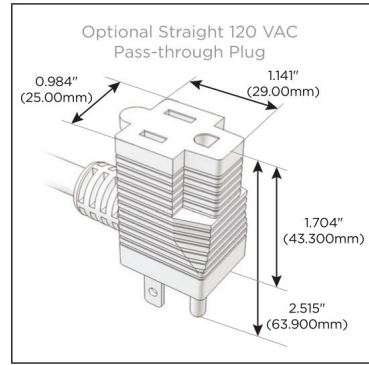

### Module/Port Options:

- A** Tamper Resistant AC Receptacle
- E** USB-A & USB-C (20W)
- M** Double USB-A (Fast Charging Ports - 18W)
- H** HDMI
- 6** CAT 6
- 12** RJ 12
- X** Switched AC
- Y** 3-Way Switch (Low Voltage)
- V** USB-C (45W High Speed Charging Port)
- S** USB-C (25W High Speed Charging Port)
- R** Switched AC (Rocker Switch)
- D** Dimmer Switch

### Plug:

Supplied with Low Profile Flat 45° Angle 120 VAC Plug

Optional Standard Straight 120 VAC Plug

Optional Straight 120 VAC Pass-through Plug

- CLEAN, COMPACT DESIGN
- STREAMLINED
- LOW PROFILE
- SIDE-EXITING CORDS
- PLUG & PLAY
- 6' AC CORD & PLUG (FLAT PLUG STANDARD)
- CUSTOMIZABLE CONFIGURATIONS AND FINISHES
- UL LISTED FOR MOUNTING IN FURNITURE
- 15A

# M-POWER-4T

AC POWER & DATA CONNECTIVITY SOLUTION

M-POWER-4T-AA66-SS8TP

Specs:

**Modules/Ports:**

- A** Tamper Resistant AC Receptacle
- 6** CAT 6

Distributed by

Mormax Company, Inc.  
 8 Westchester Plaza  
 Elmsford, NY 10523