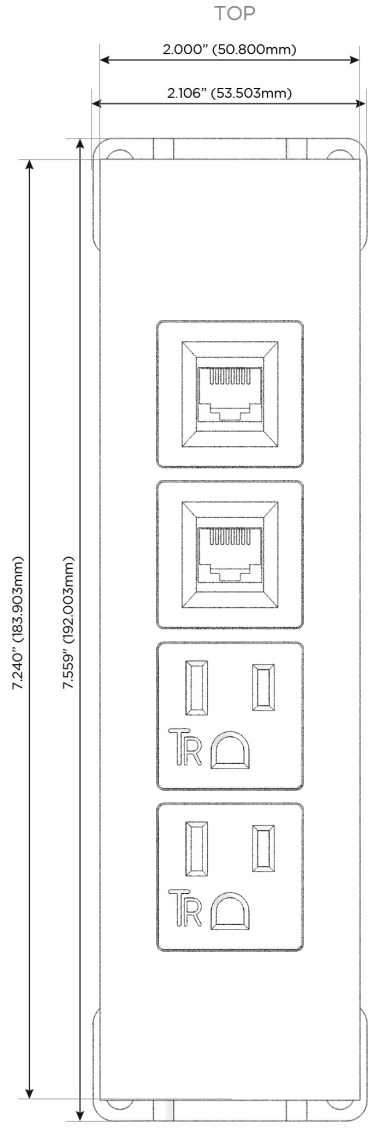

### Module/Port Options:

- A** Tamper Resistant AC Receptacle
- E** USB-A & USB-C (20W)
- M** Double USB-A (Fast Charging Ports - 18W)
- H** HDMI
- 6** CAT 6
- 12** RJ 12
- X** Switched AC
- Y** 3-Way Switch (Low Voltage)
- V** USB-C (45W High Speed Charging Port)
- S** USB-C (25W High Speed Charging Port)
- R** Switched AC (Rocker Switch)
- D** Dimmer Switch

### Plug:

Supplied with Low Profile Flat 45° Angle 120 VAC Plug

Optional Standard Straight 120 VAC Plug

Optional Straight 120 VAC Pass-through Plug

- CLEAN, COMPACT DESIGN
- STREAMLINED
- LOW PROFILE
- SIDE-EXITING CORDS
- PLUG & PLAY
- 6' AC CORD & PLUG (FLAT PLUG STANDARD)
- CUSTOMIZABLE CONFIGURATIONS AND FINISHES
- UL LISTED FOR MOUNTING IN FURNITURE
- 15A

# M-POWER-4T

AC POWER & DATA CONNECTIVITY SOLUTION

M-POWER-4T-AA66-SS8TP

Specs:

**Modules/Ports:**

- A** Tamper Resistant AC Receptacle
- 6** CAT 6

Distributed by

Mormax Company, Inc.  
 8 Westchester Plaza  
 Elmsford, NY 10523