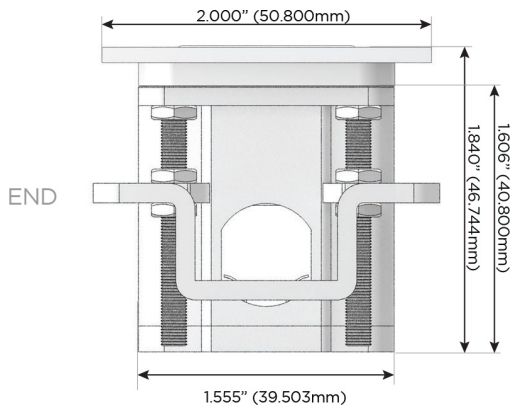

### Plug:

Supplied with Low Profile Flat 45° Angle 120 VAC Plug

Optional Standard Straight 120 VAC Plug

Optional Straight 120 VAC Pass-through Plug

- CLEAN, COMPACT DESIGN
- STREAMLINED
- LOW PROFILE
- SIDE-EXITING CORDS
- PLUG & PLAY
- 6' AC CORD & PLUG (FLAT PLUG STANDARD)
- CUSTOMIZABLE CONFIGURATIONS AND FINISHES
- UL LISTED FOR MOUNTING IN FURNITURE
- 15A

# M-POWER-4T

AC POWER & DATA CONNECTIVITY SOLUTION

M-POWER-4T-AA66-SS8TP

Specs:

**Modules/Ports:**

- A** Tamper Resistant AC Receptacle
- 6** CAT 6

Distributed by

Mormax Company, Inc.  
 8 Westchester Plaza  
 Elmsford, NY 10523