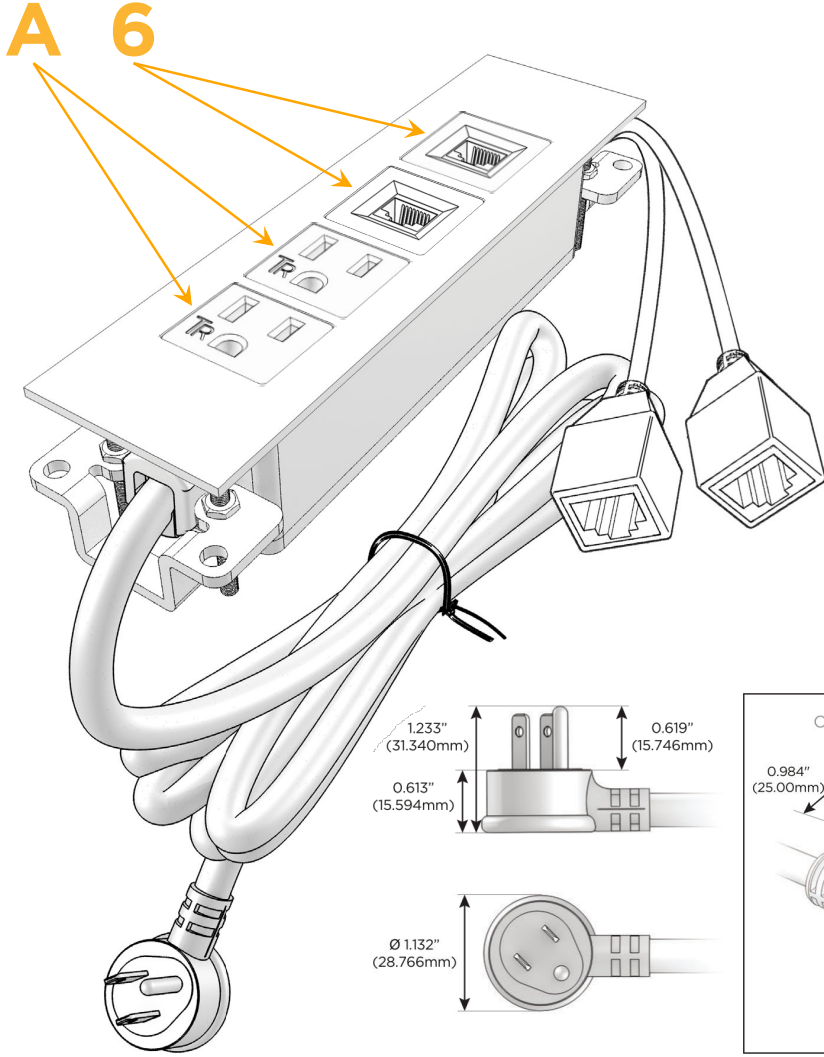

Trim Plate Finish: **BRUSHED STAINLESS (ABS)**

Custom Finishes Available

M-POWER-4T-AA66-SS4ATP

Features:

Module/Port Options:

- A** Tamper Resistant AC Receptacle
- E** USB-A & USB-C (20W)
- M** Double USB-A (Fast Charging Ports - 18W)
- H** HDMI
- 6** CAT 6
- 12** RJ 12
- X** Switched AC
- Y** 3-Way Switch (Low Voltage)
- V** USB-C (45W High Speed Charging Port)
- S** USB-C (25W High Speed Charging Port)
- R** Switched AC (Rocker Switch)
- D** Dimmer Switch

Plug:

Supplied with Low Profile Flat 45° Angle 120 VAC Plug

Optional Standard Straight 120 VAC Plug

Optional Straight 120 VAC Pass-through Plug

- CLEAN, COMPACT DESIGN
- STREAMLINED
- LOW PROFILE
- SIDE-EXITING CORDS
- PLUG & PLAY
- 6' AC CORD & PLUG (FLAT PLUG STANDARD)
- CUSTOMIZABLE CONFIGURATIONS AND FINISHES
- UL LISTED FOR MOUNTING IN FURNITURE
- 15A

M-POWER-4T

AC POWER & DATA CONNECTIVITY SOLUTION

M-POWER-4T-AA66-SS4ATP

Specs:

Modules/Ports:

- A Tamper Resistant AC Receptacle
- 6 CAT 6

Distributed by

Mormax Company, Inc.