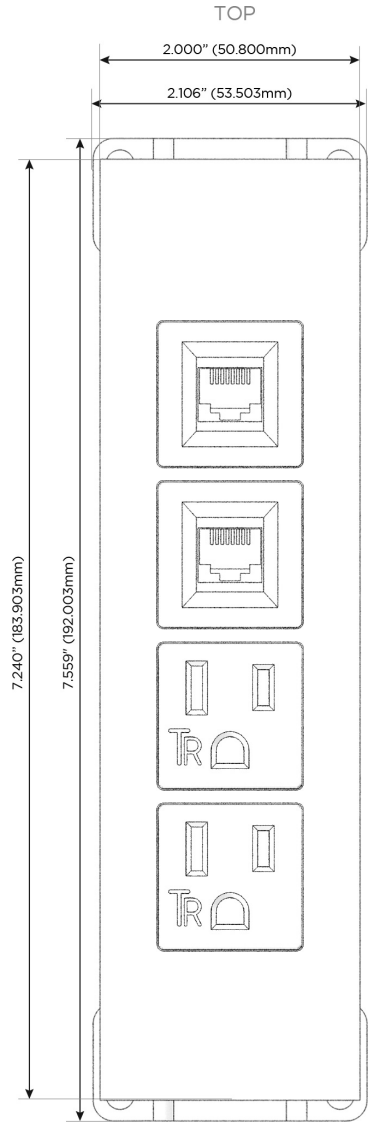

Trim Plate Finish: **BRUSHED STAINLESS (ABS)**

Custom Finishes Available

M-POWER-4T-AA66-SS4ATP

Features:

Module/Port Options:

- A** Tamper Resistant AC Receptacle
- E** USB-A & USB-C (20W)
- M** Double USB-A (Fast Charging Ports - 18W)
- H** HDMI
- 6** CAT 6
- 12** RJ 12
- X** Switched AC
- Y** 3-Way Switch (Low Voltage)
- V** USB-C (45W High Speed Charging Port)
- S** USB-C (25W High Speed Charging Port)
- R** Switched AC (Rocker Switch)
- D** Dimmer Switch

Plug:

Supplied with Low Profile Flat 45° Angle 120 VAC Plug

Optional Standard Straight 120 VAC Plug

Optional Straight 120 VAC Pass-through Plug

- CLEAN, COMPACT DESIGN
- STREAMLINED
- LOW PROFILE
- SIDE-EXITING CORDS
- PLUG & PLAY
- 6' AC CORD & PLUG (FLAT PLUG STANDARD)
- CUSTOMIZABLE CONFIGURATIONS AND FINISHES
- UL LISTED FOR MOUNTING IN FURNITURE
- 15A

M-POWER-4T

AC POWER & DATA CONNECTIVITY SOLUTION

M-POWER-4T-AA66-SS4ATP

Specs:

Modules/Ports:

- A Tamper Resistant AC Receptacle
- 6 CAT 6

Distributed by

Mormax Company, Inc.