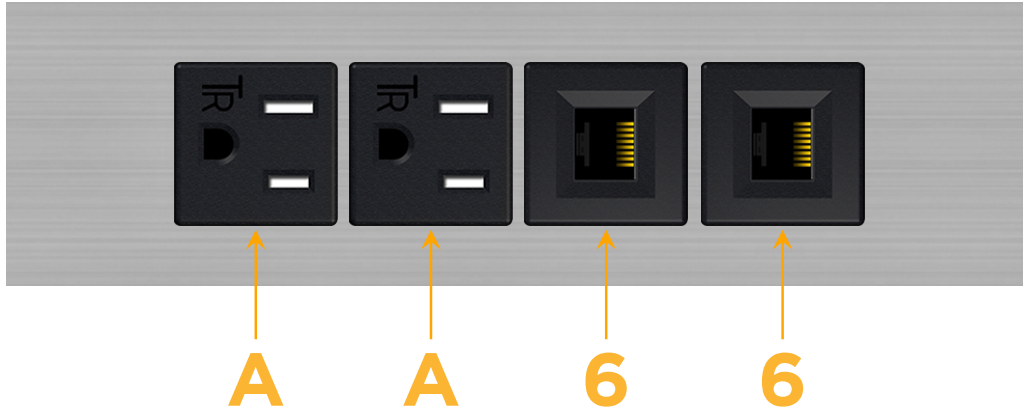

Trim Plate Finish: **BRUSHED STAINLESS (ABS)**

Custom Finishes Available

M-POWER-4T-AA66-SS4ATP

Features:

Module/Port Options:

- A** Tamper Resistant AC Receptacle
- E** USB-A & USB-C (20W)
- M** Double USB-A (Fast Charging Ports - 18W)
- H** HDMI
- 6** CAT 6
- 12** RJ 12
- X** Switched AC
- Y** 3-Way Switch (Low Voltage)
- V** USB-C (45W High Speed Charging Port)
- S** USB-C (25W High Speed Charging Port)
- R** Switched AC (Rocker Switch)
- D** Dimmer Switch

Plug:

Supplied with Low Profile Flat 45° Angle 120 VAC Plug

Optional Standard Straight 120 VAC Plug

Optional Straight 120 VAC Pass-through Plug

- CLEAN, COMPACT DESIGN
- STREAMLINED
- LOW PROFILE
- SIDE-EXITING CORDS
- PLUG & PLAY
- 6' AC CORD & PLUG (FLAT PLUG STANDARD)
- CUSTOMIZABLE CONFIGURATIONS AND FINISHES
- UL LISTED FOR MOUNTING IN FURNITURE
- 15A

M-POWER-4T

AC POWER & DATA CONNECTIVITY SOLUTION

M-POWER-4T-AA66-SS4ATP

Specs:

Modules/Ports:

- A Tamper Resistant AC Receptacle
- 6 CAT 6

Distributed by

Mormax Company, Inc.