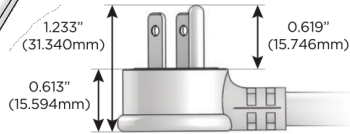

M-POWER-4T

AC POWER & DATA CONNECTIVITY SOLUTION

M-POWER-4T-AA66-SS4ATP

Specs:

Modules/Ports:

- A Tamper Resistant AC Receptacle
- 6 CAT 6

Distributed by

Mormax Company, Inc.