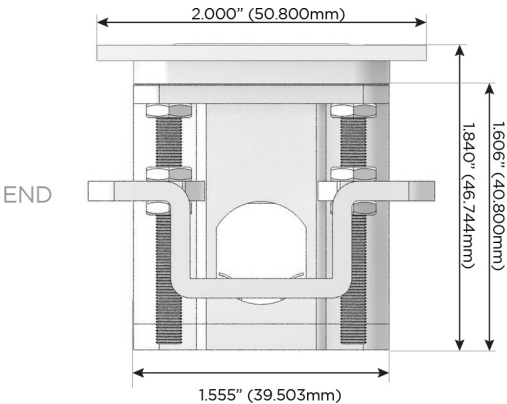

Plug:

Supplied with Low Profile Flat 45° Angle 120 VAC Plug

Optional Standard Straight 120 VAC Plug

Optional Straight 120 VAC Pass-through Plug

- CLEAN, COMPACT DESIGN
- STREAMLINED
- LOW PROFILE
- SIDE-EXITING CORDS
- PLUG & PLAY
- 6' AC CORD & PLUG (FLAT PLUG STANDARD)
- CUSTOMIZABLE CONFIGURATIONS AND FINISHES
- UL LISTED FOR MOUNTING IN FURNITURE
- 15A

M-POWER-4T

AC POWER & DATA CONNECTIVITY SOLUTION

M-POWER-4T-AA66-SS4ATP

Specs:

Modules/Ports:

- A Tamper Resistant AC Receptacle
- 6 CAT 6

Distributed by

Mormax Company, Inc.