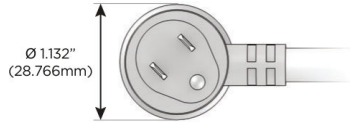

Plug:

Supplied with Low Profile Flat 45° Angle 120 VAC Plug

Optional Standard Straight 120 VAC Plug

Optional Straight 120 VAC Pass-through Plug

- CLEAN, COMPACT DESIGN
- STREAMLINED
- LOW PROFILE
- SIDE-EXITING CORDS
- PLUG & PLAY
- 6' AC CORD & PLUG (FLAT PLUG STANDARD)
- CUSTOMIZABLE CONFIGURATIONS AND FINISHES
- UL LISTED FOR MOUNTING IN FURNITURE
- 15A

M-POWER-4T

AC POWER & DATA CONNECTIVITY SOLUTION

M-POWER-4T-AA66-SS4ATP

Specs:

Modules/Ports:

- A Tamper Resistant AC Receptacle
- 6 CAT 6

Distributed by

Mormax Company, Inc.