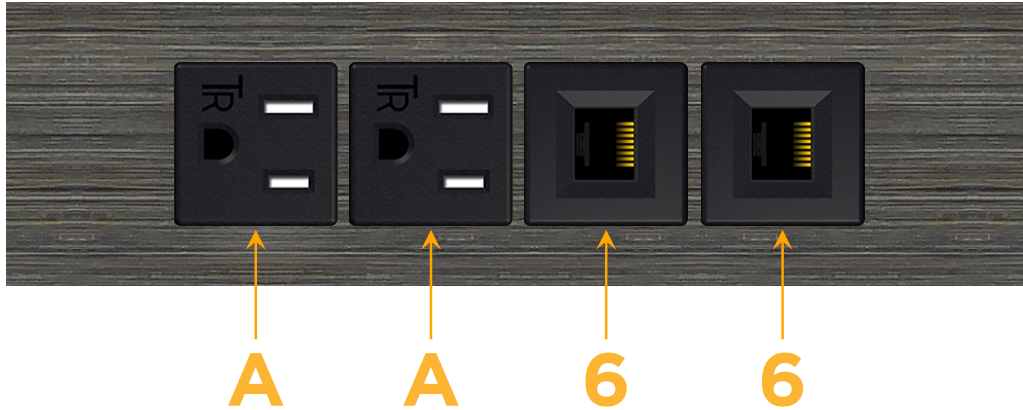

Trim Plate Finish: **GUNMETAL (ABS)**

Custom Finishes Available

M-POWER-4T-AA66-S3ATP

Features:

Module/Port Options:

- A** Tamper Resistant AC Receptacle
- E** USB-A & USB-C (20W)
- M** Double USB-A (Fast Charging Ports - 18W)
- H** HDMI
- 6** CAT 6
- 12** RJ 12
- X** Switched AC
- Y** 3-Way Switch (Low Voltage)
- V** USB-C (45W High Speed Charging Port)
- S** USB-C (25W High Speed Charging Port)
- R** Switched AC (Rocker Switch)
- D** Dimmer Switch

Plug:

Supplied with Low Profile Flat 45° Angle 120 VAC Plug

Optional Standard Straight 120 VAC Plug

Optional Straight 120 VAC Pass-through Plug

- CLEAN, COMPACT DESIGN
- STREAMLINED
- LOW PROFILE
- SIDE-EXITING CORDS
- PLUG & PLAY
- 6' AC CORD & PLUG (FLAT PLUG STANDARD)
- CUSTOMIZABLE CONFIGURATIONS AND FINISHES
- UL LISTED FOR MOUNTING IN FURNITURE
- 15A

M-POWER-4T

AC POWER & DATA CONNECTIVITY SOLUTION

M-POWER-4T-AA66-S3ATP

Specs:

Modules/Ports:

A Tamper Resistant AC Receptacle

6 CAT 6

Distributed by