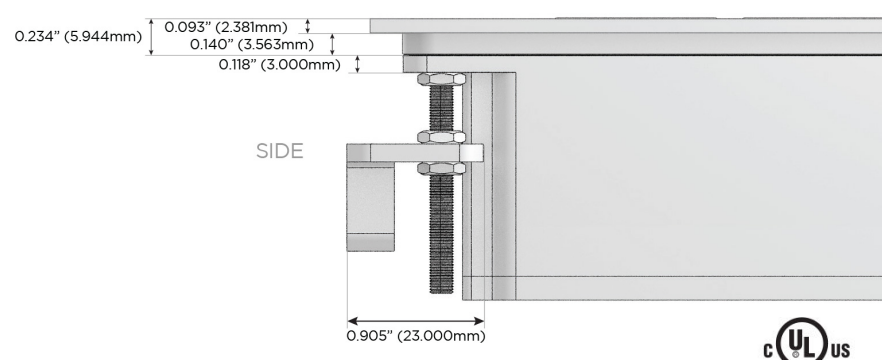

Plug:

Supplied with Low Profile Flat 45° Angle 120 VAC Plug

Optional Standard Straight 120 VAC Plug

Optional Straight 120 VAC Pass-through Plug

- CLEAN, COMPACT DESIGN
- STREAMLINED
- LOW PROFILE
- SIDE-EXITING CORDS
- PLUG & PLAY
- 6' AC CORD & PLUG (FLAT PLUG STANDARD)
- CUSTOMIZABLE CONFIGURATIONS AND FINISHES
- UL LISTED FOR MOUNTING IN FURNITURE
- 15A

M-POWER-4T

AC POWER & DATA CONNECTIVITY SOLUTION

M-POWER-4T-AA66-S3ATP

Specs:

Modules/Ports:

A Tamper Resistant AC Receptacle

6 CAT 6

Distributed by