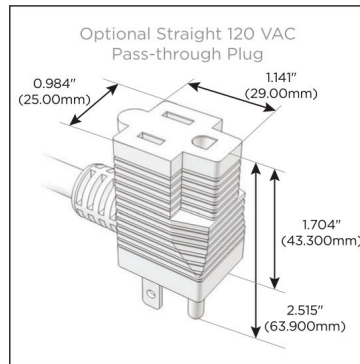

Plug:

Supplied with Low Profile Flat 45° Angle 120 VAC Plug

Optional Standard Straight 120 VAC Plug

Optional Straight 120 VAC Pass-through Plug

- CLEAN, COMPACT DESIGN
- STREAMLINED
- LOW PROFILE
- SIDE-EXITING CORDS
- PLUG & PLAY
- 6' AC CORD & PLUG (FLAT PLUG STANDARD)
- CUSTOMIZABLE CONFIGURATIONS AND FINISHES
- UL LISTED FOR MOUNTING IN FURNITURE
- 15A

M-POWER-4T

AC POWER & DATA CONNECTIVITY SOLUTION

M-POWER-4T-AA66-S3ATP

Specs:

Modules/Ports:

A Tamper Resistant AC Receptacle

6 CAT 6

Distributed by