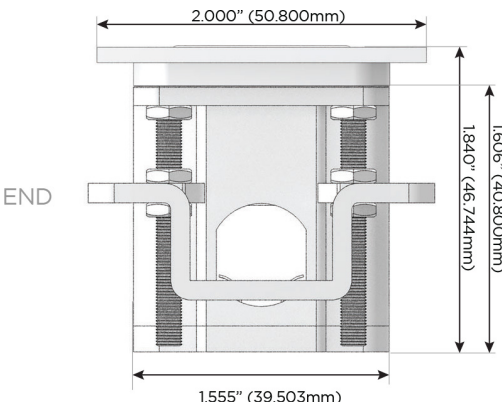

Plug:

Supplied with Low Profile Flat 45° Angle 120 VAC Plug

Optional Standard Straight 120 VAC Plug

Optional Straight 120 VAC Pass-through Plug

- CLEAN, COMPACT DESIGN
- STREAMLINED
- LOW PROFILE
- SIDE-EXITING CORDS
- PLUG & PLAY
- 6' AC CORD & PLUG (FLAT PLUG STANDARD)
- CUSTOMIZABLE CONFIGURATIONS AND FINISHES
- UL LISTED FOR MOUNTING IN FURNITURE
- 15A

M-POWER-4T

AC POWER & DATA CONNECTIVITY SOLUTION

M-POWER-4T-AA66-S3ATP

Specs:

Modules/Ports:

A Tamper Resistant AC Receptacle

6 CAT 6

Distributed by