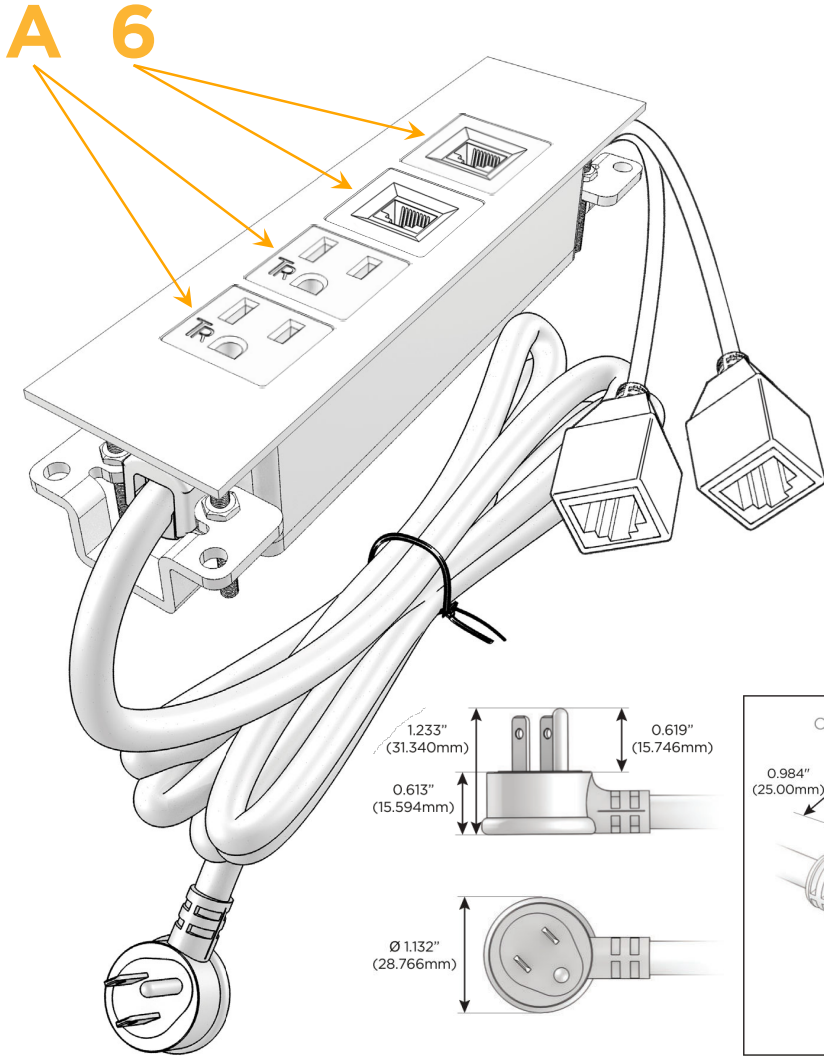

Trim Plate Finish: **GUNMETAL (ABS)**

Custom Finishes Available

M-POWER-4T-AA66-S3ATP

Features:

Module/Port Options:

- A** Tamper Resistant AC Receptacle
- E** USB-A & USB-C (20W)
- M** Double USB-A (Fast Charging Ports - 18W)
- H** HDMI
- 6** CAT 6
- 12** RJ 12
- X** Switched AC
- Y** 3-Way Switch (Low Voltage)
- V** USB-C (45W High Speed Charging Port)
- S** USB-C (25W High Speed Charging Port)
- R** Switched AC (Rocker Switch)
- D** Dimmer Switch

Plug:

Supplied with Low Profile Flat 45° Angle 120 VAC Plug

Optional Standard Straight 120 VAC Plug

Optional Straight 120 VAC Pass-through Plug

- CLEAN, COMPACT DESIGN
- STREAMLINED
- LOW PROFILE
- SIDE-EXITING CORDS
- PLUG & PLAY
- 6' AC CORD & PLUG (FLAT PLUG STANDARD)
- CUSTOMIZABLE CONFIGURATIONS AND FINISHES
- UL LISTED FOR MOUNTING IN FURNITURE
- 15A

M-POWER-4T

AC POWER & DATA CONNECTIVITY SOLUTION

M-POWER-4T-AA66-S3ATP

Specs:

Modules/Ports:

A Tamper Resistant AC Receptacle

6 CAT 6

Distributed by