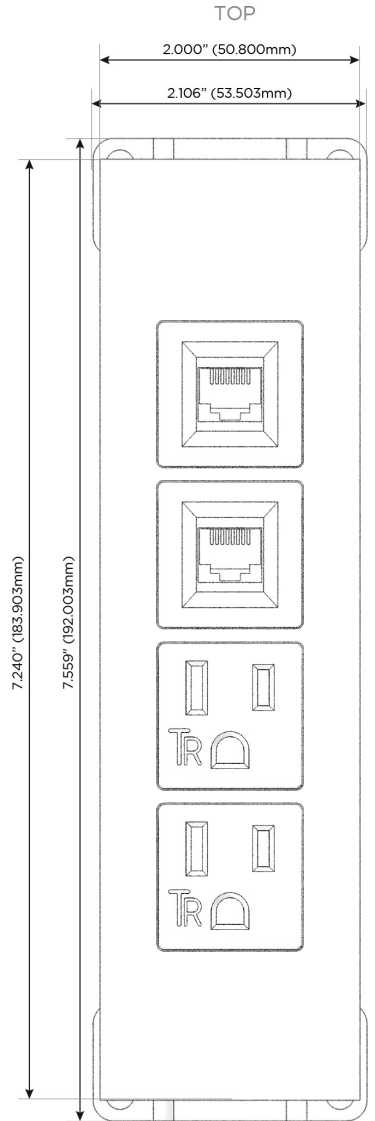

Trim Plate Finish: **GUNMETAL (ABS)**

Custom Finishes Available

M-POWER-4T-AA66-S3ATP

Features:

Module/Port Options:

- A** Tamper Resistant AC Receptacle
- E** USB-A & USB-C (20W)
- M** Double USB-A (Fast Charging Ports - 18W)
- H** HDMI
- 6** CAT 6
- 12** RJ 12
- X** Switched AC
- Y** 3-Way Switch (Low Voltage)
- V** USB-C (45W High Speed Charging Port)
- S** USB-C (25W High Speed Charging Port)
- R** Switched AC (Rocker Switch)
- D** Dimmer Switch

Plug:

Supplied with Low Profile Flat 45° Angle 120 VAC Plug

Optional Standard Straight 120 VAC Plug

Optional Straight 120 VAC Pass-through Plug

- CLEAN, COMPACT DESIGN
- STREAMLINED
- LOW PROFILE
- SIDE-EXITING CORDS
- PLUG & PLAY
- 6' AC CORD & PLUG (FLAT PLUG STANDARD)
- CUSTOMIZABLE CONFIGURATIONS AND FINISHES
- UL LISTED FOR MOUNTING IN FURNITURE
- 15A

M-POWER-4T

AC POWER & DATA CONNECTIVITY SOLUTION

M-POWER-4T-AA66-S3ATP

Specs:

Modules/Ports:

A Tamper Resistant AC Receptacle

6 CAT 6

Distributed by