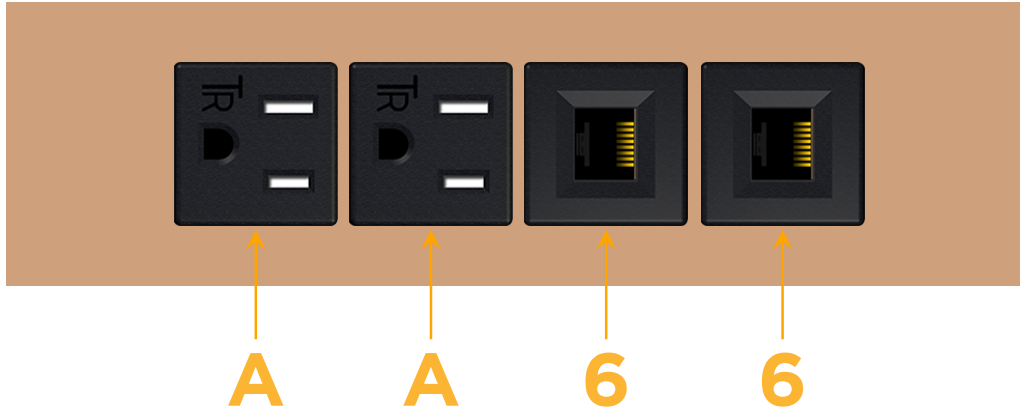

Trim Plate Finish: **COPPER (ABS)**

*Custom Finishes Available*

M-POWER-4T-AA66-CUATP

Features:

**Module/Port Options:**

- A** Tamper Resistant AC Receptacle
- E** USB-A & USB-C (20W)
- M** Double USB-A (Fast Charging Ports - 18W)
- H** HDMI
- 6** CAT 6
- 12** RJ 12
- X** Switched AC
- Y** 3-Way Switch (Low Voltage)
- V** USB-C (45W High Speed Charging Port)
- S** USB-C (25W High Speed Charging Port)
- R** Switched AC (Rocker Switch)
- D** Dimmer Switch

**Plug:**

Supplied with Low Profile Flat 45° Angle 120 VAC Plug

Optional Standard Straight 120 VAC Plug

Optional Straight 120 VAC Pass-through Plug

- CLEAN, COMPACT DESIGN
- STREAMLINED
- LOW PROFILE
- SIDE-EXITING CORDS
- PLUG & PLAY
- 6' AC CORD & PLUG (FLAT PLUG STANDARD)
- CUSTOMIZABLE CONFIGURATIONS AND FINISHES
- UL LISTED FOR MOUNTING IN FURNITURE
- 15A

# M-POWER-4T

AC POWER & DATA CONNECTIVITY SOLUTION

M-POWER-4T-AA66-CUATP

Specs:

**Modules/Ports:**

**A** Tamper Resistant AC Receptacle

**6** CAT 6

Distributed by