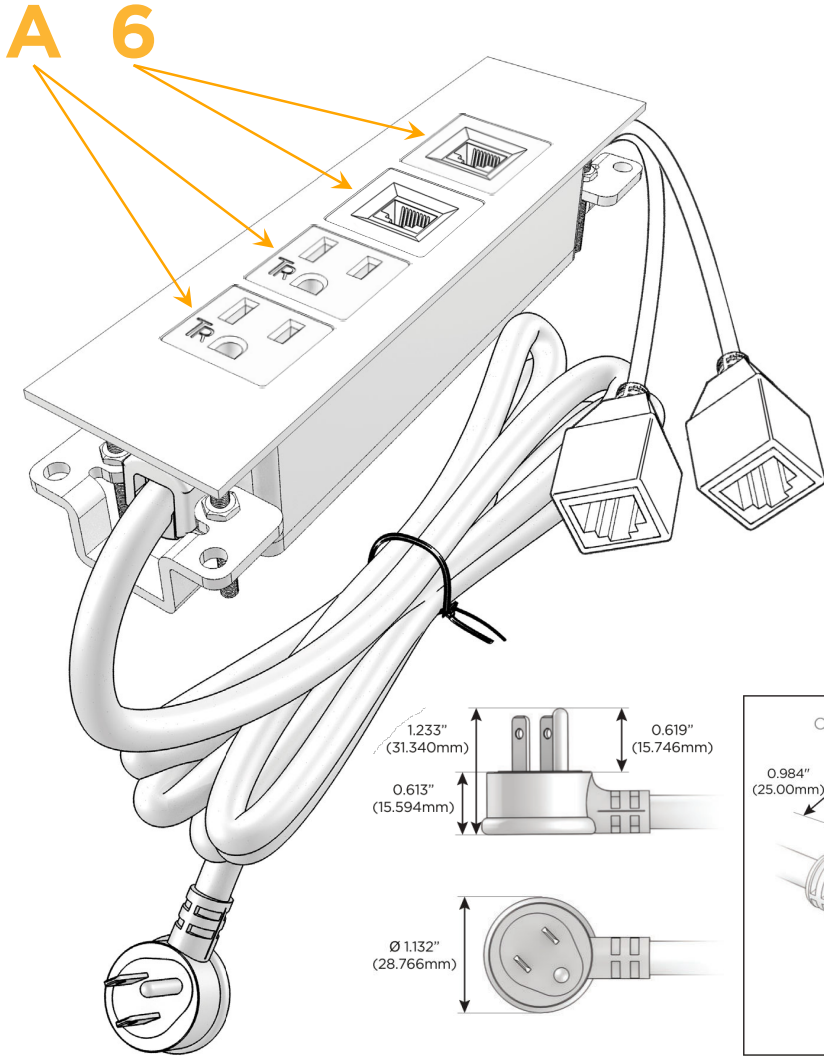

Trim Plate Finish: **COPPER (ABS)**

*Custom Finishes Available*

M-POWER-4T-AA66-CUATP

Features:

**Module/Port Options:**

- A** Tamper Resistant AC Receptacle
- E** USB-A & USB-C (20W)
- M** Double USB-A (Fast Charging Ports - 18W)
- H** HDMI
- 6** CAT 6
- 12** RJ 12
- X** Switched AC
- Y** 3-Way Switch (Low Voltage)
- V** USB-C (45W High Speed Charging Port)
- S** USB-C (25W High Speed Charging Port)
- R** Switched AC (Rocker Switch)
- D** Dimmer Switch

**Plug:**

Supplied with Low Profile Flat 45° Angle 120 VAC Plug

Optional Standard Straight 120 VAC Plug

Optional Straight 120 VAC Pass-through Plug

- CLEAN, COMPACT DESIGN
- STREAMLINED
- LOW PROFILE
- SIDE-EXITING CORDS
- PLUG & PLAY
- 6' AC CORD & PLUG (FLAT PLUG STANDARD)
- CUSTOMIZABLE CONFIGURATIONS AND FINISHES
- UL LISTED FOR MOUNTING IN FURNITURE
- 15A

# M-POWER-4T

AC POWER & DATA CONNECTIVITY SOLUTION

M-POWER-4T-AA66-CUATP

Specs:

**Modules/Ports:**

**A** Tamper Resistant AC Receptacle

**6** CAT 6

Distributed by