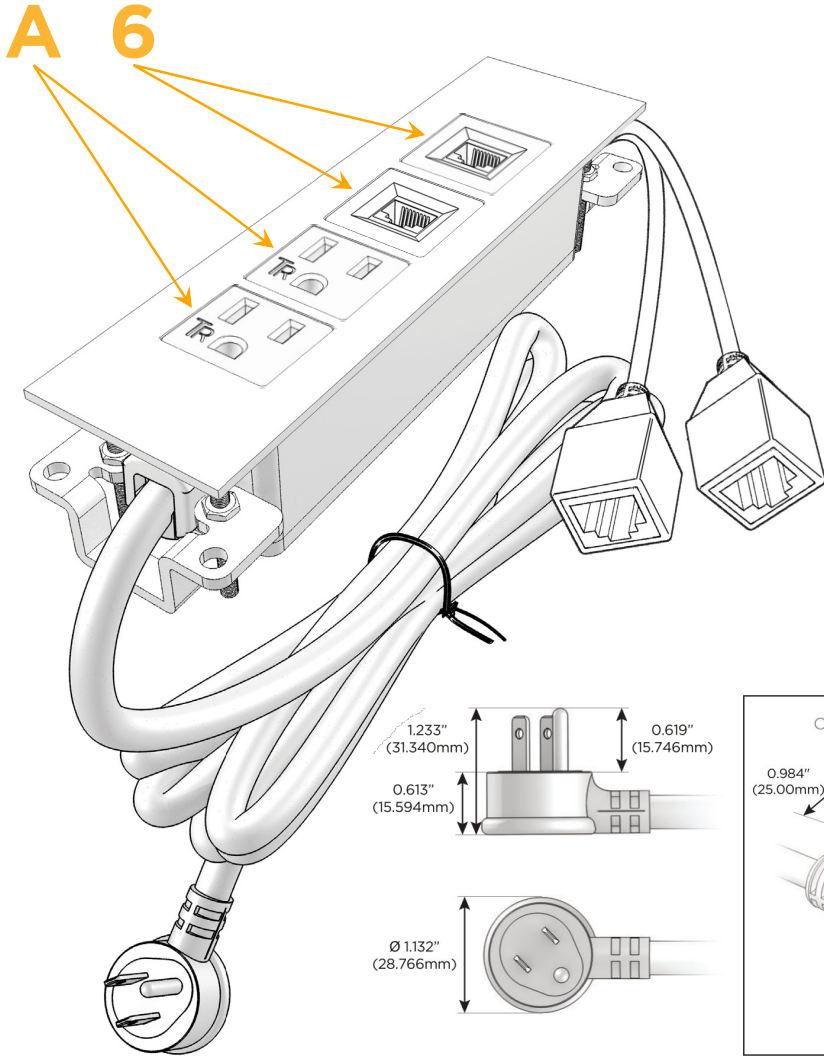

Trim Plate Finish: **CHROME (ABS)**

Custom Finishes Available

M-POWER-4T-AA66-CRATP

Features:

Module/Port Options:

- A** Tamper Resistant AC Receptacle
- E** USB-A & USB-C (20W)
- M** Double USB-A (Fast Charging Ports - 18W)
- H** HDMI
- 6** CAT 6
- 12** RJ 12
- X** Switched AC
- Y** 3-Way Switch (Low Voltage)
- V** USB-C (45W High Speed Charging Port)
- S** USB-C (25W High Speed Charging Port)
- R** Switched AC (Rocker Switch)
- D** Dimmer Switch

Plug:

Supplied with Low Profile Flat 45° Angle 120 VAC Plug

Optional Standard Straight 120 VAC Plug

Optional Straight 120 VAC Pass-through Plug

- CLEAN, COMPACT DESIGN
- STREAMLINED
- LOW PROFILE
- SIDE-EXITING CORDS
- PLUG & PLAY
- 6' AC CORD & PLUG (FLAT PLUG STANDARD)
- CUSTOMIZABLE CONFIGURATIONS AND FINISHES
- UL LISTED FOR MOUNTING IN FURNITURE
- 15A

M-POWER-4T

AC POWER & DATA CONNECTIVITY SOLUTION

M-POWER-4T-AA66-CRATP

Specs:

Modules/Ports:

A Tamper Resistant AC Receptacle

6 CAT 6

Distributed by