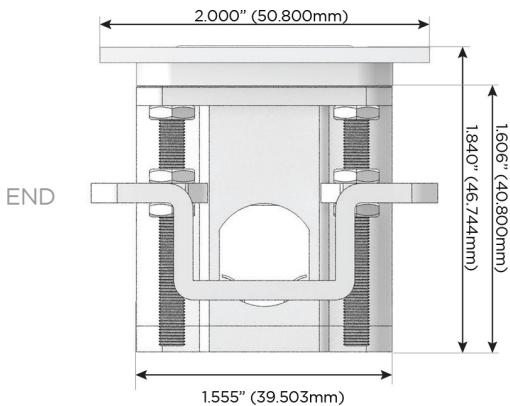

Plug:

Supplied with Low Profile Flat 45° Angle 120 VAC Plug

Optional Standard Straight 120 VAC Plug

Optional Straight 120 VAC Pass-through Plug

- CLEAN, COMPACT DESIGN
- STREAMLINED
- LOW PROFILE
- SIDE-EXITING CORDS
- PLUG & PLAY
- 6' AC CORD & PLUG (FLAT PLUG STANDARD)
- CUSTOMIZABLE CONFIGURATIONS AND FINISHES
- UL LISTED FOR MOUNTING IN FURNITURE
- 15A

M-POWER-4T

AC POWER & DATA CONNECTIVITY SOLUTION

M-POWER-4T-AA66-CRATP

Specs:

Modules/Ports:

A Tamper Resistant AC Receptacle

6 CAT 6

Distributed by