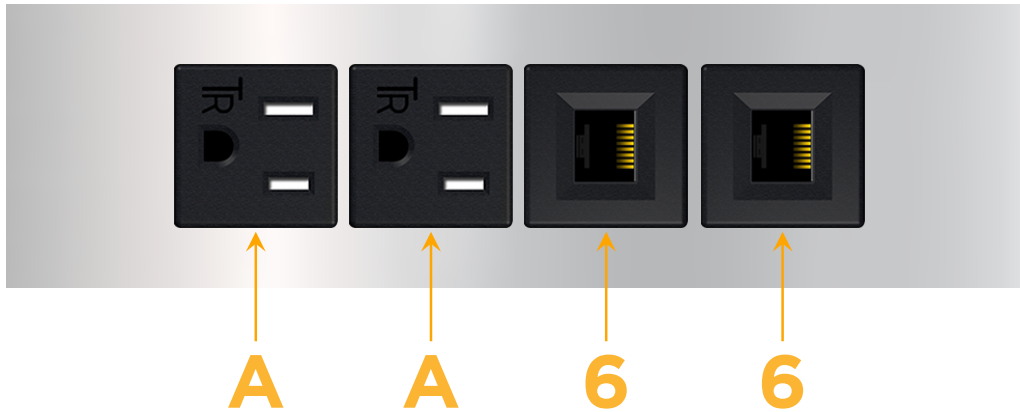

sales@mormax.com

mormax.com

Metro Light & Power's line of power & data solutions offers sophisticated design elements combined with greater ease of installation. Streamlined and low-profile, enhanced by side-exiting cords, our outlets advance the industry with their cutting edge look and feel. We believe flexibility is key, and we provide a variety of mounting options, including the ability to mount in limited spaces. Our outlets are available in many finishes and configurations, in addition to a custom color and finish capability for our clients.

Trim Plate Finish: **CHROME (ABS)**

Custom Finishes Available

M-POWER-4T-AA66-CRATP

Features:

Module/Port Options:

- A** Tamper Resistant AC Receptacle
- E** USB-A & USB-C (20W)
- M** Double USB-A (Fast Charging Ports - 18W)
- H** HDMI
- 6** CAT 6
- 12** RJ 12
- X** Switched AC
- Y** 3-Way Switch (Low Voltage)
- V** USB-C (45W High Speed Charging Port)
- S** USB-C (25W High Speed Charging Port)
- R** Switched AC (Rocker Switch)
- D** Dimmer Switch

Plug:

Supplied with Low Profile Flat 45° Angle 120 VAC Plug

Optional Standard Straight 120 VAC Plug

Optional Straight 120 VAC Pass-through Plug

- CLEAN, COMPACT DESIGN
- STREAMLINED
- LOW PROFILE
- SIDE-EXITING CORDS
- PLUG & PLAY
- 6' AC CORD & PLUG (FLAT PLUG STANDARD)
- CUSTOMIZABLE CONFIGURATIONS AND FINISHES
- UL LISTED FOR MOUNTING IN FURNITURE
- 15A

M-POWER-4T

AC POWER & DATA CONNECTIVITY SOLUTION

M-POWER-4T-AA66-CRATP

Specs:

Modules/Ports:

A Tamper Resistant AC Receptacle

6 CAT 6

Distributed by