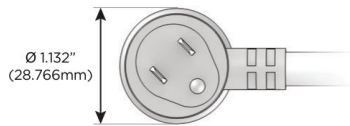

Plug:

Supplied with Low Profile Flat 45° Angle 120 VAC Plug

Optional Standard Straight 120 VAC Plug

Optional Straight 120 VAC Pass-through Plug

- CLEAN, COMPACT DESIGN
- STREAMLINED
- LOW PROFILE
- SIDE-EXITING CORDS
- PLUG & PLAY
- 6' AC CORD & PLUG (FLAT PLUG STANDARD)
- CUSTOMIZABLE CONFIGURATIONS AND FINISHES
- UL LISTED FOR MOUNTING IN FURNITURE
- 15A

M-POWER-4T

AC POWER & DATA CONNECTIVITY SOLUTION

M-POWER-4T-AA66-CRATP

Specs:

Modules/Ports:

A Tamper Resistant AC Receptacle

6 CAT 6

Distributed by