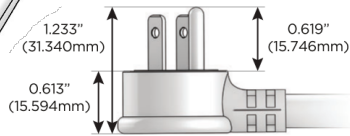

M-POWER-4T

AC POWER & DATA CONNECTIVITY SOLUTION

M-POWER-4T-AA66-CRATP

Specs:

Modules/Ports:

A Tamper Resistant AC Receptacle

6 CAT 6

Distributed by