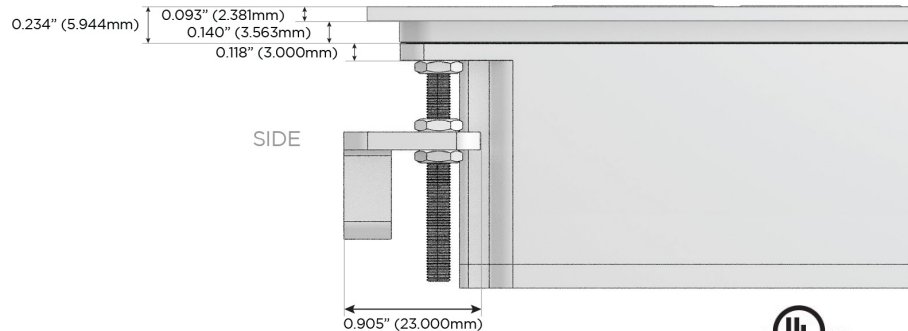

M-POWER-4T

AC POWER & DATA CONNECTIVITY SOLUTION

M-POWER-4T-AA66-CRATP

Specs:

Modules/Ports:

A Tamper Resistant AC Receptacle

6 CAT 6

Distributed by