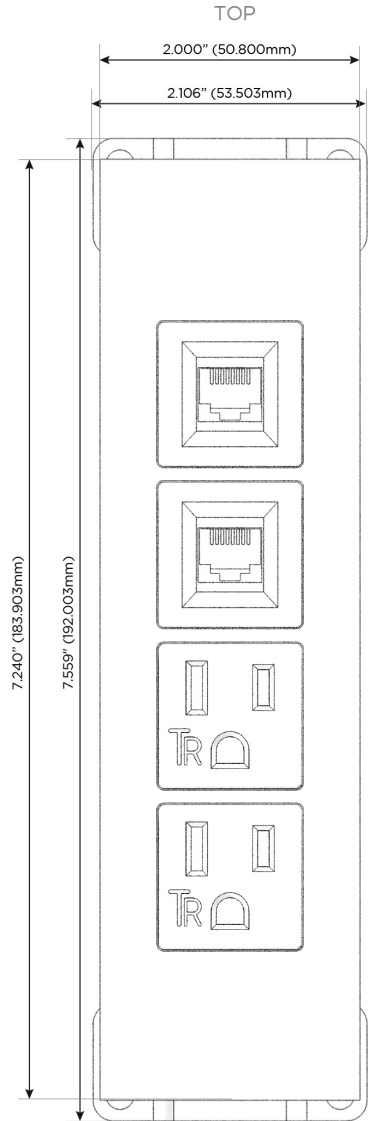

Trim Plate Finish: **CHROME (ABS)**

Custom Finishes Available

M-POWER-4T-AA66-CRATP

Features:

Module/Port Options:

- A** Tamper Resistant AC Receptacle
- E** USB-A & USB-C (20W)
- M** Double USB-A (Fast Charging Ports - 18W)
- H** HDMI
- 6** CAT 6
- 12** RJ 12
- X** Switched AC
- Y** 3-Way Switch (Low Voltage)
- V** USB-C (45W High Speed Charging Port)
- S** USB-C (25W High Speed Charging Port)
- R** Switched AC (Rocker Switch)
- D** Dimmer Switch

Plug:

Supplied with Low Profile Flat 45° Angle 120 VAC Plug

Optional Standard Straight 120 VAC Plug

Optional Straight 120 VAC Pass-through Plug

- CLEAN, COMPACT DESIGN
- STREAMLINED
- LOW PROFILE
- SIDE-EXITING CORDS
- PLUG & PLAY
- 6' AC CORD & PLUG (FLAT PLUG STANDARD)
- CUSTOMIZABLE CONFIGURATIONS AND FINISHES
- UL LISTED FOR MOUNTING IN FURNITURE
- 15A

M-POWER-4T

AC POWER & DATA CONNECTIVITY SOLUTION

M-POWER-4T-AA66-CRATP

Specs:

Modules/Ports:

A Tamper Resistant AC Receptacle

6 CAT 6

Distributed by