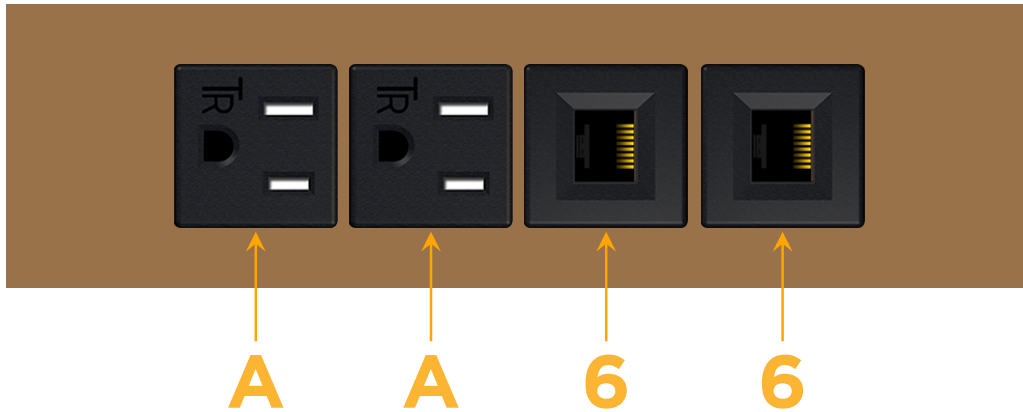

M-POWER-4T

AC POWER & DATA CONNECTIVITY SOLUTION

M-POWER-4T-AA66-BZ5ATP

Distributed by

Mormax Company, Inc.

8 Westchester Plaza

Elmsford, NY 10523

914-699-0101

sales@mormax.com

mormax.com

Metro Light & Power's line of power & data solutions offers sophisticated design elements combined with greater ease of installation. Streamlined and low-profile, enhanced by side-exiting cords, our outlets advance the industry with their cutting edge look and feel. We believe flexibility is key, and we provide a variety of mounting options, including the ability to mount in limited spaces. Our outlets are available in many finishes and configurations, in addition to a custom color and finish capability for our clients.

Trim Plate Finish: **ARCHITECTURAL BRONZE (ABS)**

Custom Finishes Available

M-POWER-4T-AA66-BZ5ATP

Features:

Module/Port Options:

- **A** Tamper Resistant AC Receptacle
- **E** USB-A & USB-C (20W)
- **M** Double USB-A (Fast Charging Ports - 18W)
- **H** HDMI
- **6** CAT 6
- **12** RJ 12
- **X** Switched AC
- **Y** 3-Way Switch (Low Voltage)
- **V** USB-C (45W High Speed Charging Port)
- **S** USB-C (25W High Speed Charging Port)
- **R** Switched AC (Rocker Switch)
- **D** Dimmer Switch

Plug:

Supplied with Low Profile Flat 45° Angle 120 VAC Plug

Optional Standard Straight 120 VAC Plug

Optional Straight 120 VAC Pass-through Plug

- CLEAN, COMPACT DESIGN
- STREAMLINED
- LOW PROFILE
- SIDE-EXITING CORDS
- PLUG & PLAY
- 6' AC CORD & PLUG (FLAT PLUG STANDARD)
- CUSTOMIZABLE CONFIGURATIONS AND FINISHES
- UL LISTED FOR MOUNTING IN FURNITURE
- 15A