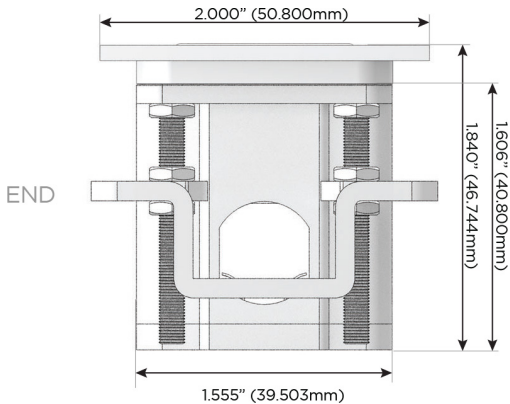

### Plug:

Supplied with Low Profile Flat 45° Angle 120 VAC Plug

Optional Standard Straight 120 VAC Plug

Optional Straight 120 VAC Pass-through Plug

- CLEAN, COMPACT DESIGN
- STREAMLINED
- LOW PROFILE
- SIDE-EXITING CORDS
- PLUG & PLAY
- 6' AC CORD & PLUG (FLAT PLUG STANDARD)
- CUSTOMIZABLE CONFIGURATIONS AND FINISHES
- UL LISTED FOR MOUNTING IN FURNITURE
- 15A

# M-POWER-4T

AC POWER & DATA CONNECTIVITY SOLUTION

M-POWER-4T-AA66-BZ4TP

Specs:

**Modules/Ports:**

- A Tamper Resistant AC Receptacle
- 6 CAT 6

Distributed by

Mormax Company, Inc.