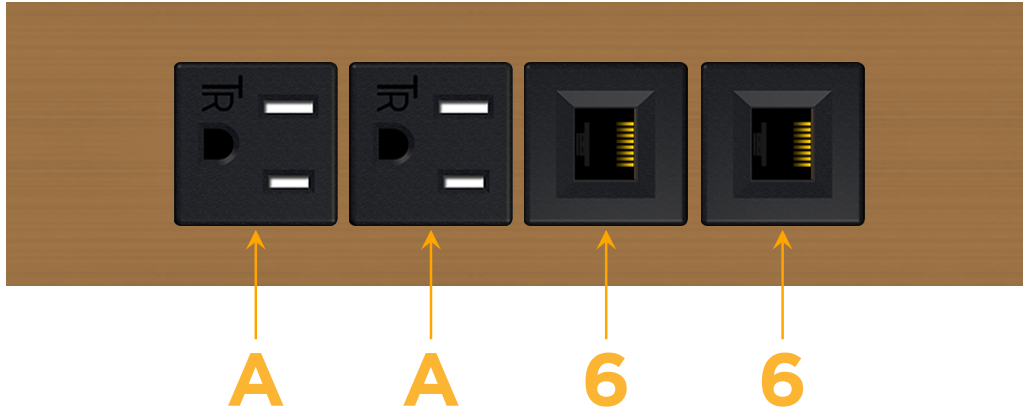

M-POWER-4T

AC POWER & DATA CONNECTIVITY SOLUTION

M-POWER-4T-AA66-BZ4TP

Distributed by

Mormax Company, Inc.

8 Westchester Plaza

Elmsford, NY 10523

914-699-0101

sales@mormax.com

mormax.com

Metro Light & Power's line of power & data solutions offers sophisticated design elements combined with greater ease of installation. Streamlined and low-profile, enhanced by side-exiting cords, our outlets advance the industry with their cutting edge look and feel. We believe flexibility is key, and we provide a variety of mounting options, including the ability to mount in limited spaces. Our outlets are available in many finishes and configurations, in addition to a custom color and finish capability for our clients.

Trim Plate Finish: **SOLID BRONZE BRUSHED**

Custom Finishes Available

M-POWER-4T-AA66-BZ4TP

Features:

Module/Port Options:

- **A** Tamper Resistant AC Receptacle
- **E** USB-A & USB-C (20W)
- **M** Double USB-A (Fast Charging Ports - 18W)
- **H** HDMI
- **6** CAT 6
- **12** RJ 12
- **X** Switched AC
- **Y** 3-Way Switch (Low Voltage)
- **V** USB-C (45W High Speed Charging Port)
- **S** USB-C (25W High Speed Charging Port)
- **R** Switched AC (Rocker Switch)
- **D** Dimmer Switch

Plug:

Supplied with Low Profile Flat 45° Angle 120 VAC Plug

Optional Standard Straight 120 VAC Plug

Optional Straight 120 VAC Pass-through Plug

- CLEAN, COMPACT DESIGN
- STREAMLINED
- LOW PROFILE
- SIDE-EXITING CORDS
- PLUG & PLAY
- 6' AC CORD & PLUG (FLAT PLUG STANDARD)
- CUSTOMIZABLE CONFIGURATIONS AND FINISHES
- UL LISTED FOR MOUNTING IN FURNITURE
- 15A