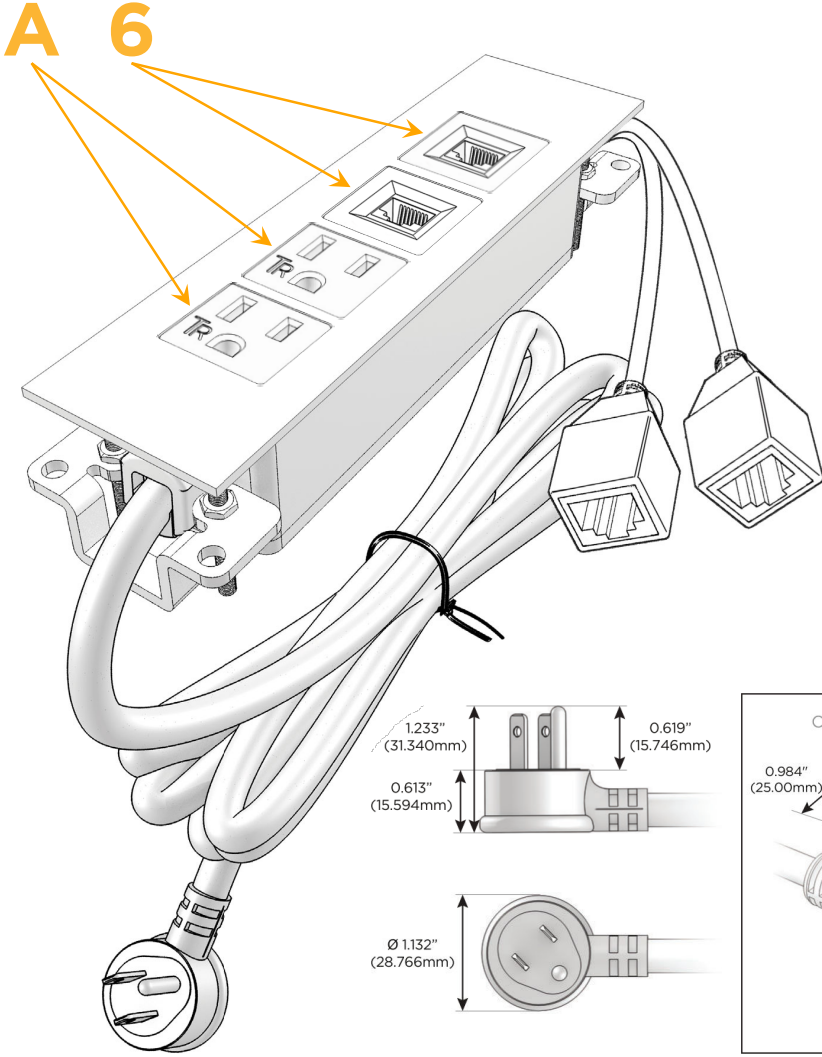

### Module/Port Options:

- A** Tamper Resistant AC Receptacle
- E** USB-A & USB-C (20W)
- M** Double USB-A (Fast Charging Ports - 18W)
- H** HDMI
- 6** CAT 6
- 12** RJ 12
- X** Switched AC
- Y** 3-Way Switch (Low Voltage)
- V** USB-C (45W High Speed Charging Port)
- S** USB-C (25W High Speed Charging Port)
- R** Switched AC (Rocker Switch)
- D** Dimmer Switch

### Plug:

Supplied with Low Profile Flat 45° Angle 120 VAC Plug

Optional Standard Straight 120 VAC Plug

Optional Straight 120 VAC Pass-through Plug

- CLEAN, COMPACT DESIGN
- STREAMLINED
- LOW PROFILE
- SIDE-EXITING CORDS
- PLUG & PLAY
- 6' AC CORD & PLUG (FLAT PLUG STANDARD)
- CUSTOMIZABLE CONFIGURATIONS AND FINISHES
- UL LISTED FOR MOUNTING IN FURNITURE
- 15A

# M-POWER-4T

AC POWER & DATA CONNECTIVITY SOLUTION

M-POWER-4T-AA66-BZ4TP

Specs:

**Modules/Ports:**

- A Tamper Resistant AC Receptacle
- 6 CAT 6

Distributed by

Mormax Company, Inc.