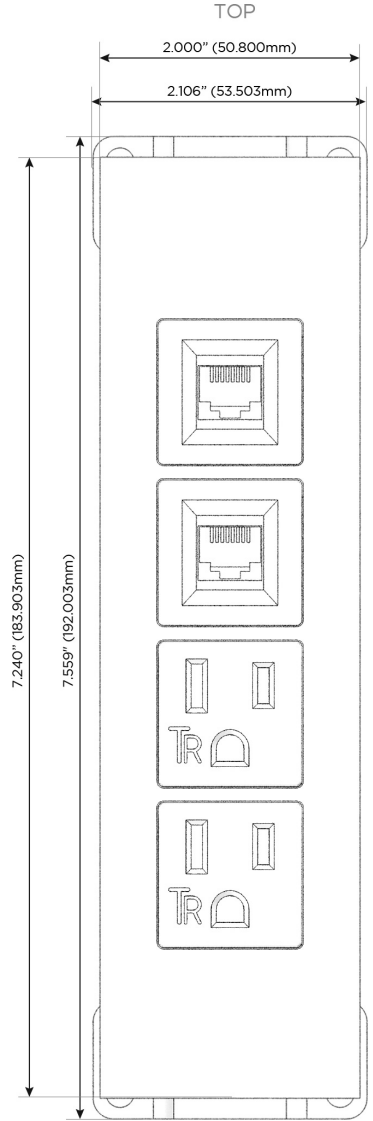

### Module/Port Options:

- A** Tamper Resistant AC Receptacle
- E** USB-A & USB-C (20W)
- M** Double USB-A (Fast Charging Ports - 18W)
- H** HDMI
- 6** CAT 6
- 12** RJ 12
- X** Switched AC
- Y** 3-Way Switch (Low Voltage)
- V** USB-C (45W High Speed Charging Port)
- S** USB-C (25W High Speed Charging Port)
- R** Switched AC (Rocker Switch)
- D** Dimmer Switch

### Plug:

Supplied with Low Profile Flat 45° Angle 120 VAC Plug

Optional Standard Straight 120 VAC Plug

Optional Straight 120 VAC Pass-through Plug

- CLEAN, COMPACT DESIGN
- STREAMLINED
- LOW PROFILE
- SIDE-EXITING CORDS
- PLUG & PLAY
- 6' AC CORD & PLUG (FLAT PLUG STANDARD)
- CUSTOMIZABLE CONFIGURATIONS AND FINISHES
- UL LISTED FOR MOUNTING IN FURNITURE
- 15A

# M-POWER-4T

AC POWER & DATA CONNECTIVITY SOLUTION

M-POWER-4T-AA66-BZ4TP

Specs:

**Modules/Ports:**

- A Tamper Resistant AC Receptacle
- 6 CAT 6

Distributed by

Mormax Company, Inc.