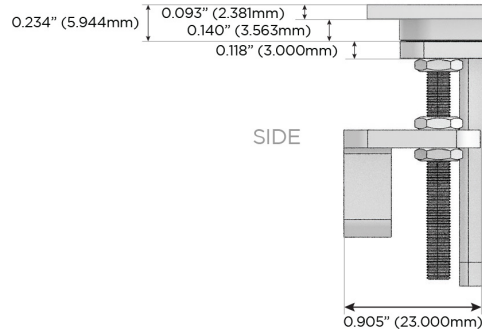

# M-POWER-4T

AC POWER & DATA CONNECTIVITY SOLUTION

M-POWER-4T-AA66-BZ4TP

Specs:

**Modules/Ports:**

- A Tamper Resistant AC Receptacle
- 6 CAT 6

Distributed by

Mormax Company, Inc.