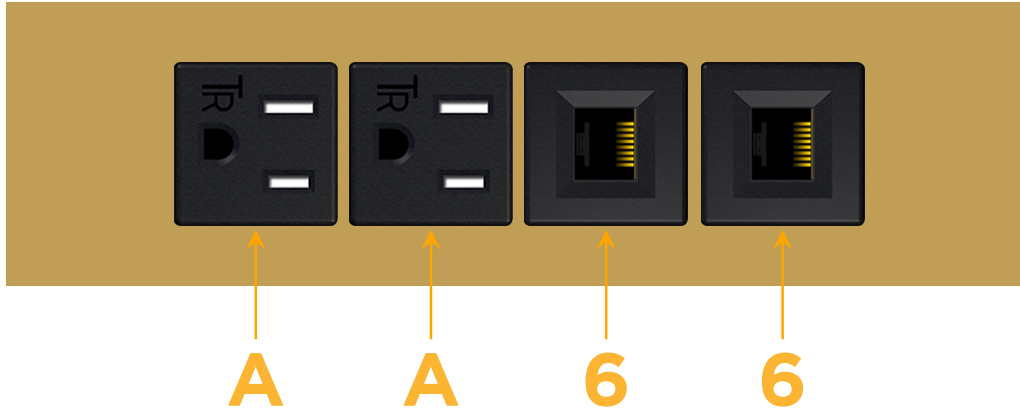

Trim Plate Finish: **SOLID BRASS**

Custom Finishes Available

M-POWER-4T-AA66-BRTP

Features:

Module/Port Options:

- A** Tamper Resistant AC Receptacle
- E** USB-A & USB-C (20W)
- M** Double USB-A (Fast Charging Ports - 18W)
- H** HDMI
- 6** CAT 6
- 12** RJ 12
- X** Switched AC
- Y** 3-Way Switch (Low Voltage)
- V** USB-C (45W High Speed Charging Port)
- S** USB-C (25W High Speed Charging Port)
- R** Switched AC (Rocker Switch)
- D** Dimmer Switch

Plug:

Supplied with Low Profile Flat 45° Angle 120 VAC Plug

Optional Standard Straight 120 VAC Plug

Optional Straight 120 VAC Pass-through Plug

- CLEAN, COMPACT DESIGN
- STREAMLINED
- LOW PROFILE
- SIDE-EXITING CORDS
- PLUG & PLAY
- 6' AC CORD & PLUG (FLAT PLUG STANDARD)
- CUSTOMIZABLE CONFIGURATIONS AND FINISHES
- UL LISTED FOR MOUNTING IN FURNITURE
- 15A

M-POWER-4T

AC POWER & DATA CONNECTIVITY SOLUTION

M-POWER-4T-AA66-BRTP

Specs:

Modules/Ports:

- A** Tamper Resistant AC Receptacle
- 6** CAT 6

Distributed by

Mormax Company, Inc.