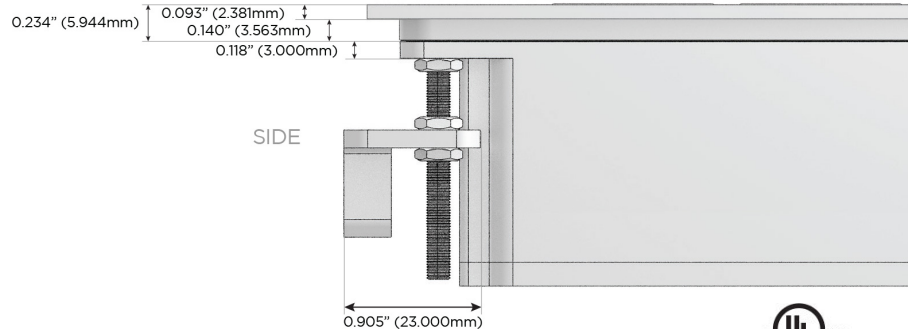

M-POWER-4T

AC POWER & DATA CONNECTIVITY SOLUTION

M-POWER-4T-AA66-BRTP

Specs:

Modules/Ports:

- A** Tamper Resistant AC Receptacle
- 6** CAT 6

Distributed by

Mormax Company, Inc.