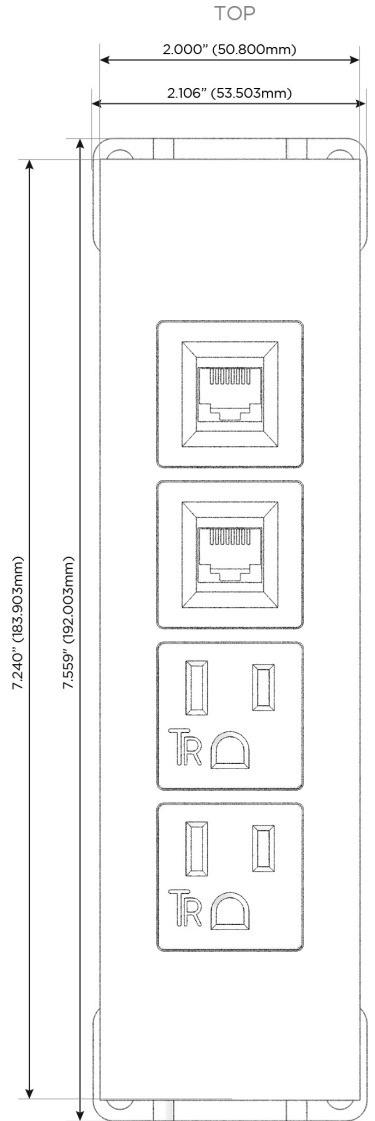

Trim Plate Finish: **SOLID BRASS**

Custom Finishes Available

M-POWER-4T-AA66-BRTP

Features:

Module/Port Options:

- A** Tamper Resistant AC Receptacle
- E** USB-A & USB-C (20W)
- M** Double USB-A (Fast Charging Ports - 18W)
- H** HDMI
- 6** CAT 6
- 12** RJ 12
- X** Switched AC
- Y** 3-Way Switch (Low Voltage)
- V** USB-C (45W High Speed Charging Port)
- S** USB-C (25W High Speed Charging Port)
- R** Switched AC (Rocker Switch)
- D** Dimmer Switch

Plug:

Supplied with Low Profile Flat 45° Angle 120 VAC Plug

Optional Standard Straight 120 VAC Plug

Optional Straight 120 VAC Pass-through Plug

- CLEAN, COMPACT DESIGN
- STREAMLINED
- LOW PROFILE
- SIDE-EXITING CORDS
- PLUG & PLAY
- 6' AC CORD & PLUG (FLAT PLUG STANDARD)
- CUSTOMIZABLE CONFIGURATIONS AND FINISHES
- UL LISTED FOR MOUNTING IN FURNITURE
- 15A

M-POWER-4T

AC POWER & DATA CONNECTIVITY SOLUTION

M-POWER-4T-AA66-BRTP

Specs:

Modules/Ports:

- A** Tamper Resistant AC Receptacle
- 6** CAT 6

Distributed by

Mormax Company, Inc.