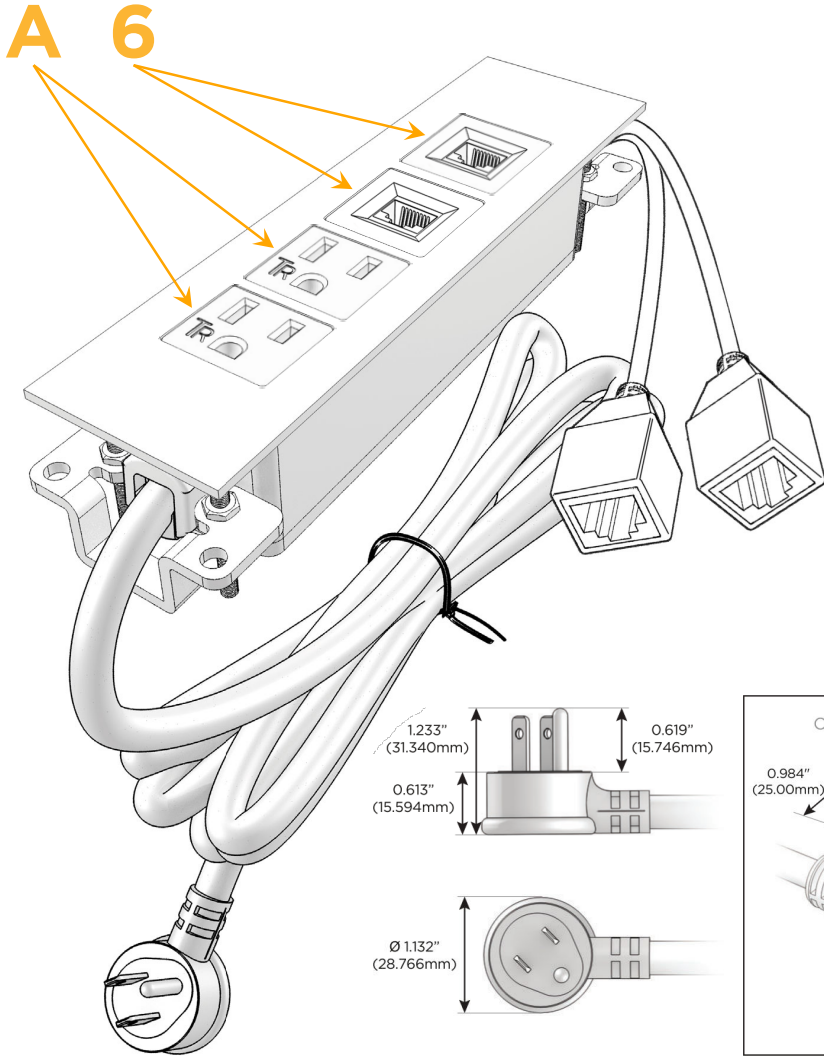

Trim Plate Finish: **SOLID BRASS**

Custom Finishes Available

M-POWER-4T-AA66-BRTP

Features:

Module/Port Options:

- A** Tamper Resistant AC Receptacle
- E** USB-A & USB-C (20W)
- M** Double USB-A (Fast Charging Ports - 18W)
- H** HDMI
- 6** CAT 6
- 12** RJ 12
- X** Switched AC
- Y** 3-Way Switch (Low Voltage)
- V** USB-C (45W High Speed Charging Port)
- S** USB-C (25W High Speed Charging Port)
- R** Switched AC (Rocker Switch)
- D** Dimmer Switch

Plug:

Supplied with Low Profile Flat 45° Angle 120 VAC Plug

Optional Standard Straight 120 VAC Plug

Optional Straight 120 VAC Pass-through Plug

- CLEAN, COMPACT DESIGN
- STREAMLINED
- LOW PROFILE
- SIDE-EXITING CORDS
- PLUG & PLAY
- 6' AC CORD & PLUG (FLAT PLUG STANDARD)
- CUSTOMIZABLE CONFIGURATIONS AND FINISHES
- UL LISTED FOR MOUNTING IN FURNITURE
- 15A

M-POWER-4T

AC POWER & DATA CONNECTIVITY SOLUTION

M-POWER-4T-AA66-BRTP

Specs:

Modules/Ports:

- A** Tamper Resistant AC Receptacle
- 6** CAT 6

Distributed by

Mormax Company, Inc.