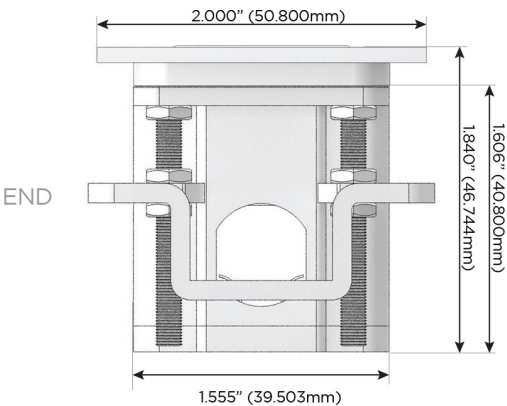

Trim Plate Finish: **SOLID BRASS**

Custom Finishes Available

M-POWER-4T-AA66-BRTP

Features:

Module/Port Options:

- A** Tamper Resistant AC Receptacle
- E** USB-A & USB-C (20W)
- M** Double USB-A (Fast Charging Ports - 18W)
- H** HDMI
- 6** CAT 6
- 12** RJ 12
- X** Switched AC
- Y** 3-Way Switch (Low Voltage)
- V** USB-C (45W High Speed Charging Port)
- S** USB-C (25W High Speed Charging Port)
- R** Switched AC (Rocker Switch)
- D** Dimmer Switch

Plug:

Supplied with Low Profile Flat 45° Angle 120 VAC Plug

Optional Standard Straight 120 VAC Plug

Optional Straight 120 VAC Pass-through Plug

- CLEAN, COMPACT DESIGN
- STREAMLINED
- LOW PROFILE
- SIDE-EXITING CORDS
- PLUG & PLAY
- 6' AC CORD & PLUG (FLAT PLUG STANDARD)
- CUSTOMIZABLE CONFIGURATIONS AND FINISHES
- UL LISTED FOR MOUNTING IN FURNITURE
- 15A

M-POWER-4T

AC POWER & DATA CONNECTIVITY SOLUTION

M-POWER-4T-AA66-BRTP

Specs:

Modules/Ports:

- A** Tamper Resistant AC Receptacle
- 6** CAT 6

Distributed by

Mormax Company, Inc.