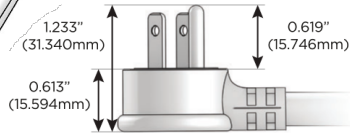

M-POWER-4T

AC POWER & DATA CONNECTIVITY SOLUTION

M-POWER-4T-AA66-BRTP

Specs:

Modules/Ports:

- A** Tamper Resistant AC Receptacle
- 6** CAT 6

Distributed by

Mormax Company, Inc.