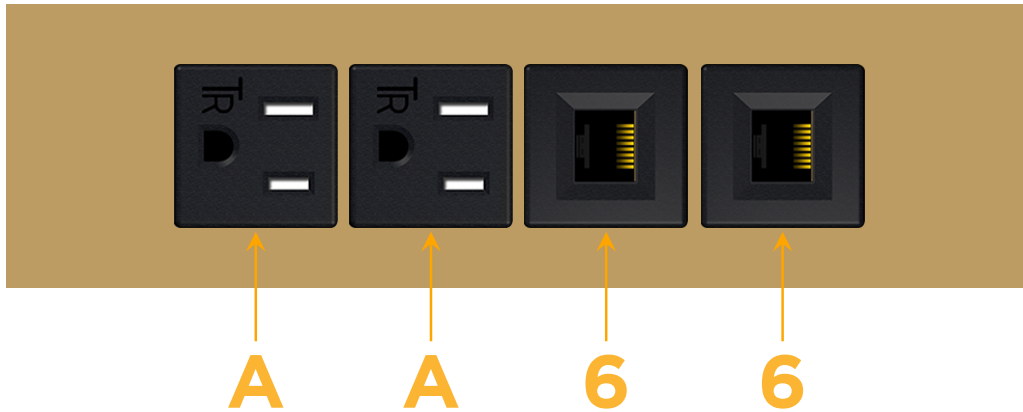

M-POWER-4T

AC POWER & DATA CONNECTIVITY SOLUTION

M-POWER-4T-AA66-BRATP

Distributed by

Mormax Company, Inc.

8 Westchester Plaza

Elmsford, NY 10523

914-699-0101

sales@mormax.com

mormax.com

Metro Light & Power's line of power & data solutions offers sophisticated design elements combined with greater ease of installation. Streamlined and low-profile, enhanced by side-exiting cords, our outlets advance the industry with their cutting edge look and feel. We believe flexibility is key, and we provide a variety of mounting options, including the ability to mount in limited spaces. Our outlets are available in many finishes and configurations, in addition to a custom color and finish capability for our clients.

Trim Plate Finish: **BRASS (ABS)**

Custom Finishes Available

M-POWER-4T-AA66-BRATP

Features:

Module/Port Options:

- **A** Tamper Resistant AC Receptacle
- **E** USB-A & USB-C (20W)
- **M** Double USB-A (Fast Charging Ports - 18W)
- **H** HDMI
- **6** CAT 6
- **12** RJ 12
- **X** Switched AC
- **Y** 3-Way Switch (Low Voltage)
- **V** USB-C (45W High Speed Charging Port)
- **S** USB-C (25W High Speed Charging Port)
- **R** Switched AC (Rocker Switch)
- **D** Dimmer Switch

Plug:

Supplied with Low Profile Flat 45° Angle 120 VAC Plug

Optional Standard Straight 120 VAC Plug

Optional Straight 120 VAC Pass-through Plug

- CLEAN, COMPACT DESIGN
- STREAMLINED
- LOW PROFILE
- SIDE-EXITING CORDS
- PLUG & PLAY
- 6' AC CORD & PLUG (FLAT PLUG STANDARD)
- CUSTOMIZABLE CONFIGURATIONS AND FINISHES
- UL LISTED FOR MOUNTING IN FURNITURE
- 15A