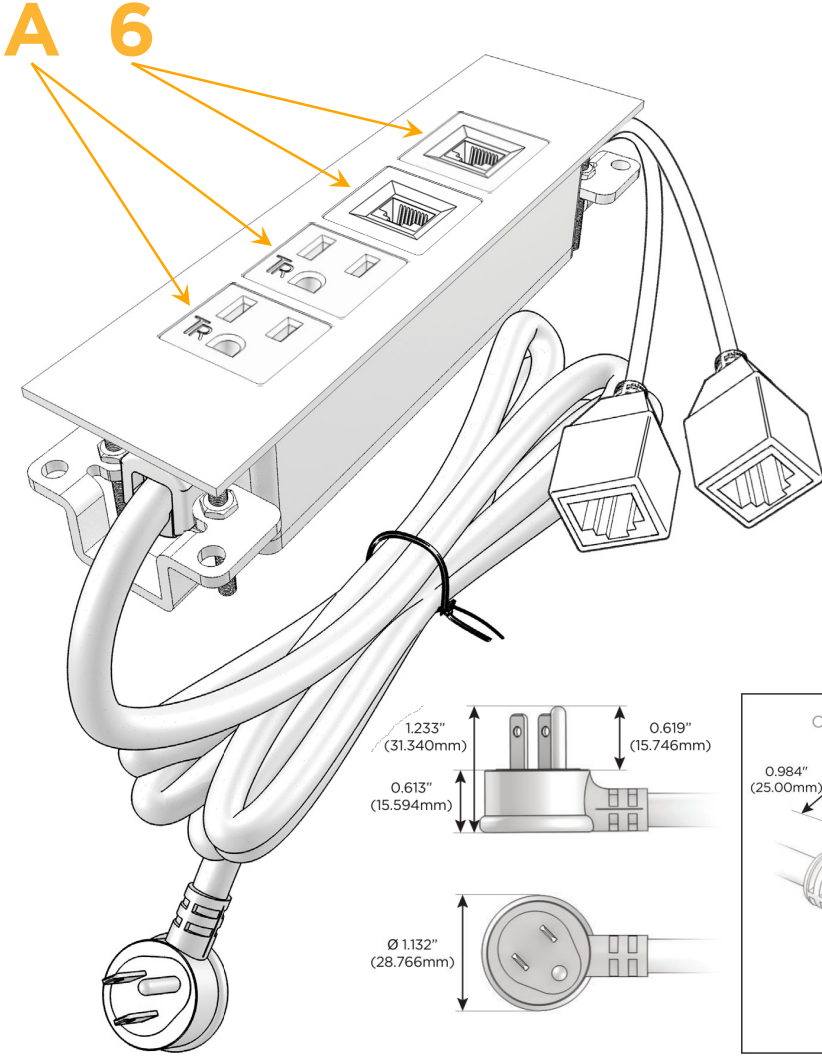

Trim Plate Finish: **BRASS ANTIQUED (ABS)**

Custom Finishes Available

M-POWER-4T-AA66-BRAATP

Features:

Module/Port Options:

- A** Tamper Resistant AC Receptacle
- E** USB-A & USB-C (20W)
- M** Double USB-A (Fast Charging Ports - 18W)
- H** HDMI
- 6** CAT 6
- 12** RJ 12
- X** Switched AC
- Y** 3-Way Switch (Low Voltage)
- V** USB-C (45W High Speed Charging Port)
- S** USB-C (25W High Speed Charging Port)
- R** Switched AC (Rocker Switch)
- D** Dimmer Switch

Plug:

Supplied with Low Profile Flat 45° Angle 120 VAC Plug

Optional Standard Straight 120 VAC Plug

Optional Straight 120 VAC Pass-through Plug

- CLEAN, COMPACT DESIGN
- STREAMLINED
- LOW PROFILE
- SIDE-EXITING CORDS
- PLUG & PLAY
- 6' AC CORD & PLUG (FLAT PLUG STANDARD)
- CUSTOMIZABLE CONFIGURATIONS AND FINISHES
- UL LISTED FOR MOUNTING IN FURNITURE
- 15A

M-POWER-4T

AC POWER & DATA CONNECTIVITY SOLUTION

M-POWER-4T-AA66-BRAATP

Specs:

Modules/Ports:

- A** Tamper Resistant AC Receptacle
- 6** CAT 6

Distributed by

Mormax Company, Inc.