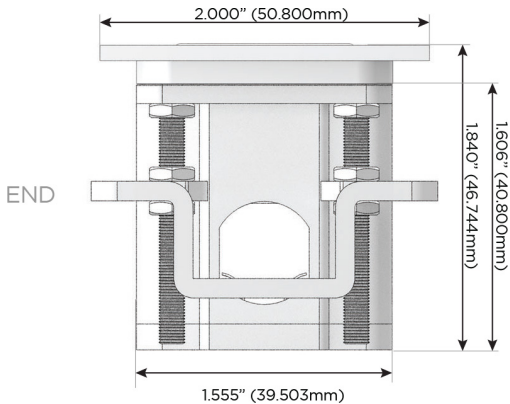

Plug:

Supplied with Low Profile Flat 45° Angle 120 VAC Plug

Optional Standard Straight 120 VAC Plug

Optional Straight 120 VAC Pass-through Plug

- CLEAN, COMPACT DESIGN
- STREAMLINED
- LOW PROFILE
- SIDE-EXITING CORDS
- PLUG & PLAY
- 6' AC CORD & PLUG (FLAT PLUG STANDARD)
- CUSTOMIZABLE CONFIGURATIONS AND FINISHES
- UL LISTED FOR MOUNTING IN FURNITURE
- 15A

M-POWER-4T

AC POWER & DATA CONNECTIVITY SOLUTION

M-POWER-4T-AA66-BRAATP

Specs:

Modules/Ports:

- A** Tamper Resistant AC Receptacle
- 6** CAT 6

Distributed by

Mormax Company, Inc.