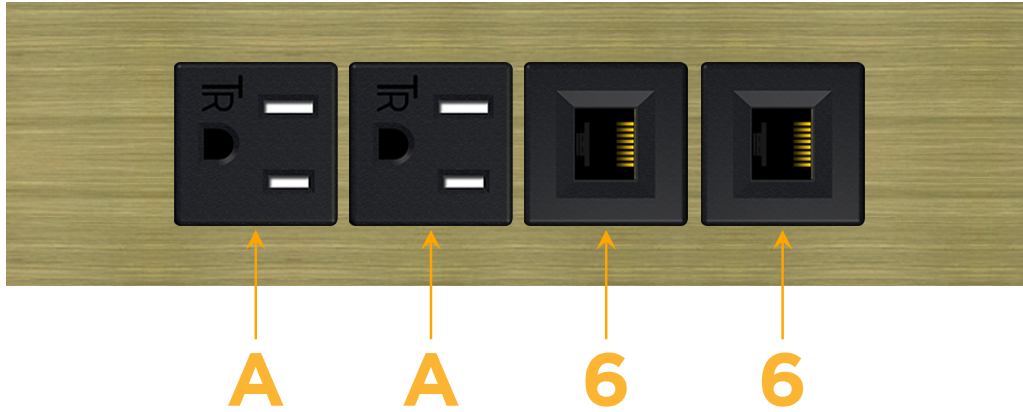

Trim Plate Finish: **BRASS ANTIQUED (ABS)**

Custom Finishes Available

M-POWER-4T-AA66-BRAATP

Features:

Module/Port Options:

- A** Tamper Resistant AC Receptacle
- E** USB-A & USB-C (20W)
- M** Double USB-A (Fast Charging Ports - 18W)
- H** HDMI
- 6** CAT 6
- 12** RJ 12
- X** Switched AC
- Y** 3-Way Switch (Low Voltage)
- V** USB-C (45W High Speed Charging Port)
- S** USB-C (25W High Speed Charging Port)
- R** Switched AC (Rocker Switch)
- D** Dimmer Switch

Plug:

Supplied with Low Profile Flat 45° Angle 120 VAC Plug

Optional Standard Straight 120 VAC Plug

Optional Straight 120 VAC Pass-through Plug

- CLEAN, COMPACT DESIGN
- STREAMLINED
- LOW PROFILE
- SIDE-EXITING CORDS
- PLUG & PLAY
- 6' AC CORD & PLUG (FLAT PLUG STANDARD)
- CUSTOMIZABLE CONFIGURATIONS AND FINISHES
- UL LISTED FOR MOUNTING IN FURNITURE
- 15A

M-POWER-4T

AC POWER & DATA CONNECTIVITY SOLUTION

M-POWER-4T-AA66-BRAATP

Specs:

Modules/Ports:

- A** Tamper Resistant AC Receptacle
- 6** CAT 6

Distributed by

Mormax Company, Inc.