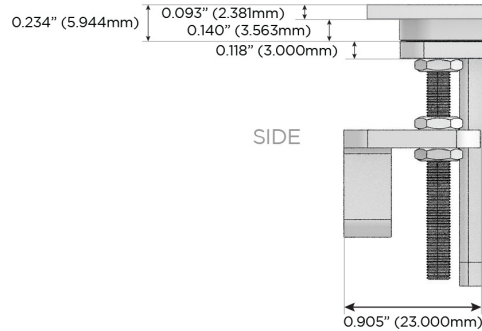

M-POWER-4T

AC POWER & DATA CONNECTIVITY SOLUTION

M-POWER-4T-AA66-BRAATP

Specs:

Modules/Ports:

- A** Tamper Resistant AC Receptacle
- 6** CAT 6

Distributed by

Mormax Company, Inc.