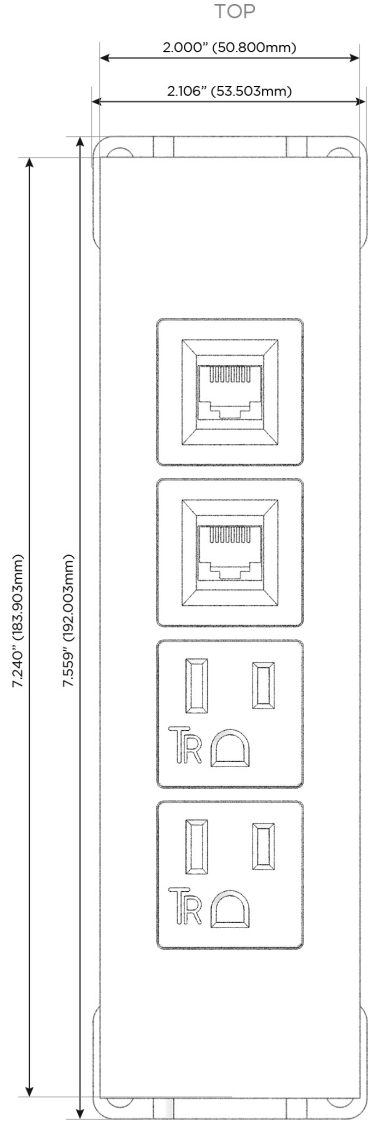

Trim Plate Finish: **BRASS ANTIQUED (ABS)**

Custom Finishes Available

M-POWER-4T-AA66-BRAATP

Features:

Module/Port Options:

- A** Tamper Resistant AC Receptacle
- E** USB-A & USB-C (20W)
- M** Double USB-A (Fast Charging Ports - 18W)
- H** HDMI
- 6** CAT 6
- 12** RJ 12
- X** Switched AC
- Y** 3-Way Switch (Low Voltage)
- V** USB-C (45W High Speed Charging Port)
- S** USB-C (25W High Speed Charging Port)
- R** Switched AC (Rocker Switch)
- D** Dimmer Switch

Plug:

Supplied with Low Profile Flat 45° Angle 120 VAC Plug

Optional Standard Straight 120 VAC Plug

Optional Straight 120 VAC Pass-through Plug

- CLEAN, COMPACT DESIGN
- STREAMLINED
- LOW PROFILE
- SIDE-EXITING CORDS
- PLUG & PLAY
- 6' AC CORD & PLUG (FLAT PLUG STANDARD)
- CUSTOMIZABLE CONFIGURATIONS AND FINISHES
- UL LISTED FOR MOUNTING IN FURNITURE
- 15A

M-POWER-4T

AC POWER & DATA CONNECTIVITY SOLUTION

M-POWER-4T-AA66-BRAATP

Specs:

Modules/Ports:

- A** Tamper Resistant AC Receptacle
- 6** CAT 6

Distributed by

Mormax Company, Inc.