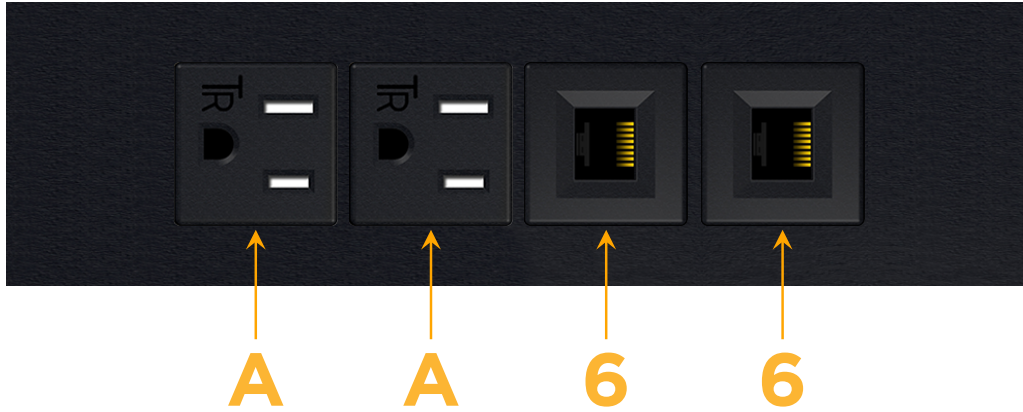

Trim Plate Finish: **SATIN BLACK (ABS)**

Custom Finishes Available

M-POWER-4T-AA66-B2ATP

Features:

**Module/Port Options:**

- A** Tamper Resistant AC Receptacle
- E** USB-A & USB-C (20W)
- M** Double USB-A (Fast Charging Ports - 18W)
- H** HDMI
- 6** CAT 6
- 12** RJ 12
- X** Switched AC
- Y** 3-Way Switch (Low Voltage)
- V** USB-C (45W High Speed Charging Port)
- S** USB-C (25W High Speed Charging Port)
- R** Switched AC (Rocker Switch)
- D** Dimmer Switch

**Plug:**

Supplied with Low Profile Flat 45° Angle 120 VAC Plug

Optional Standard Straight 120 VAC Plug

Optional Straight 120 VAC Pass-through Plug

- CLEAN, COMPACT DESIGN
- STREAMLINED
- LOW PROFILE
- SIDE-EXITING CORDS
- PLUG & PLAY
- 6' AC CORD & PLUG (FLAT PLUG STANDARD)
- CUSTOMIZABLE CONFIGURATIONS AND FINISHES
- UL LISTED FOR MOUNTING IN FURNITURE
- 15A

# M-POWER-4T

AC POWER & DATA CONNECTIVITY SOLUTION

M-POWER-4T-AA66-B2ATP

Specs:

**Modules/Ports:**

- A** Tamper Resistant AC Receptacle
- 6** CAT 6

Distributed by

Mormax Company, Inc.