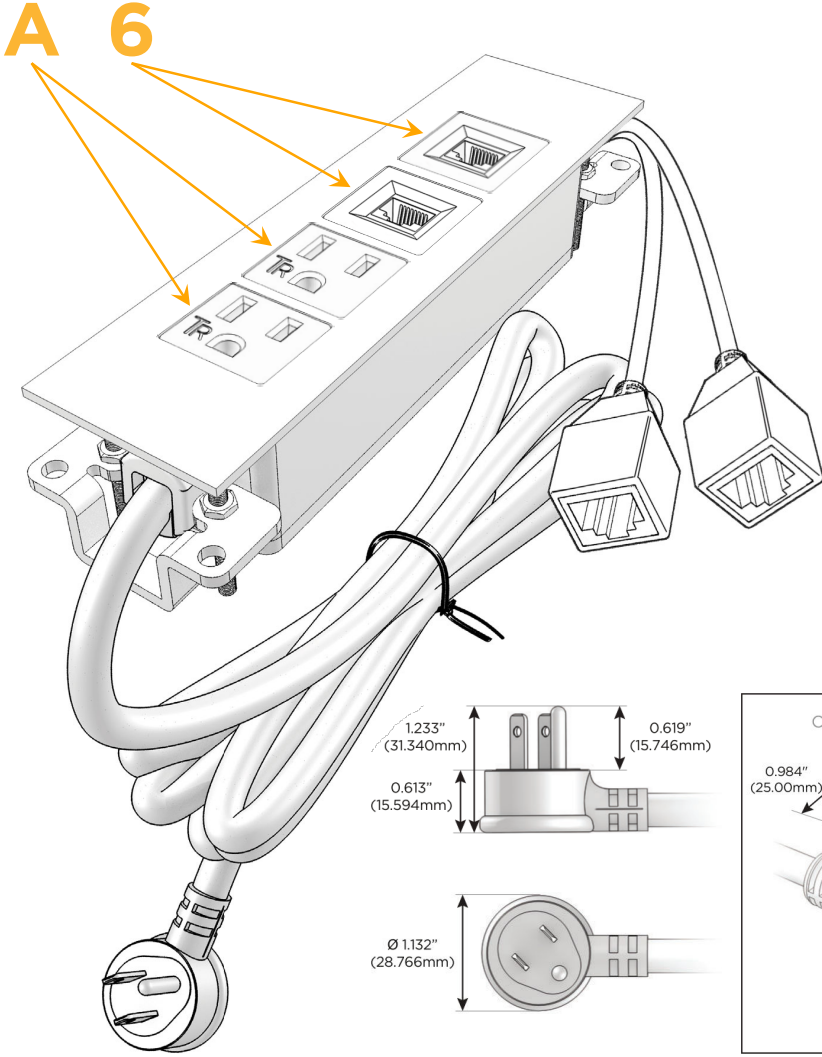

Trim Plate Finish: **SATIN BLACK (ABS)**

Custom Finishes Available

M-POWER-4T-AA66-B2ATP

Features:

**Module/Port Options:**

- A** Tamper Resistant AC Receptacle
- E** USB-A & USB-C (20W)
- M** Double USB-A (Fast Charging Ports - 18W)
- H** HDMI
- 6** CAT 6
- 12** RJ 12
- X** Switched AC
- Y** 3-Way Switch (Low Voltage)
- V** USB-C (45W High Speed Charging Port)
- S** USB-C (25W High Speed Charging Port)
- R** Switched AC (Rocker Switch)
- D** Dimmer Switch

**Plug:**

Supplied with Low Profile Flat 45° Angle 120 VAC Plug

Optional Standard Straight 120 VAC Plug

Optional Straight 120 VAC Pass-through Plug

- CLEAN, COMPACT DESIGN
- STREAMLINED
- LOW PROFILE
- SIDE-EXITING CORDS
- PLUG & PLAY
- 6' AC CORD & PLUG (FLAT PLUG STANDARD)
- CUSTOMIZABLE CONFIGURATIONS AND FINISHES
- UL LISTED FOR MOUNTING IN FURNITURE
- 15A

# M-POWER-4T

AC POWER & DATA CONNECTIVITY SOLUTION

M-POWER-4T-AA66-B2ATP

Specs:

**Modules/Ports:**

- A** Tamper Resistant AC Receptacle
- 6** CAT 6

Distributed by

Mormax Company, Inc.