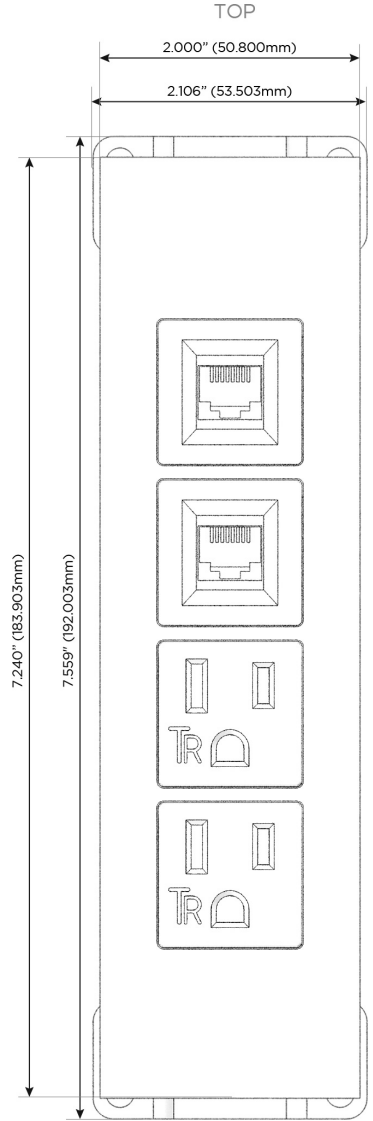

Trim Plate Finish: **SATIN BLACK (ABS)**

Custom Finishes Available

M-POWER-4T-AA66-B2ATP

Features:

**Module/Port Options:**

- A** Tamper Resistant AC Receptacle
- E** USB-A & USB-C (20W)
- M** Double USB-A (Fast Charging Ports - 18W)
- H** HDMI
- 6** CAT 6
- 12** RJ 12
- X** Switched AC
- Y** 3-Way Switch (Low Voltage)
- V** USB-C (45W High Speed Charging Port)
- S** USB-C (25W High Speed Charging Port)
- R** Switched AC (Rocker Switch)
- D** Dimmer Switch

**Plug:**

Supplied with Low Profile Flat 45° Angle 120 VAC Plug

Optional Standard Straight 120 VAC Plug

Optional Straight 120 VAC Pass-through Plug

- CLEAN, COMPACT DESIGN
- STREAMLINED
- LOW PROFILE
- SIDE-EXITING CORDS
- PLUG & PLAY
- 6' AC CORD & PLUG (FLAT PLUG STANDARD)
- CUSTOMIZABLE CONFIGURATIONS AND FINISHES
- UL LISTED FOR MOUNTING IN FURNITURE
- 15A

# M-POWER-4T

AC POWER & DATA CONNECTIVITY SOLUTION

M-POWER-4T-AA66-B2ATP

Specs:

**Modules/Ports:**

- A** Tamper Resistant AC Receptacle
- 6** CAT 6

Distributed by

Mormax Company, Inc.