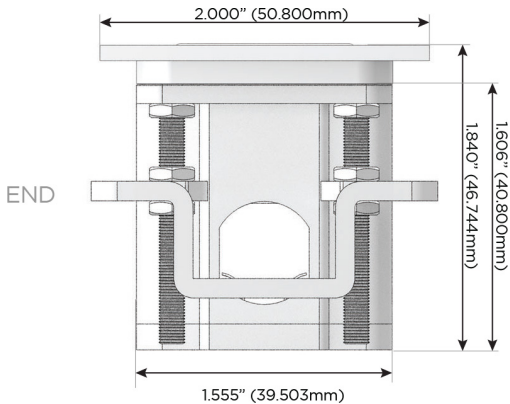

**Plug:**

Supplied with Low Profile Flat 45° Angle 120 VAC Plug

Optional Standard Straight 120 VAC Plug

Optional Straight 120 VAC Pass-through Plug

- CLEAN, COMPACT DESIGN
- STREAMLINED
- LOW PROFILE
- SIDE-EXITING CORDS
- PLUG & PLAY
- 6' AC CORD & PLUG (FLAT PLUG STANDARD)
- CUSTOMIZABLE CONFIGURATIONS AND FINISHES
- UL LISTED FOR MOUNTING IN FURNITURE
- 15A

# M-POWER-4T

AC POWER & DATA CONNECTIVITY SOLUTION

M-POWER-4T-AA66-B2ATP

Specs:

**Modules/Ports:**

- A** Tamper Resistant AC Receptacle
- 6** CAT 6

Distributed by

Mormax Company, Inc.