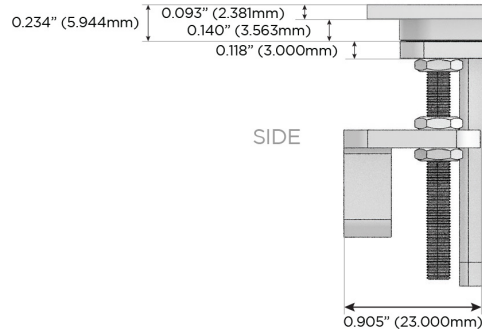

# M-POWER-4T

AC POWER & DATA CONNECTIVITY SOLUTION

M-POWER-4T-AA66-B2ATP

Specs:

**Modules/Ports:**

- A** Tamper Resistant AC Receptacle
- 6** CAT 6

Distributed by

Mormax Company, Inc.