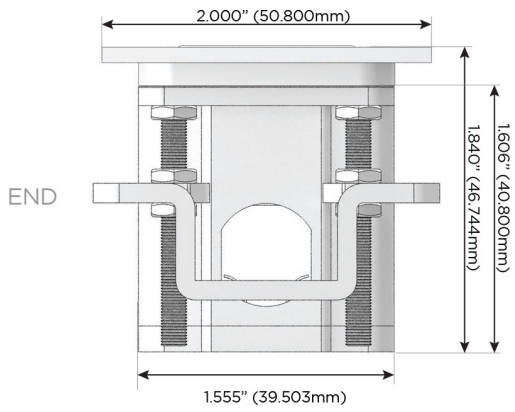

Plug:

Supplied with Low Profile Flat 45° Angle 120 VAC Plug

Optional Standard Straight 120 VAC Plug

Optional Straight 120 VAC Pass-through Plug

- CLEAN, COMPACT DESIGN
- STREAMLINED
- LOW PROFILE
- SIDE-EXITING CORDS
- PLUG & PLAY
- 6' AC CORD & PLUG (FLAT PLUG STANDARD)
- CUSTOMIZABLE CONFIGURATIONS AND FINISHES
- UL LISTED FOR MOUNTING IN FURNITURE
- 15A

M-POWER-4T

AC POWER & DATA CONNECTIVITY SOLUTION

M-POWER-4T-AA66-APATP

Specs:

Modules/Ports:

A Tamper Resistant AC Receptacle

6 CAT 6

Distributed by