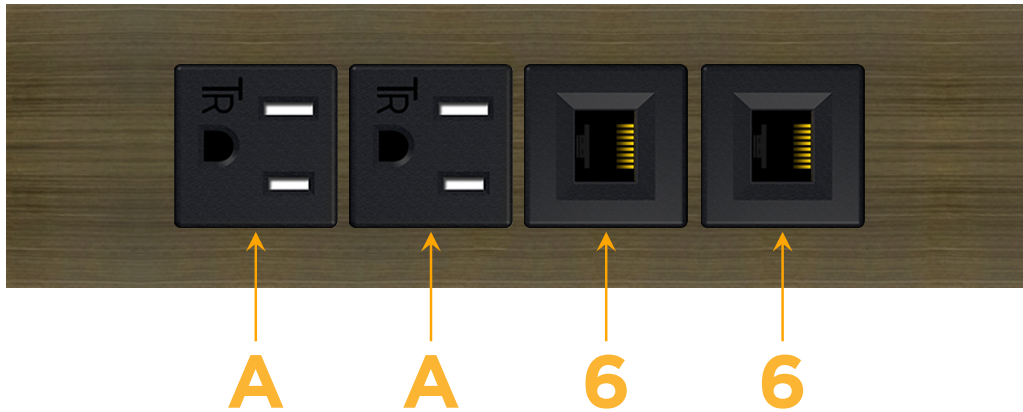

Trim Plate Finish: **SPECIAL ANTIQUE BRONZE (ABS)**

Custom Finishes Available

M-POWER-4T-AA66-APATP

Features:

Module/Port Options:

- A** Tamper Resistant AC Receptacle
- E** USB-A & USB-C (20W)
- M** Double USB-A (Fast Charging Ports - 18W)
- H** HDMI
- 6** CAT 6
- 12** RJ 12
- X** Switched AC
- Y** 3-Way Switch (Low Voltage)
- V** USB-C (45W High Speed Charging Port)
- S** USB-C (25W High Speed Charging Port)
- R** Switched AC (Rocker Switch)
- D** Dimmer Switch

Plug:

Supplied with Low Profile Flat 45° Angle 120 VAC Plug

Optional Standard Straight 120 VAC Plug

Optional Straight 120 VAC Pass-through Plug

- CLEAN, COMPACT DESIGN
- STREAMLINED
- LOW PROFILE
- SIDE-EXITING CORDS
- PLUG & PLAY
- 6' AC CORD & PLUG (FLAT PLUG STANDARD)
- CUSTOMIZABLE CONFIGURATIONS AND FINISHES
- UL LISTED FOR MOUNTING IN FURNITURE
- 15A

M-POWER-4T

AC POWER & DATA CONNECTIVITY SOLUTION

M-POWER-4T-AA66-APATP

Specs:

Modules/Ports:

A Tamper Resistant AC Receptacle

6 CAT 6

Distributed by