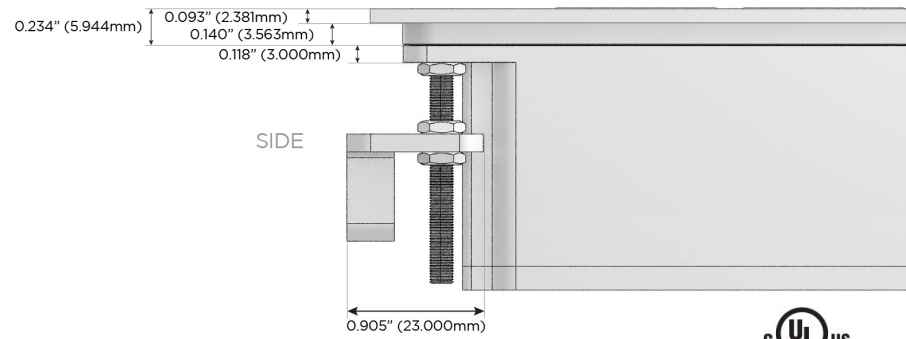

M-POWER-4T

AC POWER & DATA CONNECTIVITY SOLUTION

M-POWER-4T-AA66-APATP

Specs:

Modules/Ports:

A Tamper Resistant AC Receptacle

6 CAT 6

Distributed by