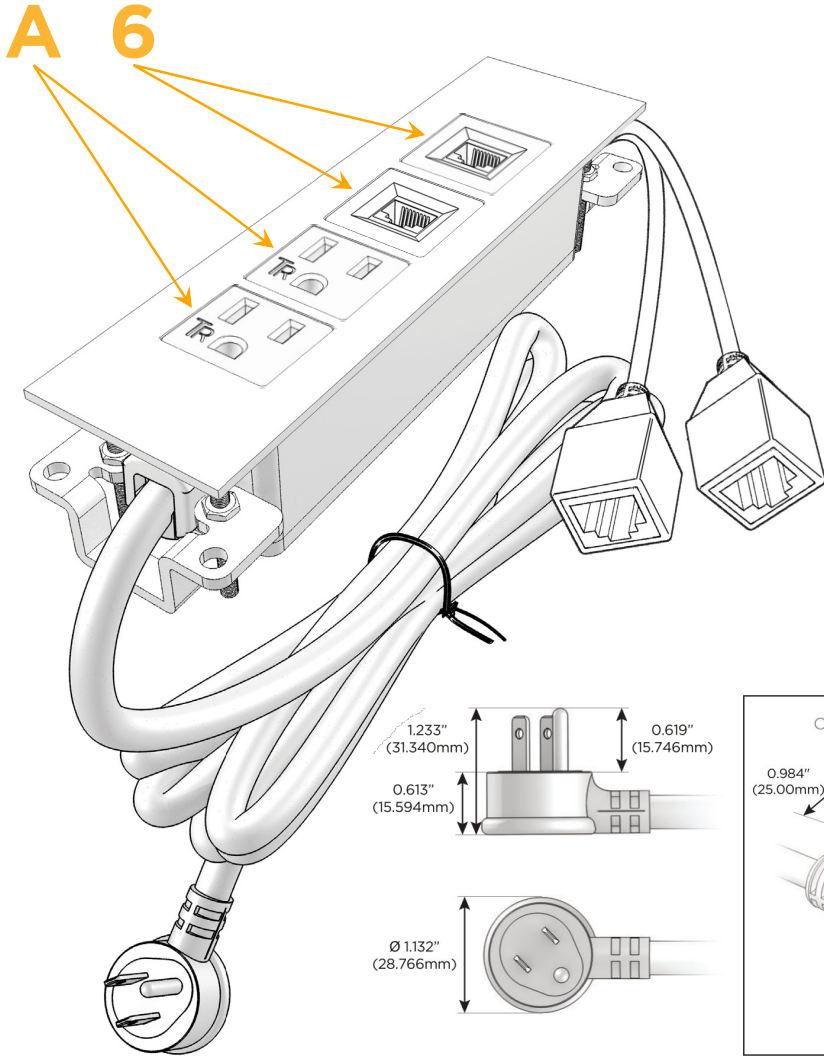

Trim Plate Finish: **SPECIAL ANTIQUE BRONZE (ABS)**

Custom Finishes Available

M-POWER-4T-AA66-APATP

Features:

Module/Port Options:

- A** Tamper Resistant AC Receptacle
- E** USB-A & USB-C (20W)
- M** Double USB-A (Fast Charging Ports - 18W)
- H** HDMI
- 6** CAT 6
- 12** RJ 12
- X** Switched AC
- Y** 3-Way Switch (Low Voltage)
- V** USB-C (45W High Speed Charging Port)
- S** USB-C (25W High Speed Charging Port)
- R** Switched AC (Rocker Switch)
- D** Dimmer Switch

Plug:

Supplied with Low Profile Flat 45° Angle 120 VAC Plug

Optional Standard Straight 120 VAC Plug

Optional Straight 120 VAC Pass-through Plug

- CLEAN, COMPACT DESIGN
- STREAMLINED
- LOW PROFILE
- SIDE-EXITING CORDS
- PLUG & PLAY
- 6' AC CORD & PLUG (FLAT PLUG STANDARD)
- CUSTOMIZABLE CONFIGURATIONS AND FINISHES
- UL LISTED FOR MOUNTING IN FURNITURE
- 15A

M-POWER-4T

AC POWER & DATA CONNECTIVITY SOLUTION

M-POWER-4T-AA66-APATP

Specs:

Modules/Ports:

A Tamper Resistant AC Receptacle

6 CAT 6

Distributed by