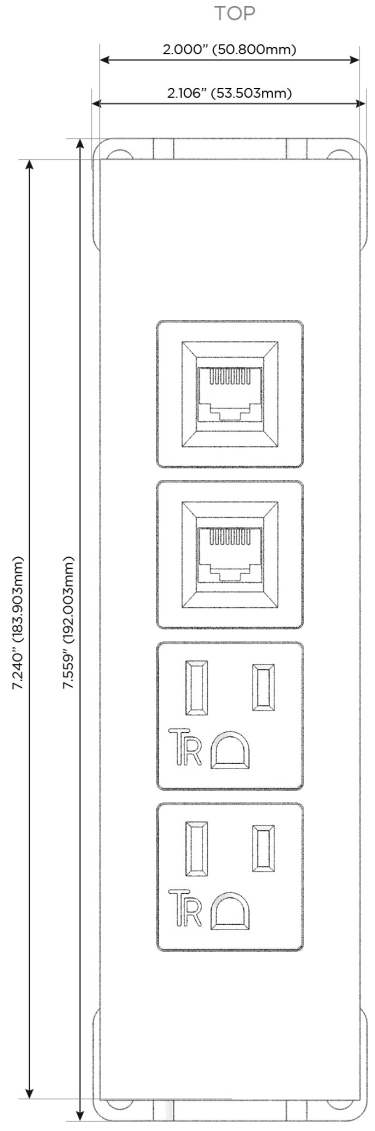

Trim Plate Finish: **SPECIAL ANTIQUE BRONZE (ABS)**

Custom Finishes Available

M-POWER-4T-AA66-APATP

Features:

Module/Port Options:

- A** Tamper Resistant AC Receptacle
- E** USB-A & USB-C (20W)
- M** Double USB-A (Fast Charging Ports - 18W)
- H** HDMI
- 6** CAT 6
- 12** RJ 12
- X** Switched AC
- Y** 3-Way Switch (Low Voltage)
- V** USB-C (45W High Speed Charging Port)
- S** USB-C (25W High Speed Charging Port)
- R** Switched AC (Rocker Switch)
- D** Dimmer Switch

Plug:

Supplied with Low Profile Flat 45° Angle 120 VAC Plug

Optional Standard Straight 120 VAC Plug

Optional Straight 120 VAC Pass-through Plug

- CLEAN, COMPACT DESIGN
- STREAMLINED
- LOW PROFILE
- SIDE-EXITING CORDS
- PLUG & PLAY
- 6' AC CORD & PLUG (FLAT PLUG STANDARD)
- CUSTOMIZABLE CONFIGURATIONS AND FINISHES
- UL LISTED FOR MOUNTING IN FURNITURE
- 15A

M-POWER-4T

AC POWER & DATA CONNECTIVITY SOLUTION

M-POWER-4T-AA66-APATP

Specs:

Modules/Ports:

A Tamper Resistant AC Receptacle

6 CAT 6

Distributed by