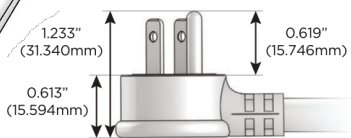

M-POWER-4T

AC POWER & DATA CONNECTIVITY SOLUTION

M-POWER-4T-AA66-APATP

Specs:

Modules/Ports:

A Tamper Resistant AC Receptacle

6 CAT 6

Distributed by