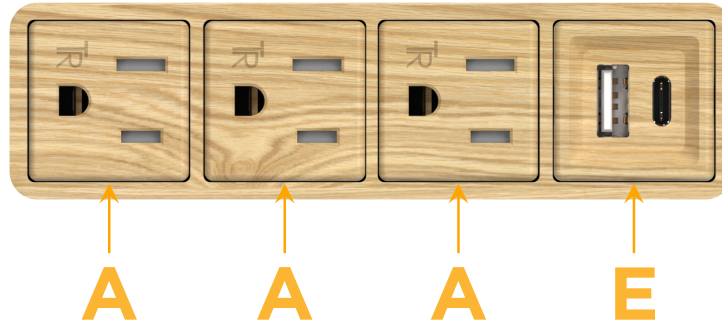

M-POWER-4T

AC POWER & DATA CONNECTIVITY SOLUTION

M-POWER-4TWK-AAAE-WKAB

Distributed by

Mormax Company, Inc.

8 Westchester Plaza

Elmsford, NY 10523

914-699-0101

sales@mormax.com

mormax.com

Metro Light & Power's line of power & data solutions offers sophisticated design elements combined with greater ease of installation. Streamlined and low-profile, enhanced by side-exiting cords, our outlets advance the industry with their cutting edge look and feel. We believe flexibility is key, and we provide a variety of mounting options, including the ability to mount in limited spaces. Our outlets are available in many finishes and configurations, in addition to a custom color and finish capability for our clients.

Bezel Finish: **OMNIGRAPHIC™ WHITE OAK (ABS)**

Custom Finishes Available M-POWER-4TWK-AAAE-WKAB

Features:

Module/Port Options:

- **A** Tamper Resistant AC Receptacle
- **E** USB-A & USB-C (20W)
- **M** Double USB-A (Fast Charging Ports - 18W)
- **H** HDMI
- **6** CAT 6
- **12** RJ 12
- **X** Switched AC
- **Y** 3-Way Switch (Low Voltage)
- **V** USB-C (45W High Speed Charging Port)
- **S** USB-C (25W High Speed Charging Port)
- **R** Switched AC (Rocker Switch)
- **D** Dimmer Switch

Plug:

Supplied with Low Profile Flat 45° Angle 120 VAC Plug

Optional Standard Straight 120 VAC Plug

Optional Straight 120 VAC Pass-through Plug

- CLEAN, COMPACT DESIGN
- STREAMLINED
- LOW PROFILE
- SIDE-EXITING CORDS
- PLUG & PLAY
- 6' AC CORD & PLUG (FLAT PLUG STANDARD)
- CUSTOMIZABLE CONFIGURATIONS AND FINISHES
- UL LISTED FOR MOUNTING IN FURNITURE
- 15A