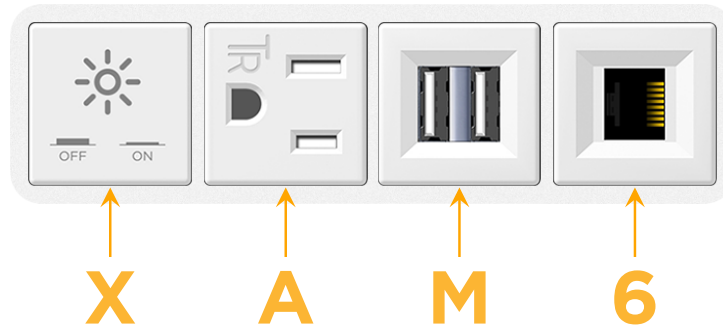

Bezel Finish: **WHITE (STEEL)**

Custom Finishes Available M-POWER-4TW-XAM6-WB

Features:

Module/Port Options:

- A** Tamper Resistant AC Receptacle
- E** USB-A & USB-C (20W)
- M** Double USB-A (Fast Charging Ports - 18W)
- H** HDMI
- 6** CAT 6
- 12** RJ 12
- X** Switched AC
- Y** 3-Way Switch (Low Voltage)
- V** USB-C (45W High Speed Charging Port)
- S** USB-C (25W High Speed Charging Port)
- R** Switched AC (Rocker Switch)
- D** Dimmer Switch

Plug:

Supplied with Low Profile Flat 45° Angle 120 VAC Plug

Optional Standard Straight 120 VAC Plug

Optional Straight 120 VAC Pass-through Plug

- CLEAN, COMPACT DESIGN
- STREAMLINED
- LOW PROFILE
- SIDE-EXITING CORDS
- PLUG & PLAY
- 6' AC CORD & PLUG (FLAT PLUG STANDARD)
- CUSTOMIZABLE CONFIGURATIONS AND FINISHES
- UL LISTED FOR MOUNTING IN FURNITURE
- 15A

M-POWER-4T

AC POWER & DATA CONNECTIVITY SOLUTION

M-POWER-4TW-XAM6-WB

Specs:

Modules/Ports:

- X** Switched AC
- A** Tamper Resistant AC Receptacle
- M** Double USB-A (Fast Charging Ports - 18W)
- 6** CAT 6

X A M 6