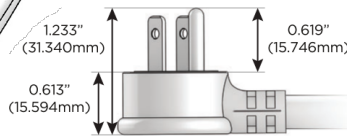

Plug:

Supplied with Low Profile Flat 45° Angle 120 VAC Plug

Optional Standard Straight 120 VAC Plug

Optional Straight 120 VAC Pass-through Plug

- CLEAN, COMPACT DESIGN
- STREAMLINED
- LOW PROFILE
- SIDE-EXITING CORDS
- PLUG & PLAY
- 6' AC CORD & PLUG (FLAT PLUG STANDARD)
- CUSTOMIZABLE CONFIGURATIONS AND FINISHES
- UL LISTED FOR MOUNTING IN FURNITURE
- 15A

M-POWER-4T

AC POWER & DATA CONNECTIVITY SOLUTION

M-POWER-4TW-XAM6-WB

Specs:

Modules/Ports:

- X** Switched AC
- A** Tamper Resistant AC Receptacle
- M** Double USB-A (Fast Charging Ports - 18W)
- 6** CAT 6

X A M 6