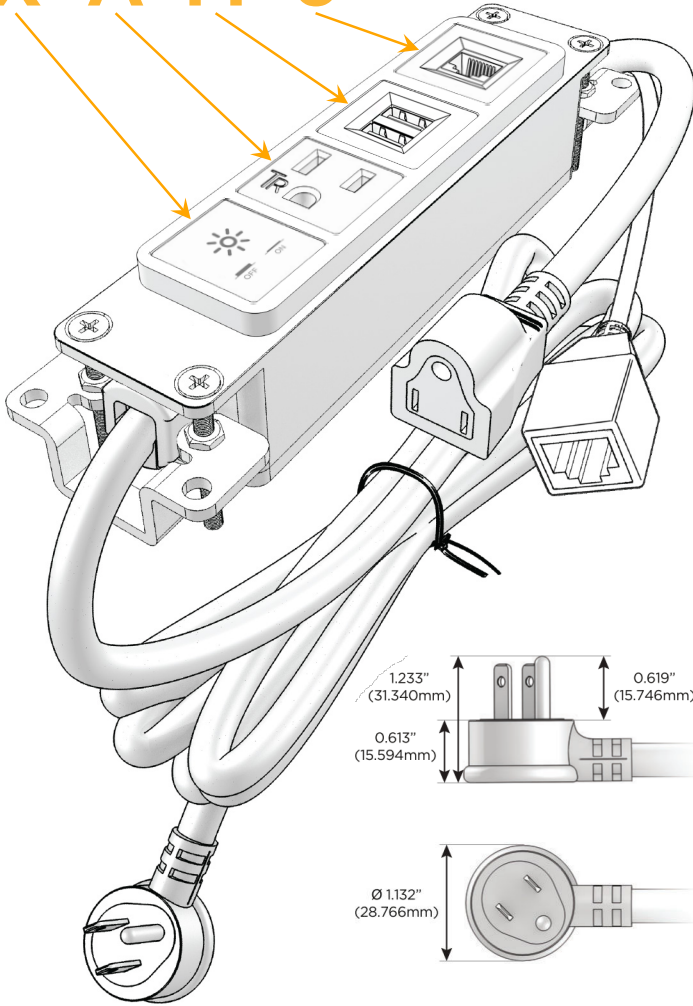

Bezel Finish: **WHITE (STEEL)**

Custom Finishes Available M-POWER-4TW-XAM6-WB

Features:

Module/Port Options:

- A** Tamper Resistant AC Receptacle
- E** USB-A & USB-C (20W)
- M** Double USB-A (Fast Charging Ports - 18W)
- H** HDMI
- 6** CAT 6
- 12** RJ 12
- X** Switched AC
- Y** 3-Way Switch (Low Voltage)
- V** USB-C (45W High Speed Charging Port)
- S** USB-C (25W High Speed Charging Port)
- R** Switched AC (Rocker Switch)
- D** Dimmer Switch

Plug:

Supplied with Low Profile Flat 45° Angle 120 VAC Plug

Optional Standard Straight 120 VAC Plug

Optional Straight 120 VAC Pass-through Plug

- CLEAN, COMPACT DESIGN
- STREAMLINED
- LOW PROFILE
- SIDE-EXITING CORDS
- PLUG & PLAY
- 6' AC CORD & PLUG (FLAT PLUG STANDARD)
- CUSTOMIZABLE CONFIGURATIONS AND FINISHES
- UL LISTED FOR MOUNTING IN FURNITURE
- 15A

M-POWER-4T

AC POWER & DATA CONNECTIVITY SOLUTION

M-POWER-4TW-XAM6-WB

Specs:

Modules/Ports:

- X** Switched AC
- A** Tamper Resistant AC Receptacle
- M** Double USB-A (Fast Charging Ports - 18W)
- 6** CAT 6

X A M 6