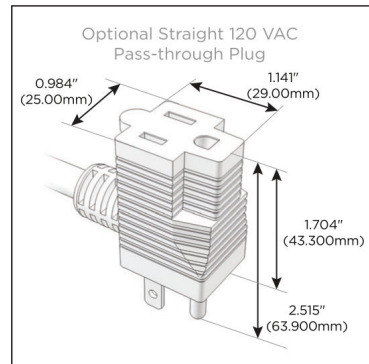

M-POWER-4T

AC POWER & DATA CONNECTIVITY SOLUTION

M-POWER-4TW-XAM6-SS8B

Specs:

Modules/Ports:

- **X** Switched AC
- **A** Tamper Resistant AC Receptacle
- **M** Double USB-A (Fast Charging Ports - 18W)
- **6** CAT 6

X A M 6

Distributed by

Mormax Company, Inc.

8 Westchester Plaza

Elmsford, NY 10523

914-699-0101

sales@mormax.com

mormax.com