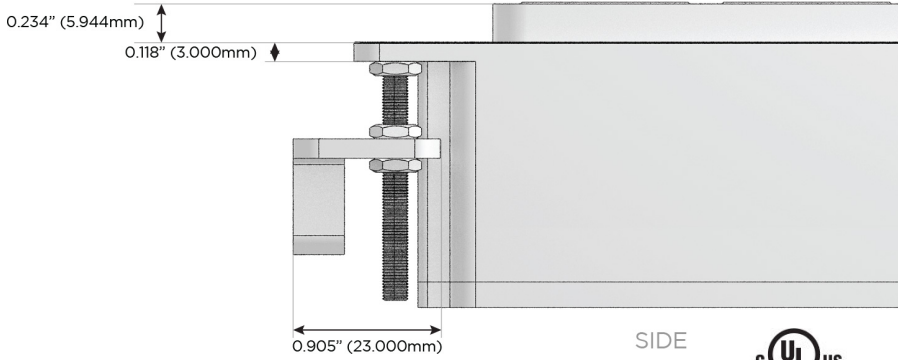

M-POWER-4T

AC POWER & DATA CONNECTIVITY SOLUTION

M-POWER-4TW-XAM6-SS8B

Specs:

Modules/Ports:

- **X** Switched AC
- **A** Tamper Resistant AC Receptacle
- **M** Double USB-A (Fast Charging Ports - 18W)
- **6** CAT 6

X A M 6

Distributed by

Mormax Company, Inc.

8 Westchester Plaza

Elmsford, NY 10523

914-699-0101

sales@mormax.com

mormax.com