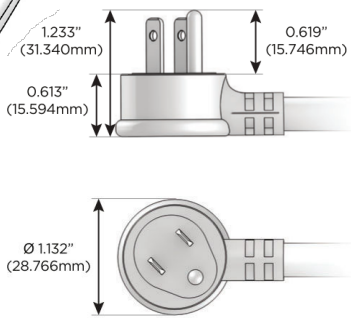

M-POWER-4T

AC POWER & DATA CONNECTIVITY SOLUTION

M-POWER-4TW-XAM6-SS8B

Specs:

Modules/Ports:

- **X** Switched AC
- **A** Tamper Resistant AC Receptacle
- **M** Double USB-A (Fast Charging Ports - 18W)
- **6** CAT 6

X A M 6

Distributed by

Mormax Company, Inc.

8 Westchester Plaza

Elmsford, NY 10523

914-699-0101

sales@mormax.com

mormax.com