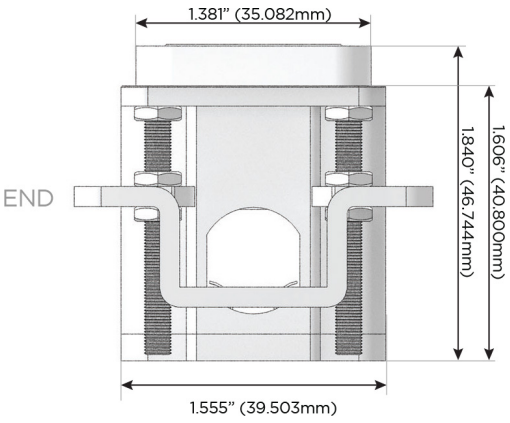

M-POWER-4T

AC POWER & DATA CONNECTIVITY SOLUTION

M-POWER-4TW-XAM6-SS8B

Specs:

Modules/Ports:

- **X** Switched AC
- **A** Tamper Resistant AC Receptacle
- **M** Double USB-A (Fast Charging Ports - 18W)
- **6** CAT 6

X A M 6

Distributed by

Mormax Company, Inc.

8 Westchester Plaza

Elmsford, NY 10523

914-699-0101

sales@mormax.com

mormax.com