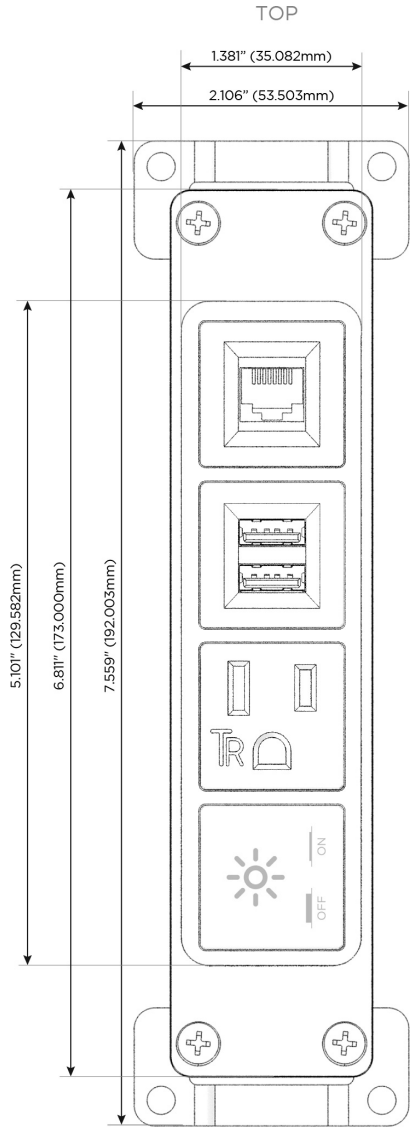

M-POWER-4T

AC POWER & DATA CONNECTIVITY SOLUTION

M-POWER-4TW-XAM6-SS8B

Specs:

Modules/Ports:

- **X** Switched AC
- **A** Tamper Resistant AC Receptacle
- **M** Double USB-A (Fast Charging Ports - 18W)
- **6** CAT 6

X A M 6

Distributed by

Mormax Company, Inc.

8 Westchester Plaza

Elmsford, NY 10523

914-699-0101

sales@mormax.com

mormax.com