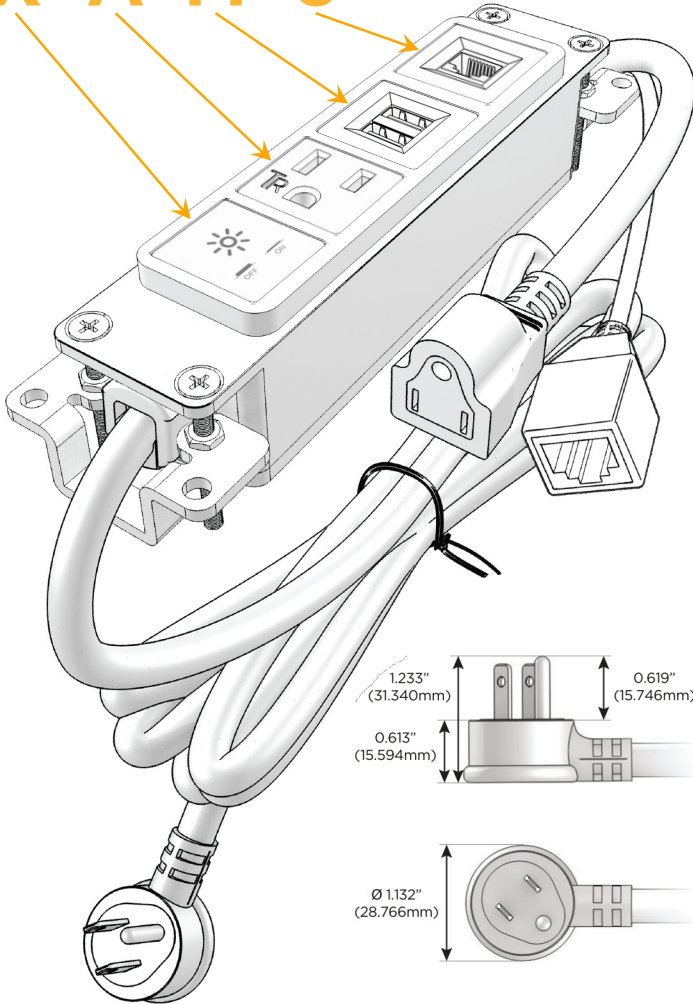

M-POWER-4T

AC POWER & DATA CONNECTIVITY SOLUTION

M-POWER-4TW-XAM6-SS8B

Specs:

Modules/Ports:

- **X** Switched AC
- **A** Tamper Resistant AC Receptacle
- **M** Double USB-A (Fast Charging Ports - 18W)
- **6** CAT 6

X A M 6

Distributed by

Mormax Company, Inc.

8 Westchester Plaza

Elmsford, NY 10523

914-699-0101

sales@mormax.com

mormax.com