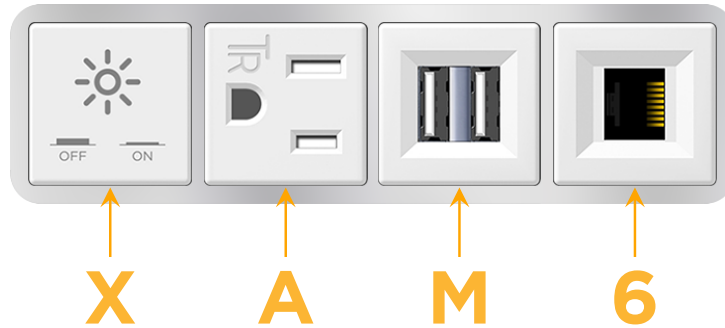

sales@mormax.com

mormax.com

Metro Light & Power's line of power & data solutions offers sophisticated design elements combined with greater ease of installation. Streamlined and low-profile, enhanced by side-exiting cords, our outlets advance the industry with their cutting edge look and feel. We believe flexibility is key, and we provide a variety of mounting options, including the ability to mount in limited spaces. Our outlets are available in many finishes and configurations, in addition to a custom color and finish capability for our clients.

Bezel Finish: **STAINLESS STEEL MIRROR FINISH**

Custom Finishes Available M-POWER-4TW-XAM6-SS8B

Features:

Module/Port Options:

- A** Tamper Resistant AC Receptacle
- E** USB-A & USB-C (20W)
- M** Double USB-A (Fast Charging Ports - 18W)
- H** HDMI
- 6** CAT 6
- 12** RJ 12
- X** Switched AC
- Y** 3-Way Switch (Low Voltage)
- V** USB-C (45W High Speed Charging Port)
- S** USB-C (25W High Speed Charging Port)
- R** Switched AC (Rocker Switch)
- D** Dimmer Switch

Plug:

Supplied with Low Profile Flat 45° Angle 120 VAC Plug

Optional Standard Straight 120 VAC Plug

Optional Straight 120 VAC Pass-through Plug

- CLEAN, COMPACT DESIGN
- STREAMLINED
- LOW PROFILE
- SIDE-EXITING CORDS
- PLUG & PLAY
- 6' AC CORD & PLUG (FLAT PLUG STANDARD)
- CUSTOMIZABLE CONFIGURATIONS AND FINISHES
- UL LISTED FOR MOUNTING IN FURNITURE
- 15A

M-POWER-4T

AC POWER & DATA CONNECTIVITY SOLUTION

M-POWER-4TW-XAM6-SS8B

Specs:

Modules/Ports:

- X** Switched AC
- A** Tamper Resistant AC Receptacle
- M** Double USB-A (Fast Charging Ports - 18W)
- 6** CAT 6