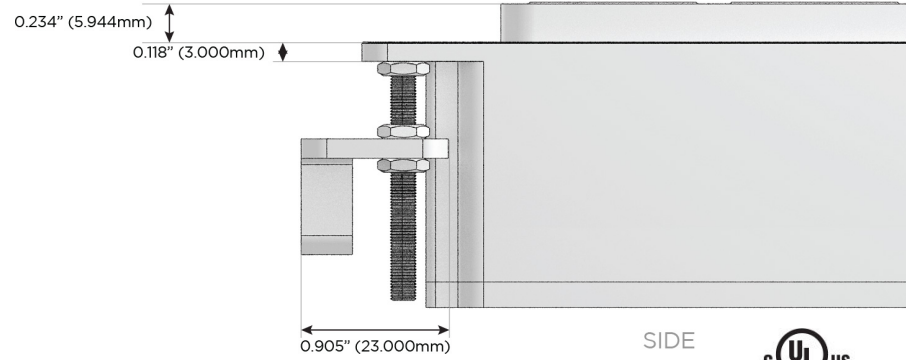

M-POWER-4T

AC POWER & DATA CONNECTIVITY SOLUTION

M-POWER-4TW-XAM6-SS4B

Specs:

Modules/Ports:

- **X** Switched AC
- **A** Tamper Resistant AC Receptacle
- **M** Double USB-A (Fast Charging Ports - 18W)
- **6** CAT 6

X A M 6

Distributed by

Mormax Company, Inc.

8 Westchester Plaza

Elmsford, NY 10523

914-699-0101

sales@mormax.com

mormax.com