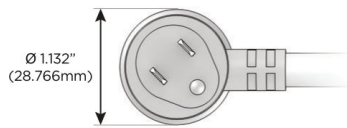

M-POWER-4T

AC POWER & DATA CONNECTIVITY SOLUTION

M-POWER-4TW-XAM6-SS4B

Specs:

Modules/Ports:

- **X** Switched AC
- **A** Tamper Resistant AC Receptacle
- **M** Double USB-A (Fast Charging Ports - 18W)
- **6** CAT 6

X A M 6