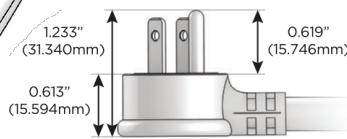

M-POWER-4T

AC POWER & DATA CONNECTIVITY SOLUTION

M-POWER-4TW-XAM6-SS4B

Specs:

Modules/Ports:

- **X** Switched AC
- **A** Tamper Resistant AC Receptacle
- **M** Double USB-A (Fast Charging Ports - 18W)
- **6** CAT 6

X A M 6