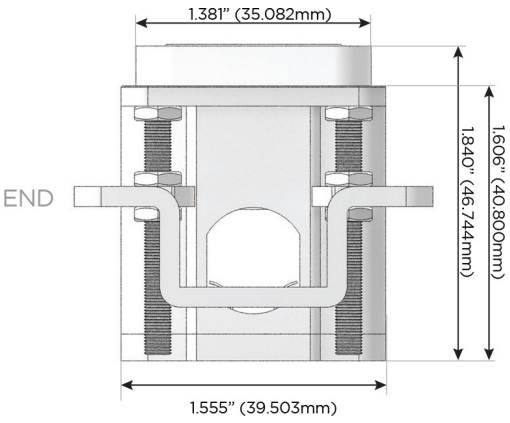

M-POWER-4T

AC POWER & DATA CONNECTIVITY SOLUTION

M-POWER-4TW-XAM6-SS4B

Specs:

Modules/Ports:

- **X** Switched AC
- **A** Tamper Resistant AC Receptacle
- **M** Double USB-A (Fast Charging Ports - 18W)
- **6** CAT 6

X A M 6

Distributed by

Mormax Company, Inc.

8 Westchester Plaza

Elmsford, NY 10523

914-699-0101

sales@mormax.com

mormax.com