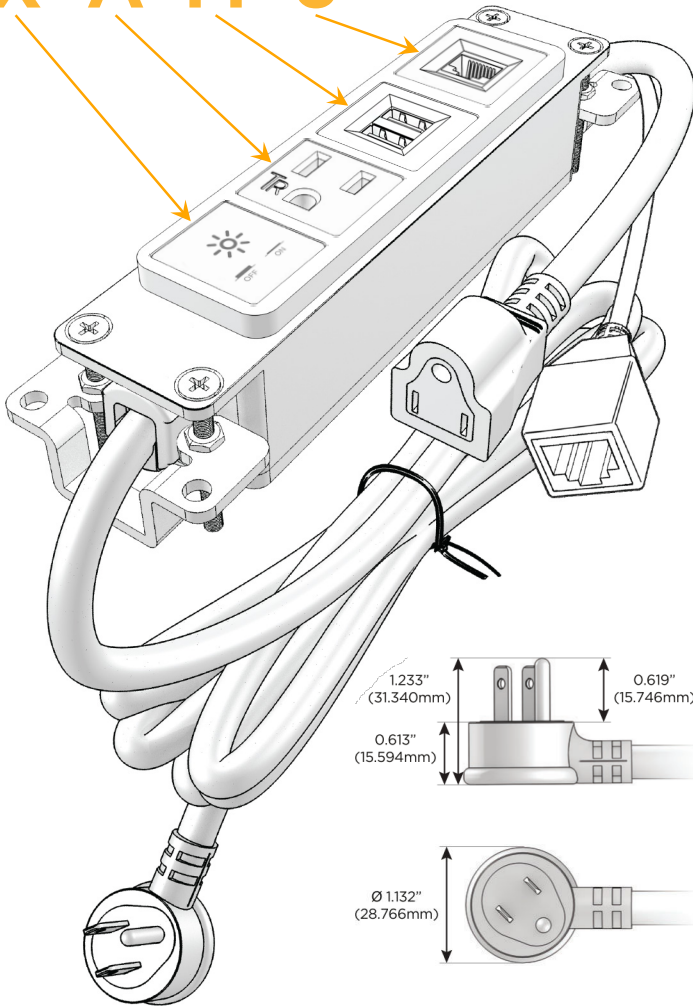

M-POWER-4T

AC POWER & DATA CONNECTIVITY SOLUTION

M-POWER-4TW-XAM6-SS4B

Specs:

Modules/Ports:

- **X** Switched AC
- **A** Tamper Resistant AC Receptacle
- **M** Double USB-A (Fast Charging Ports - 18W)
- **6** CAT 6

X A M 6

Distributed by

Mormax Company, Inc.

8 Westchester Plaza

Elmsford, NY 10523

914-699-0101

sales@mormax.com

mormax.com