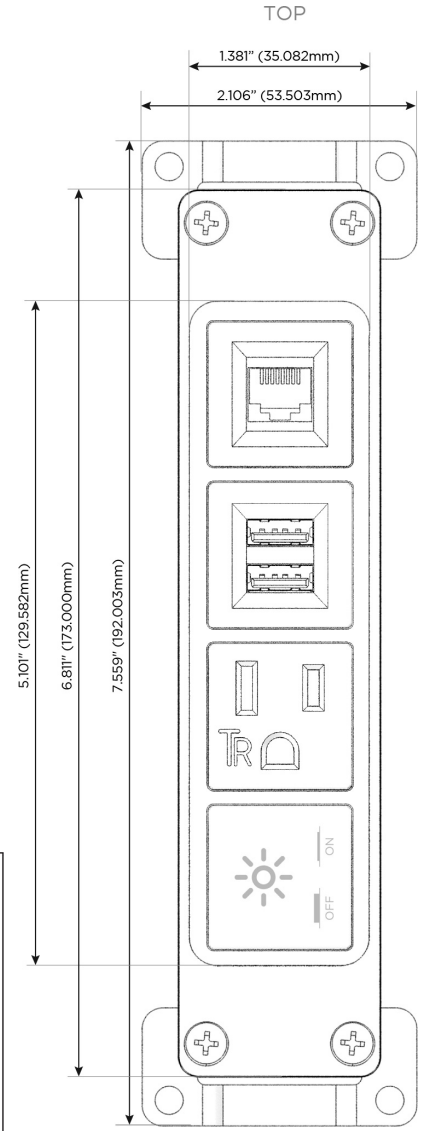

M-POWER-4T

AC POWER & DATA CONNECTIVITY SOLUTION

M-POWER-4TW-XAM6-SS4B

Specs:

Modules/Ports:

- **X** Switched AC
- **A** Tamper Resistant AC Receptacle
- **M** Double USB-A (Fast Charging Ports - 18W)
- **6** CAT 6

X A M 6

Distributed by

Mormax Company, Inc.

8 Westchester Plaza

Elmsford, NY 10523

914-699-0101

sales@mormax.com

mormax.com