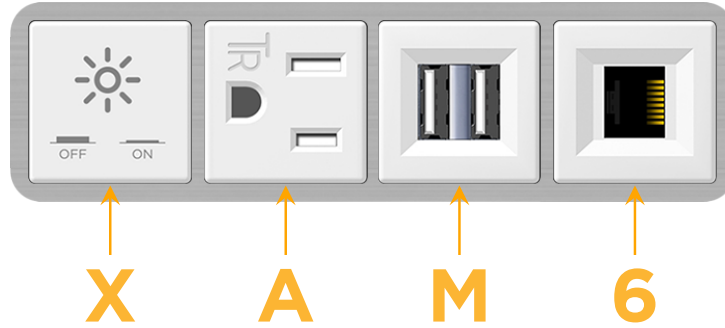

sales@mormax.com

mormax.com

Metro Light & Power's line of power & data solutions offers sophisticated design elements combined with greater ease of installation. Streamlined and low-profile, enhanced by side-exiting cords, our outlets advance the industry with their cutting edge look and feel. We believe flexibility is key, and we provide a variety of mounting options, including the ability to mount in limited spaces. Our outlets are available in many finishes and configurations, in addition to a custom color and finish capability for our clients.

Bezel Finish: **STAINLESS STEEL BRUSHED**

Custom Finishes Available M-POWER-4TW-XAM6-SS4B

Features:

Module/Port Options:

- A** Tamper Resistant AC Receptacle
- E** USB-A & USB-C (20W)
- M** Double USB-A (Fast Charging Ports - 18W)
- H** HDMI
- 6** CAT 6
- 12** RJ 12
- X** Switched AC
- Y** 3-Way Switch (Low Voltage)
- V** USB-C (45W High Speed Charging Port)
- S** USB-C (25W High Speed Charging Port)
- R** Switched AC (Rocker Switch)
- D** Dimmer Switch

Plug:

Supplied with Low Profile Flat 45° Angle 120 VAC Plug

Optional Standard Straight 120 VAC Plug

Optional Straight 120 VAC Pass-through Plug

- CLEAN, COMPACT DESIGN
- STREAMLINED
- LOW PROFILE
- SIDE-EXITING CORDS
- PLUG & PLAY
- 6' AC CORD & PLUG (FLAT PLUG STANDARD)
- CUSTOMIZABLE CONFIGURATIONS AND FINISHES
- UL LISTED FOR MOUNTING IN FURNITURE
- 15A

M-POWER-4T

AC POWER & DATA CONNECTIVITY SOLUTION

M-POWER-4TW-XAM6-SS4B

Specs:

Modules/Ports:

- X** Switched AC
- A** Tamper Resistant AC Receptacle
- M** Double USB-A (Fast Charging Ports - 18W)
- 6** CAT 6