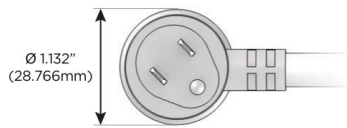

M-POWER-4T

AC POWER & DATA CONNECTIVITY SOLUTION

M-POWER-4TW-XAM6-SS4AB

Specs:

Modules/Ports:

- **X** Switched AC
- **A** Tamper Resistant AC Receptacle
- **M** Double USB-A (Fast Charging Ports - 18W)
- **6** CAT 6

X A M 6