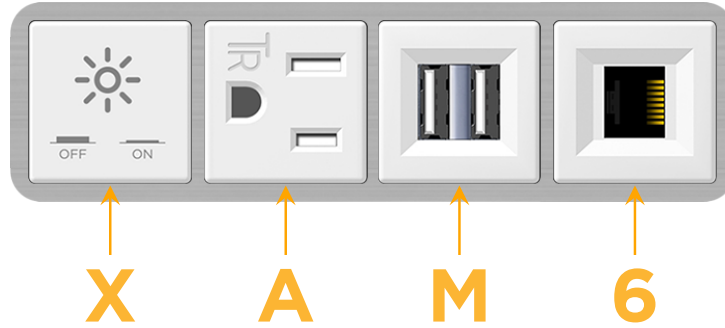

sales@mormax.com

mormax.com

Metro Light & Power's line of power & data solutions offers sophisticated design elements combined with greater ease of installation. Streamlined and low-profile, enhanced by side-exiting cords, our outlets advance the industry with their cutting edge look and feel. We believe flexibility is key, and we provide a variety of mounting options, including the ability to mount in limited spaces. Our outlets are available in many finishes and configurations, in addition to a custom color and finish capability for our clients.

Bezel Finish: **BRUSHED STAINLESS (ABS)**

Custom Finishes Available M-POWER-4TW-XAM6-SS4AB

Features:

Module/Port Options:

- A** Tamper Resistant AC Receptacle
- E** USB-A & USB-C (20W)
- M** Double USB-A (Fast Charging Ports - 18W)
- H** HDMI
- 6** CAT 6
- 12** RJ 12
- X** Switched AC
- Y** 3-Way Switch (Low Voltage)
- V** USB-C (45W High Speed Charging Port)
- S** USB-C (25W High Speed Charging Port)
- R** Switched AC (Rocker Switch)
- D** Dimmer Switch

Plug:

Supplied with Low Profile Flat 45° Angle 120 VAC Plug

Optional Standard Straight 120 VAC Plug

Optional Straight 120 VAC Pass-through Plug

- CLEAN, COMPACT DESIGN
- STREAMLINED
- LOW PROFILE
- SIDE-EXITING CORDS
- PLUG & PLAY
- 6' AC CORD & PLUG (FLAT PLUG STANDARD)
- CUSTOMIZABLE CONFIGURATIONS AND FINISHES
- UL LISTED FOR MOUNTING IN FURNITURE
- 15A

M-POWER-4T

AC POWER & DATA CONNECTIVITY SOLUTION

M-POWER-4TW-XAM6-SS4AB

Specs:

Modules/Ports:

- X** Switched AC
- A** Tamper Resistant AC Receptacle
- M** Double USB-A (Fast Charging Ports - 18W)
- 6** CAT 6