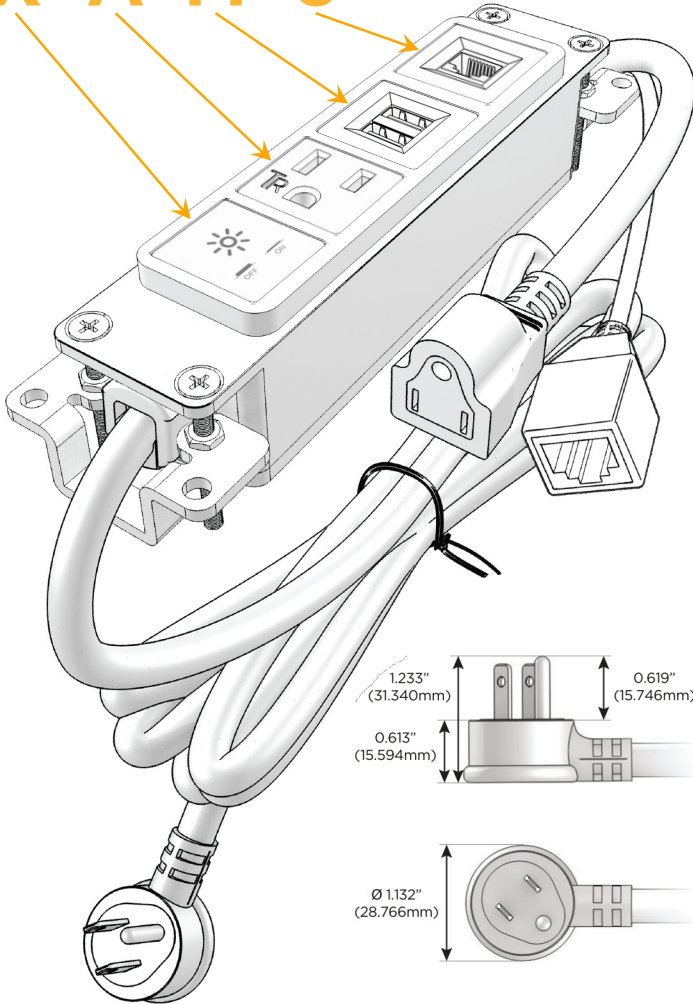

M-POWER-4T

AC POWER & DATA CONNECTIVITY SOLUTION

M-POWER-4TW-XAM6-SS4AB

Specs:

Modules/Ports:

- **X** Switched AC
- **A** Tamper Resistant AC Receptacle
- **M** Double USB-A (Fast Charging Ports - 18W)
- **6** CAT 6

X A M 6