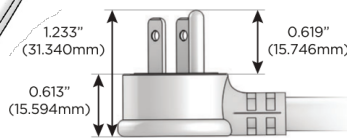

M-POWER-4T

AC POWER & DATA CONNECTIVITY SOLUTION

M-POWER-4TW-XAM6-SS4AB

Specs:

Modules/Ports:

- **X** Switched AC
- **A** Tamper Resistant AC Receptacle
- **M** Double USB-A (Fast Charging Ports - 18W)
- **6** CAT 6

X A M 6