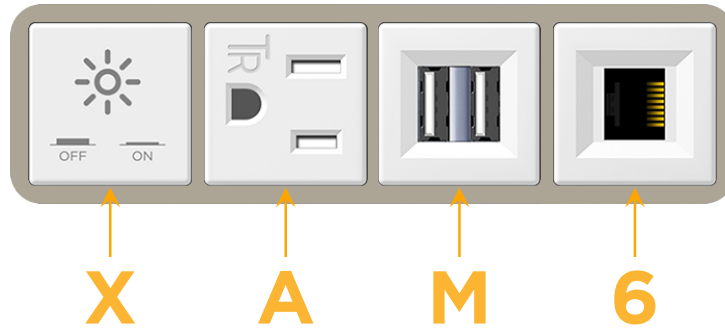

sales@mormax.com

mormax.com

Metro Light & Power's line of power & data solutions offers sophisticated design elements combined with greater ease of installation. Streamlined and low-profile, enhanced by side-exiting cords, our outlets advance the industry with their cutting edge look and feel. We believe flexibility is key, and we provide a variety of mounting options, including the ability to mount in limited spaces. Our outlets are available in many finishes and configurations, in addition to a custom color and finish capability for our clients.

Bezel Finish: **SATIN NICKEL (ABS)**

Custom Finishes Available M-POWER-4TW-XAM6-SAB

Features:

Module/Port Options:

- A** Tamper Resistant AC Receptacle
- E** USB-A & USB-C (20W)
- M** Double USB-A (Fast Charging Ports - 18W)
- H** HDMI
- 6** CAT 6
- 12** RJ 12
- X** Switched AC
- Y** 3-Way Switch (Low Voltage)
- V** USB-C (45W High Speed Charging Port)
- S** USB-C (25W High Speed Charging Port)
- R** Switched AC (Rocker Switch)
- D** Dimmer Switch

Plug:

Supplied with Low Profile Flat 45° Angle 120 VAC Plug

Optional Standard Straight 120 VAC Plug

Optional Straight 120 VAC Pass-through Plug

- CLEAN, COMPACT DESIGN
- STREAMLINED
- LOW PROFILE
- SIDE-EXITING CORDS
- PLUG & PLAY
- 6' AC CORD & PLUG (FLAT PLUG STANDARD)
- CUSTOMIZABLE CONFIGURATIONS AND FINISHES
- UL LISTED FOR MOUNTING IN FURNITURE
- 15A

M-POWER-4T

AC POWER & DATA CONNECTIVITY SOLUTION

M-POWER-4TW-XAM6-SAB

Specs:

Modules/Ports:

- X** Switched AC
- A** Tamper Resistant AC Receptacle
- M** Double USB-A (Fast Charging Ports - 18W)
- 6** CAT 6