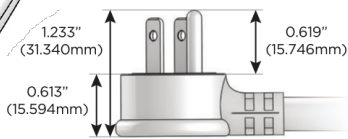

M-POWER-4T

AC POWER & DATA CONNECTIVITY SOLUTION

M-POWER-4TW-XAM6-SAB

Specs:

Modules/Ports:

- **X** Switched AC
- **A** Tamper Resistant AC Receptacle
- **M** Double USB-A (Fast Charging Ports - 18W)
- **6** CAT 6

X A M 6