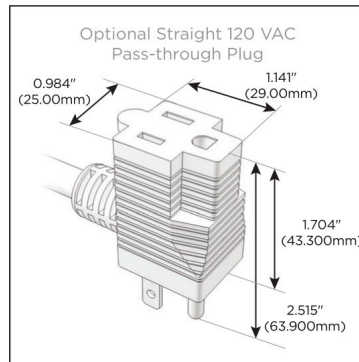

M-POWER-4T

AC POWER & DATA CONNECTIVITY SOLUTION

M-POWER-4TW-XAM6-SAB

Specs:

Modules/Ports:

- **X** Switched AC
- **A** Tamper Resistant AC Receptacle
- **M** Double USB-A (Fast Charging Ports - 18W)
- **6** CAT 6

X A M 6