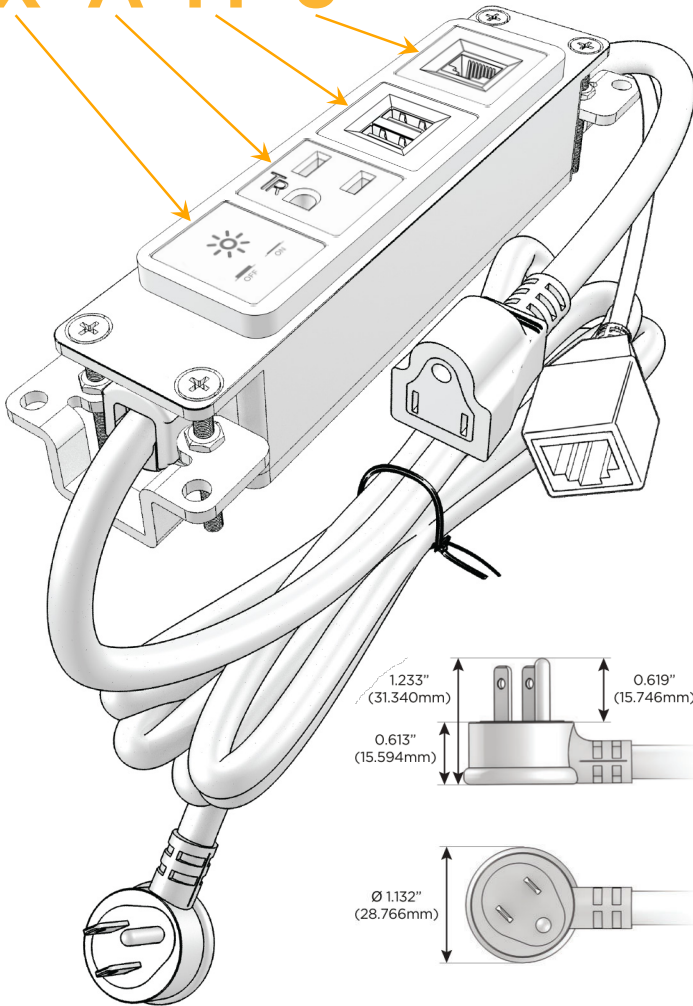

M-POWER-4T

AC POWER & DATA CONNECTIVITY SOLUTION

M-POWER-4TW-XAM6-SAB

Specs:

Modules/Ports:

- **X** Switched AC
- **A** Tamper Resistant AC Receptacle
- **M** Double USB-A (Fast Charging Ports - 18W)
- **6** CAT 6

X A M 6