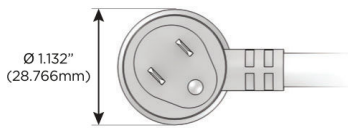

M-POWER-4T

AC POWER & DATA CONNECTIVITY SOLUTION

M-POWER-4TW-XAM6-SAB

Specs:

Modules/Ports:

- **X** Switched AC
- **A** Tamper Resistant AC Receptacle
- **M** Double USB-A (Fast Charging Ports - 18W)
- **6** CAT 6

X A M 6