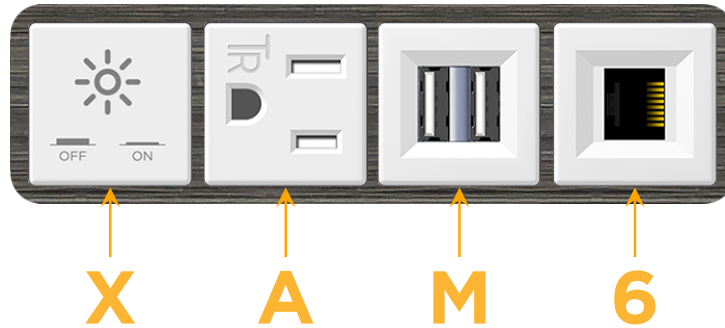

M-POWER-4T

AC POWER & DATA CONNECTIVITY SOLUTION

M-POWER-4TW-XAM6-S3AB

Distributed by

Mormax Company, Inc.

8 Westchester Plaza

Elmsford, NY 10523

914-699-0101

sales@mormax.com

mormax.com

Metro Light & Power's line of power & data solutions offers sophisticated design elements combined with greater ease of installation. Streamlined and low-profile, enhanced by side-exiting cords, our outlets advance the industry with their cutting edge look and feel. We believe flexibility is key, and we provide a variety of mounting options, including the ability to mount in limited spaces. Our outlets are available in many finishes and configurations, in addition to a custom color and finish capability for our clients.

Bezel Finish: **GUNMETAL (ABS)**

Custom Finishes Available M-POWER-4TW-XAM6-S3AB

Features:

Module/Port Options:

- **A** Tamper Resistant AC Receptacle
- **E** USB-A & USB-C (20W)
- **M** Double USB-A (Fast Charging Ports - 18W)
- **H** HDMI
- **6** CAT 6
- **12** RJ 12
- **X** Switched AC
- **Y** 3-Way Switch (Low Voltage)
- **V** USB-C (45W High Speed Charging Port)
- **S** USB-C (25W High Speed Charging Port)
- **R** Switched AC (Rocker Switch)
- **D** Dimmer Switch

Plug:

Supplied with Low Profile Flat 45° Angle 120 VAC Plug

Optional Standard Straight 120 VAC Plug

Optional Straight 120 VAC Pass-through Plug

- CLEAN, COMPACT DESIGN
- STREAMLINED
- LOW PROFILE
- SIDE-EXITING CORDS
- PLUG & PLAY
- 6' AC CORD & PLUG (FLAT PLUG STANDARD)
- CUSTOMIZABLE CONFIGURATIONS AND FINISHES
- UL LISTED FOR MOUNTING IN FURNITURE
- 15A