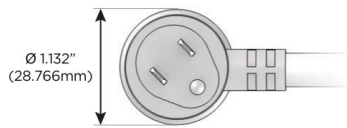

M-POWER-4T

AC POWER & DATA CONNECTIVITY SOLUTION

M-POWER-4TW-XAM6-S3AB

Specs:

Modules/Ports:

- **X** Switched AC
- **A** Tamper Resistant AC Receptacle
- **M** Double USB-A (Fast Charging Ports - 18W)
- **6** CAT 6

X A M 6