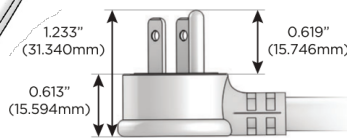

M-POWER-4T

AC POWER & DATA CONNECTIVITY SOLUTION

M-POWER-4TW-XAM6-S3AB

Specs:

Modules/Ports:

- **X** Switched AC
- **A** Tamper Resistant AC Receptacle
- **M** Double USB-A (Fast Charging Ports - 18W)
- **6** CAT 6

X A M 6