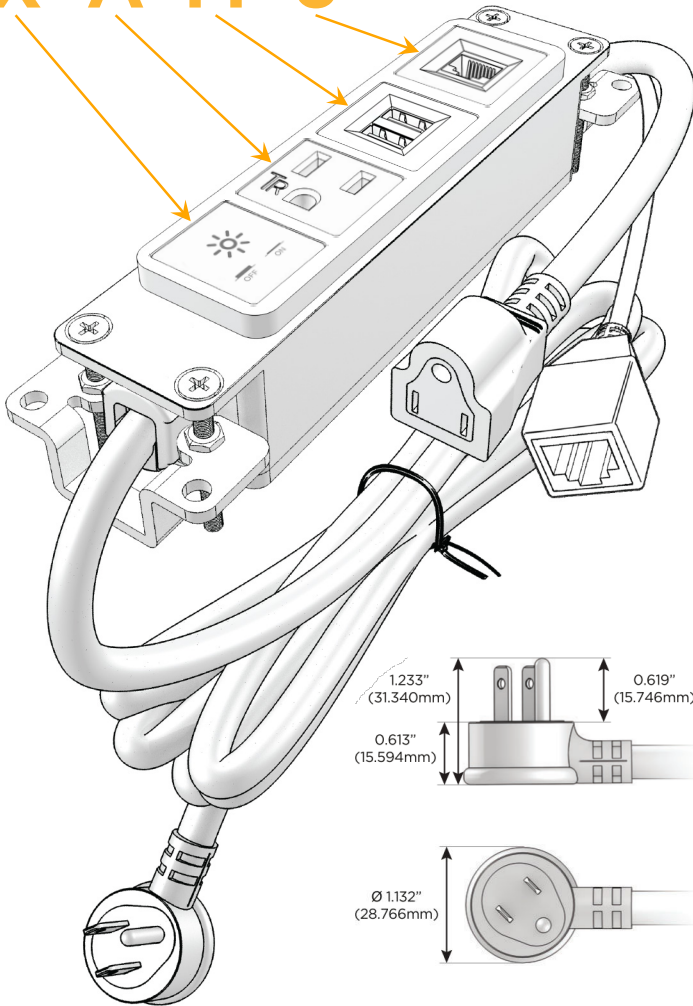

M-POWER-4T

AC POWER & DATA CONNECTIVITY SOLUTION

M-POWER-4TW-XAM6-S3AB

Specs:

Modules/Ports:

- **X** Switched AC
- **A** Tamper Resistant AC Receptacle
- **M** Double USB-A (Fast Charging Ports - 18W)
- **6** CAT 6

X A M 6