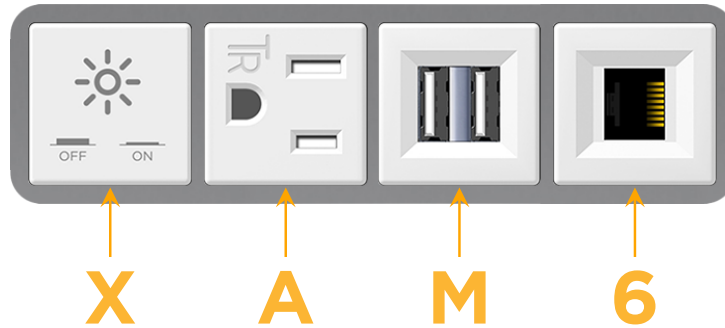

sales@mormax.com

mormax.com

Metro Light & Power's line of power & data solutions offers sophisticated design elements combined with greater ease of installation. Streamlined and low-profile, enhanced by side-exiting cords, our outlets advance the industry with their cutting edge look and feel. We believe flexibility is key, and we provide a variety of mounting options, including the ability to mount in limited spaces. Our outlets are available in many finishes and configurations, in addition to a custom color and finish capability for our clients.

Bezel Finish: **MAGNESIUM (ABS)**

Custom Finishes Available M-POWER-4TW-XAM6-MAB

Features:

Module/Port Options:

- A** Tamper Resistant AC Receptacle
- E** USB-A & USB-C (20W)
- M** Double USB-A (Fast Charging Ports - 18W)
- H** HDMI
- 6** CAT 6
- 12** RJ 12
- X** Switched AC
- Y** 3-Way Switch (Low Voltage)
- V** USB-C (45W High Speed Charging Port)
- S** USB-C (25W High Speed Charging Port)
- R** Switched AC (Rocker Switch)
- D** Dimmer Switch

Plug:

Supplied with Low Profile Flat 45° Angle 120 VAC Plug

Optional Standard Straight 120 VAC Plug

Optional Straight 120 VAC Pass-through Plug

- CLEAN, COMPACT DESIGN
- STREAMLINED
- LOW PROFILE
- SIDE-EXITING CORDS
- PLUG & PLAY
- 6' AC CORD & PLUG (FLAT PLUG STANDARD)
- CUSTOMIZABLE CONFIGURATIONS AND FINISHES
- UL LISTED FOR MOUNTING IN FURNITURE
- 15A

M-POWER-4T

AC POWER & DATA CONNECTIVITY SOLUTION

M-POWER-4TW-XAM6-MAB

Specs:

Modules/Ports:

- X** Switched AC
- A** Tamper Resistant AC Receptacle
- M** Double USB-A (Fast Charging Ports - 18W)
- 6** CAT 6