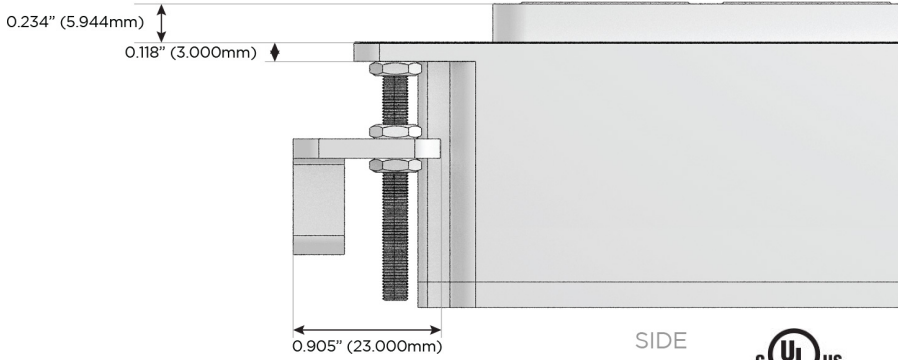

M-POWER-4T

AC POWER & DATA CONNECTIVITY SOLUTION

M-POWER-4TW-XAM6-MAB

Specs:

Modules/Ports:

- **X** Switched AC
- **A** Tamper Resistant AC Receptacle
- **M** Double USB-A (Fast Charging Ports - 18W)
- **6** CAT 6

X A M 6

Distributed by

Mormax Company, Inc.

8 Westchester Plaza

Elmsford, NY 10523

914-699-0101

sales@mormax.com

mormax.com