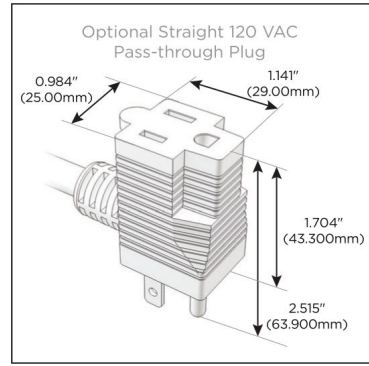

M-POWER-4T

AC POWER & DATA CONNECTIVITY SOLUTION

M-POWER-4TW-XAM6-MAB

Specs:

Modules/Ports:

- **X** Switched AC
- **A** Tamper Resistant AC Receptacle
- **M** Double USB-A (Fast Charging Ports - 18W)
- **6** CAT 6

X A M 6

Distributed by

Mormax Company, Inc.

8 Westchester Plaza

Elmsford, NY 10523

914-699-0101

sales@mormax.com

mormax.com