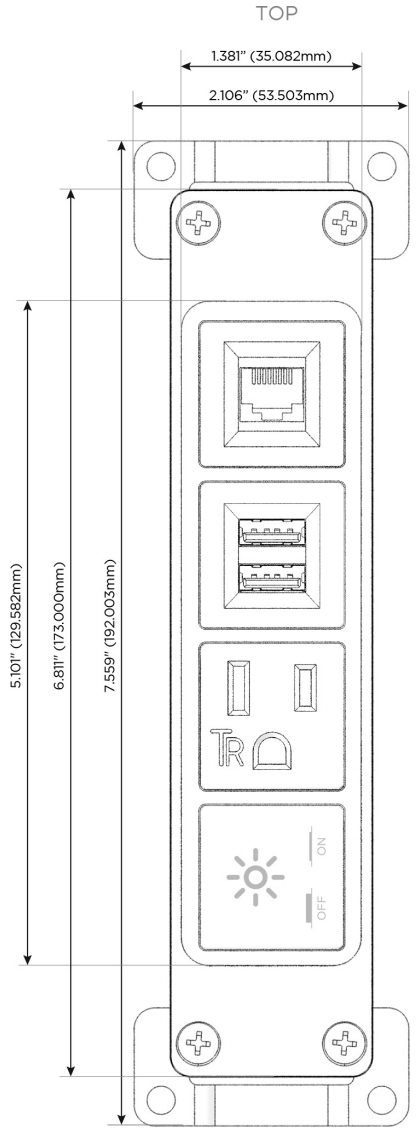

M-POWER-4T

AC POWER & DATA CONNECTIVITY SOLUTION

M-POWER-4TW-XAM6-MAB

Specs:

Modules/Ports:

- **X** Switched AC
- **A** Tamper Resistant AC Receptacle
- **M** Double USB-A (Fast Charging Ports - 18W)
- **6** CAT 6

X A M 6

Distributed by

Mormax Company, Inc.

8 Westchester Plaza

Elmsford, NY 10523

914-699-0101

sales@mormax.com

mormax.com