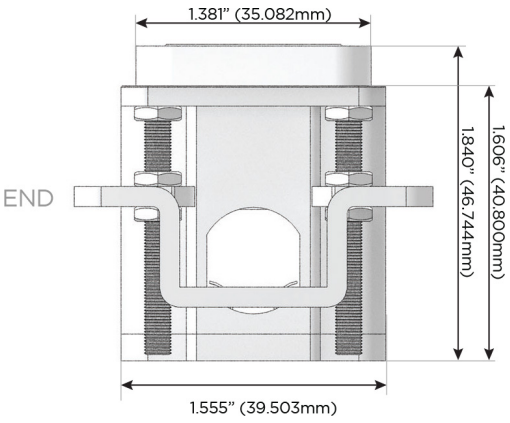

M-POWER-4T

AC POWER & DATA CONNECTIVITY SOLUTION

M-POWER-4TW-XAM6-MAB

Specs:

Modules/Ports:

- **X** Switched AC
- **A** Tamper Resistant AC Receptacle
- **M** Double USB-A (Fast Charging Ports - 18W)
- **6** CAT 6

X A M 6

Distributed by

Mormax Company, Inc.

8 Westchester Plaza

Elmsford, NY 10523

914-699-0101

sales@mormax.com

mormax.com