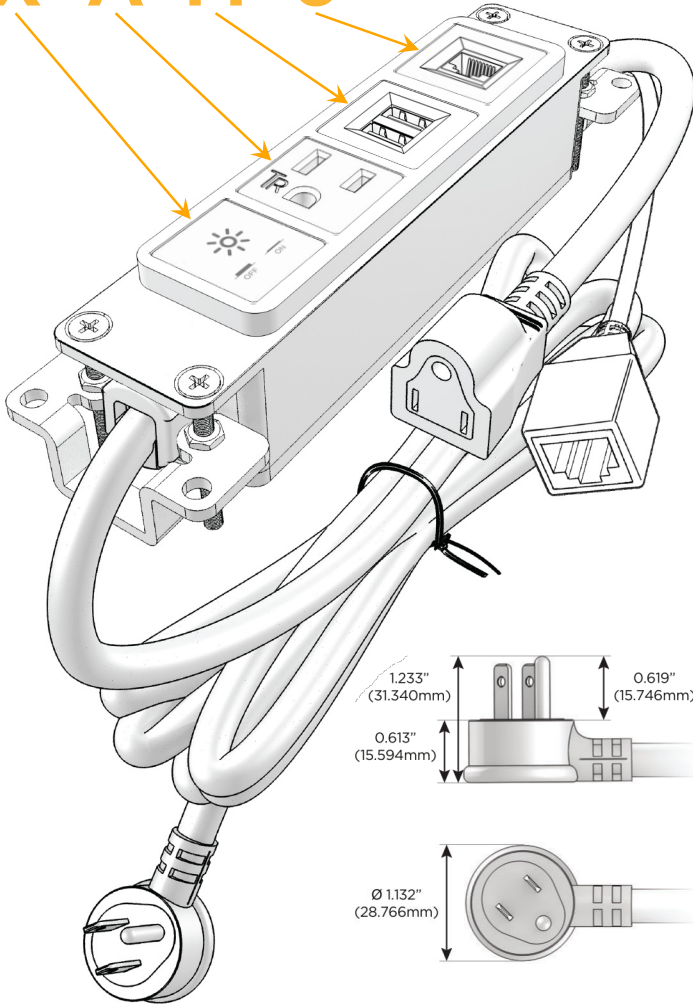

M-POWER-4T

AC POWER & DATA CONNECTIVITY SOLUTION

M-POWER-4TW-XAM6-MAB

Specs:

Modules/Ports:

- **X** Switched AC
- **A** Tamper Resistant AC Receptacle
- **M** Double USB-A (Fast Charging Ports - 18W)
- **6** CAT 6

X A M 6

Distributed by

Mormax Company, Inc.

8 Westchester Plaza

Elmsford, NY 10523

914-699-0101

sales@mormax.com

mormax.com