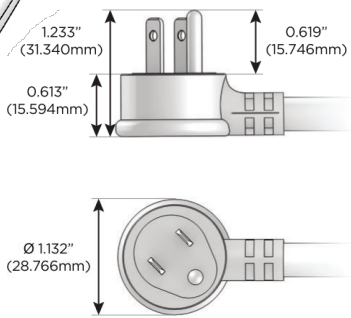

M-POWER-4T

AC POWER & DATA CONNECTIVITY SOLUTION

M-POWER-4TW-XAM6-MAB

Specs:

Modules/Ports:

- **X** Switched AC
- **A** Tamper Resistant AC Receptacle
- **M** Double USB-A (Fast Charging Ports - 18W)
- **6** CAT 6

X A M 6

Distributed by

Mormax Company, Inc.

8 Westchester Plaza

Elmsford, NY 10523

914-699-0101

sales@mormax.com

mormax.com