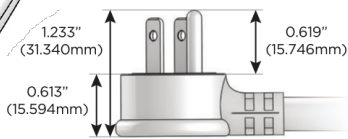

M-POWER-4T

AC POWER & DATA CONNECTIVITY SOLUTION

M-POWER-4TW-XAM6-CUAB

Specs:

Modules/Ports:

- **X** Switched AC
- **A** Tamper Resistant AC Receptacle
- **M** Double USB-A (Fast Charging Ports - 18W)
- **6** CAT 6

X A M 6