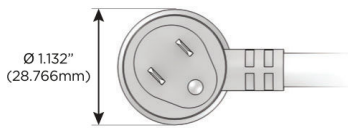

M-POWER-4T

AC POWER & DATA CONNECTIVITY SOLUTION

M-POWER-4TW-XAM6-CUAB

Specs:

Modules/Ports:

- **X** Switched AC
- **A** Tamper Resistant AC Receptacle
- **M** Double USB-A (Fast Charging Ports - 18W)
- **6** CAT 6

X A M 6