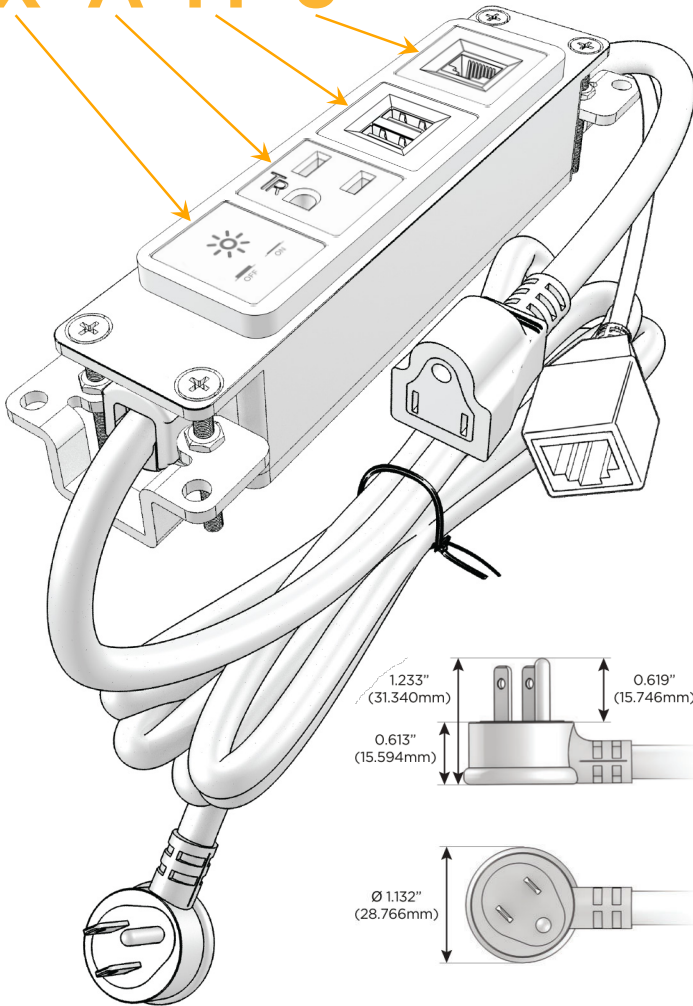

M-POWER-4T

AC POWER & DATA CONNECTIVITY SOLUTION

M-POWER-4TW-XAM6-CUAB

Specs:

Modules/Ports:

- **X** Switched AC
- **A** Tamper Resistant AC Receptacle
- **M** Double USB-A (Fast Charging Ports - 18W)
- **6** CAT 6

X A M 6