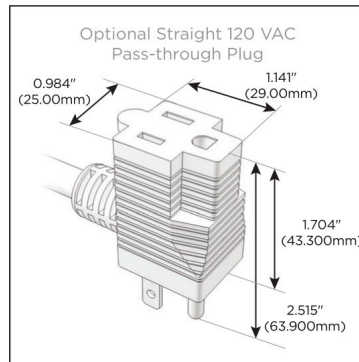

M-POWER-4T

AC POWER & DATA CONNECTIVITY SOLUTION

M-POWER-4TW-XAM6-CUAB

Specs:

Modules/Ports:

- **X** Switched AC
- **A** Tamper Resistant AC Receptacle
- **M** Double USB-A (Fast Charging Ports - 18W)
- **6** CAT 6

X A M 6