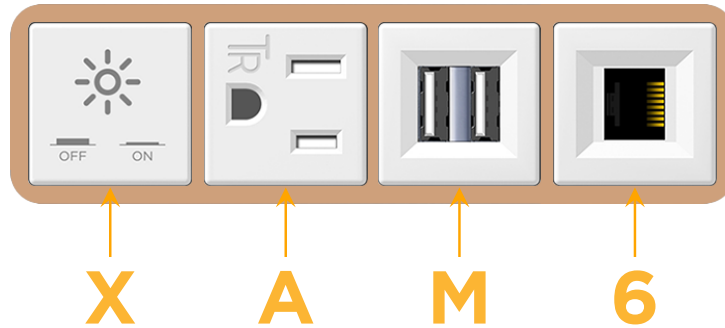

sales@mormax.com

mormax.com

Metro Light & Power's line of power & data solutions offers sophisticated design elements combined with greater ease of installation. Streamlined and low-profile, enhanced by side-exiting cords, our outlets advance the industry with their cutting edge look and feel. We believe flexibility is key, and we provide a variety of mounting options, including the ability to mount in limited spaces. Our outlets are available in many finishes and configurations, in addition to a custom color and finish capability for our clients.

Bezel Finish: **COPPER (ABS)**

Custom Finishes Available M-POWER-4TW-XAM6-CUAB

Features:

Module/Port Options:

- A** Tamper Resistant AC Receptacle
- E** USB-A & USB-C (20W)
- M** Double USB-A (Fast Charging Ports - 18W)
- H** HDMI
- 6** CAT 6
- 12** RJ 12
- X** Switched AC
- Y** 3-Way Switch (Low Voltage)
- V** USB-C (45W High Speed Charging Port)
- S** USB-C (25W High Speed Charging Port)
- R** Switched AC (Rocker Switch)
- D** Dimmer Switch

Plug:

Supplied with Low Profile Flat 45° Angle 120 VAC Plug

Optional Standard Straight 120 VAC Plug

Optional Straight 120 VAC Pass-through Plug

- CLEAN, COMPACT DESIGN
- STREAMLINED
- LOW PROFILE
- SIDE-EXITING CORDS
- PLUG & PLAY
- 6' AC CORD & PLUG (FLAT PLUG STANDARD)
- CUSTOMIZABLE CONFIGURATIONS AND FINISHES
- UL LISTED FOR MOUNTING IN FURNITURE
- 15A

M-POWER-4T

AC POWER & DATA CONNECTIVITY SOLUTION

M-POWER-4TW-XAM6-CUAB

Specs:

Modules/Ports:

- X** Switched AC
- A** Tamper Resistant AC Receptacle
- M** Double USB-A (Fast Charging Ports - 18W)
- 6** CAT 6