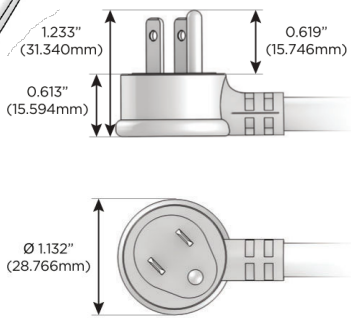

M-POWER-4T

AC POWER & DATA CONNECTIVITY SOLUTION

M-POWER-4TW-XAM6-CRAB

Specs:

Modules/Ports:

- **X** Switched AC
- **A** Tamper Resistant AC Receptacle
- **M** Double USB-A (Fast Charging Ports - 18W)
- **6** CAT 6

X A M 6

Distributed by

Mormax Company, Inc.

8 Westchester Plaza

Elmsford, NY 10523

914-699-0101

sales@mormax.com

mormax.com