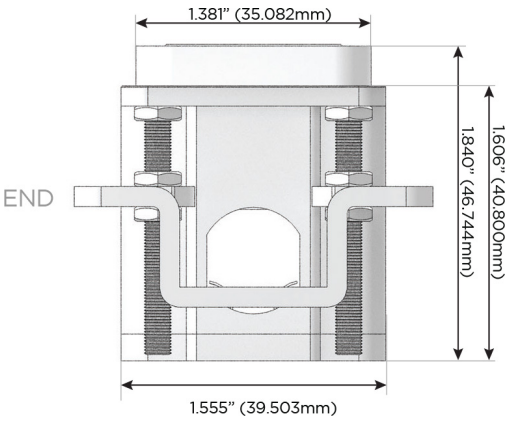

M-POWER-4T

AC POWER & DATA CONNECTIVITY SOLUTION

M-POWER-4TW-XAM6-CRAB

Specs:

Modules/Ports:

- **X** Switched AC
- **A** Tamper Resistant AC Receptacle
- **M** Double USB-A (Fast Charging Ports - 18W)
- **6** CAT 6

X A M 6

Distributed by

Mormax Company, Inc.

8 Westchester Plaza

Elmsford, NY 10523

914-699-0101

sales@mormax.com

mormax.com