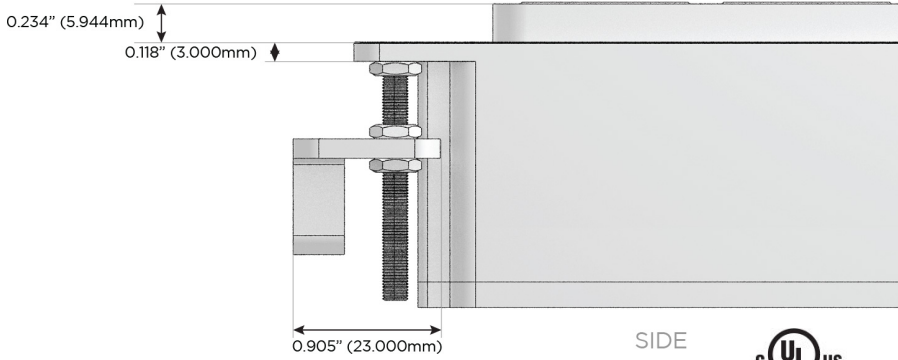

M-POWER-4T

AC POWER & DATA CONNECTIVITY SOLUTION

M-POWER-4TW-XAM6-CRAB

Specs:

Modules/Ports:

- **X** Switched AC
- **A** Tamper Resistant AC Receptacle
- **M** Double USB-A (Fast Charging Ports - 18W)
- **6** CAT 6

X A M 6

Distributed by

Mormax Company, Inc.

8 Westchester Plaza

Elmsford, NY 10523

914-699-0101

sales@mormax.com

mormax.com