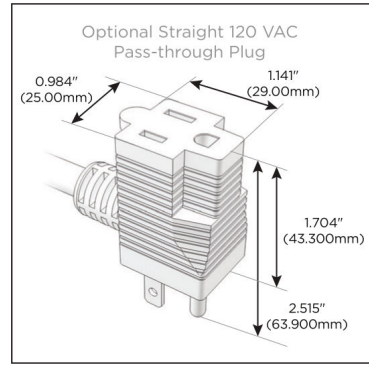

M-POWER-4T

AC POWER & DATA CONNECTIVITY SOLUTION

M-POWER-4TW-XAM6-CRAB

Specs:

Modules/Ports:

- **X** Switched AC
- **A** Tamper Resistant AC Receptacle
- **M** Double USB-A (Fast Charging Ports - 18W)
- **6** CAT 6

X A M 6

Distributed by

Mormax Company, Inc.

8 Westchester Plaza

Elmsford, NY 10523

914-699-0101

sales@mormax.com

mormax.com