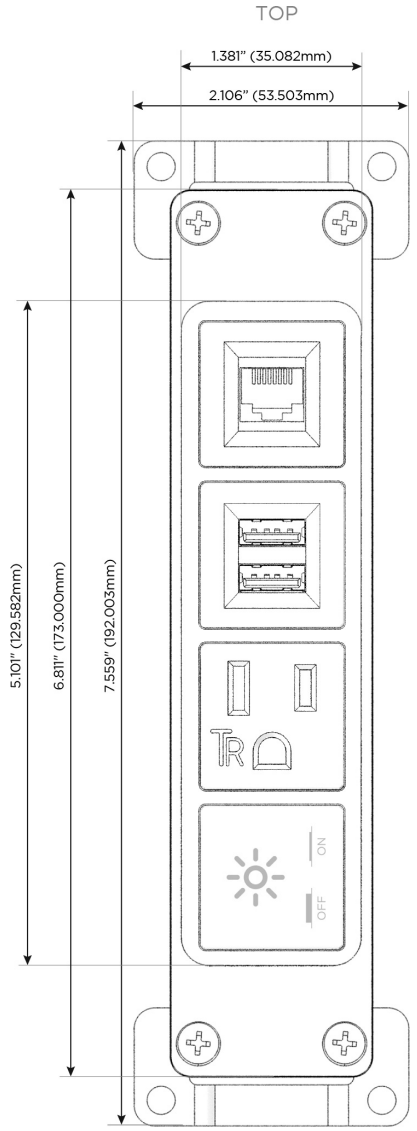

M-POWER-4T

AC POWER & DATA CONNECTIVITY SOLUTION

M-POWER-4TW-XAM6-CRAB

Specs:

Modules/Ports:

- **X** Switched AC
- **A** Tamper Resistant AC Receptacle
- **M** Double USB-A (Fast Charging Ports - 18W)
- **6** CAT 6

X A M 6

Distributed by

Mormax Company, Inc.

8 Westchester Plaza

Elmsford, NY 10523

914-699-0101

sales@mormax.com

mormax.com