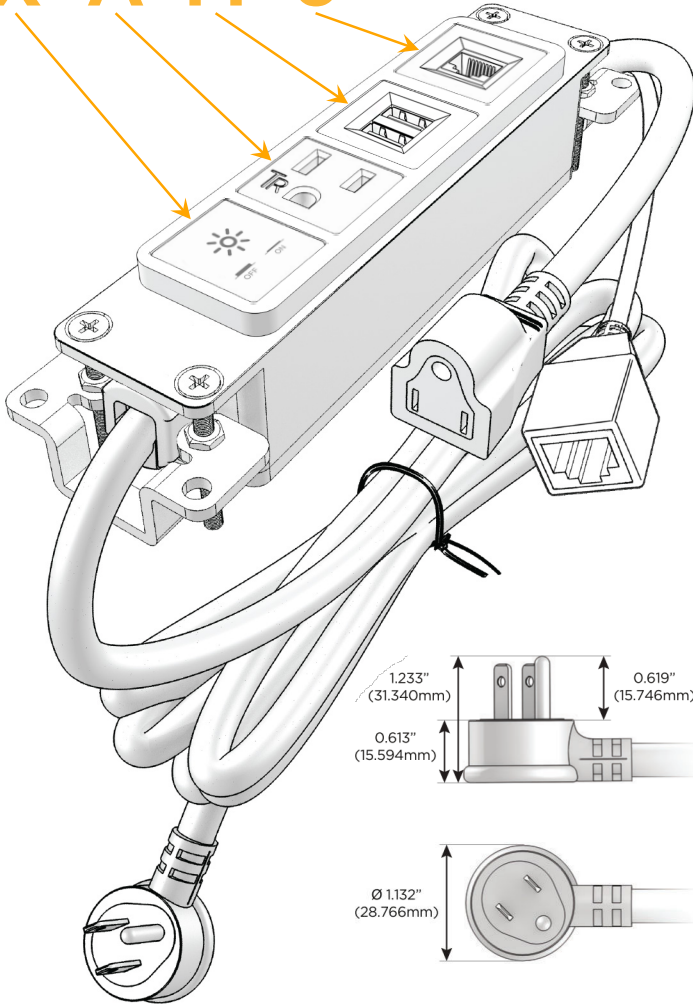

M-POWER-4T

AC POWER & DATA CONNECTIVITY SOLUTION

M-POWER-4TW-XAM6-CRAB

Specs:

Modules/Ports:

- **X** Switched AC
- **A** Tamper Resistant AC Receptacle
- **M** Double USB-A (Fast Charging Ports - 18W)
- **6** CAT 6

X A M 6

Distributed by

Mormax Company, Inc.

8 Westchester Plaza

Elmsford, NY 10523

914-699-0101

sales@mormax.com

mormax.com