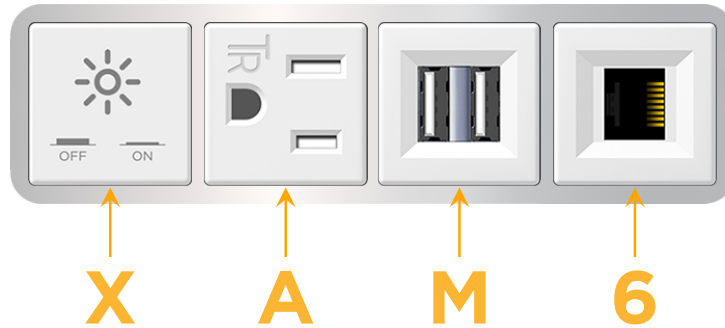

M-POWER-4T

AC POWER & DATA CONNECTIVITY SOLUTION

M-POWER-4TW-XAM6-CRAB

Distributed by

Mormax Company, Inc.

8 Westchester Plaza

Elmsford, NY 10523

914-699-0101

sales@mormax.com

mormax.com

Metro Light & Power's line of power & data solutions offers sophisticated design elements combined with greater ease of installation. Streamlined and low-profile, enhanced by side-exiting cords, our outlets advance the industry with their cutting edge look and feel. We believe flexibility is key, and we provide a variety of mounting options, including the ability to mount in limited spaces. Our outlets are available in many finishes and configurations, in addition to a custom color and finish capability for our clients.

Bezel Finish: **CHROME (ABS)**

Custom Finishes Available M-POWER-4TW-XAM6-CRAB

Features:

Module/Port Options:

- **A** Tamper Resistant AC Receptacle
- **E** USB-A & USB-C (20W)
- **M** Double USB-A (Fast Charging Ports - 18W)
- **H** HDMI
- **6** CAT 6
- **12** RJ 12
- **X** Switched AC
- **Y** 3-Way Switch (Low Voltage)
- **V** USB-C (45W High Speed Charging Port)
- **S** USB-C (25W High Speed Charging Port)
- **R** Switched AC (Rocker Switch)
- **D** Dimmer Switch

Plug:

Supplied with Low Profile Flat 45° Angle 120 VAC Plug

Optional Standard Straight 120 VAC Plug

Optional Straight 120 VAC Pass-through Plug

- CLEAN, COMPACT DESIGN
- STREAMLINED
- LOW PROFILE
- SIDE-EXITING CORDS
- PLUG & PLAY
- 6' AC CORD & PLUG (FLAT PLUG STANDARD)
- CUSTOMIZABLE CONFIGURATIONS AND FINISHES
- UL LISTED FOR MOUNTING IN FURNITURE
- 15A