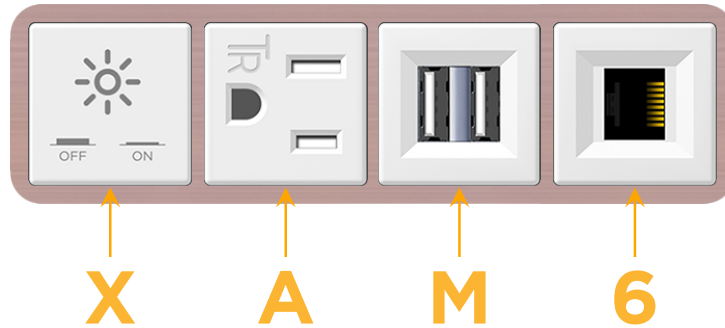

Bezel Finish: **CHAMPAGNE (ABS)**

Custom Finishes Available M-POWER-4TW-XAM6-CHAB

Features:

Module/Port Options:

- A** Tamper Resistant AC Receptacle
- E** USB-A & USB-C (20W)
- M** Double USB-A (Fast Charging Ports - 18W)
- H** HDMI
- 6** CAT 6
- 12** RJ 12
- X** Switched AC
- Y** 3-Way Switch (Low Voltage)
- V** USB-C (45W High Speed Charging Port)
- S** USB-C (25W High Speed Charging Port)
- R** Switched AC (Rocker Switch)
- D** Dimmer Switch

Plug:

Supplied with Low Profile Flat 45° Angle 120 VAC Plug

Optional Standard Straight 120 VAC Plug

Optional Straight 120 VAC Pass-through Plug

- CLEAN, COMPACT DESIGN
- STREAMLINED
- LOW PROFILE
- SIDE-EXITING CORDS
- PLUG & PLAY
- 6' AC CORD & PLUG (FLAT PLUG STANDARD)
- CUSTOMIZABLE CONFIGURATIONS AND FINISHES
- UL LISTED FOR MOUNTING IN FURNITURE
- 15A

M-POWER-4T

AC POWER & DATA CONNECTIVITY SOLUTION

M-POWER-4TW-XAM6-CHAB

Specs:

Modules/Ports:

- X** Switched AC
- A** Tamper Resistant AC Receptacle
- M** Double USB-A (Fast Charging Ports - 18W)
- 6** CAT 6