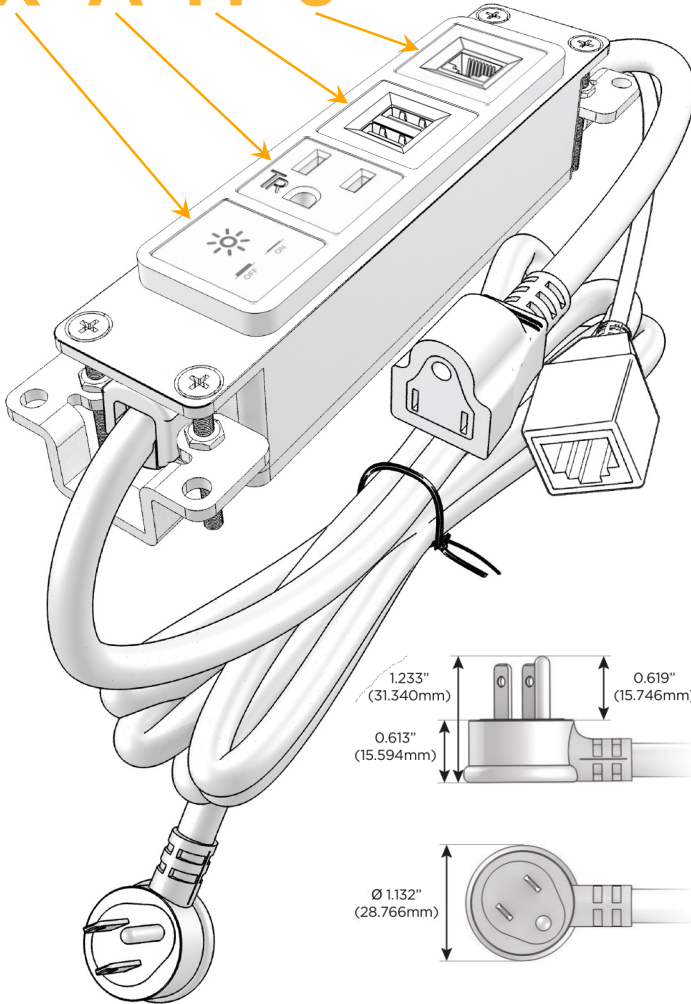

M-POWER-4T

AC POWER & DATA CONNECTIVITY SOLUTION

M-POWER-4TW-XAM6-CHAB

Specs:

Modules/Ports:

- **X** Switched AC
- **A** Tamper Resistant AC Receptacle
- **M** Double USB-A (Fast Charging Ports - 18W)
- **6** CAT 6

X A M 6