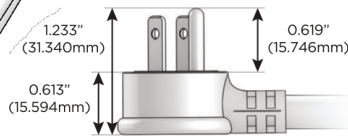

M-POWER-4T

AC POWER & DATA CONNECTIVITY SOLUTION

M-POWER-4TW-XAM6-CHAB

Specs:

Modules/Ports:

- **X** Switched AC
- **A** Tamper Resistant AC Receptacle
- **M** Double USB-A (Fast Charging Ports - 18W)
- **6** CAT 6

X A M 6