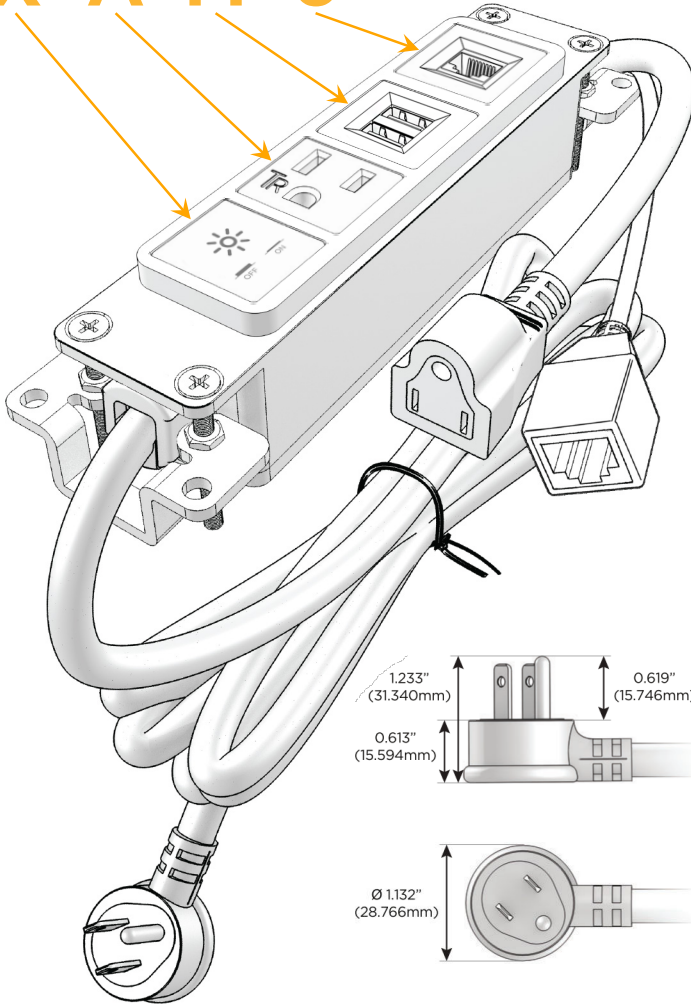

M-POWER-4T

AC POWER & DATA CONNECTIVITY SOLUTION

M-POWER-4TW-XAM6-BZB

Specs:

Modules/Ports:

- **X** Switched AC
- **A** Tamper Resistant AC Receptacle
- **M** Double USB-A (Fast Charging Ports - 18W)
- **6** CAT 6

X A M 6