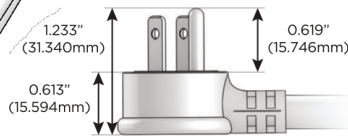

M-POWER-4T

AC POWER & DATA CONNECTIVITY SOLUTION

M-POWER-4TW-XAM6-BZB

Specs:

Modules/Ports:

- **X** Switched AC
- **A** Tamper Resistant AC Receptacle
- **M** Double USB-A (Fast Charging Ports - 18W)
- **6** CAT 6

X A M 6