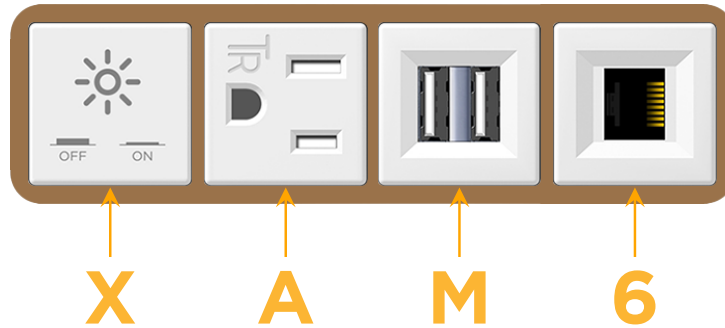

sales@mormax.com

mormax.com

Metro Light & Power's line of power & data solutions offers sophisticated design elements combined with greater ease of installation. Streamlined and low-profile, enhanced by side-exiting cords, our outlets advance the industry with their cutting edge look and feel. We believe flexibility is key, and we provide a variety of mounting options, including the ability to mount in limited spaces. Our outlets are available in many finishes and configurations, in addition to a custom color and finish capability for our clients.

Bezel Finish: **SOLID BRONZE**

Custom Finishes Available M-POWER-4TW-XAM6-BZB

Features:

Module/Port Options:

- A** Tamper Resistant AC Receptacle
- E** USB-A & USB-C (20W)
- M** Double USB-A (Fast Charging Ports - 18W)
- H** HDMI
- 6** CAT 6
- 12** RJ 12
- X** Switched AC
- Y** 3-Way Switch (Low Voltage)
- V** USB-C (45W High Speed Charging Port)
- S** USB-C (25W High Speed Charging Port)
- R** Switched AC (Rocker Switch)
- D** Dimmer Switch

Plug:

Supplied with Low Profile Flat 45° Angle 120 VAC Plug

Optional Standard Straight 120 VAC Plug

Optional Straight 120 VAC Pass-through Plug

- CLEAN, COMPACT DESIGN
- STREAMLINED
- LOW PROFILE
- SIDE-EXITING CORDS
- PLUG & PLAY
- 6' AC CORD & PLUG (FLAT PLUG STANDARD)
- CUSTOMIZABLE CONFIGURATIONS AND FINISHES
- UL LISTED FOR MOUNTING IN FURNITURE
- 15A

M-POWER-4T

AC POWER & DATA CONNECTIVITY SOLUTION

M-POWER-4TW-XAM6-BZB

Specs:

Modules/Ports:

- X** Switched AC
- A** Tamper Resistant AC Receptacle
- M** Double USB-A (Fast Charging Ports - 18W)
- 6** CAT 6