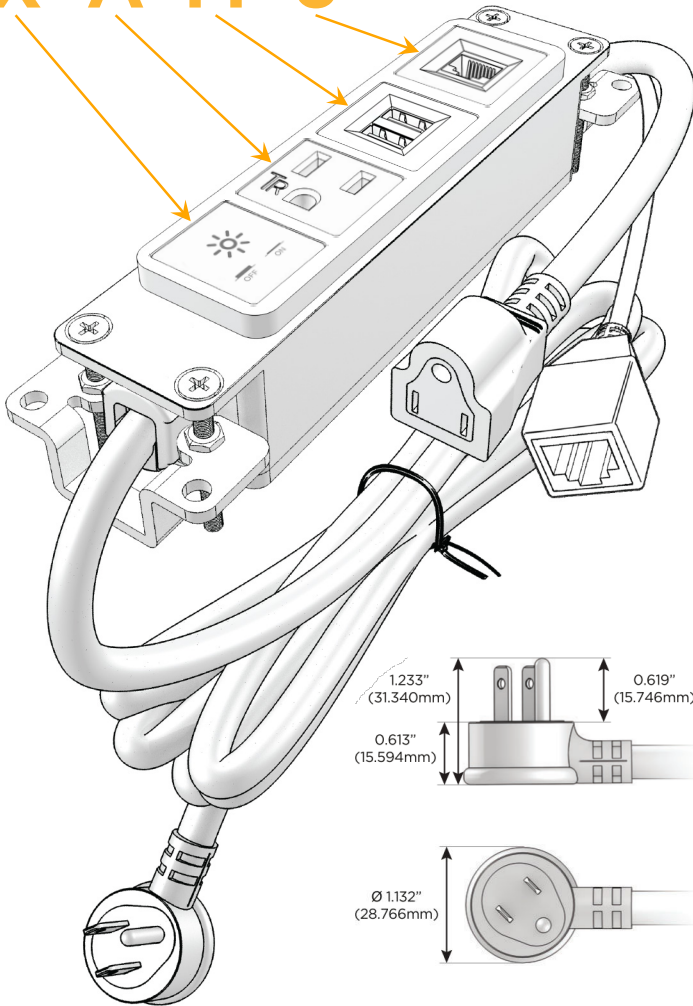

M-POWER-4T

AC POWER & DATA CONNECTIVITY SOLUTION

M-POWER-4TW-XAM6-BZAB

Specs:

Modules/Ports:

- **X** Switched AC
- **A** Tamper Resistant AC Receptacle
- **M** Double USB-A (Fast Charging Ports - 18W)
- **6** CAT 6

X A M 6