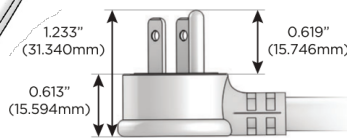

M-POWER-4T

AC POWER & DATA CONNECTIVITY SOLUTION

M-POWER-4TW-XAM6-BZAB

Specs:

Modules/Ports:

- **X** Switched AC
- **A** Tamper Resistant AC Receptacle
- **M** Double USB-A (Fast Charging Ports - 18W)
- **6** CAT 6

X A M 6