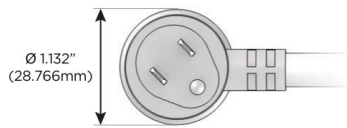

M-POWER-4T

AC POWER & DATA CONNECTIVITY SOLUTION

M-POWER-4TW-XAM6-BZAB

Specs:

Modules/Ports:

- **X** Switched AC
- **A** Tamper Resistant AC Receptacle
- **M** Double USB-A (Fast Charging Ports - 18W)
- **6** CAT 6

X A M 6