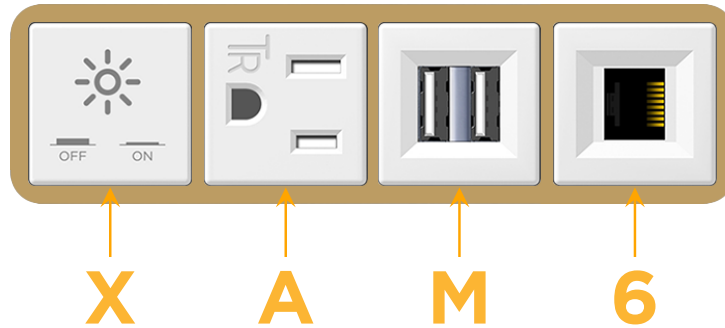

sales@mormax.com

mormax.com

Metro Light & Power's line of power & data solutions offers sophisticated design elements combined with greater ease of installation. Streamlined and low-profile, enhanced by side-exiting cords, our outlets advance the industry with their cutting edge look and feel. We believe flexibility is key, and we provide a variety of mounting options, including the ability to mount in limited spaces. Our outlets are available in many finishes and configurations, in addition to a custom color and finish capability for our clients.

Bezel Finish: **STANDARD BRONZE (ABS)**

Custom Finishes Available M-POWER-4TW-XAM6-BZAB

Features:

Module/Port Options:

- A** Tamper Resistant AC Receptacle
- E** USB-A & USB-C (20W)
- M** Double USB-A (Fast Charging Ports - 18W)
- H** HDMI
- 6** CAT 6
- 12** RJ 12
- X** Switched AC
- Y** 3-Way Switch (Low Voltage)
- V** USB-C (45W High Speed Charging Port)
- S** USB-C (25W High Speed Charging Port)
- R** Switched AC (Rocker Switch)
- D** Dimmer Switch

Plug:

Supplied with Low Profile Flat 45° Angle 120 VAC Plug

Optional Standard Straight 120 VAC Plug

Optional Straight 120 VAC Pass-through Plug

- CLEAN, COMPACT DESIGN
- STREAMLINED
- LOW PROFILE
- SIDE-EXITING CORDS
- PLUG & PLAY
- 6' AC CORD & PLUG (FLAT PLUG STANDARD)
- CUSTOMIZABLE CONFIGURATIONS AND FINISHES
- UL LISTED FOR MOUNTING IN FURNITURE
- 15A

M-POWER-4T

AC POWER & DATA CONNECTIVITY SOLUTION

M-POWER-4TW-XAM6-BZAB

Specs:

Modules/Ports:

- X** Switched AC
- A** Tamper Resistant AC Receptacle
- M** Double USB-A (Fast Charging Ports - 18W)
- 6** CAT 6