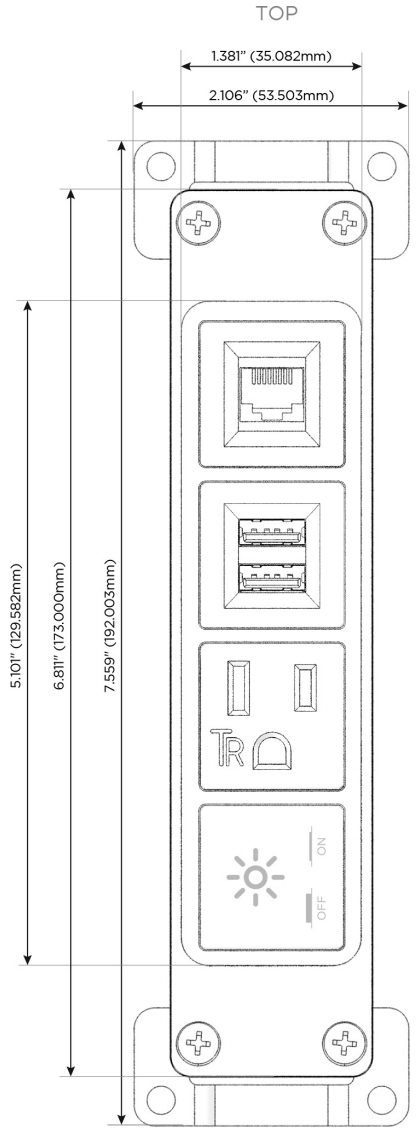

M-POWER-4T

AC POWER & DATA CONNECTIVITY SOLUTION

M-POWER-4TW-XAM6-BZ5AB

Specs:

Modules/Ports:

- **X** Switched AC
- **A** Tamper Resistant AC Receptacle
- **M** Double USB-A (Fast Charging Ports - 18W)
- **6** CAT 6

X A M 6

Distributed by

Mormax Company, Inc.

8 Westchester Plaza

Elmsford, NY 10523

914-699-0101

sales@mormax.com

mormax.com