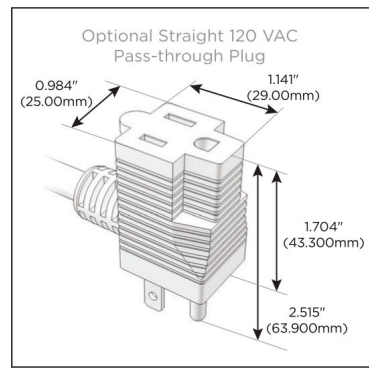

M-POWER-4T

AC POWER & DATA CONNECTIVITY SOLUTION

M-POWER-4TW-XAM6-BZ5AB

Specs:

Modules/Ports:

- **X** Switched AC
- **A** Tamper Resistant AC Receptacle
- **M** Double USB-A (Fast Charging Ports - 18W)
- **6** CAT 6

X A M 6

Distributed by

Mormax Company, Inc.

8 Westchester Plaza

Elmsford, NY 10523

914-699-0101

sales@mormax.com

mormax.com