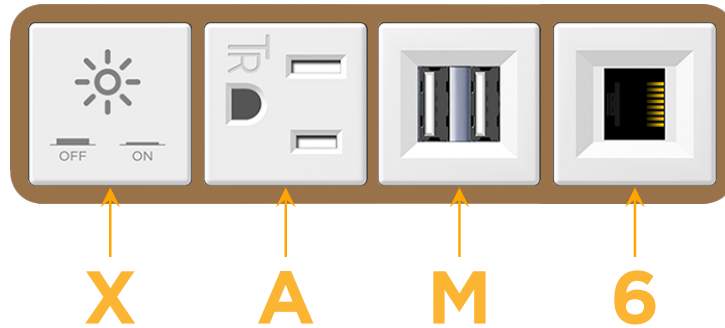

sales@mormax.com

mormax.com

Metro Light & Power's line of power & data solutions offers sophisticated design elements combined with greater ease of installation. Streamlined and low-profile, enhanced by side-exiting cords, our outlets advance the industry with their cutting edge look and feel. We believe flexibility is key, and we provide a variety of mounting options, including the ability to mount in limited spaces. Our outlets are available in many finishes and configurations, in addition to a custom color and finish capability for our clients.

Bezel Finish: **ARCHITECTURAL BRONZE (ABS)**

Custom Finishes Available M-POWER-4TW-XAM6-BZ5AB

Features:

Module/Port Options:

- A Tamper Resistant AC Receptacle
- E USB-A & USB-C (20W)
- M Double USB-A (Fast Charging Ports - 18W)
- H HDMI
- 6 CAT 6
- 12 RJ 12
- X Switched AC
- Y 3-Way Switch (Low Voltage)
- V USB-C (45W High Speed Charging Port)
- S USB-C (25W High Speed Charging Port)
- R Switched AC (Rocker Switch)
- D Dimmer Switch

Plug:

- Supplied with Low Profile Flat 45° Angle 120 VAC Plug
- Optional Standard Straight 120 VAC Plug
- Optional Straight 120 VAC Pass-through Plug

- CLEAN, COMPACT DESIGN
- STREAMLINED
- LOW PROFILE
- SIDE-EXITING CORDS
- PLUG & PLAY
- 6' AC CORD & PLUG (FLAT PLUG STANDARD)
- CUSTOMIZABLE CONFIGURATIONS AND FINISHES
- UL LISTED FOR MOUNTING IN FURNITURE
- 15A

M-POWER-4T

AC POWER & DATA CONNECTIVITY SOLUTION

M-POWER-4TW-XAM6-BZ5AB

Specs:

Modules/Ports:

- X** Switched AC
- A** Tamper Resistant AC Receptacle
- M** Double USB-A (Fast Charging Ports - 18W)
- 6** CAT 6