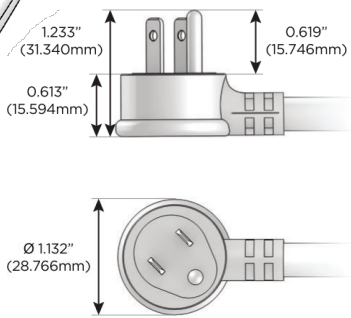

M-POWER-4T

AC POWER & DATA CONNECTIVITY SOLUTION

M-POWER-4TW-XAM6-BZ5AB

Specs:

Modules/Ports:

- **X** Switched AC
- **A** Tamper Resistant AC Receptacle
- **M** Double USB-A (Fast Charging Ports - 18W)
- **6** CAT 6

X A M 6

Distributed by

Mormax Company, Inc.

8 Westchester Plaza

Elmsford, NY 10523

914-699-0101

sales@mormax.com

mormax.com