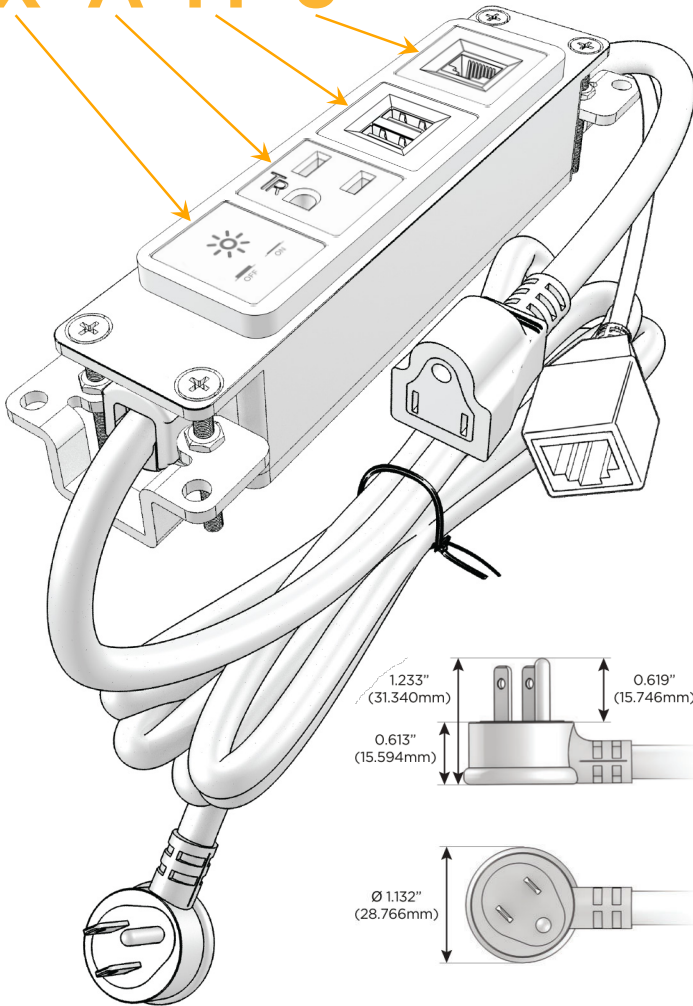

M-POWER-4T

AC POWER & DATA CONNECTIVITY SOLUTION

M-POWER-4TW-XAM6-BZ5AB

Specs:

Modules/Ports:

- **X** Switched AC
- **A** Tamper Resistant AC Receptacle
- **M** Double USB-A (Fast Charging Ports - 18W)
- **6** CAT 6

X A M 6

Distributed by

Mormax Company, Inc.

8 Westchester Plaza

Elmsford, NY 10523

914-699-0101

sales@mormax.com

mormax.com