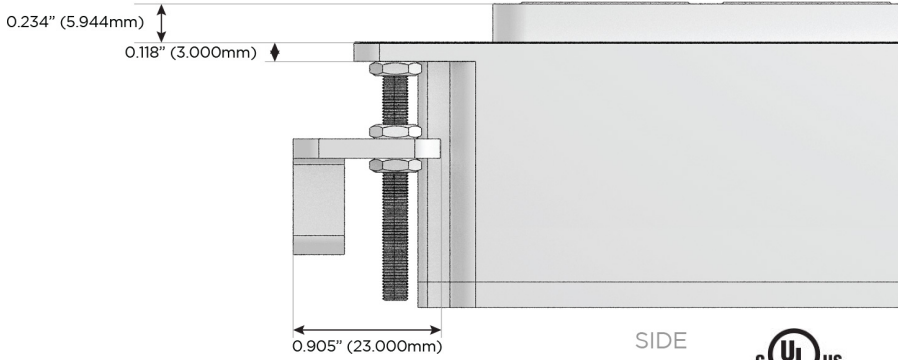

M-POWER-4T

AC POWER & DATA CONNECTIVITY SOLUTION

M-POWER-4TW-XAM6-BZ5AB

Specs:

Modules/Ports:

- **X** Switched AC
- **A** Tamper Resistant AC Receptacle
- **M** Double USB-A (Fast Charging Ports - 18W)
- **6** CAT 6

X A M 6

Distributed by

Mormax Company, Inc.

8 Westchester Plaza

Elmsford, NY 10523

914-699-0101

sales@mormax.com

mormax.com