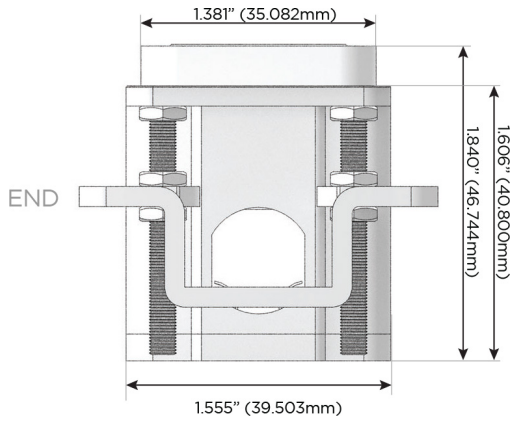

M-POWER-4T

AC POWER & DATA CONNECTIVITY SOLUTION

M-POWER-4TW-XAM6-BZ5AB

Specs:

Modules/Ports:

- **X** Switched AC
- **A** Tamper Resistant AC Receptacle
- **M** Double USB-A (Fast Charging Ports - 18W)
- **6** CAT 6

X A M 6

Distributed by

Mormax Company, Inc.

8 Westchester Plaza

Elmsford, NY 10523

914-699-0101

sales@mormax.com

mormax.com