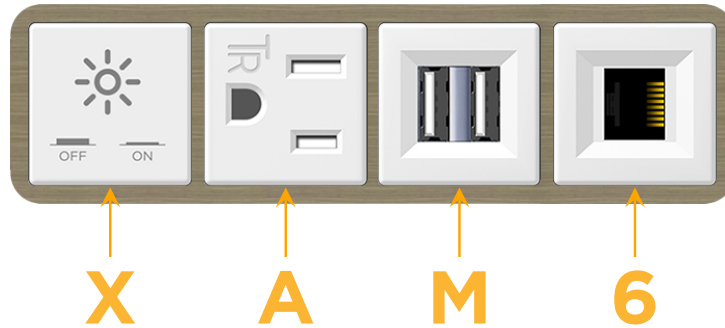

M-POWER-4T

AC POWER & DATA CONNECTIVITY SOLUTION

M-POWER-4TW-XAM6-BZ5AAB

Distributed by

Mormax Company, Inc.

8 Westchester Plaza

Elmsford, NY 10523

914-699-0101

sales@mormax.com

mormax.com

Metro Light & Power's line of power & data solutions offers sophisticated design elements combined with greater ease of installation. Streamlined and low-profile, enhanced by side-exiting cords, our outlets advance the industry with their cutting edge look and feel. We believe flexibility is key, and we provide a variety of mounting options, including the ability to mount in limited spaces. Our outlets are available in many finishes and configurations, in addition to a custom color and finish capability for our clients.

Bezel Finish: **ANTIQUED ARCHITECTURAL BRONZE (ABS)**

Custom Finishes Available M-POWER-4TW-XAM6-BZ5AAB

Features:

Module/Port Options:

- **A** Tamper Resistant AC Receptacle
- **E** USB-A & USB-C (20W)
- **M** Double USB-A (Fast Charging Ports - 18W)
- **H** HDMI
- **6** CAT 6
- **12** RJ 12
- **X** Switched AC
- **Y** 3-Way Switch (Low Voltage)
- **V** USB-C (45W High Speed Charging Port)
- **S** USB-C (25W High Speed Charging Port)
- **R** Switched AC (Rocker Switch)
- **D** Dimmer Switch

Plug:

Supplied with Low Profile Flat 45° Angle 120 VAC Plug

Optional Standard Straight 120 VAC Plug

Optional Straight 120 VAC Pass-through Plug

- CLEAN, COMPACT DESIGN
- STREAMLINED
- LOW PROFILE
- SIDE-EXITING CORDS
- PLUG & PLAY
- 6' AC CORD & PLUG (FLAT PLUG STANDARD)
- CUSTOMIZABLE CONFIGURATIONS AND FINISHES
- UL LISTED FOR MOUNTING IN FURNITURE
- 15A