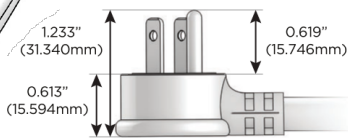

M-POWER-4T

AC POWER & DATA CONNECTIVITY SOLUTION

M-POWER-4TW-XAM6-BZ5AAB

Specs:

Modules/Ports:

- **X** Switched AC
- **A** Tamper Resistant AC Receptacle
- **M** Double USB-A (Fast Charging Ports - 18W)
- **6** CAT 6

X A M 6