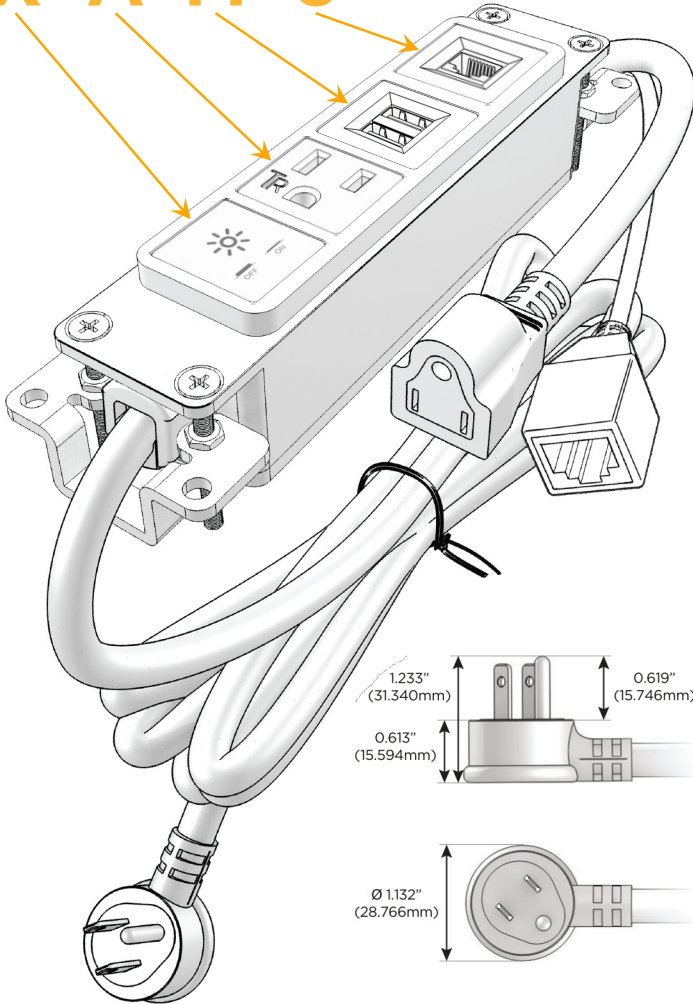

M-POWER-4T

AC POWER & DATA CONNECTIVITY SOLUTION

M-POWER-4TW-XAM6-BZ5AAB

Specs:

Modules/Ports:

- **X** Switched AC
- **A** Tamper Resistant AC Receptacle
- **M** Double USB-A (Fast Charging Ports - 18W)
- **6** CAT 6

X A M 6