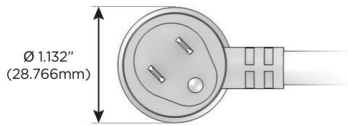

M-POWER-4T

AC POWER & DATA CONNECTIVITY SOLUTION

M-POWER-4TW-XAM6-BZ4B

Specs:

Modules/Ports:

- **X** Switched AC
- **A** Tamper Resistant AC Receptacle
- **M** Double USB-A (Fast Charging Ports - 18W)
- **6** CAT 6

X A M 6