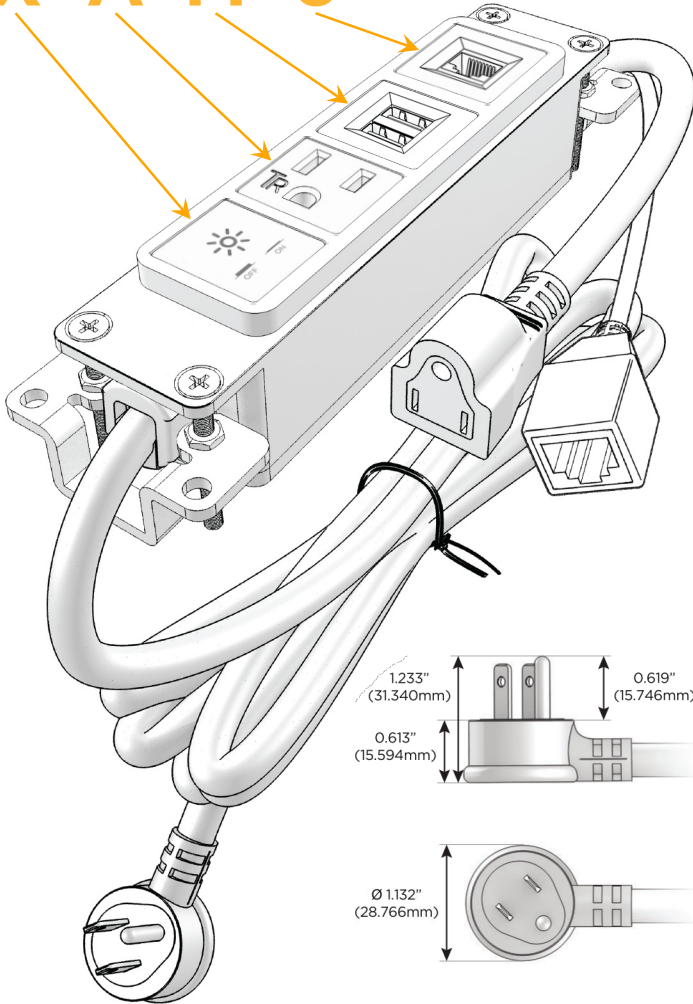

M-POWER-4T

AC POWER & DATA CONNECTIVITY SOLUTION

M-POWER-4TW-XAM6-BZ4B

Specs:

Modules/Ports:

- **X** Switched AC
- **A** Tamper Resistant AC Receptacle
- **M** Double USB-A (Fast Charging Ports - 18W)
- **6** CAT 6

X A M 6