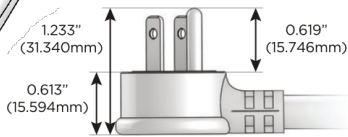

M-POWER-4T

AC POWER & DATA CONNECTIVITY SOLUTION

M-POWER-4TW-XAM6-BZ4B

Specs:

Modules/Ports:

- **X** Switched AC
- **A** Tamper Resistant AC Receptacle
- **M** Double USB-A (Fast Charging Ports - 18W)
- **6** CAT 6

X A M 6