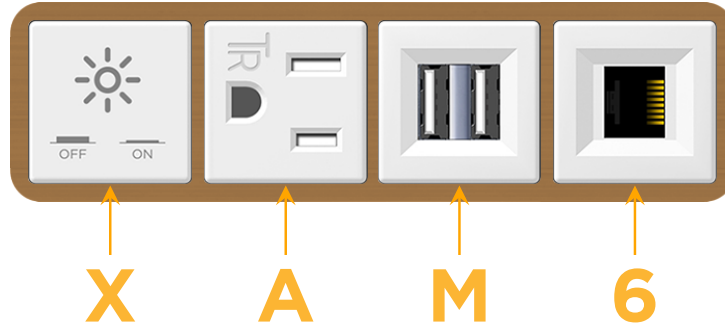

sales@mormax.com

mormax.com

Metro Light & Power's line of power & data solutions offers sophisticated design elements combined with greater ease of installation. Streamlined and low-profile, enhanced by side-exiting cords, our outlets advance the industry with their cutting edge look and feel. We believe flexibility is key, and we provide a variety of mounting options, including the ability to mount in limited spaces. Our outlets are available in many finishes and configurations, in addition to a custom color and finish capability for our clients.

Bezel Finish: **SOLID BRONZE BRUSHED**

Custom Finishes Available M-POWER-4TW-XAM6-BZ4B

Features:

Module/Port Options:

- A Tamper Resistant AC Receptacle
- E USB-A & USB-C (20W)
- M Double USB-A (Fast Charging Ports - 18W)
- H HDMI
- 6 CAT 6
- 12 RJ 12
- X Switched AC
- Y 3-Way Switch (Low Voltage)
- V USB-C (45W High Speed Charging Port)
- S USB-C (25W High Speed Charging Port)
- R Switched AC (Rocker Switch)
- D Dimmer Switch

Plug:

- Supplied with Low Profile Flat 45° Angle 120 VAC Plug
- Optional Standard Straight 120 VAC Plug
- Optional Straight 120 VAC Pass-through Plug

- CLEAN, COMPACT DESIGN
- STREAMLINED
- LOW PROFILE
- SIDE-EXITING CORDS
- PLUG & PLAY
- 6' AC CORD & PLUG (FLAT PLUG STANDARD)
- CUSTOMIZABLE CONFIGURATIONS AND FINISHES
- UL LISTED FOR MOUNTING IN FURNITURE
- 15A

M-POWER-4T

AC POWER & DATA CONNECTIVITY SOLUTION

M-POWER-4TW-XAM6-BZ4B

Specs:

Modules/Ports:

- X** Switched AC
- A** Tamper Resistant AC Receptacle
- M** Double USB-A (Fast Charging Ports - 18W)
- 6** CAT 6