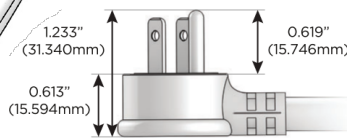

M-POWER-4T

AC POWER & DATA CONNECTIVITY SOLUTION

M-POWER-4TW-XAM6-BRAB

Specs:

Modules/Ports:

- **X** Switched AC
- **A** Tamper Resistant AC Receptacle
- **M** Double USB-A (Fast Charging Ports - 18W)
- **6** CAT 6

X A M 6