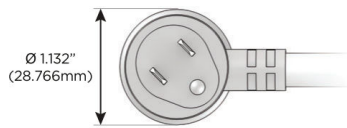

M-POWER-4T

AC POWER & DATA CONNECTIVITY SOLUTION

M-POWER-4TW-XAM6-BRAB

Specs:

Modules/Ports:

- **X** Switched AC
- **A** Tamper Resistant AC Receptacle
- **M** Double USB-A (Fast Charging Ports - 18W)
- **6** CAT 6

X A M 6