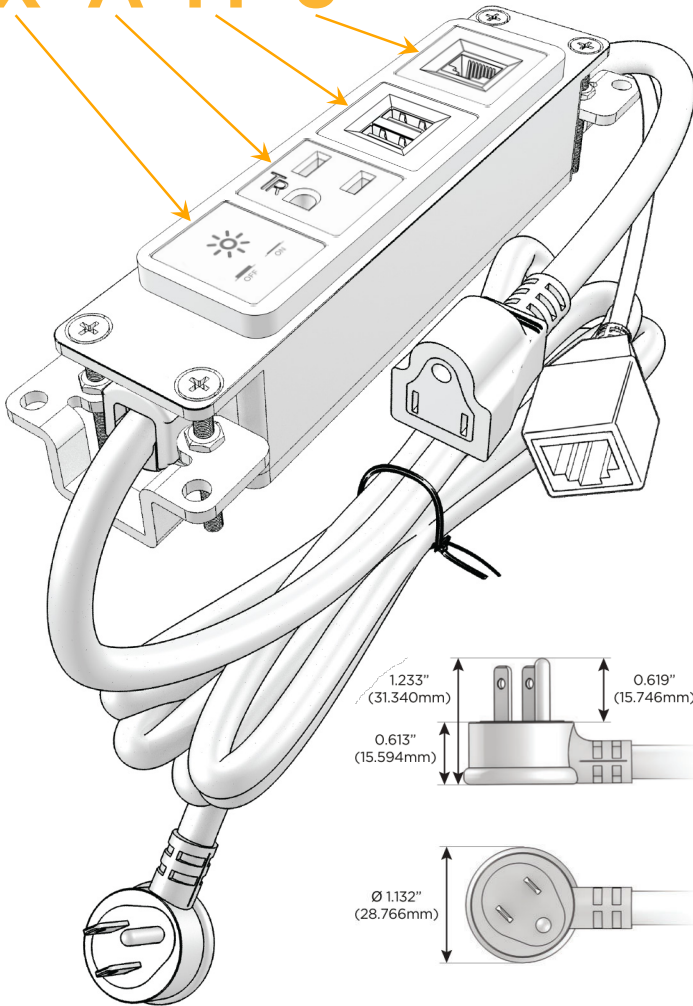

M-POWER-4T

AC POWER & DATA CONNECTIVITY SOLUTION

M-POWER-4TW-XAM6-BRAB

Specs:

Modules/Ports:

- **X** Switched AC
- **A** Tamper Resistant AC Receptacle
- **M** Double USB-A (Fast Charging Ports - 18W)
- **6** CAT 6

X A M 6