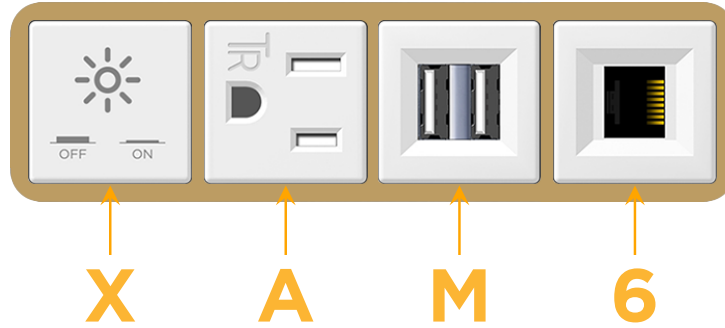

sales@mormax.com

mormax.com

Metro Light & Power's line of power & data solutions offers sophisticated design elements combined with greater ease of installation. Streamlined and low-profile, enhanced by side-exiting cords, our outlets advance the industry with their cutting edge look and feel. We believe flexibility is key, and we provide a variety of mounting options, including the ability to mount in limited spaces. Our outlets are available in many finishes and configurations, in addition to a custom color and finish capability for our clients.

Bezel Finish: **BRASS (ABS)**

Custom Finishes Available M-POWER-4TW-XAM6-BRAB

Features:

Module/Port Options:

- A** Tamper Resistant AC Receptacle
- E** USB-A & USB-C (20W)
- M** Double USB-A (Fast Charging Ports - 18W)
- H** HDMI
- 6** CAT 6
- 12** RJ 12
- X** Switched AC
- Y** 3-Way Switch (Low Voltage)
- V** USB-C (45W High Speed Charging Port)
- S** USB-C (25W High Speed Charging Port)
- R** Switched AC (Rocker Switch)
- D** Dimmer Switch

Plug:

Supplied with Low Profile Flat 45° Angle 120 VAC Plug

Optional Standard Straight 120 VAC Plug

Optional Straight 120 VAC Pass-through Plug

- CLEAN, COMPACT DESIGN
- STREAMLINED
- LOW PROFILE
- SIDE-EXITING CORDS
- PLUG & PLAY
- 6' AC CORD & PLUG (FLAT PLUG STANDARD)
- CUSTOMIZABLE CONFIGURATIONS AND FINISHES
- UL LISTED FOR MOUNTING IN FURNITURE
- 15A

M-POWER-4T

AC POWER & DATA CONNECTIVITY SOLUTION

M-POWER-4TW-XAM6-BRAB

Specs:

Modules/Ports:

- X** Switched AC
- A** Tamper Resistant AC Receptacle
- M** Double USB-A (Fast Charging Ports - 18W)
- 6** CAT 6