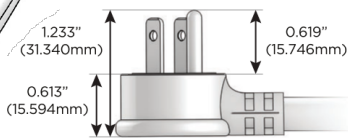

M-POWER-4T

AC POWER & DATA CONNECTIVITY SOLUTION

M-POWER-4TW-XAM6-BRAAB

Specs:

Modules/Ports:

- **X** Switched AC
- **A** Tamper Resistant AC Receptacle
- **M** Double USB-A (Fast Charging Ports - 18W)
- **6** CAT 6

X A M 6