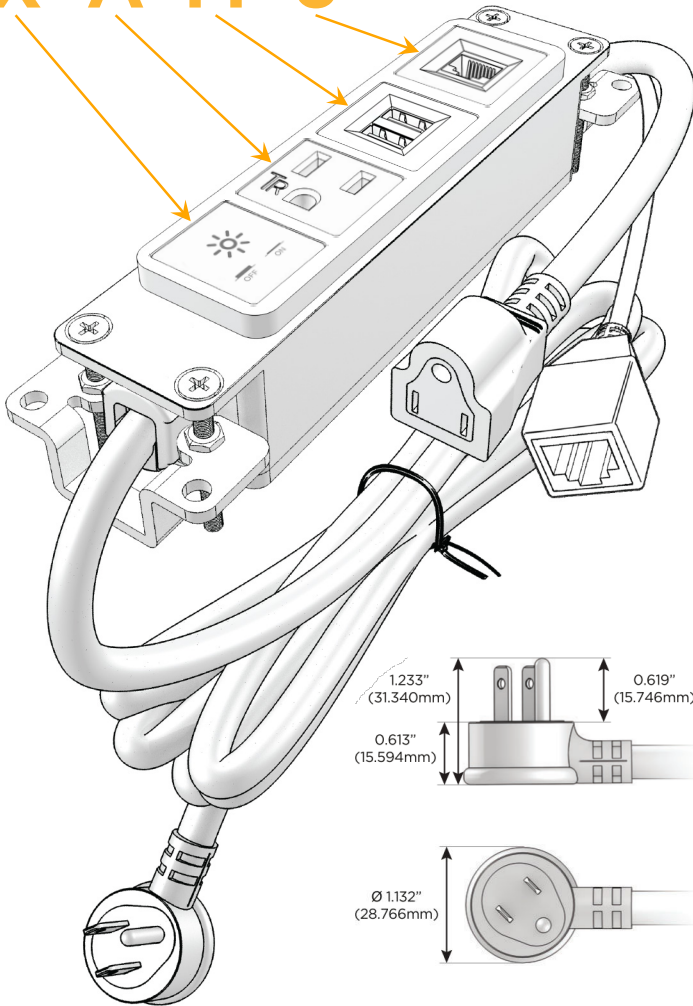

M-POWER-4T

AC POWER & DATA CONNECTIVITY SOLUTION

M-POWER-4TW-XAM6-BRAAB

Specs:

Modules/Ports:

- **X** Switched AC
- **A** Tamper Resistant AC Receptacle
- **M** Double USB-A (Fast Charging Ports - 18W)
- **6** CAT 6

X A M 6