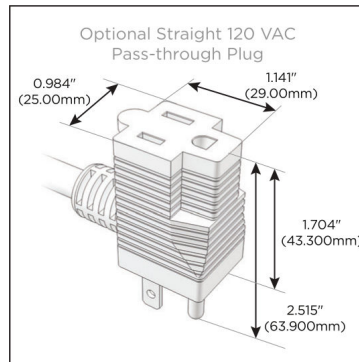

M-POWER-4T

AC POWER & DATA CONNECTIVITY SOLUTION

M-POWER-4TW-XAM6-BRAAB

Specs:

Modules/Ports:

- **X** Switched AC
- **A** Tamper Resistant AC Receptacle
- **M** Double USB-A (Fast Charging Ports - 18W)
- **6** CAT 6

X A M 6