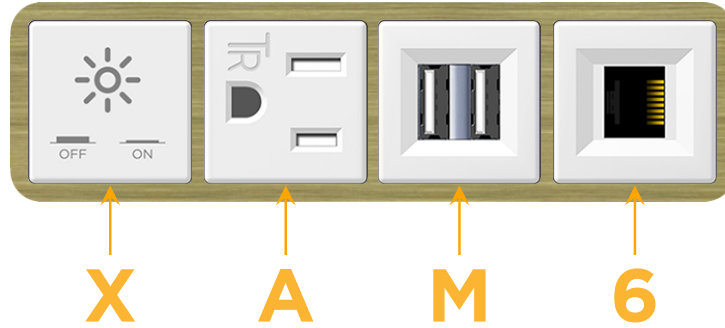

sales@mormax.com

mormax.com

Metro Light & Power's line of power & data solutions offers sophisticated design elements combined with greater ease of installation. Streamlined and low-profile, enhanced by side-exiting cords, our outlets advance the industry with their cutting edge look and feel. We believe flexibility is key, and we provide a variety of mounting options, including the ability to mount in limited spaces. Our outlets are available in many finishes and configurations, in addition to a custom color and finish capability for our clients.

Bezel Finish: **BRASS ANTIQUED (ABS)**

Custom Finishes Available M-POWER-4TW-XAM6-BRAAB

Features:

Module/Port Options:

- A** Tamper Resistant AC Receptacle
- E** USB-A & USB-C (20W)
- M** Double USB-A (Fast Charging Ports - 18W)
- H** HDMI
- 6** CAT 6
- 12** RJ 12
- X** Switched AC
- Y** 3-Way Switch (Low Voltage)
- V** USB-C (45W High Speed Charging Port)
- S** USB-C (25W High Speed Charging Port)
- R** Switched AC (Rocker Switch)
- D** Dimmer Switch

Plug:

Supplied with Low Profile Flat 45° Angle 120 VAC Plug

Optional Standard Straight 120 VAC Plug

Optional Straight 120 VAC Pass-through Plug

- CLEAN, COMPACT DESIGN
- STREAMLINED
- LOW PROFILE
- SIDE-EXITING CORDS
- PLUG & PLAY
- 6' AC CORD & PLUG (FLAT PLUG STANDARD)
- CUSTOMIZABLE CONFIGURATIONS AND FINISHES
- UL LISTED FOR MOUNTING IN FURNITURE
- 15A

M-POWER-4T

AC POWER & DATA CONNECTIVITY SOLUTION

M-POWER-4TW-XAM6-BRAAB

Specs:

Modules/Ports:

- X** Switched AC
- A** Tamper Resistant AC Receptacle
- M** Double USB-A (Fast Charging Ports - 18W)
- 6** CAT 6