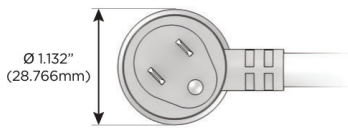

M-POWER-4T

AC POWER & DATA CONNECTIVITY SOLUTION

M-POWER-4TW-XAM6-BRAAB

Specs:

Modules/Ports:

- **X** Switched AC
- **A** Tamper Resistant AC Receptacle
- **M** Double USB-A (Fast Charging Ports - 18W)
- **6** CAT 6

X A M 6