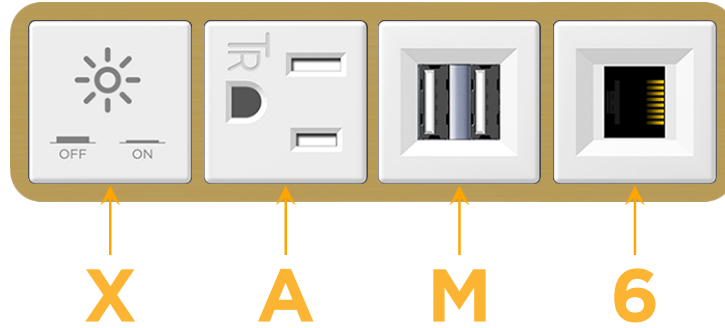

sales@mormax.com

mormax.com

Metro Light & Power's line of power & data solutions offers sophisticated design elements combined with greater ease of installation. Streamlined and low-profile, enhanced by side-exiting cords, our outlets advance the industry with their cutting edge look and feel. We believe flexibility is key, and we provide a variety of mounting options, including the ability to mount in limited spaces. Our outlets are available in many finishes and configurations, in addition to a custom color and finish capability for our clients.

Bezel Finish: **SOLID BRASS BRUSHED**

Custom Finishes Available M-POWER-4TW-XAM6-BR4B

Features:

Module/Port Options:

- A** Tamper Resistant AC Receptacle
- E** USB-A & USB-C (20W)
- M** Double USB-A (Fast Charging Ports - 18W)
- H** HDMI
- 6** CAT 6
- 12** RJ 12
- X** Switched AC
- Y** 3-Way Switch (Low Voltage)
- V** USB-C (45W High Speed Charging Port)
- S** USB-C (25W High Speed Charging Port)
- R** Switched AC (Rocker Switch)
- D** Dimmer Switch

Plug:

Supplied with Low Profile Flat 45° Angle 120 VAC Plug

Optional Standard Straight 120 VAC Plug

Optional Straight 120 VAC Pass-through Plug

- CLEAN, COMPACT DESIGN
- STREAMLINED
- LOW PROFILE
- SIDE-EXITING CORDS
- PLUG & PLAY
- 6' AC CORD & PLUG (FLAT PLUG STANDARD)
- CUSTOMIZABLE CONFIGURATIONS AND FINISHES
- UL LISTED FOR MOUNTING IN FURNITURE
- 15A

sales@mormax.com

mormax.com

Specs:

Modules/Ports:

- X** Switched AC
- A** Tamper Resistant AC Receptacle
- M** Double USB-A (Fast Charging Ports - 18W)
- 6** CAT 6

X A M 6