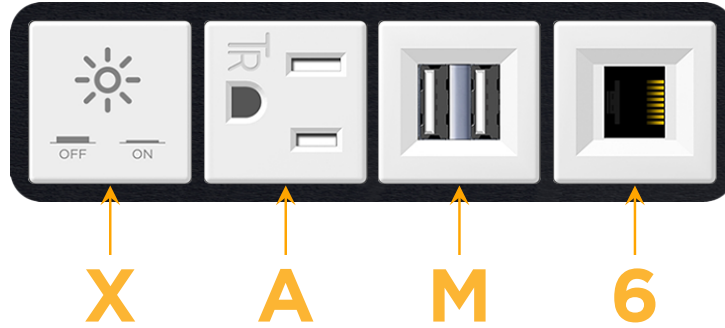

sales@mormax.com

mormax.com

Metro Light & Power's line of power & data solutions offers sophisticated design elements combined with greater ease of installation. Streamlined and low-profile, enhanced by side-exiting cords, our outlets advance the industry with their cutting edge look and feel. We believe flexibility is key, and we provide a variety of mounting options, including the ability to mount in limited spaces. Our outlets are available in many finishes and configurations, in addition to a custom color and finish capability for our clients.

Bezel Finish: **BLACK (STEEL)**

Custom Finishes Available M-POWER-4TW-XAM6-BB

Features:

Module/Port Options:

- A** Tamper Resistant AC Receptacle
- E** USB-A & USB-C (20W)
- M** Double USB-A (Fast Charging Ports - 18W)
- H** HDMI
- 6** CAT 6
- 12** RJ 12
- X** Switched AC
- Y** 3-Way Switch (Low Voltage)
- V** USB-C (45W High Speed Charging Port)
- S** USB-C (25W High Speed Charging Port)
- R** Switched AC (Rocker Switch)
- D** Dimmer Switch

Plug:

Supplied with Low Profile Flat 45° Angle 120 VAC Plug

Optional Standard Straight 120 VAC Plug

Optional Straight 120 VAC Pass-through Plug

- CLEAN, COMPACT DESIGN
- STREAMLINED
- LOW PROFILE
- SIDE-EXITING CORDS
- PLUG & PLAY
- 6' AC CORD & PLUG (FLAT PLUG STANDARD)
- CUSTOMIZABLE CONFIGURATIONS AND FINISHES
- UL LISTED FOR MOUNTING IN FURNITURE
- 15A

M-POWER-4T

AC POWER & DATA CONNECTIVITY SOLUTION

M-POWER-4TW-XAM6-BB

Specs:

Modules/Ports:

- X** Switched AC
- A** Tamper Resistant AC Receptacle
- M** Double USB-A (Fast Charging Ports - 18W)
- 6** CAT 6

X A M 6