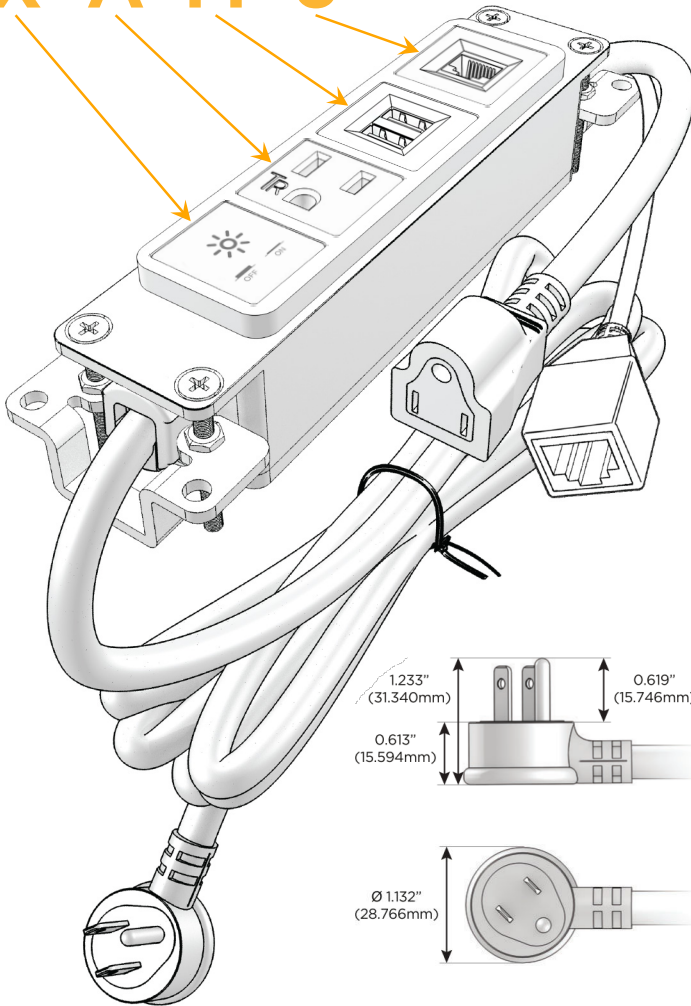

Bezel Finish: **BLACK (STEEL)**

Custom Finishes Available M-POWER-4TW-XAM6-BB

Features:

Module/Port Options:

- A** Tamper Resistant AC Receptacle
- E** USB-A & USB-C (20W)
- M** Double USB-A (Fast Charging Ports - 18W)
- H** HDMI
- 6** CAT 6
- 12** RJ 12
- X** Switched AC
- Y** 3-Way Switch (Low Voltage)
- V** USB-C (45W High Speed Charging Port)
- S** USB-C (25W High Speed Charging Port)
- R** Switched AC (Rocker Switch)
- D** Dimmer Switch

Plug:

Supplied with Low Profile Flat 45° Angle 120 VAC Plug

Optional Standard Straight 120 VAC Plug

Optional Straight 120 VAC Pass-through Plug

- CLEAN, COMPACT DESIGN
- STREAMLINED
- LOW PROFILE
- SIDE-EXITING CORDS
- PLUG & PLAY
- 6' AC CORD & PLUG (FLAT PLUG STANDARD)
- CUSTOMIZABLE CONFIGURATIONS AND FINISHES
- UL LISTED FOR MOUNTING IN FURNITURE
- 15A

M-POWER-4T

AC POWER & DATA CONNECTIVITY SOLUTION

M-POWER-4TW-XAM6-BB

Specs:

Modules/Ports:

- X** Switched AC
- A** Tamper Resistant AC Receptacle
- M** Double USB-A (Fast Charging Ports - 18W)
- 6** CAT 6

X A M 6