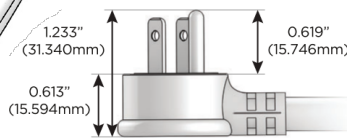

Plug:

Supplied with Low Profile Flat 45° Angle 120 VAC Plug

Optional Standard Straight 120 VAC Plug

Optional Straight 120 VAC Pass-through Plug

- CLEAN, COMPACT DESIGN
- STREAMLINED
- LOW PROFILE
- SIDE-EXITING CORDS
- PLUG & PLAY
- 6' AC CORD & PLUG (FLAT PLUG STANDARD)
- CUSTOMIZABLE CONFIGURATIONS AND FINISHES
- UL LISTED FOR MOUNTING IN FURNITURE
- 15A

M-POWER-4T

AC POWER & DATA CONNECTIVITY SOLUTION

M-POWER-4TW-XAM6-BB

Specs:

Modules/Ports:

- X** Switched AC
- A** Tamper Resistant AC Receptacle
- M** Double USB-A (Fast Charging Ports - 18W)
- 6** CAT 6

X A M 6