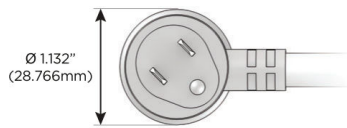

Plug:

Supplied with Low Profile Flat 45° Angle 120 VAC Plug

Optional Standard Straight 120 VAC Plug

Optional Straight 120 VAC Pass-through Plug

- CLEAN, COMPACT DESIGN
- STREAMLINED
- LOW PROFILE
- SIDE-EXITING CORDS
- PLUG & PLAY
- 6' AC CORD & PLUG (FLAT PLUG STANDARD)
- CUSTOMIZABLE CONFIGURATIONS AND FINISHES
- UL LISTED FOR MOUNTING IN FURNITURE
- 15A

M-POWER-4T

AC POWER & DATA CONNECTIVITY SOLUTION

M-POWER-4TW-XAM6-BB

Specs:

Modules/Ports:

- X** Switched AC
- A** Tamper Resistant AC Receptacle
- M** Double USB-A (Fast Charging Ports - 18W)
- 6** CAT 6

X A M 6