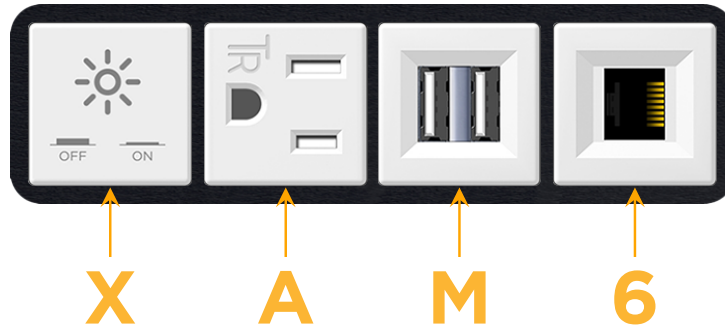

M-POWER-4T

AC POWER & DATA CONNECTIVITY SOLUTION

M-POWER-4TW-XAM6-BAB

Distributed by

Mormax Company, Inc.

8 Westchester Plaza

Elmsford, NY 10523

914-699-0101

sales@mormax.com

mormax.com

Metro Light & Power's line of power & data solutions offers sophisticated design elements combined with greater ease of installation. Streamlined and low-profile, enhanced by side-exiting cords, our outlets advance the industry with their cutting edge look and feel. We believe flexibility is key, and we provide a variety of mounting options, including the ability to mount in limited spaces. Our outlets are available in many finishes and configurations, in addition to a custom color and finish capability for our clients.

Bezel Finish: **BLACK (ABS)**

Custom Finishes Available M-POWER-4TW-XAM6-BAB

Features:

Module/Port Options:

- **A** Tamper Resistant AC Receptacle
- **E** USB-A & USB-C (20W)
- **M** Double USB-A (Fast Charging Ports - 18W)
- **H** HDMI
- **6** CAT 6
- **12** RJ 12
- **X** Switched AC
- **Y** 3-Way Switch (Low Voltage)
- **V** USB-C (45W High Speed Charging Port)
- **S** USB-C (25W High Speed Charging Port)
- **R** Switched AC (Rocker Switch)
- **D** Dimmer Switch

Plug:

Supplied with Low Profile Flat 45° Angle 120 VAC Plug

Optional Standard Straight 120 VAC Plug

Optional Straight 120 VAC Pass-through Plug

- CLEAN, COMPACT DESIGN
- STREAMLINED
- LOW PROFILE
- SIDE-EXITING CORDS
- PLUG & PLAY
- 6' AC CORD & PLUG (FLAT PLUG STANDARD)
- CUSTOMIZABLE CONFIGURATIONS AND FINISHES
- UL LISTED FOR MOUNTING IN FURNITURE
- 15A