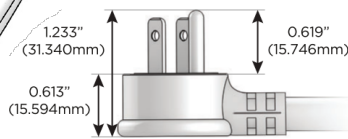

M-POWER-4T

AC POWER & DATA CONNECTIVITY SOLUTION

M-POWER-4TW-XAM6-BAB

Specs:

Modules/Ports:

- **X** Switched AC
- **A** Tamper Resistant AC Receptacle
- **M** Double USB-A (Fast Charging Ports - 18W)
- **6** CAT 6

X A M 6