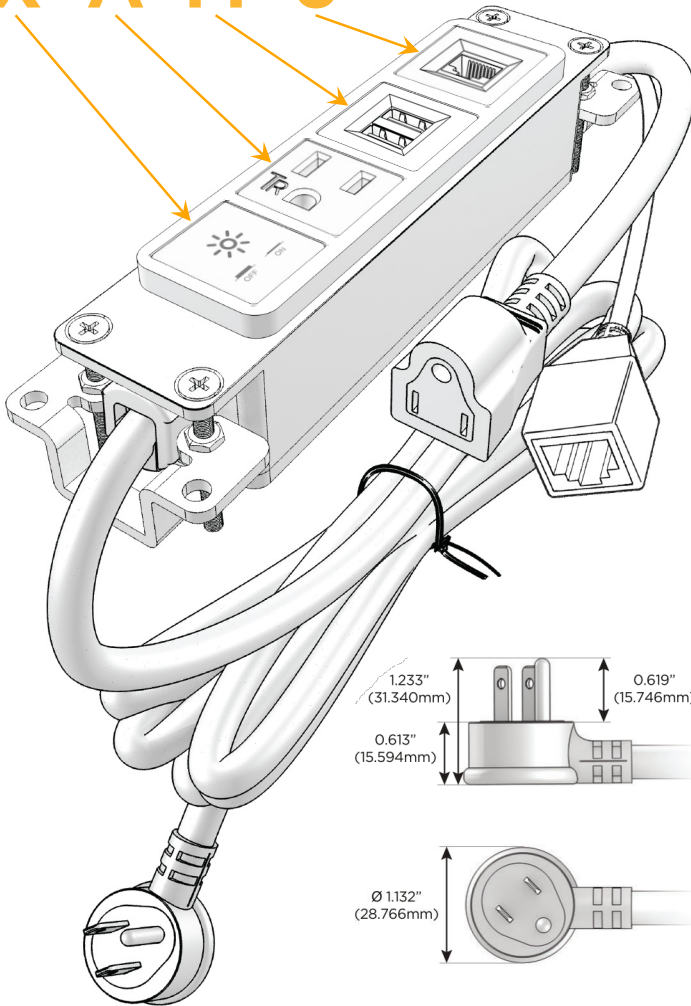

M-POWER-4T

AC POWER & DATA CONNECTIVITY SOLUTION

M-POWER-4TW-XAM6-BAB

Specs:

Modules/Ports:

- **X** Switched AC
- **A** Tamper Resistant AC Receptacle
- **M** Double USB-A (Fast Charging Ports - 18W)
- **6** CAT 6

X A M 6