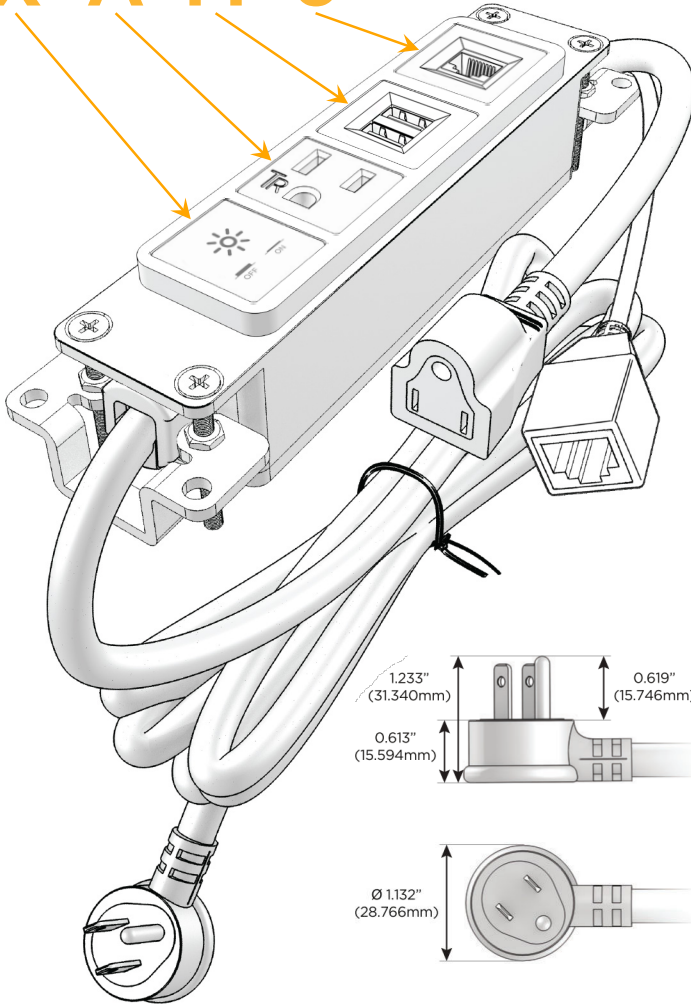

M-POWER-4T

AC POWER & DATA CONNECTIVITY SOLUTION

M-POWER-4TW-XAM6-B2AB

Specs:

Modules/Ports:

- **X** Switched AC
- **A** Tamper Resistant AC Receptacle
- **M** Double USB-A (Fast Charging Ports - 18W)
- **6** CAT 6

X A M 6