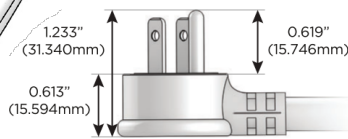

M-POWER-4T

AC POWER & DATA CONNECTIVITY SOLUTION

M-POWER-4TW-XAM6-B2AB

Specs:

Modules/Ports:

- **X** Switched AC
- **A** Tamper Resistant AC Receptacle
- **M** Double USB-A (Fast Charging Ports - 18W)
- **6** CAT 6

X A M 6