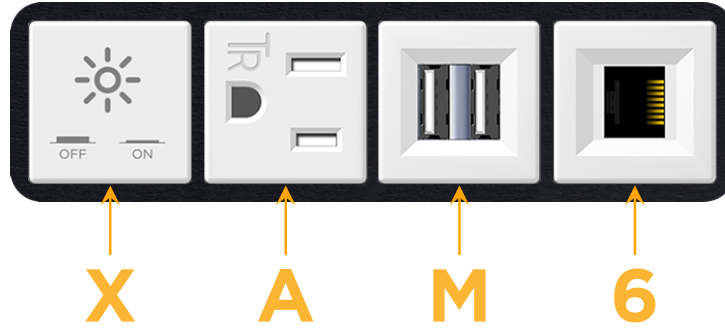

sales@mormax.com

mormax.com

Metro Light & Power's line of power & data solutions offers sophisticated design elements combined with greater ease of installation. Streamlined and low-profile, enhanced by side-exiting cords, our outlets advance the industry with their cutting edge look and feel. We believe flexibility is key, and we provide a variety of mounting options, including the ability to mount in limited spaces. Our outlets are available in many finishes and configurations, in addition to a custom color and finish capability for our clients.

Bezel Finish: **SATIN BLACK (ABS)**

Custom Finishes Available M-POWER-4TW-XAM6-B2AB

Features:

Module/Port Options:

- A** Tamper Resistant AC Receptacle
- E** USB-A & USB-C (20W)
- M** Double USB-A (Fast Charging Ports - 18W)
- H** HDMI
- 6** CAT 6
- 12** RJ 12
- X** Switched AC
- Y** 3-Way Switch (Low Voltage)
- V** USB-C (45W High Speed Charging Port)
- S** USB-C (25W High Speed Charging Port)
- R** Switched AC (Rocker Switch)
- D** Dimmer Switch

Plug:

- Supplied with Low Profile Flat 45° Angle 120 VAC Plug
- Optional Standard Straight 120 VAC Plug
- Optional Straight 120 VAC Pass-through Plug

- CLEAN, COMPACT DESIGN
- STREAMLINED
- LOW PROFILE
- SIDE-EXITING CORDS
- PLUG & PLAY
- 6' AC CORD & PLUG (FLAT PLUG STANDARD)
- CUSTOMIZABLE CONFIGURATIONS AND FINISHES
- UL LISTED FOR MOUNTING IN FURNITURE
- 15A

M-POWER-4T

AC POWER & DATA CONNECTIVITY SOLUTION

M-POWER-4TW-XAM6-B2AB

Specs:

Modules/Ports:

- X** Switched AC
- A** Tamper Resistant AC Receptacle
- M** Double USB-A (Fast Charging Ports - 18W)
- 6** CAT 6