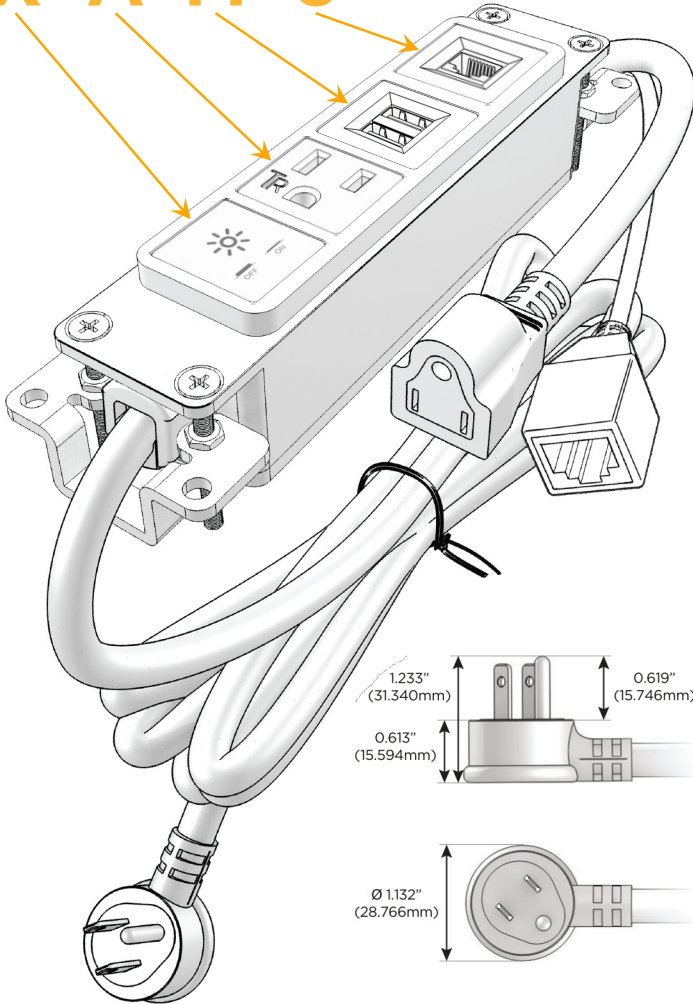

M-POWER-4T

AC POWER & DATA CONNECTIVITY SOLUTION

M-POWER-4TW-XAM6-APAB

Specs:

Modules/Ports:

- **X** Switched AC
- **A** Tamper Resistant AC Receptacle
- **M** Double USB-A (Fast Charging Ports - 18W)
- **6** CAT 6

X A M 6