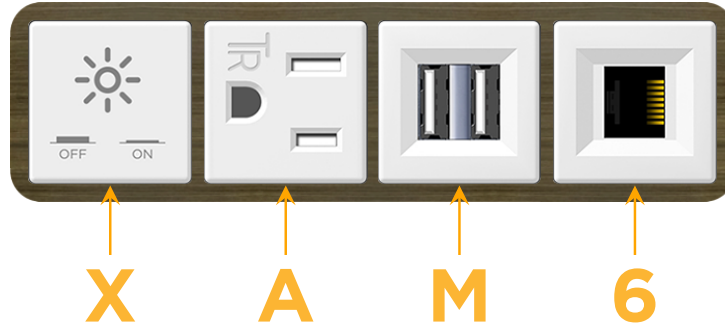

Bezel Finish: **SPECIAL ANTIQUE BRONZE (ABS)**

Custom Finishes Available M-POWER-4TW-XAM6-APAB

Features:

Module/Port Options:

- A** Tamper Resistant AC Receptacle
- E** USB-A & USB-C (20W)
- M** Double USB-A (Fast Charging Ports - 18W)
- H** HDMI
- 6** CAT 6
- 12** RJ 12
- X** Switched AC
- Y** 3-Way Switch (Low Voltage)
- V** USB-C (45W High Speed Charging Port)
- S** USB-C (25W High Speed Charging Port)
- R** Switched AC (Rocker Switch)
- D** Dimmer Switch

Plug:

Supplied with Low Profile Flat 45° Angle 120 VAC Plug

Optional Standard Straight 120 VAC Plug

Optional Straight 120 VAC Pass-through Plug

- CLEAN, COMPACT DESIGN
- STREAMLINED
- LOW PROFILE
- SIDE-EXITING CORDS
- PLUG & PLAY
- 6' AC CORD & PLUG (FLAT PLUG STANDARD)
- CUSTOMIZABLE CONFIGURATIONS AND FINISHES
- UL LISTED FOR MOUNTING IN FURNITURE
- 15A

M-POWER-4T

AC POWER & DATA CONNECTIVITY SOLUTION

M-POWER-4TW-XAM6-APAB

Specs:

Modules/Ports:

- X** Switched AC
- A** Tamper Resistant AC Receptacle
- M** Double USB-A (Fast Charging Ports - 18W)
- 6** CAT 6