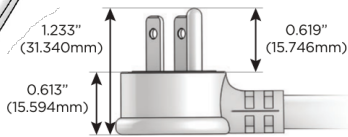

M-POWER-4T

AC POWER & DATA CONNECTIVITY SOLUTION

M-POWER-4TW-XAM6-APAB

Specs:

Modules/Ports:

- **X** Switched AC
- **A** Tamper Resistant AC Receptacle
- **M** Double USB-A (Fast Charging Ports - 18W)
- **6** CAT 6

X A M 6