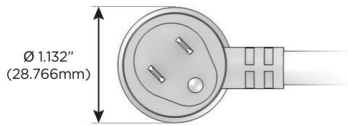

Plug:

- Supplied with Low Profile Flat 45° Angle 120 VAC Plug
- Optional Standard Straight 120 VAC Plug
- Optional Straight 120 VAC Pass-through Plug

- CLEAN, COMPACT DESIGN
- STREAMLINED
- LOW PROFILE
- SIDE-EXITING CORDS
- PLUG & PLAY
- 6' AC CORD & PLUG (FLAT PLUG STANDARD)
- CUSTOMIZABLE CONFIGURATIONS AND FINISHES
- UL LISTED FOR MOUNTING IN FURNITURE
- 15A

M-POWER-4T

AC POWER & DATA CONNECTIVITY SOLUTION

M-POWER-4TW-XAE6-WB

Specs:

Modules/Ports:

- X Switched AC
- A Tamper Resistant AC Receptacle
- E USB-A & USB-C (20W)
- 6 CAT 6

X A E 6

Distributed by