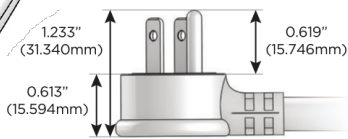

M-POWER-4T

AC POWER & DATA CONNECTIVITY SOLUTION

M-POWER-4TW-XAE6-WB

Specs:

Modules/Ports:

- X Switched AC
- A Tamper Resistant AC Receptacle
- E USB-A & USB-C (20W)
- 6 CAT 6

X A E 6

Distributed by