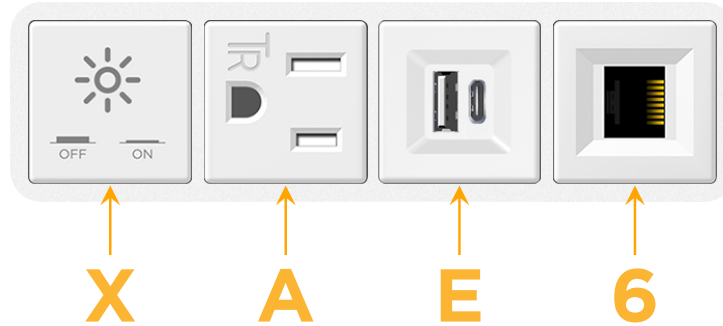

Bezel Finish: **WHITE (STEEL)**
Custom Finishes Available M-POWER-4TW-XAE6-WB

Features:

Module/Port Options:

- A** Tamper Resistant AC Receptacle
- E** USB-A & USB-C (20W)
- M** Double USB-A (Fast Charging Ports - 18W)
- H** HDMI
- 6** CAT 6
- 12** RJ 12
- X** Switched AC
- Y** 3-Way Switch (Low Voltage)
- V** USB-C (45W High Speed Charging Port)
- S** USB-C (25W High Speed Charging Port)
- R** Switched AC (Rocker Switch)
- D** Dimmer Switch

Plug:

- Supplied with Low Profile Flat 45° Angle 120 VAC Plug
- Optional Standard Straight 120 VAC Plug
- Optional Straight 120 VAC Pass-through Plug

- CLEAN, COMPACT DESIGN
- STREAMLINED
- LOW PROFILE
- SIDE-EXITING CORDS
- PLUG & PLAY
- 6' AC CORD & PLUG (FLAT PLUG STANDARD)
- CUSTOMIZABLE CONFIGURATIONS AND FINISHES
- UL LISTED FOR MOUNTING IN FURNITURE
- 15A

M-POWER-4T

AC POWER & DATA CONNECTIVITY SOLUTION

M-POWER-4TW-XAE6-WB

Specs:

Modules/Ports:

- X Switched AC
- A Tamper Resistant AC Receptacle
- E USB-A & USB-C (20W)
- 6 CAT 6

X A E 6

Distributed by