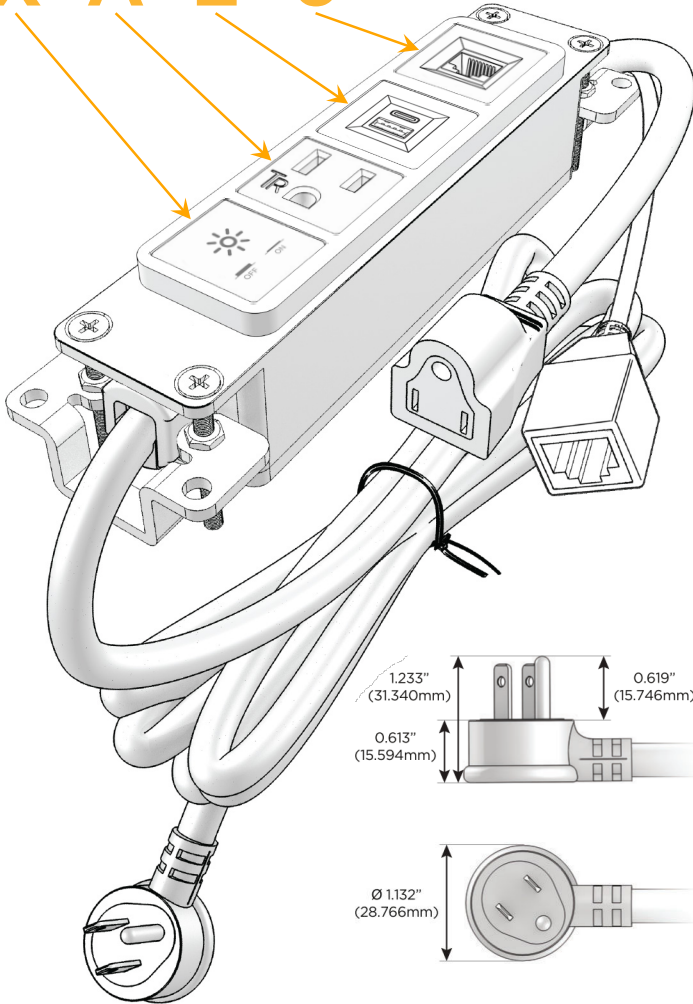

Bezel Finish: **WHITE (STEEL)**
Custom Finishes Available M-POWER-4TW-XAE6-WB

Features:

Module/Port Options:

- A** Tamper Resistant AC Receptacle
- E** USB-A & USB-C (20W)
- M** Double USB-A (Fast Charging Ports - 18W)
- H** HDMI
- 6** CAT 6
- 12** RJ 12
- X** Switched AC
- Y** 3-Way Switch (Low Voltage)
- V** USB-C (45W High Speed Charging Port)
- S** USB-C (25W High Speed Charging Port)
- R** Switched AC (Rocker Switch)
- D** Dimmer Switch

Plug:

- Supplied with Low Profile Flat 45° Angle 120 VAC Plug
- Optional Standard Straight 120 VAC Plug
- Optional Straight 120 VAC Pass-through Plug

- CLEAN, COMPACT DESIGN
- STREAMLINED
- LOW PROFILE
- SIDE-EXITING CORDS
- PLUG & PLAY
- 6' AC CORD & PLUG (FLAT PLUG STANDARD)
- CUSTOMIZABLE CONFIGURATIONS AND FINISHES
- UL LISTED FOR MOUNTING IN FURNITURE
- 15A

M-POWER-4T

AC POWER & DATA CONNECTIVITY SOLUTION

M-POWER-4TW-XAE6-WB

Specs:

Modules/Ports:

- X Switched AC
- A Tamper Resistant AC Receptacle
- E USB-A & USB-C (20W)
- 6 CAT 6

X A E 6

Distributed by