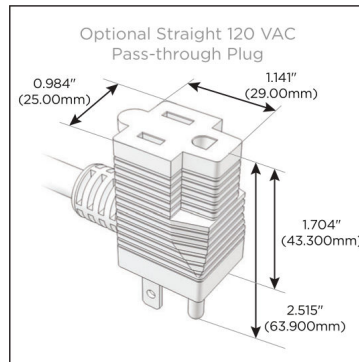

### Module/Port Options:

- A** Tamper Resistant AC Receptacle
- E** USB-A & USB-C (20W)
- M** Double USB-A (Fast Charging Ports - 18W)
- H** HDMI
- 6** CAT 6
- 12** RJ 12
- X** Switched AC
- Y** 3-Way Switch (Low Voltage)
- V** USB-C (45W High Speed Charging Port)
- S** USB-C (25W High Speed Charging Port)
- R** Switched AC (Rocker Switch)
- D** Dimmer Switch

### Plug:

Supplied with Low Profile Flat 45° Angle 120 VAC Plug

Optional Standard Straight 120 VAC Plug

Optional Straight 120 VAC Pass-through Plug

- CLEAN, COMPACT DESIGN
- STREAMLINED
- LOW PROFILE
- SIDE-EXITING CORDS
- PLUG & PLAY
- 6' AC CORD & PLUG (FLAT PLUG STANDARD)
- CUSTOMIZABLE CONFIGURATIONS AND FINISHES
- UL LISTED FOR MOUNTING IN FURNITURE
- 15A

# M-POWER-4T

AC POWER & DATA CONNECTIVITY SOLUTION

M-POWER-4TW-XAE6-WAB

Specs:

**Modules/Ports:**

- X** Switched AC
- A** Tamper Resistant AC Receptacle
- E** USB-A & USB-C (20W)
- 6** CAT 6

**X A E 6**

Distributed by