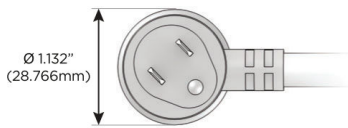

### Plug:

Supplied with Low Profile Flat 45° Angle 120 VAC Plug

Optional Standard Straight 120 VAC Plug

Optional Straight 120 VAC Pass-through Plug

- CLEAN, COMPACT DESIGN
- STREAMLINED
- LOW PROFILE
- SIDE-EXITING CORDS
- PLUG & PLAY
- 6' AC CORD & PLUG (FLAT PLUG STANDARD)
- CUSTOMIZABLE CONFIGURATIONS AND FINISHES
- UL LISTED FOR MOUNTING IN FURNITURE
- 15A

# M-POWER-4T

AC POWER & DATA CONNECTIVITY SOLUTION

M-POWER-4TW-XAE6-WAB

Specs:

**Modules/Ports:**

- X** Switched AC
- A** Tamper Resistant AC Receptacle
- E** USB-A & USB-C (20W)
- 6** CAT 6

**X A E 6**

Distributed by