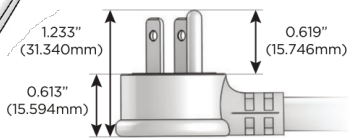

### Plug:

Supplied with Low Profile Flat 45° Angle 120 VAC Plug

Optional Standard Straight 120 VAC Plug

Optional Straight 120 VAC Pass-through Plug

- CLEAN, COMPACT DESIGN
- STREAMLINED
- LOW PROFILE
- SIDE-EXITING CORDS
- PLUG & PLAY
- 6' AC CORD & PLUG (FLAT PLUG STANDARD)
- CUSTOMIZABLE CONFIGURATIONS AND FINISHES
- UL LISTED FOR MOUNTING IN FURNITURE
- 15A

# M-POWER-4T

AC POWER & DATA CONNECTIVITY SOLUTION

M-POWER-4TW-XAE6-WAB

Specs:

**Modules/Ports:**

- X** Switched AC
- A** Tamper Resistant AC Receptacle
- E** USB-A & USB-C (20W)
- 6** CAT 6

**X A E 6**

Distributed by