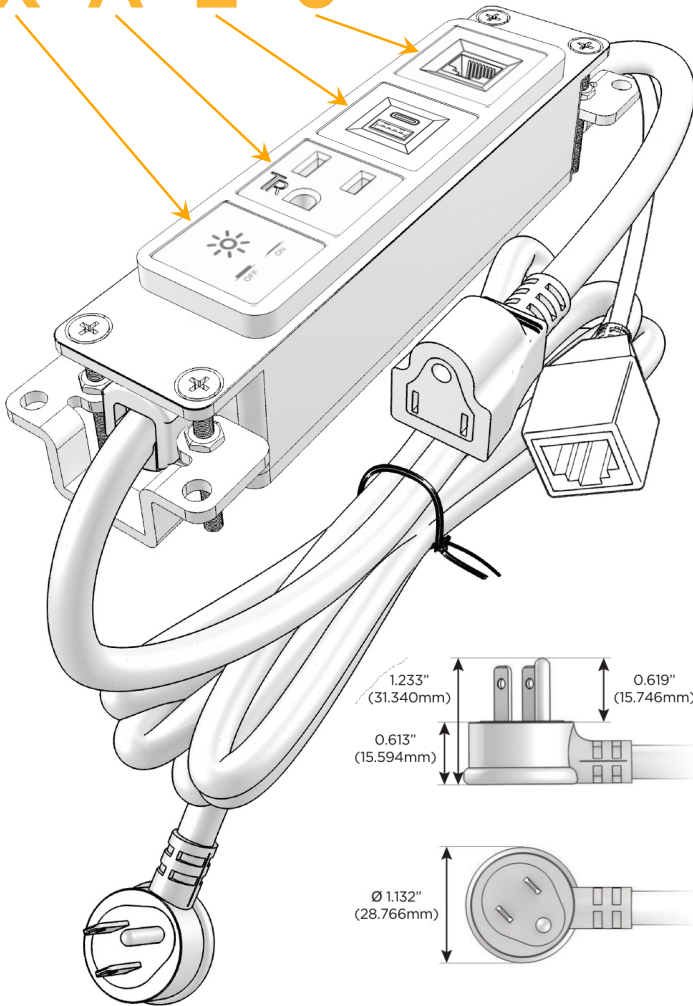

### Module/Port Options:

- A** Tamper Resistant AC Receptacle
- E** USB-A & USB-C (20W)
- M** Double USB-A (Fast Charging Ports - 18W)
- H** HDMI
- 6** CAT 6
- 12** RJ 12
- X** Switched AC
- Y** 3-Way Switch (Low Voltage)
- V** USB-C (45W High Speed Charging Port)
- S** USB-C (25W High Speed Charging Port)
- R** Switched AC (Rocker Switch)
- D** Dimmer Switch

### Plug:

Supplied with Low Profile Flat 45° Angle 120 VAC Plug

Optional Standard Straight 120 VAC Plug

Optional Straight 120 VAC Pass-through Plug

- CLEAN, COMPACT DESIGN
- STREAMLINED
- LOW PROFILE
- SIDE-EXITING CORDS
- PLUG & PLAY
- 6' AC CORD & PLUG (FLAT PLUG STANDARD)
- CUSTOMIZABLE CONFIGURATIONS AND FINISHES
- UL LISTED FOR MOUNTING IN FURNITURE
- 15A

# M-POWER-4T

AC POWER & DATA CONNECTIVITY SOLUTION

M-POWER-4TW-XAE6-WAB

Specs:

**Modules/Ports:**

- X** Switched AC
- A** Tamper Resistant AC Receptacle
- E** USB-A & USB-C (20W)
- 6** CAT 6

**X A E 6**

Distributed by