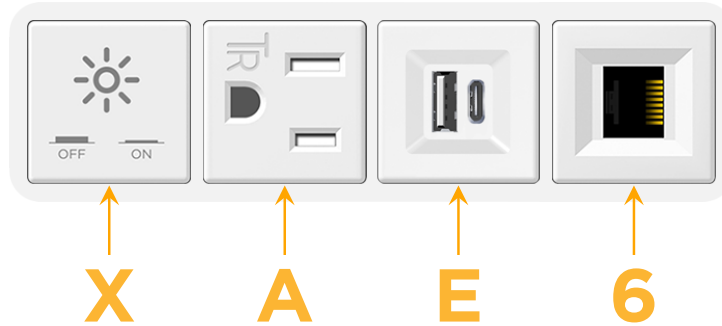

M-POWER-4T

AC POWER & DATA CONNECTIVITY SOLUTION

M-POWER-4TW-XAE6-WAB

Distributed by

Mormax Company, Inc.

8 Westchester Plaza

Elmsford, NY 10523

914-699-0101

sales@mormax.com

mormax.com

Metro Light & Power's line of power & data solutions offers sophisticated design elements combined with greater ease of installation. Streamlined and low-profile, enhanced by side-exiting cords, our outlets advance the industry with their cutting edge look and feel. We believe flexibility is key, and we provide a variety of mounting options, including the ability to mount in limited spaces. Our outlets are available in many finishes and configurations, in addition to a custom color and finish capability for our clients.

Bezel Finish: **WHITE (ABS)**

Custom Finishes Available M-POWER-4TW-XAE6-WAB

Features:

Module/Port Options:

- **A** Tamper Resistant AC Receptacle
- **E** USB-A & USB-C (20W)
- **M** Double USB-A (Fast Charging Ports - 18W)
- **H** HDMI
- **6** CAT 6
- **12** RJ 12
- **X** Switched AC
- **Y** 3-Way Switch (Low Voltage)
- **V** USB-C (45W High Speed Charging Port)
- **S** USB-C (25W High Speed Charging Port)
- **R** Switched AC (Rocker Switch)
- **D** Dimmer Switch

Plug:

Supplied with Low Profile Flat 45° Angle 120 VAC Plug

Optional Standard Straight 120 VAC Plug

Optional Straight 120 VAC Pass-through Plug

- CLEAN, COMPACT DESIGN
- STREAMLINED
- LOW PROFILE
- SIDE-EXITING CORDS
- PLUG & PLAY
- 6' AC CORD & PLUG (FLAT PLUG STANDARD)
- CUSTOMIZABLE CONFIGURATIONS AND FINISHES
- UL LISTED FOR MOUNTING IN FURNITURE
- 15A