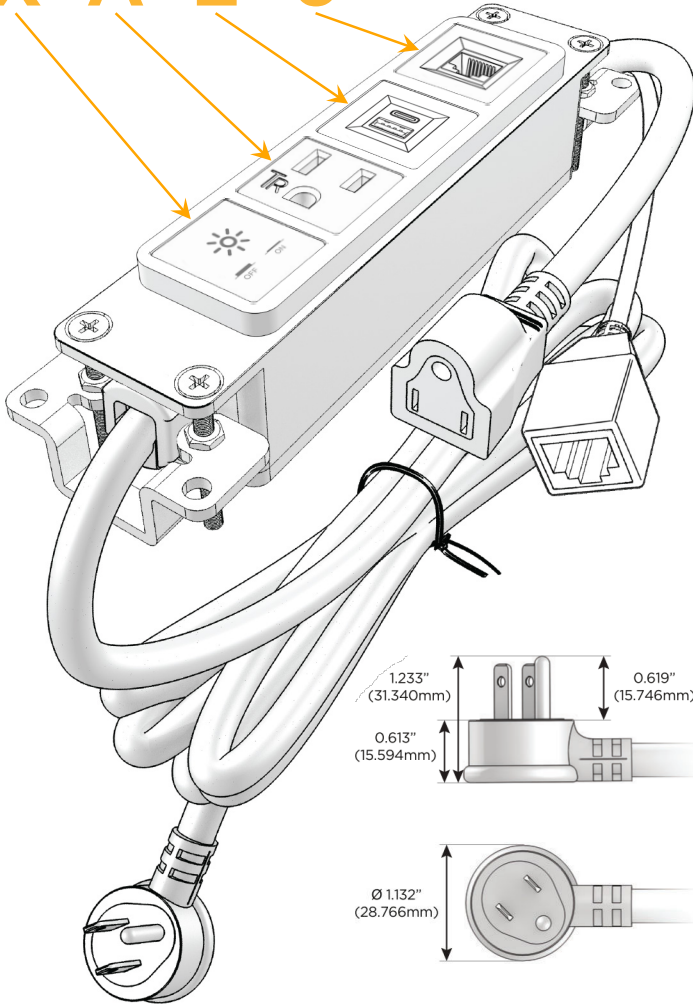

Bezel Finish: **STAINLESS STEEL MIRROR FINISH**

Custom Finishes Available M-POWER-4TW-XAE6-SS8B

Features:

Module/Port Options:

- A** Tamper Resistant AC Receptacle
- E** USB-A & USB-C (20W)
- M** Double USB-A (Fast Charging Ports - 18W)
- H** HDMI
- 6** CAT 6
- 12** RJ 12
- X** Switched AC
- Y** 3-Way Switch (Low Voltage)
- V** USB-C (45W High Speed Charging Port)
- S** USB-C (25W High Speed Charging Port)
- R** Switched AC (Rocker Switch)
- D** Dimmer Switch

Plug:

Supplied with Low Profile Flat 45° Angle 120 VAC Plug

Optional Standard Straight 120 VAC Plug

Optional Straight 120 VAC Pass-through Plug

- CLEAN, COMPACT DESIGN
- STREAMLINED
- LOW PROFILE
- SIDE-EXITING CORDS
- PLUG & PLAY
- 6' AC CORD & PLUG (FLAT PLUG STANDARD)
- CUSTOMIZABLE CONFIGURATIONS AND FINISHES
- UL LISTED FOR MOUNTING IN FURNITURE
- 15A

M-POWER-4T

AC POWER & DATA CONNECTIVITY SOLUTION

M-POWER-4TW-XAE6-SS8B

Specs:

Modules/Ports:

- X** Switched AC
- A** Tamper Resistant AC Receptacle
- E** USB-A & USB-C (20W)
- 6** CAT 6

X A E 6

Distributed by