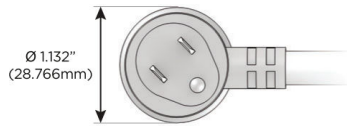

Plug:

Supplied with Low Profile Flat 45° Angle 120 VAC Plug

Optional Standard Straight 120 VAC Plug

Optional Straight 120 VAC Pass-through Plug

- CLEAN, COMPACT DESIGN
- STREAMLINED
- LOW PROFILE
- SIDE-EXITING CORDS
- PLUG & PLAY
- 6' AC CORD & PLUG (FLAT PLUG STANDARD)
- CUSTOMIZABLE CONFIGURATIONS AND FINISHES
- UL LISTED FOR MOUNTING IN FURNITURE
- 15A

M-POWER-4T

AC POWER & DATA CONNECTIVITY SOLUTION

M-POWER-4TW-XAE6-SS8B

Specs:

Modules/Ports:

- X** Switched AC
- A** Tamper Resistant AC Receptacle
- E** USB-A & USB-C (20W)
- 6** CAT 6

X A E 6

Distributed by