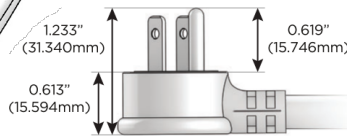

Plug:

Supplied with Low Profile Flat 45° Angle 120 VAC Plug

Optional Standard Straight 120 VAC Plug

Optional Straight 120 VAC Pass-through Plug

- CLEAN, COMPACT DESIGN
- STREAMLINED
- LOW PROFILE
- SIDE-EXITING CORDS
- PLUG & PLAY
- 6' AC CORD & PLUG (FLAT PLUG STANDARD)
- CUSTOMIZABLE CONFIGURATIONS AND FINISHES
- UL LISTED FOR MOUNTING IN FURNITURE
- 15A

M-POWER-4T

AC POWER & DATA CONNECTIVITY SOLUTION

M-POWER-4TW-XAE6-SS8B

Specs:

Modules/Ports:

- X** Switched AC
- A** Tamper Resistant AC Receptacle
- E** USB-A & USB-C (20W)
- 6** CAT 6

X A E 6

Distributed by