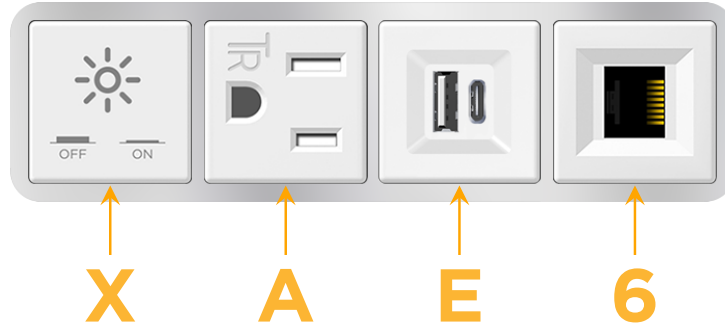

Bezel Finish: **STAINLESS STEEL MIRROR FINISH**

Custom Finishes Available M-POWER-4TW-XAE6-SS8B

Features:

Module/Port Options:

- A** Tamper Resistant AC Receptacle
- E** USB-A & USB-C (20W)
- M** Double USB-A (Fast Charging Ports - 18W)
- H** HDMI
- 6** CAT 6
- 12** RJ 12
- X** Switched AC
- Y** 3-Way Switch (Low Voltage)
- V** USB-C (45W High Speed Charging Port)
- S** USB-C (25W High Speed Charging Port)
- R** Switched AC (Rocker Switch)
- D** Dimmer Switch

Plug:

Supplied with Low Profile Flat 45° Angle 120 VAC Plug

Optional Standard Straight 120 VAC Plug

Optional Straight 120 VAC Pass-through Plug

- CLEAN, COMPACT DESIGN
- STREAMLINED
- LOW PROFILE
- SIDE-EXITING CORDS
- PLUG & PLAY
- 6' AC CORD & PLUG (FLAT PLUG STANDARD)
- CUSTOMIZABLE CONFIGURATIONS AND FINISHES
- UL LISTED FOR MOUNTING IN FURNITURE
- 15A

M-POWER-4T

AC POWER & DATA CONNECTIVITY SOLUTION

M-POWER-4TW-XAE6-SS8B

Specs:

Modules/Ports:

- X** Switched AC
- A** Tamper Resistant AC Receptacle
- E** USB-A & USB-C (20W)
- 6** CAT 6

X A E 6

Distributed by