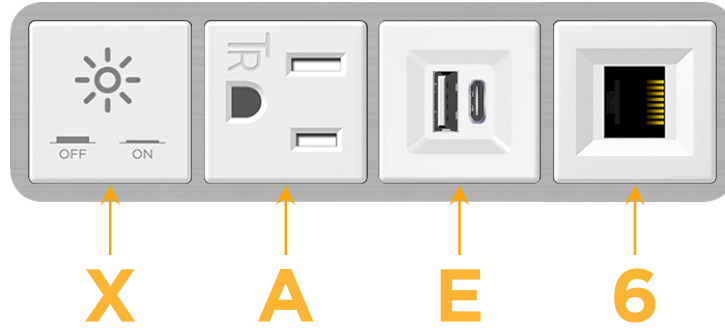

Bezel Finish: **BRUSHED STAINLESS (ABS)**

Custom Finishes Available M-POWER-4TW-XAE6-SS4AB

Features:

Module/Port Options:

- A** Tamper Resistant AC Receptacle
- E** USB-A & USB-C (20W)
- M** Double USB-A (Fast Charging Ports - 18W)
- H** HDMI
- 6** CAT 6
- 12** RJ 12
- X** Switched AC
- Y** 3-Way Switch (Low Voltage)
- V** USB-C (45W High Speed Charging Port)
- S** USB-C (25W High Speed Charging Port)
- R** Switched AC (Rocker Switch)
- D** Dimmer Switch

Plug:

Supplied with Low Profile Flat 45° Angle 120 VAC Plug

Optional Standard Straight 120 VAC Plug

Optional Straight 120 VAC Pass-through Plug

- CLEAN, COMPACT DESIGN
- STREAMLINED
- LOW PROFILE
- SIDE-EXITING CORDS
- PLUG & PLAY
- 6' AC CORD & PLUG (FLAT PLUG STANDARD)
- CUSTOMIZABLE CONFIGURATIONS AND FINISHES
- UL LISTED FOR MOUNTING IN FURNITURE
- 15A

M-POWER-4T

AC POWER & DATA CONNECTIVITY SOLUTION

M-POWER-4TW-XAE6-SS4AB

Specs:

Modules/Ports:

- X Switched AC
- A Tamper Resistant AC Receptacle
- E USB-A & USB-C (20W)
- 6 CAT 6

X A E 6

Distributed by