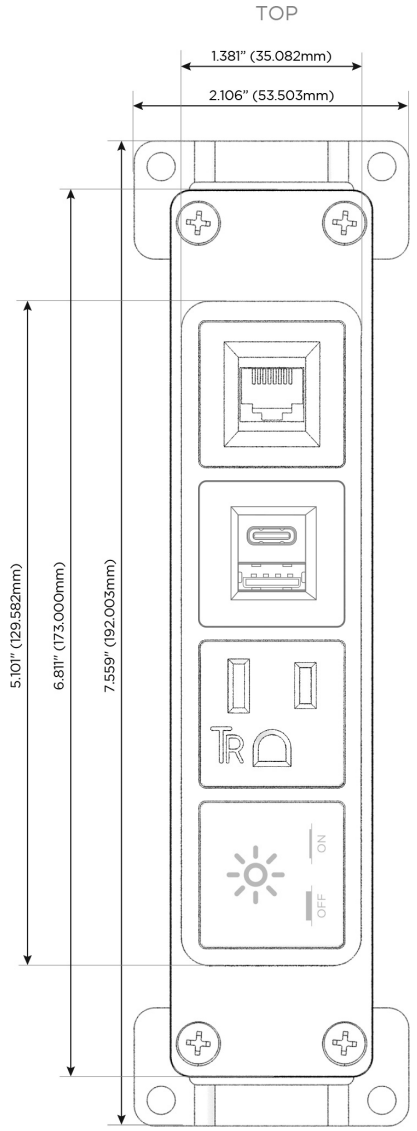

Bezel Finish: **BRUSHED STAINLESS (ABS)**

Custom Finishes Available M-POWER-4TW-XAE6-SS4AB

Features:

Module/Port Options:

- A** Tamper Resistant AC Receptacle
- E** USB-A & USB-C (20W)
- M** Double USB-A (Fast Charging Ports - 18W)
- H** HDMI
- 6** CAT 6
- 12** RJ 12
- X** Switched AC
- Y** 3-Way Switch (Low Voltage)
- V** USB-C (45W High Speed Charging Port)
- S** USB-C (25W High Speed Charging Port)
- R** Switched AC (Rocker Switch)
- D** Dimmer Switch

Plug:

Supplied with Low Profile Flat 45° Angle 120 VAC Plug

Optional Standard Straight 120 VAC Plug

Optional Straight 120 VAC Pass-through Plug

- CLEAN, COMPACT DESIGN
- STREAMLINED
- LOW PROFILE
- SIDE-EXITING CORDS
- PLUG & PLAY
- 6' AC CORD & PLUG (FLAT PLUG STANDARD)
- CUSTOMIZABLE CONFIGURATIONS AND FINISHES
- UL LISTED FOR MOUNTING IN FURNITURE
- 15A

M-POWER-4T

AC POWER & DATA CONNECTIVITY SOLUTION

M-POWER-4TW-XAE6-SS4AB

Specs:

Modules/Ports:

- X Switched AC
- A Tamper Resistant AC Receptacle
- E USB-A & USB-C (20W)
- 6 CAT 6

X A E 6

Distributed by