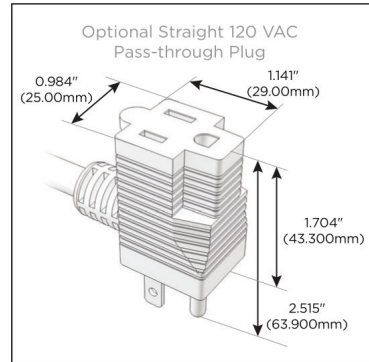

Plug:

Supplied with Low Profile Flat 45° Angle 120 VAC Plug

Optional Standard Straight 120 VAC Plug

Optional Straight 120 VAC Pass-through Plug

- CLEAN, COMPACT DESIGN
- STREAMLINED
- LOW PROFILE
- SIDE-EXITING CORDS
- PLUG & PLAY
- 6' AC CORD & PLUG (FLAT PLUG STANDARD)
- CUSTOMIZABLE CONFIGURATIONS AND FINISHES
- UL LISTED FOR MOUNTING IN FURNITURE
- 15A

M-POWER-4T

AC POWER & DATA CONNECTIVITY SOLUTION

M-POWER-4TW-XAE6-SS4AB

Specs:

Modules/Ports:

- X Switched AC
- A Tamper Resistant AC Receptacle
- E USB-A & USB-C (20W)
- 6 CAT 6

X A E 6

Distributed by