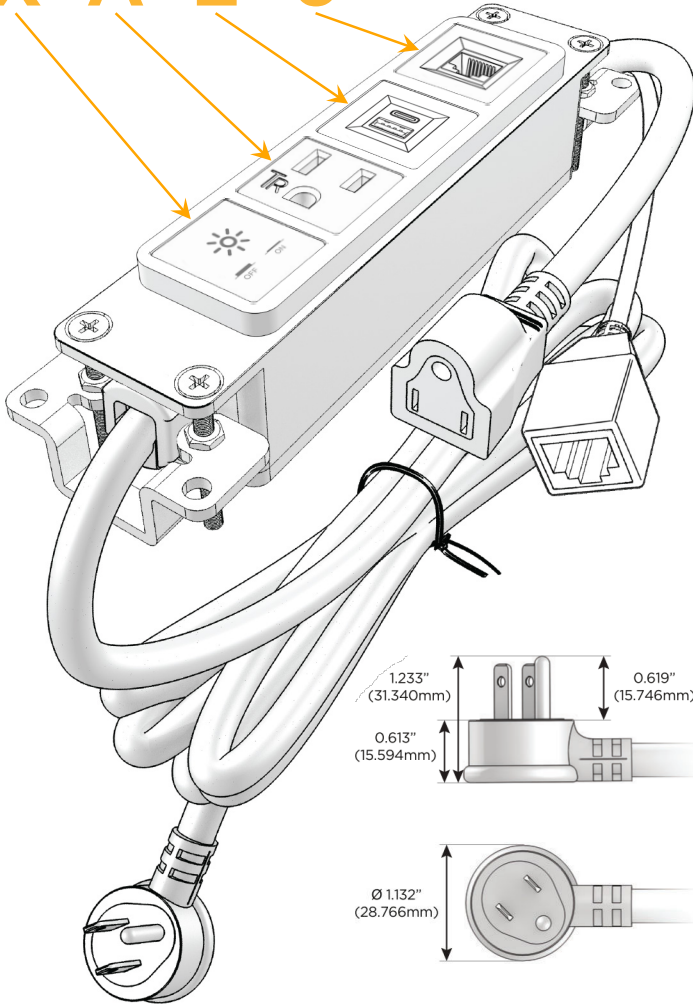

Bezel Finish: **BRUSHED STAINLESS (ABS)**

Custom Finishes Available M-POWER-4TW-XAE6-SS4AB

Features:

Module/Port Options:

- A** Tamper Resistant AC Receptacle
- E** USB-A & USB-C (20W)
- M** Double USB-A (Fast Charging Ports - 18W)
- H** HDMI
- 6** CAT 6
- 12** RJ 12
- X** Switched AC
- Y** 3-Way Switch (Low Voltage)
- V** USB-C (45W High Speed Charging Port)
- S** USB-C (25W High Speed Charging Port)
- R** Switched AC (Rocker Switch)
- D** Dimmer Switch

Plug:

Supplied with Low Profile Flat 45° Angle 120 VAC Plug

Optional Standard Straight 120 VAC Plug

Optional Straight 120 VAC Pass-through Plug

- CLEAN, COMPACT DESIGN
- STREAMLINED
- LOW PROFILE
- SIDE-EXITING CORDS
- PLUG & PLAY
- 6' AC CORD & PLUG (FLAT PLUG STANDARD)
- CUSTOMIZABLE CONFIGURATIONS AND FINISHES
- UL LISTED FOR MOUNTING IN FURNITURE
- 15A

M-POWER-4T

AC POWER & DATA CONNECTIVITY SOLUTION

M-POWER-4TW-XAE6-SS4AB

Specs:

Modules/Ports:

- X Switched AC
- A Tamper Resistant AC Receptacle
- E USB-A & USB-C (20W)
- 6 CAT 6

X A E 6

Distributed by