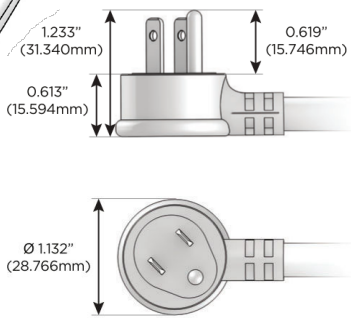

Plug:

Supplied with Low Profile Flat 45° Angle 120 VAC Plug

Optional Standard Straight 120 VAC Plug

Optional Straight 120 VAC Pass-through Plug

- CLEAN, COMPACT DESIGN
- STREAMLINED
- LOW PROFILE
- SIDE-EXITING CORDS
- PLUG & PLAY
- 6' AC CORD & PLUG (FLAT PLUG STANDARD)
- CUSTOMIZABLE CONFIGURATIONS AND FINISHES
- UL LISTED FOR MOUNTING IN FURNITURE
- 15A

M-POWER-4T

AC POWER & DATA CONNECTIVITY SOLUTION

M-POWER-4TW-XAE6-SS4AB

Specs:

Modules/Ports:

- X Switched AC
- A Tamper Resistant AC Receptacle
- E USB-A & USB-C (20W)
- 6 CAT 6

X A E 6

Distributed by