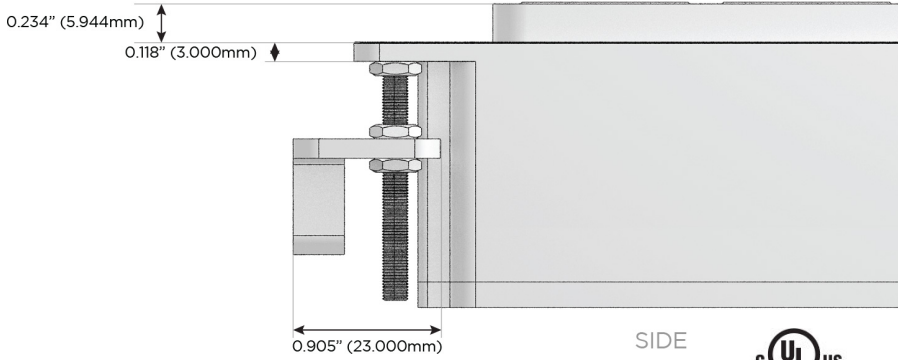

M-POWER-4T

AC POWER & DATA CONNECTIVITY SOLUTION

M-POWER-4TW-XAE6-SS4AB

Specs:

Modules/Ports:

- X Switched AC
- A Tamper Resistant AC Receptacle
- E USB-A & USB-C (20W)
- 6 CAT 6

X A E 6

Distributed by