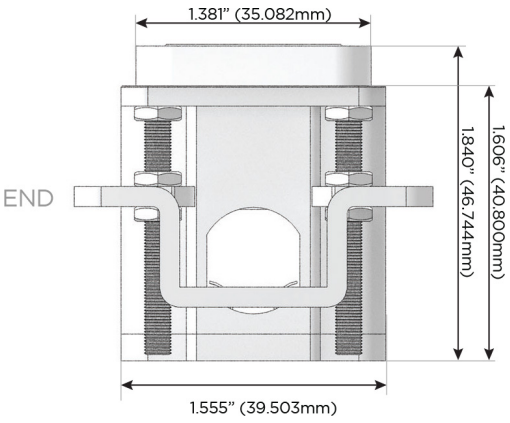

Plug:

Supplied with Low Profile Flat 45° Angle 120 VAC Plug

Optional Standard Straight 120 VAC Plug

Optional Straight 120 VAC Pass-through Plug

- CLEAN, COMPACT DESIGN
- STREAMLINED
- LOW PROFILE
- SIDE-EXITING CORDS
- PLUG & PLAY
- 6' AC CORD & PLUG (FLAT PLUG STANDARD)
- CUSTOMIZABLE CONFIGURATIONS AND FINISHES
- UL LISTED FOR MOUNTING IN FURNITURE
- 15A

M-POWER-4T

AC POWER & DATA CONNECTIVITY SOLUTION

M-POWER-4TW-XAE6-SS4AB

Specs:

Modules/Ports:

- X Switched AC
- A Tamper Resistant AC Receptacle
- E USB-A & USB-C (20W)
- 6 CAT 6

X A E 6

Distributed by