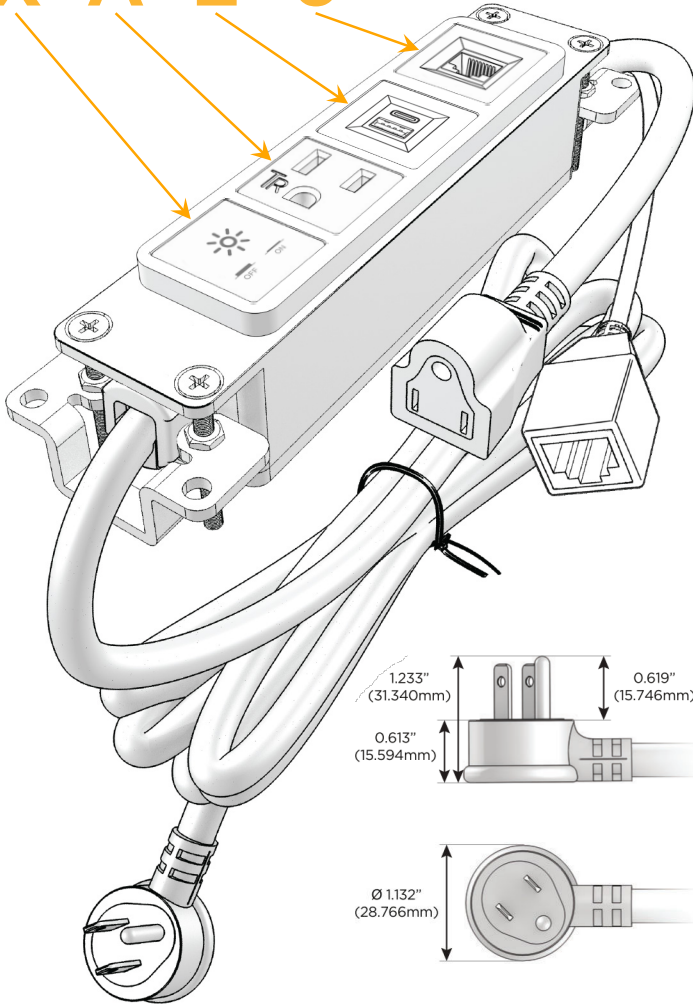

#### Module/Port Options:

- A** Tamper Resistant AC Receptacle
- E** USB-A & USB-C (20W)
- M** Double USB-A (Fast Charging Ports - 18W)
- H** HDMI
- 6** CAT 6
- 12** RJ 12
- X** Switched AC
- Y** 3-Way Switch (Low Voltage)
- V** USB-C (45W High Speed Charging Port)
- S** USB-C (25W High Speed Charging Port)
- R** Switched AC (Rocker Switch)
- D** Dimmer Switch

#### Plug:

Supplied with Low Profile Flat 45° Angle 120 VAC Plug

Optional Standard Straight 120 VAC Plug

Optional Straight 120 VAC Pass-through Plug

- CLEAN, COMPACT DESIGN
- STREAMLINED
- LOW PROFILE
- SIDE-EXITING CORDS
- PLUG & PLAY
- 6' AC CORD & PLUG (FLAT PLUG STANDARD)
- CUSTOMIZABLE CONFIGURATIONS AND FINISHES
- UL LISTED FOR MOUNTING IN FURNITURE
- 15A

# M-POWER-4T

AC POWER & DATA CONNECTIVITY SOLUTION

M-POWER-4TW-XAE6-SAB

Specs:

**Modules/Ports:**

- X Switched AC
- A Tamper Resistant AC Receptacle
- E USB-A & USB-C (20W)
- 6 CAT 6

**X A E 6**

Distributed by