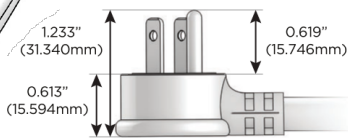

#### Plug:

Supplied with Low Profile Flat 45° Angle 120 VAC Plug

Optional Standard Straight 120 VAC Plug

Optional Straight 120 VAC Pass-through Plug

- CLEAN, COMPACT DESIGN
- STREAMLINED
- LOW PROFILE
- SIDE-EXITING CORDS
- PLUG & PLAY
- 6' AC CORD & PLUG (FLAT PLUG STANDARD)
- CUSTOMIZABLE CONFIGURATIONS AND FINISHES
- UL LISTED FOR MOUNTING IN FURNITURE
- 15A

# M-POWER-4T

AC POWER & DATA CONNECTIVITY SOLUTION

M-POWER-4TW-XAE6-SAB

Specs:

**Modules/Ports:**

- X Switched AC
- A Tamper Resistant AC Receptacle
- E USB-A & USB-C (20W)
- 6 CAT 6

**X A E 6**

Distributed by