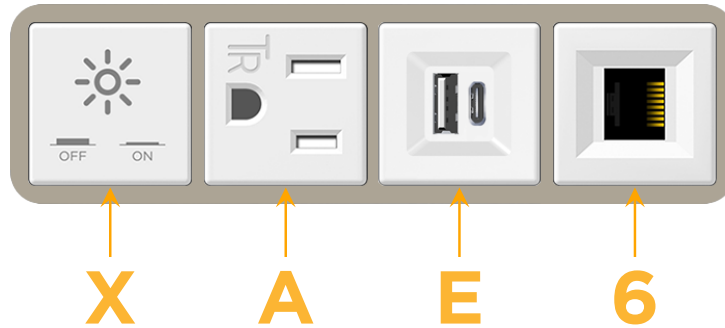

M-POWER-4T

AC POWER & DATA CONNECTIVITY SOLUTION

M-POWER-4TW-XAE6-SAB

Distributed by

Mormax Company, Inc.

8 Westchester Plaza

Elmsford, NY 10523

914-699-0101

sales@mormax.com

mormax.com

Metro Light & Power's line of power & data solutions offers sophisticated design elements combined with greater ease of installation. Streamlined and low-profile, enhanced by side-exiting cords, our outlets advance the industry with their cutting edge look and feel. We believe flexibility is key, and we provide a variety of mounting options, including the ability to mount in limited spaces. Our outlets are available in many finishes and configurations, in addition to a custom color and finish capability for our clients.

Bezel Finish: **SATIN NICKEL (ABS)**

Custom Finishes Available M-POWER-4TW-XAE6-SAB

Features:

Module/Port Options:

- **A** Tamper Resistant AC Receptacle
- **E** USB-A & USB-C (20W)
- **M** Double USB-A (Fast Charging Ports - 18W)
- **H** HDMI
- **6** CAT 6
- **12** RJ 12
- **X** Switched AC
- **Y** 3-Way Switch (Low Voltage)
- **V** USB-C (45W High Speed Charging Port)
- **S** USB-C (25W High Speed Charging Port)
- **R** Switched AC (Rocker Switch)
- **D** Dimmer Switch

Plug:

Supplied with Low Profile Flat 45° Angle 120 VAC Plug

Optional Standard Straight 120 VAC Plug

Optional Straight 120 VAC Pass-through Plug

- CLEAN, COMPACT DESIGN
- STREAMLINED
- LOW PROFILE
- SIDE-EXITING CORDS
- PLUG & PLAY
- 6' AC CORD & PLUG (FLAT PLUG STANDARD)
- CUSTOMIZABLE CONFIGURATIONS AND FINISHES
- UL LISTED FOR MOUNTING IN FURNITURE
- 15A