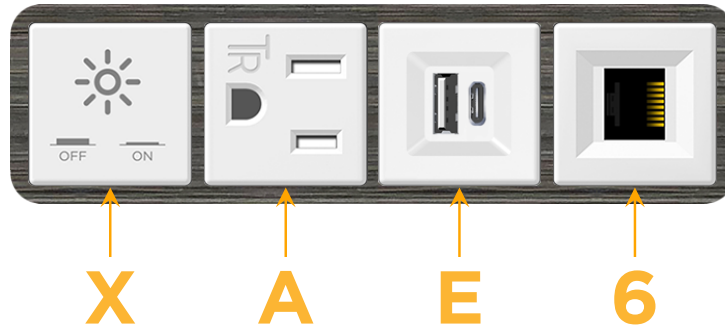

M-POWER-4T

AC POWER & DATA CONNECTIVITY SOLUTION

M-POWER-4TW-XAE6-S3AB

Distributed by

Mormax Company, Inc.

8 Westchester Plaza

Elmsford, NY 10523

914-699-0101

sales@mormax.com

mormax.com

Metro Light & Power's line of power & data solutions offers sophisticated design elements combined with greater ease of installation. Streamlined and low-profile, enhanced by side-exiting cords, our outlets advance the industry with their cutting edge look and feel. We believe flexibility is key, and we provide a variety of mounting options, including the ability to mount in limited spaces. Our outlets are available in many finishes and configurations, in addition to a custom color and finish capability for our clients.

Bezel Finish: **GUNMETAL (ABS)**

Custom Finishes Available M-POWER-4TW-XAE6-S3AB

Features:

Module/Port Options:

- **A** Tamper Resistant AC Receptacle
- **E** USB-A & USB-C (20W)
- **M** Double USB-A (Fast Charging Ports - 18W)
- **H** HDMI
- **6** CAT 6
- **12** RJ 12
- **X** Switched AC
- **Y** 3-Way Switch (Low Voltage)
- **V** USB-C (45W High Speed Charging Port)
- **S** USB-C (25W High Speed Charging Port)
- **R** Switched AC (Rocker Switch)
- **D** Dimmer Switch

Plug:

Supplied with Low Profile Flat 45° Angle 120 VAC Plug

Optional Standard Straight 120 VAC Plug

Optional Straight 120 VAC Pass-through Plug

- CLEAN, COMPACT DESIGN
- STREAMLINED
- LOW PROFILE
- SIDE-EXITING CORDS
- PLUG & PLAY
- 6' AC CORD & PLUG (FLAT PLUG STANDARD)
- CUSTOMIZABLE CONFIGURATIONS AND FINISHES
- UL LISTED FOR MOUNTING IN FURNITURE
- 15A