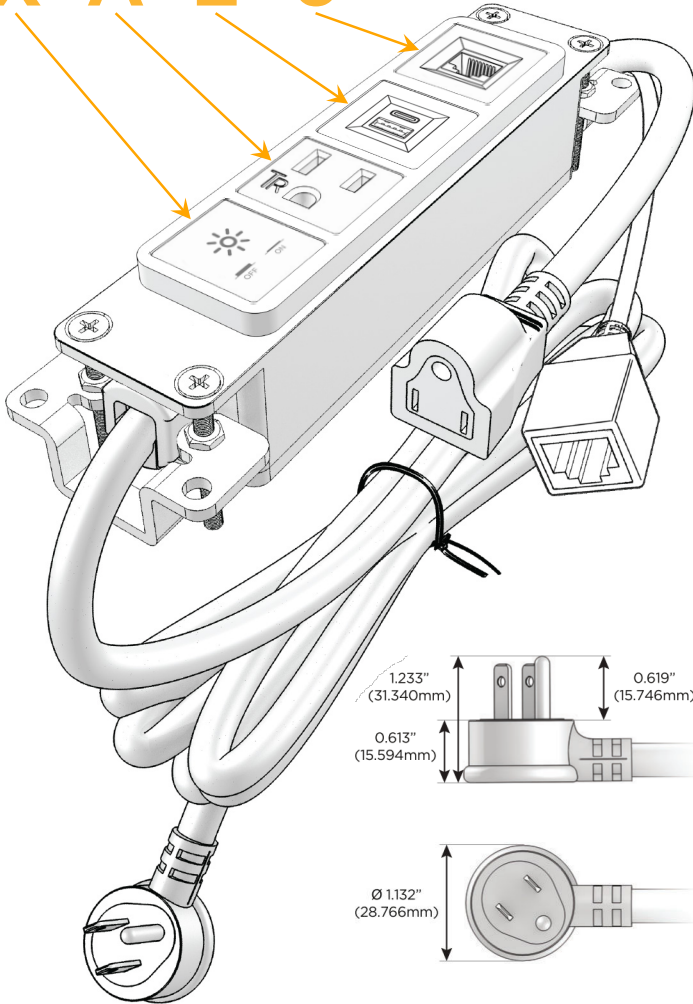

### Module/Port Options:

- A** Tamper Resistant AC Receptacle
- E** USB-A & USB-C (20W)
- M** Double USB-A (Fast Charging Ports - 18W)
- H** HDMI
- 6** CAT 6
- 12** RJ 12
- X** Switched AC
- Y** 3-Way Switch (Low Voltage)
- V** USB-C (45W High Speed Charging Port)
- S** USB-C (25W High Speed Charging Port)
- R** Switched AC (Rocker Switch)
- D** Dimmer Switch

### Plug:

Supplied with Low Profile Flat 45° Angle 120 VAC Plug

Optional Standard Straight 120 VAC Plug

Optional Straight 120 VAC Pass-through Plug

- CLEAN, COMPACT DESIGN
- STREAMLINED
- LOW PROFILE
- SIDE-EXITING CORDS
- PLUG & PLAY
- 6' AC CORD & PLUG (FLAT PLUG STANDARD)
- CUSTOMIZABLE CONFIGURATIONS AND FINISHES
- UL LISTED FOR MOUNTING IN FURNITURE
- 15A

# M-POWER-4T

AC POWER & DATA CONNECTIVITY SOLUTION

M-POWER-4TW-XAE6-S3AB

Specs:

**Modules/Ports:**

- X Switched AC
- A Tamper Resistant AC Receptacle
- E USB-A & USB-C (20W)
- 6 CAT 6

**X A E 6**

Distributed by