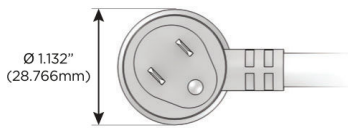

### Plug:

Supplied with Low Profile Flat 45° Angle 120 VAC Plug

Optional Standard Straight 120 VAC Plug

Optional Straight 120 VAC Pass-through Plug

- CLEAN, COMPACT DESIGN
- STREAMLINED
- LOW PROFILE
- SIDE-EXITING CORDS
- PLUG & PLAY
- 6' AC CORD & PLUG (FLAT PLUG STANDARD)
- CUSTOMIZABLE CONFIGURATIONS AND FINISHES
- UL LISTED FOR MOUNTING IN FURNITURE
- 15A

# M-POWER-4T

AC POWER & DATA CONNECTIVITY SOLUTION

M-POWER-4TW-XAE6-S3AB

Specs:

**Modules/Ports:**

- X Switched AC
- A Tamper Resistant AC Receptacle
- E USB-A & USB-C (20W)
- 6 CAT 6

**X A E 6**

Distributed by