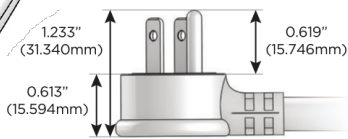

### Plug:

Supplied with Low Profile Flat 45° Angle 120 VAC Plug

Optional Standard Straight 120 VAC Plug

Optional Straight 120 VAC Pass-through Plug

- CLEAN, COMPACT DESIGN
- STREAMLINED
- LOW PROFILE
- SIDE-EXITING CORDS
- PLUG & PLAY
- 6' AC CORD & PLUG (FLAT PLUG STANDARD)
- CUSTOMIZABLE CONFIGURATIONS AND FINISHES
- UL LISTED FOR MOUNTING IN FURNITURE
- 15A

# M-POWER-4T

AC POWER & DATA CONNECTIVITY SOLUTION

M-POWER-4TW-XAE6-S3AB

Specs:

**Modules/Ports:**

- X Switched AC
- A Tamper Resistant AC Receptacle
- E USB-A & USB-C (20W)
- 6 CAT 6

**X A E 6**

Distributed by