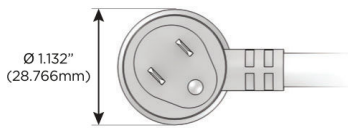

Plug:

Supplied with Low Profile Flat 45° Angle 120 VAC Plug

Optional Standard Straight 120 VAC Plug

Optional Straight 120 VAC Pass-through Plug

- CLEAN, COMPACT DESIGN
- STREAMLINED
- LOW PROFILE
- SIDE-EXITING CORDS
- PLUG & PLAY
- 6' AC CORD & PLUG (FLAT PLUG STANDARD)
- CUSTOMIZABLE CONFIGURATIONS AND FINISHES
- UL LISTED FOR MOUNTING IN FURNITURE
- 15A

M-POWER-4T

AC POWER & DATA CONNECTIVITY SOLUTION

M-POWER-4TW-XAE6-MAB

Specs:

Modules/Ports:

- X Switched AC
- A Tamper Resistant AC Receptacle
- E USB-A & USB-C (20W)
- 6 CAT 6

X A E 6

Distributed by