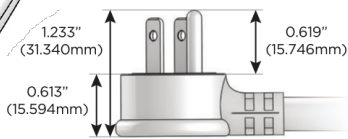

M-POWER-4T

AC POWER & DATA CONNECTIVITY SOLUTION

M-POWER-4TW-XAE6-MAB

Specs:

Modules/Ports:

- X Switched AC
- A Tamper Resistant AC Receptacle
- E USB-A & USB-C (20W)
- 6 CAT 6

X A E 6

Distributed by