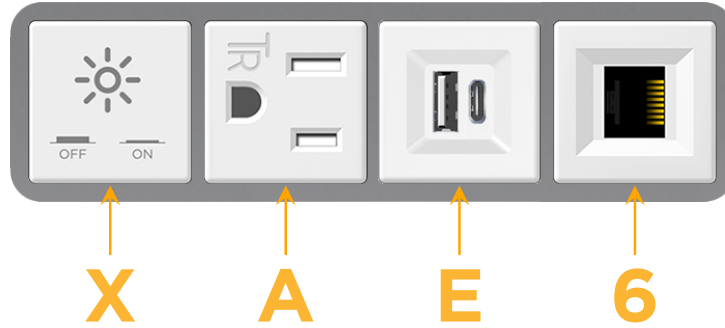

sales@mormax.com

mormax.com

Metro Light & Power's line of power & data solutions offers sophisticated design elements combined with greater ease of installation. Streamlined and low-profile, enhanced by side-exiting cords, our outlets advance the industry with their cutting edge look and feel. We believe flexibility is key, and we provide a variety of mounting options, including the ability to mount in limited spaces. Our outlets are available in many finishes and configurations, in addition to a custom color and finish capability for our clients.

Bezel Finish: **MAGNESIUM (ABS)**

Custom Finishes Available M-POWER-4TW-XAE6-MAB

Features:

Module/Port Options:

- A** Tamper Resistant AC Receptacle
- E** USB-A & USB-C (20W)
- M** Double USB-A (Fast Charging Ports - 18W)
- H** HDMI
- 6** CAT 6
- 12** RJ 12
- X** Switched AC
- Y** 3-Way Switch (Low Voltage)
- V** USB-C (45W High Speed Charging Port)
- S** USB-C (25W High Speed Charging Port)
- R** Switched AC (Rocker Switch)
- D** Dimmer Switch

Plug:

Supplied with Low Profile Flat 45° Angle 120 VAC Plug

Optional Standard Straight 120 VAC Plug

Optional Straight 120 VAC Pass-through Plug

- CLEAN, COMPACT DESIGN
- STREAMLINED
- LOW PROFILE
- SIDE-EXITING CORDS
- PLUG & PLAY
- 6' AC CORD & PLUG (FLAT PLUG STANDARD)
- CUSTOMIZABLE CONFIGURATIONS AND FINISHES
- UL LISTED FOR MOUNTING IN FURNITURE
- 15A

M-POWER-4T

AC POWER & DATA CONNECTIVITY SOLUTION

M-POWER-4TW-XAE6-MAB

Specs:

Modules/Ports:

- X Switched AC
- A Tamper Resistant AC Receptacle
- E USB-A & USB-C (20W)
- 6 CAT 6

X A E 6

Distributed by