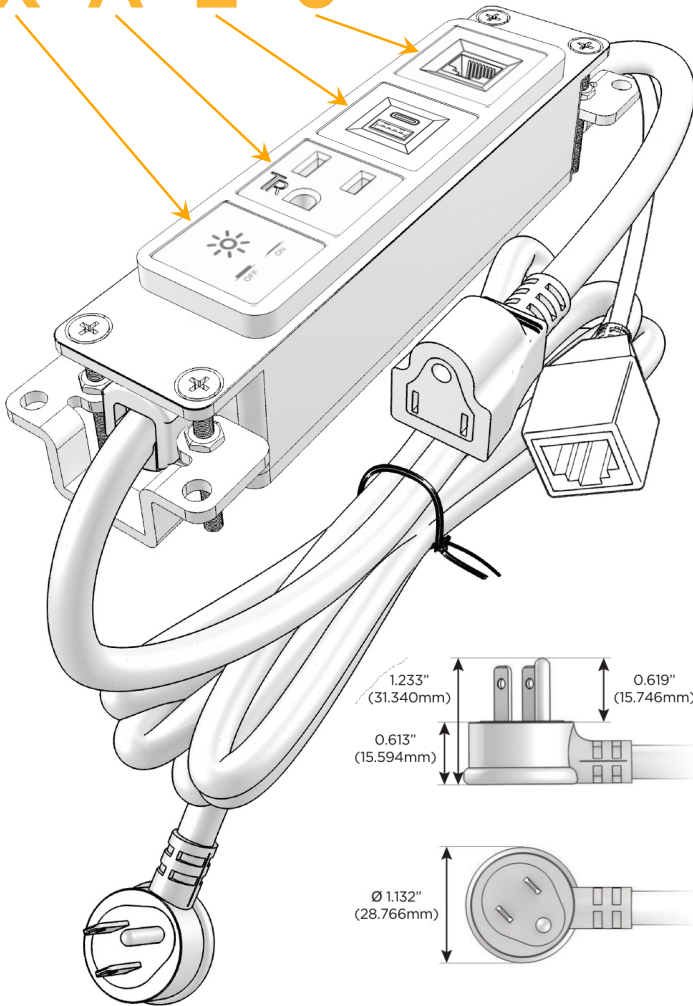

Bezel Finish: **MAGNESIUM (ABS)**

Custom Finishes Available M-POWER-4TW-XAE6-MAB

Features:

Module/Port Options:

- A** Tamper Resistant AC Receptacle
- E** USB-A & USB-C (20W)
- M** Double USB-A (Fast Charging Ports - 18W)
- H** HDMI
- 6** CAT 6
- 12** RJ 12
- X** Switched AC
- Y** 3-Way Switch (Low Voltage)
- V** USB-C (45W High Speed Charging Port)
- S** USB-C (25W High Speed Charging Port)
- R** Switched AC (Rocker Switch)
- D** Dimmer Switch

Plug:

Supplied with Low Profile Flat 45° Angle 120 VAC Plug

Optional Standard Straight 120 VAC Plug

Optional Straight 120 VAC Pass-through Plug

- CLEAN, COMPACT DESIGN
- STREAMLINED
- LOW PROFILE
- SIDE-EXITING CORDS
- PLUG & PLAY
- 6' AC CORD & PLUG (FLAT PLUG STANDARD)
- CUSTOMIZABLE CONFIGURATIONS AND FINISHES
- UL LISTED FOR MOUNTING IN FURNITURE
- 15A

M-POWER-4T

AC POWER & DATA CONNECTIVITY SOLUTION

M-POWER-4TW-XAE6-MAB

Specs:

Modules/Ports:

- X Switched AC
- A Tamper Resistant AC Receptacle
- E USB-A & USB-C (20W)
- 6 CAT 6

X A E 6

Distributed by