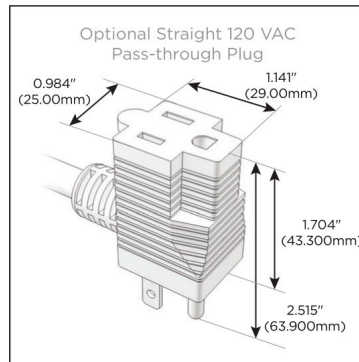

Plug:

Supplied with Low Profile Flat 45° Angle 120 VAC Plug

Optional Standard Straight 120 VAC Plug

Optional Straight 120 VAC Pass-through Plug

- CLEAN, COMPACT DESIGN
- STREAMLINED
- LOW PROFILE
- SIDE-EXITING CORDS
- PLUG & PLAY
- 6' AC CORD & PLUG (FLAT PLUG STANDARD)
- CUSTOMIZABLE CONFIGURATIONS AND FINISHES
- UL LISTED FOR MOUNTING IN FURNITURE
- 15A

M-POWER-4T

AC POWER & DATA CONNECTIVITY SOLUTION

M-POWER-4TW-XAE6-MAB

Specs:

Modules/Ports:

- X Switched AC
- A Tamper Resistant AC Receptacle
- E USB-A & USB-C (20W)
- 6 CAT 6

X A E 6

Distributed by