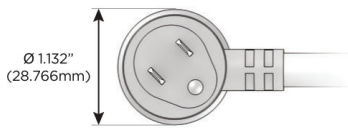

### Plug:

Supplied with Low Profile Flat 45° Angle 120 VAC Plug

Optional Standard Straight 120 VAC Plug

Optional Straight 120 VAC Pass-through Plug

- CLEAN, COMPACT DESIGN
- STREAMLINED
- LOW PROFILE
- SIDE-EXITING CORDS
- PLUG & PLAY
- 6' AC CORD & PLUG (FLAT PLUG STANDARD)
- CUSTOMIZABLE CONFIGURATIONS AND FINISHES
- UL LISTED FOR MOUNTING IN FURNITURE
- 15A

# M-POWER-4T

AC POWER & DATA CONNECTIVITY SOLUTION

M-POWER-4TW-XAE6-CUAB

Specs:

**Modules/Ports:**

- X Switched AC
- A Tamper Resistant AC Receptacle
- E USB-A & USB-C (20W)
- 6 CAT 6

**X A E 6**

Distributed by