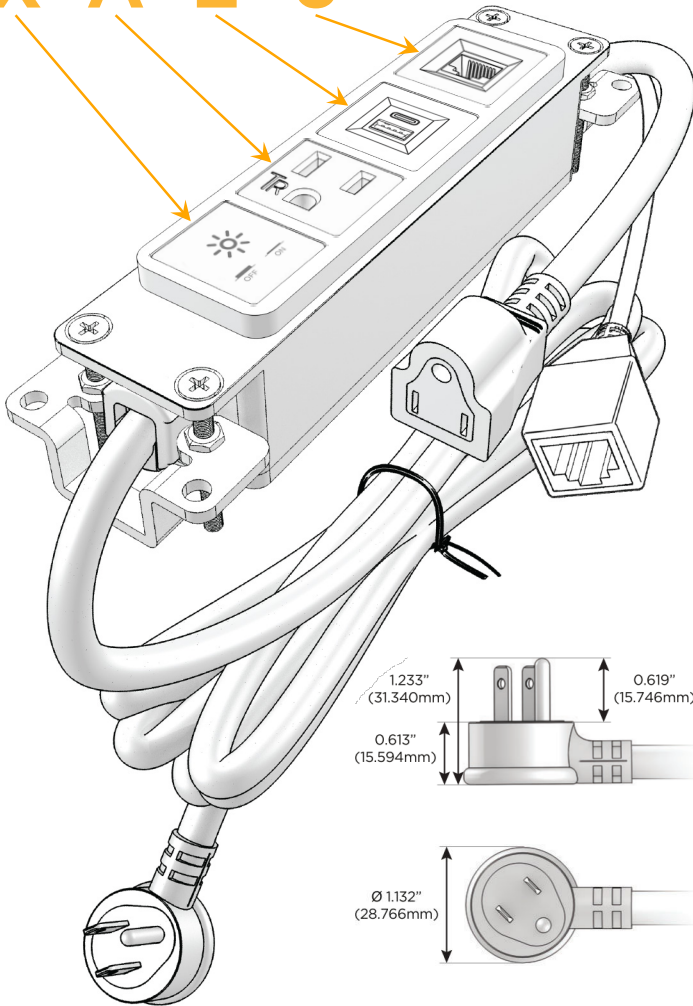

### Module/Port Options:

- A** Tamper Resistant AC Receptacle
- E** USB-A & USB-C (20W)
- M** Double USB-A (Fast Charging Ports - 18W)
- H** HDMI
- 6** CAT 6
- 12** RJ 12
- X** Switched AC
- Y** 3-Way Switch (Low Voltage)
- V** USB-C (45W High Speed Charging Port)
- S** USB-C (25W High Speed Charging Port)
- R** Switched AC (Rocker Switch)
- D** Dimmer Switch

### Plug:

Supplied with Low Profile Flat 45° Angle 120 VAC Plug

Optional Standard Straight 120 VAC Plug

Optional Straight 120 VAC Pass-through Plug

- CLEAN, COMPACT DESIGN
- STREAMLINED
- LOW PROFILE
- SIDE-EXITING CORDS
- PLUG & PLAY
- 6' AC CORD & PLUG (FLAT PLUG STANDARD)
- CUSTOMIZABLE CONFIGURATIONS AND FINISHES
- UL LISTED FOR MOUNTING IN FURNITURE
- 15A

# M-POWER-4T

AC POWER & DATA CONNECTIVITY SOLUTION

M-POWER-4TW-XAE6-CUAB

Specs:

**Modules/Ports:**

- X Switched AC
- A Tamper Resistant AC Receptacle
- E USB-A & USB-C (20W)
- 6 CAT 6

**X A E 6**

Distributed by