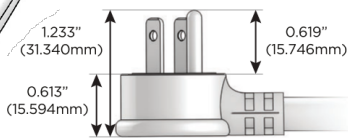

### Plug:

Supplied with Low Profile Flat 45° Angle 120 VAC Plug

Optional Standard Straight 120 VAC Plug

Optional Straight 120 VAC Pass-through Plug

- CLEAN, COMPACT DESIGN
- STREAMLINED
- LOW PROFILE
- SIDE-EXITING CORDS
- PLUG & PLAY
- 6' AC CORD & PLUG (FLAT PLUG STANDARD)
- CUSTOMIZABLE CONFIGURATIONS AND FINISHES
- UL LISTED FOR MOUNTING IN FURNITURE
- 15A

# M-POWER-4T

AC POWER & DATA CONNECTIVITY SOLUTION

M-POWER-4TW-XAE6-CUAB

Specs:

**Modules/Ports:**

- X Switched AC
- A Tamper Resistant AC Receptacle
- E USB-A & USB-C (20W)
- 6 CAT 6

**X A E 6**

Distributed by