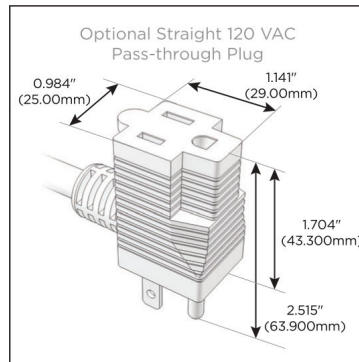

### Module/Port Options:

- A** Tamper Resistant AC Receptacle
- E** USB-A & USB-C (20W)
- M** Double USB-A (Fast Charging Ports - 18W)
- H** HDMI
- 6** CAT 6
- 12** RJ 12
- X** Switched AC
- Y** 3-Way Switch (Low Voltage)
- V** USB-C (45W High Speed Charging Port)
- S** USB-C (25W High Speed Charging Port)
- R** Switched AC (Rocker Switch)
- D** Dimmer Switch

### Plug:

Supplied with Low Profile Flat 45° Angle 120 VAC Plug

Optional Standard Straight 120 VAC Plug

Optional Straight 120 VAC Pass-through Plug

- CLEAN, COMPACT DESIGN
- STREAMLINED
- LOW PROFILE
- SIDE-EXITING CORDS
- PLUG & PLAY
- 6' AC CORD & PLUG (FLAT PLUG STANDARD)
- CUSTOMIZABLE CONFIGURATIONS AND FINISHES
- UL LISTED FOR MOUNTING IN FURNITURE
- 15A

# M-POWER-4T

AC POWER & DATA CONNECTIVITY SOLUTION

M-POWER-4TW-XAE6-CUAB

Specs:

**Modules/Ports:**

- X Switched AC
- A Tamper Resistant AC Receptacle
- E USB-A & USB-C (20W)
- 6 CAT 6

**X A E 6**

Distributed by