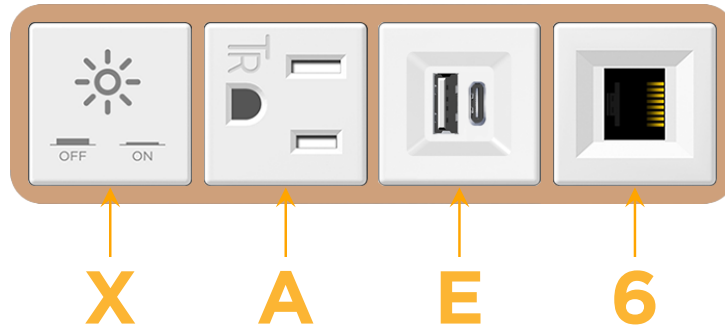

M-POWER-4T

AC POWER & DATA CONNECTIVITY SOLUTION

M-POWER-4TW-XAE6-CUAB

Distributed by

Mormax Company, Inc.

8 Westchester Plaza

Elmsford, NY 10523

914-699-0101

sales@mormax.com

mormax.com

Metro Light & Power's line of power & data solutions offers sophisticated design elements combined with greater ease of installation. Streamlined and low-profile, enhanced by side-exiting cords, our outlets advance the industry with their cutting edge look and feel. We believe flexibility is key, and we provide a variety of mounting options, including the ability to mount in limited spaces. Our outlets are available in many finishes and configurations, in addition to a custom color and finish capability for our clients.

Bezel Finish: **COPPER (ABS)**

Custom Finishes Available M-POWER-4TW-XAE6-CUAB

Features:

Module/Port Options:

- **A** Tamper Resistant AC Receptacle
- **E** USB-A & USB-C (20W)
- **M** Double USB-A (Fast Charging Ports - 18W)
- **H** HDMI
- **6** CAT 6
- **12** RJ 12
- **X** Switched AC
- **Y** 3-Way Switch (Low Voltage)
- **V** USB-C (45W High Speed Charging Port)
- **S** USB-C (25W High Speed Charging Port)
- **R** Switched AC (Rocker Switch)
- **D** Dimmer Switch

Plug:

Supplied with Low Profile Flat 45° Angle 120 VAC Plug

Optional Standard Straight 120 VAC Plug

Optional Straight 120 VAC Pass-through Plug

- CLEAN, COMPACT DESIGN
- STREAMLINED
- LOW PROFILE
- SIDE-EXITING CORDS
- PLUG & PLAY
- 6' AC CORD & PLUG (FLAT PLUG STANDARD)
- CUSTOMIZABLE CONFIGURATIONS AND FINISHES
- UL LISTED FOR MOUNTING IN FURNITURE
- 15A