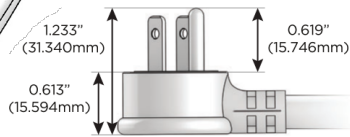

Plug:

Supplied with Low Profile Flat 45° Angle 120 VAC Plug

Optional Standard Straight 120 VAC Plug

Optional Straight 120 VAC Pass-through Plug

- CLEAN, COMPACT DESIGN
- STREAMLINED
- LOW PROFILE
- SIDE-EXITING CORDS
- PLUG & PLAY
- 6' AC CORD & PLUG (FLAT PLUG STANDARD)
- CUSTOMIZABLE CONFIGURATIONS AND FINISHES
- UL LISTED FOR MOUNTING IN FURNITURE
- 15A

M-POWER-4T

AC POWER & DATA CONNECTIVITY SOLUTION

M-POWER-4TW-XAE6-CRAB

Specs:

Modules/Ports:

- X** Switched AC
- A** Tamper Resistant AC Receptacle
- E** USB-A & USB-C (20W)
- 6** CAT 6

X A E 6

Distributed by