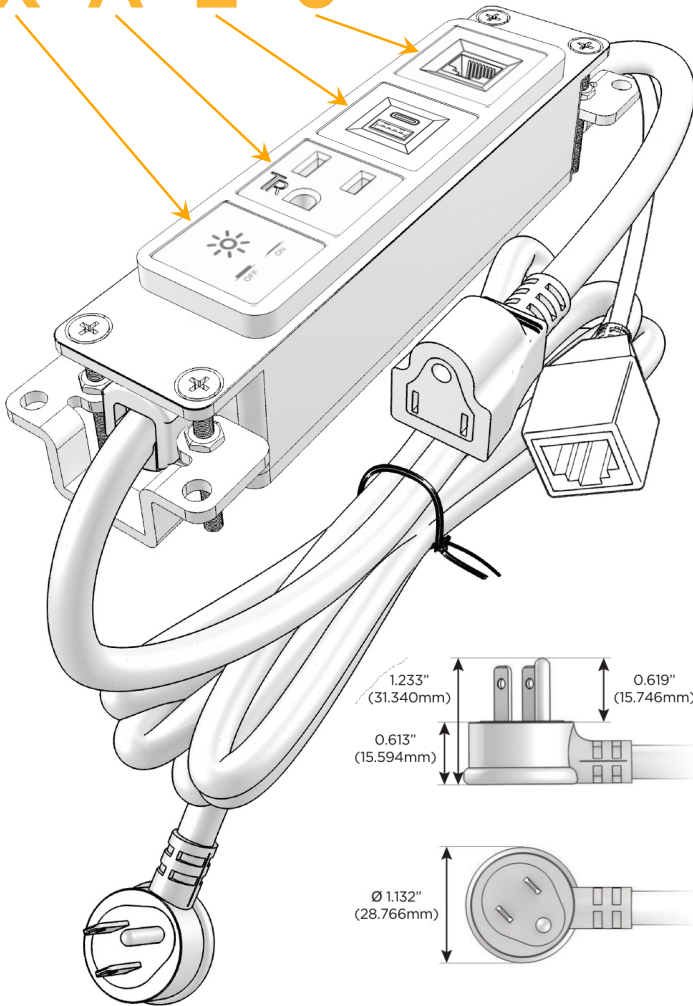

Bezel Finish: **CHROME (ABS)**

Custom Finishes Available M-POWER-4TW-XAE6-CRAB

Features:

Module/Port Options:

- A Tamper Resistant AC Receptacle
- E USB-A & USB-C (20W)
- M Double USB-A (Fast Charging Ports - 18W)
- H HDMI
- 6 CAT 6
- 12 RJ 12
- X Switched AC
- Y 3-Way Switch (Low Voltage)
- V USB-C (45W High Speed Charging Port)
- S USB-C (25W High Speed Charging Port)
- R Switched AC (Rocker Switch)
- D Dimmer Switch

Plug:

Supplied with Low Profile Flat 45° Angle 120 VAC Plug

Optional Standard Straight 120 VAC Plug

Optional Straight 120 VAC Pass-through Plug

- CLEAN, COMPACT DESIGN
- STREAMLINED
- LOW PROFILE
- SIDE-EXITING CORDS
- PLUG & PLAY
- 6' AC CORD & PLUG (FLAT PLUG STANDARD)
- CUSTOMIZABLE CONFIGURATIONS AND FINISHES
- UL LISTED FOR MOUNTING IN FURNITURE
- 15A

M-POWER-4T

AC POWER & DATA CONNECTIVITY SOLUTION

M-POWER-4TW-XAE6-CRAB

Specs:

Modules/Ports:

- X** Switched AC
- A** Tamper Resistant AC Receptacle
- E** USB-A & USB-C (20W)
- 6** CAT 6

X A E 6

Distributed by