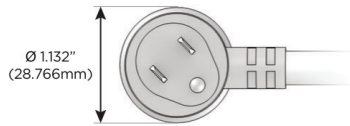

Plug:

Supplied with Low Profile Flat 45° Angle 120 VAC Plug

Optional Standard Straight 120 VAC Plug

Optional Straight 120 VAC Pass-through Plug

- CLEAN, COMPACT DESIGN
- STREAMLINED
- LOW PROFILE
- SIDE-EXITING CORDS
- PLUG & PLAY
- 6' AC CORD & PLUG (FLAT PLUG STANDARD)
- CUSTOMIZABLE CONFIGURATIONS AND FINISHES
- UL LISTED FOR MOUNTING IN FURNITURE
- 15A

M-POWER-4T

AC POWER & DATA CONNECTIVITY SOLUTION

M-POWER-4TW-XAE6-CRAB

Specs:

Modules/Ports:

- X** Switched AC
- A** Tamper Resistant AC Receptacle
- E** USB-A & USB-C (20W)
- 6** CAT 6

X A E 6

Distributed by