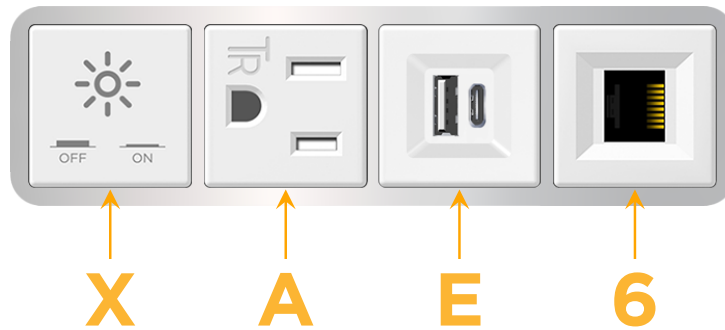

Bezel Finish: **CHROME (ABS)**

Custom Finishes Available M-POWER-4TW-XAE6-CRAB

Features:

Module/Port Options:

- A Tamper Resistant AC Receptacle
- E USB-A & USB-C (20W)
- M Double USB-A (Fast Charging Ports - 18W)
- H HDMI
- 6 CAT 6
- 12 RJ 12
- X Switched AC
- Y 3-Way Switch (Low Voltage)
- V USB-C (45W High Speed Charging Port)
- S USB-C (25W High Speed Charging Port)
- R Switched AC (Rocker Switch)
- D Dimmer Switch

Plug:

Supplied with Low Profile Flat 45° Angle 120 VAC Plug

Optional Standard Straight 120 VAC Plug

Optional Straight 120 VAC Pass-through Plug

- CLEAN, COMPACT DESIGN
- STREAMLINED
- LOW PROFILE
- SIDE-EXITING CORDS
- PLUG & PLAY
- 6' AC CORD & PLUG (FLAT PLUG STANDARD)
- CUSTOMIZABLE CONFIGURATIONS AND FINISHES
- UL LISTED FOR MOUNTING IN FURNITURE
- 15A

M-POWER-4T

AC POWER & DATA CONNECTIVITY SOLUTION

M-POWER-4TW-XAE6-CRAB

Specs:

Modules/Ports:

- X** Switched AC
- A** Tamper Resistant AC Receptacle
- E** USB-A & USB-C (20W)
- 6** CAT 6

X A E 6

Distributed by