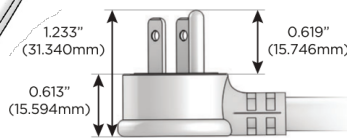

### Plug:

- Supplied with Low Profile Flat 45° Angle 120 VAC Plug
- Optional Standard Straight 120 VAC Plug
- Optional Straight 120 VAC Pass-through Plug

- CLEAN, COMPACT DESIGN
- STREAMLINED
- LOW PROFILE
- SIDE-EXITING CORDS
- PLUG & PLAY
- 6' AC CORD & PLUG (FLAT PLUG STANDARD)
- CUSTOMIZABLE CONFIGURATIONS AND FINISHES
- UL LISTED FOR MOUNTING IN FURNITURE
- 15A

# M-POWER-4T

AC POWER & DATA CONNECTIVITY SOLUTION

M-POWER-4TW-XAE6-CHAB

Specs:

**Modules/Ports:**

- X Switched AC
- A Tamper Resistant AC Receptacle
- E USB-A & USB-C (20W)
- 6 CAT 6

**X A E 6**

Distributed by