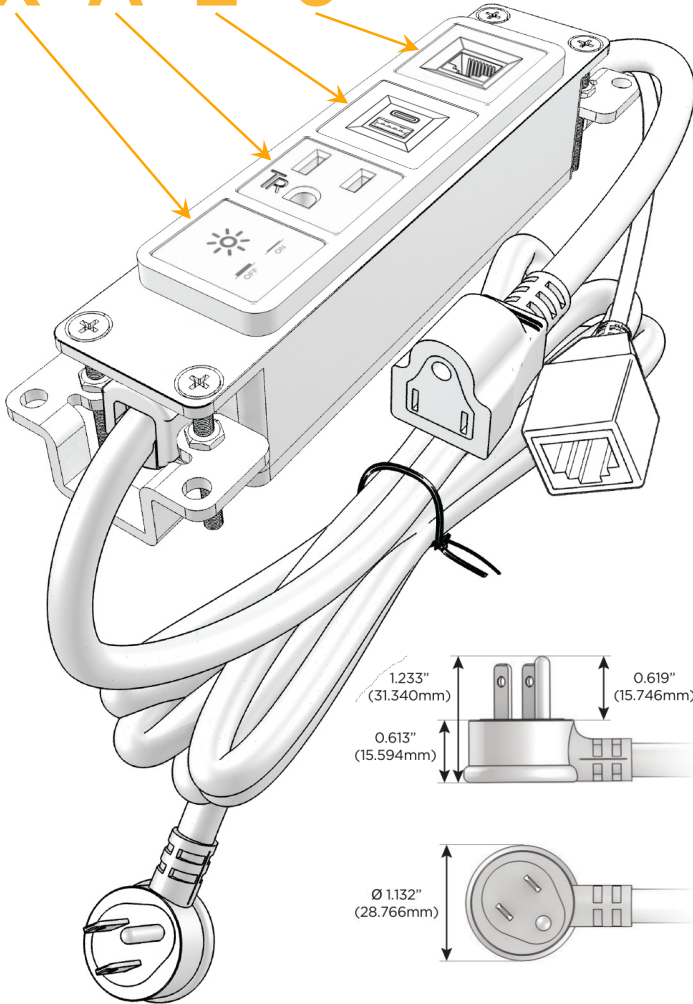

### Module/Port Options:

- A** Tamper Resistant AC Receptacle
- E** USB-A & USB-C (20W)
- M** Double USB-A (Fast Charging Ports - 18W)
- H** HDMI
- 6** CAT 6
- 12** RJ 12
- X** Switched AC
- Y** 3-Way Switch (Low Voltage)
- V** USB-C (45W High Speed Charging Port)
- S** USB-C (25W High Speed Charging Port)
- R** Switched AC (Rocker Switch)
- D** Dimmer Switch

### Plug:

- Supplied with Low Profile Flat 45° Angle 120 VAC Plug
- Optional Standard Straight 120 VAC Plug
- Optional Straight 120 VAC Pass-through Plug

- CLEAN, COMPACT DESIGN
- STREAMLINED
- LOW PROFILE
- SIDE-EXITING CORDS
- PLUG & PLAY
- 6' AC CORD & PLUG (FLAT PLUG STANDARD)
- CUSTOMIZABLE CONFIGURATIONS AND FINISHES
- UL LISTED FOR MOUNTING IN FURNITURE
- 15A

# M-POWER-4T

AC POWER & DATA CONNECTIVITY SOLUTION

M-POWER-4TW-XAE6-CHAB

Specs:

**Modules/Ports:**

- X Switched AC
- A Tamper Resistant AC Receptacle
- E USB-A & USB-C (20W)
- 6 CAT 6

**X A E 6**

Distributed by