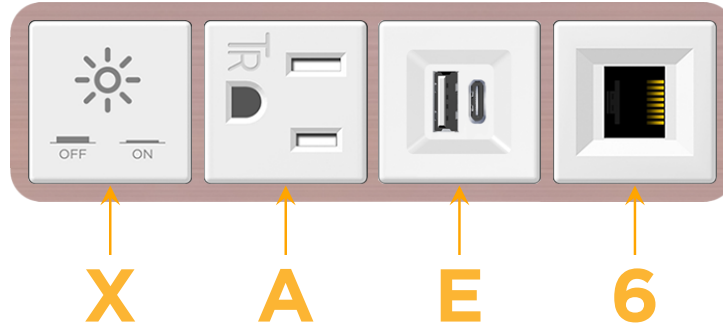

M-POWER-4T

AC POWER & DATA CONNECTIVITY SOLUTION

M-POWER-4TW-XAE6-CHAB

Distributed by

Mormax Company, Inc.

8 Westchester Plaza

Elmsford, NY 10523

914-699-0101

sales@mormax.com

mormax.com

Metro Light & Power's line of power & data solutions offers sophisticated design elements combined with greater ease of installation. Streamlined and low-profile, enhanced by side-exiting cords, our outlets advance the industry with their cutting edge look and feel. We believe flexibility is key, and we provide a variety of mounting options, including the ability to mount in limited spaces. Our outlets are available in many finishes and configurations, in addition to a custom color and finish capability for our clients.

Bezel Finish: **CHAMPAGNE (ABS)**

Custom Finishes Available M-POWER-4TW-XAE6-CHAB

Features:

Module/Port Options:

- **A** Tamper Resistant AC Receptacle
- **E** USB-A & USB-C (20W)
- **M** Double USB-A (Fast Charging Ports - 18W)
- **H** HDMI
- **6** CAT 6
- **12** RJ 12
- **X** Switched AC
- **Y** 3-Way Switch (Low Voltage)
- **V** USB-C (45W High Speed Charging Port)
- **S** USB-C (25W High Speed Charging Port)
- **R** Switched AC (Rocker Switch)
- **D** Dimmer Switch

Plug:

- Supplied with Low Profile Flat 45° Angle 120 VAC Plug
- Optional Standard Straight 120 VAC Plug
- Optional Straight 120 VAC Pass-through Plug

- CLEAN, COMPACT DESIGN
- STREAMLINED
- LOW PROFILE
- SIDE-EXITING CORDS
- PLUG & PLAY
- 6' AC CORD & PLUG (FLAT PLUG STANDARD)
- CUSTOMIZABLE CONFIGURATIONS AND FINISHES
- UL LISTED FOR MOUNTING IN FURNITURE
- 15A