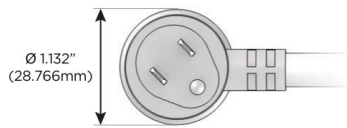

### Plug:

- Supplied with Low Profile Flat 45° Angle 120 VAC Plug
- Optional Standard Straight 120 VAC Plug
- Optional Straight 120 VAC Pass-through Plug

- CLEAN, COMPACT DESIGN
- STREAMLINED
- LOW PROFILE
- SIDE-EXITING CORDS
- PLUG & PLAY
- 6' AC CORD & PLUG (FLAT PLUG STANDARD)
- CUSTOMIZABLE CONFIGURATIONS AND FINISHES
- UL LISTED FOR MOUNTING IN FURNITURE
- 15A

# M-POWER-4T

AC POWER & DATA CONNECTIVITY SOLUTION

M-POWER-4TW-XAE6-CHAB

Specs:

**Modules/Ports:**

- X Switched AC
- A Tamper Resistant AC Receptacle
- E USB-A & USB-C (20W)
- 6 CAT 6

**X A E 6**

Distributed by