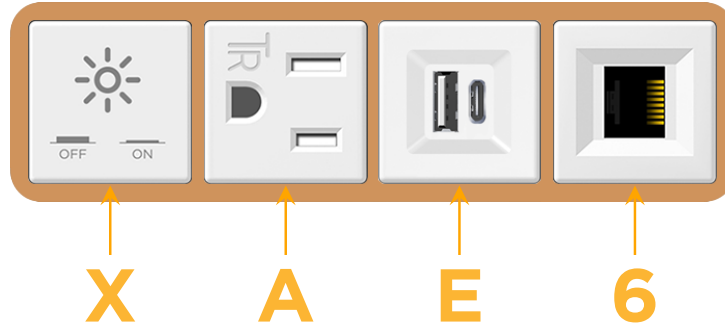

M-POWER-4T

AC POWER & DATA CONNECTIVITY SOLUTION

M-POWER-4TW-XAE6-CB

Distributed by

Mormax Company, Inc.

8 Westchester Plaza

Elmsford, NY 10523

914-699-0101

sales@mormax.com

mormax.com

Metro Light & Power's line of power & data solutions offers sophisticated design elements combined with greater ease of installation. Streamlined and low-profile, enhanced by side-exiting cords, our outlets advance the industry with their cutting edge look and feel. We believe flexibility is key, and we provide a variety of mounting options, including the ability to mount in limited spaces. Our outlets are available in many finishes and configurations, in addition to a custom color and finish capability for our clients.

Bezel Finish: **SOLID COPPER**

Custom Finishes Available M-POWER-4TW-XAE6-CB

Features:

Module/Port Options:

- **A** Tamper Resistant AC Receptacle
- **E** USB-A & USB-C (20W)
- **M** Double USB-A (Fast Charging Ports - 18W)
- **H** HDMI
- **6** CAT 6
- **12** RJ 12
- **X** Switched AC
- **Y** 3-Way Switch (Low Voltage)
- **V** USB-C (45W High Speed Charging Port)
- **S** USB-C (25W High Speed Charging Port)
- **R** Switched AC (Rocker Switch)
- **D** Dimmer Switch

Plug:

Supplied with Low Profile Flat 45° Angle 120 VAC Plug

Optional Standard Straight 120 VAC Plug

Optional Straight 120 VAC Pass-through Plug

- CLEAN, COMPACT DESIGN
- STREAMLINED
- LOW PROFILE
- SIDE-EXITING CORDS
- PLUG & PLAY
- 6' AC CORD & PLUG (FLAT PLUG STANDARD)
- CUSTOMIZABLE CONFIGURATIONS AND FINISHES
- UL LISTED FOR MOUNTING IN FURNITURE
- 15A