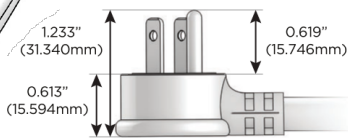

### Plug:

Supplied with Low Profile Flat 45° Angle 120 VAC Plug

Optional Standard Straight 120 VAC Plug

Optional Straight 120 VAC Pass-through Plug

- CLEAN, COMPACT DESIGN
- STREAMLINED
- LOW PROFILE
- SIDE-EXITING CORDS
- PLUG & PLAY
- 6' AC CORD & PLUG (FLAT PLUG STANDARD)
- CUSTOMIZABLE CONFIGURATIONS AND FINISHES
- UL LISTED FOR MOUNTING IN FURNITURE
- 15A

# M-POWER-4T

AC POWER & DATA CONNECTIVITY SOLUTION

M-POWER-4TW-XAE6-CB

Specs:

**Modules/Ports:**

- X Switched AC
- A Tamper Resistant AC Receptacle
- E USB-A & USB-C (20W)
- 6 CAT 6

**X A E 6**

Distributed by