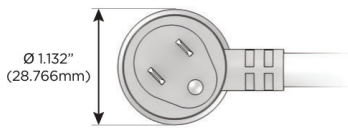

### Plug:

Supplied with Low Profile Flat 45° Angle 120 VAC Plug

Optional Standard Straight 120 VAC Plug

Optional Straight 120 VAC Pass-through Plug

- CLEAN, COMPACT DESIGN
- STREAMLINED
- LOW PROFILE
- SIDE-EXITING CORDS
- PLUG & PLAY
- 6' AC CORD & PLUG (FLAT PLUG STANDARD)
- CUSTOMIZABLE CONFIGURATIONS AND FINISHES
- UL LISTED FOR MOUNTING IN FURNITURE
- 15A

# M-POWER-4T

AC POWER & DATA CONNECTIVITY SOLUTION

M-POWER-4TW-XAE6-CB

Specs:

**Modules/Ports:**

- X Switched AC
- A Tamper Resistant AC Receptacle
- E USB-A & USB-C (20W)
- 6 CAT 6

**X A E 6**

Distributed by