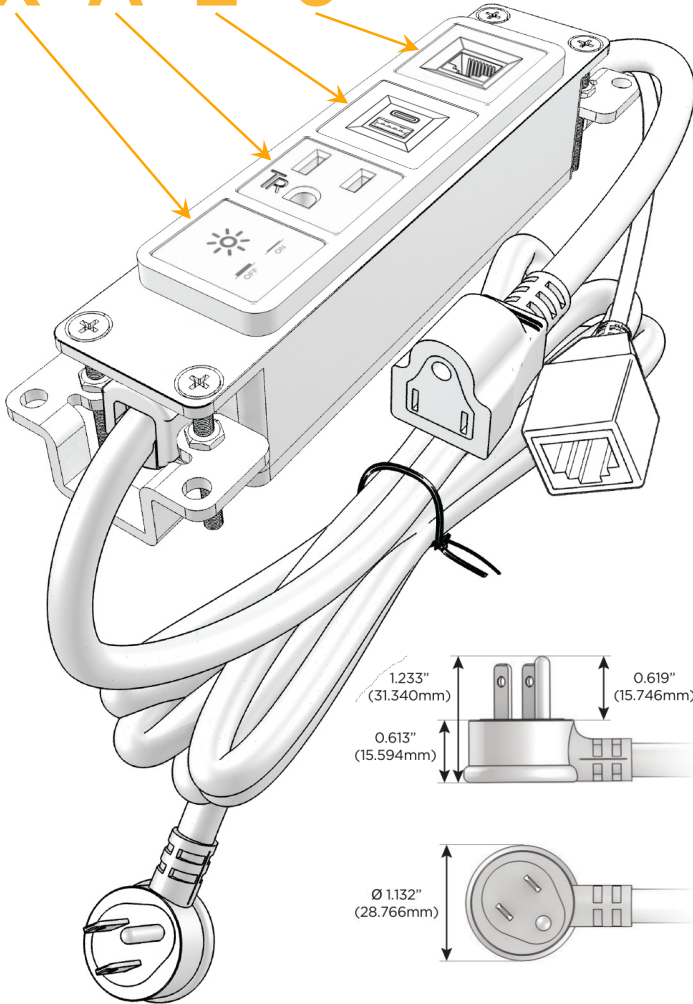

### Module/Port Options:

- A** Tamper Resistant AC Receptacle
- E** USB-A & USB-C (20W)
- M** Double USB-A (Fast Charging Ports - 18W)
- H** HDMI
- 6** CAT 6
- 12** RJ 12
- X** Switched AC
- Y** 3-Way Switch (Low Voltage)
- V** USB-C (45W High Speed Charging Port)
- S** USB-C (25W High Speed Charging Port)
- R** Switched AC (Rocker Switch)
- D** Dimmer Switch

### Plug:

Supplied with Low Profile Flat 45° Angle 120 VAC Plug

Optional Standard Straight 120 VAC Plug

Optional Straight 120 VAC Pass-through Plug

- CLEAN, COMPACT DESIGN
- STREAMLINED
- LOW PROFILE
- SIDE-EXITING CORDS
- PLUG & PLAY
- 6' AC CORD & PLUG (FLAT PLUG STANDARD)
- CUSTOMIZABLE CONFIGURATIONS AND FINISHES
- UL LISTED FOR MOUNTING IN FURNITURE
- 15A

# M-POWER-4T

AC POWER & DATA CONNECTIVITY SOLUTION

M-POWER-4TW-XAE6-CB

Specs:

**Modules/Ports:**

- X Switched AC
- A Tamper Resistant AC Receptacle
- E USB-A & USB-C (20W)
- 6 CAT 6

**X A E 6**

Distributed by