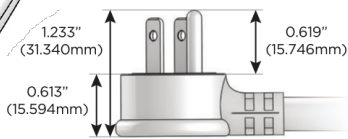

### Plug:

Supplied with Low Profile Flat 45° Angle 120 VAC Plug

Optional Standard Straight 120 VAC Plug

Optional Straight 120 VAC Pass-through Plug

- CLEAN, COMPACT DESIGN
- STREAMLINED
- LOW PROFILE
- SIDE-EXITING CORDS
- PLUG & PLAY
- 6' AC CORD & PLUG (FLAT PLUG STANDARD)
- CUSTOMIZABLE CONFIGURATIONS AND FINISHES
- UL LISTED FOR MOUNTING IN FURNITURE
- 15A

# M-POWER-4T

AC POWER & DATA CONNECTIVITY SOLUTION

M-POWER-4TW-XAE6-BZB

Specs:

**Modules/Ports:**

- X Switched AC
- A Tamper Resistant AC Receptacle
- E USB-A & USB-C (20W)
- 6 CAT 6

**X A E 6**

Distributed by