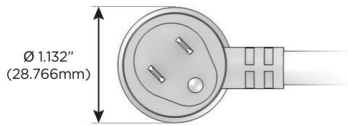

### Plug:

Supplied with Low Profile Flat 45° Angle 120 VAC Plug

Optional Standard Straight 120 VAC Plug

Optional Straight 120 VAC Pass-through Plug

- CLEAN, COMPACT DESIGN
- STREAMLINED
- LOW PROFILE
- SIDE-EXITING CORDS
- PLUG & PLAY
- 6' AC CORD & PLUG (FLAT PLUG STANDARD)
- CUSTOMIZABLE CONFIGURATIONS AND FINISHES
- UL LISTED FOR MOUNTING IN FURNITURE
- 15A

# M-POWER-4T

AC POWER & DATA CONNECTIVITY SOLUTION

M-POWER-4TW-XAE6-BZB

Specs:

**Modules/Ports:**

- X Switched AC
- A Tamper Resistant AC Receptacle
- E USB-A & USB-C (20W)
- 6 CAT 6

**X A E 6**

Distributed by