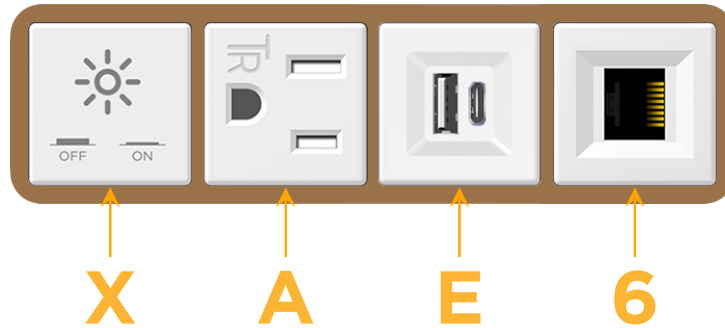

M-POWER-4T

AC POWER & DATA CONNECTIVITY SOLUTION

M-POWER-4TW-XAE6-BZB

Distributed by

Mormax Company, Inc.

8 Westchester Plaza

Elmsford, NY 10523

914-699-0101

sales@mormax.com

mormax.com

Metro Light & Power's line of power & data solutions offers sophisticated design elements combined with greater ease of installation. Streamlined and low-profile, enhanced by side-exiting cords, our outlets advance the industry with their cutting edge look and feel. We believe flexibility is key, and we provide a variety of mounting options, including the ability to mount in limited spaces. Our outlets are available in many finishes and configurations, in addition to a custom color and finish capability for our clients.

Bezel Finish: **SOLID BRONZE**

Custom Finishes Available M-POWER-4TW-XAE6-BZB

Features:

Module/Port Options:

- **A** Tamper Resistant AC Receptacle
- **E** USB-A & USB-C (20W)
- **M** Double USB-A (Fast Charging Ports - 18W)
- **H** HDMI
- **6** CAT 6
- **12** RJ 12
- **X** Switched AC
- **Y** 3-Way Switch (Low Voltage)
- **V** USB-C (45W High Speed Charging Port)
- **S** USB-C (25W High Speed Charging Port)
- **R** Switched AC (Rocker Switch)
- **D** Dimmer Switch

Plug:

Supplied with Low Profile Flat 45° Angle 120 VAC Plug

Optional Standard Straight 120 VAC Plug

Optional Straight 120 VAC Pass-through Plug

- CLEAN, COMPACT DESIGN
- STREAMLINED
- LOW PROFILE
- SIDE-EXITING CORDS
- PLUG & PLAY
- 6' AC CORD & PLUG (FLAT PLUG STANDARD)
- CUSTOMIZABLE CONFIGURATIONS AND FINISHES
- UL LISTED FOR MOUNTING IN FURNITURE
- 15A