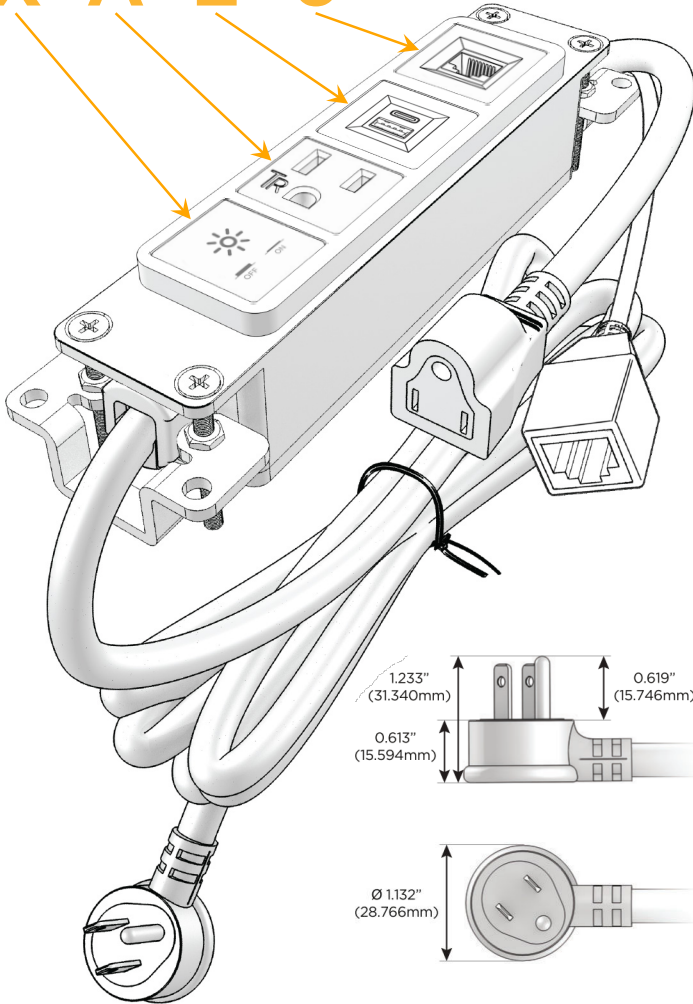

### Module/Port Options:

- A** Tamper Resistant AC Receptacle
- E** USB-A & USB-C (20W)
- M** Double USB-A (Fast Charging Ports - 18W)
- H** HDMI
- 6** CAT 6
- 12** RJ 12
- X** Switched AC
- Y** 3-Way Switch (Low Voltage)
- V** USB-C (45W High Speed Charging Port)
- S** USB-C (25W High Speed Charging Port)
- R** Switched AC (Rocker Switch)
- D** Dimmer Switch

### Plug:

Supplied with Low Profile Flat 45° Angle 120 VAC Plug

Optional Standard Straight 120 VAC Plug

Optional Straight 120 VAC Pass-through Plug

- CLEAN, COMPACT DESIGN
- STREAMLINED
- LOW PROFILE
- SIDE-EXITING CORDS
- PLUG & PLAY
- 6' AC CORD & PLUG (FLAT PLUG STANDARD)
- CUSTOMIZABLE CONFIGURATIONS AND FINISHES
- UL LISTED FOR MOUNTING IN FURNITURE
- 15A

# M-POWER-4T

AC POWER & DATA CONNECTIVITY SOLUTION

M-POWER-4TW-XAE6-BZB

Specs:

**Modules/Ports:**

- X Switched AC
- A Tamper Resistant AC Receptacle
- E USB-A & USB-C (20W)
- 6 CAT 6

**X A E 6**

Distributed by